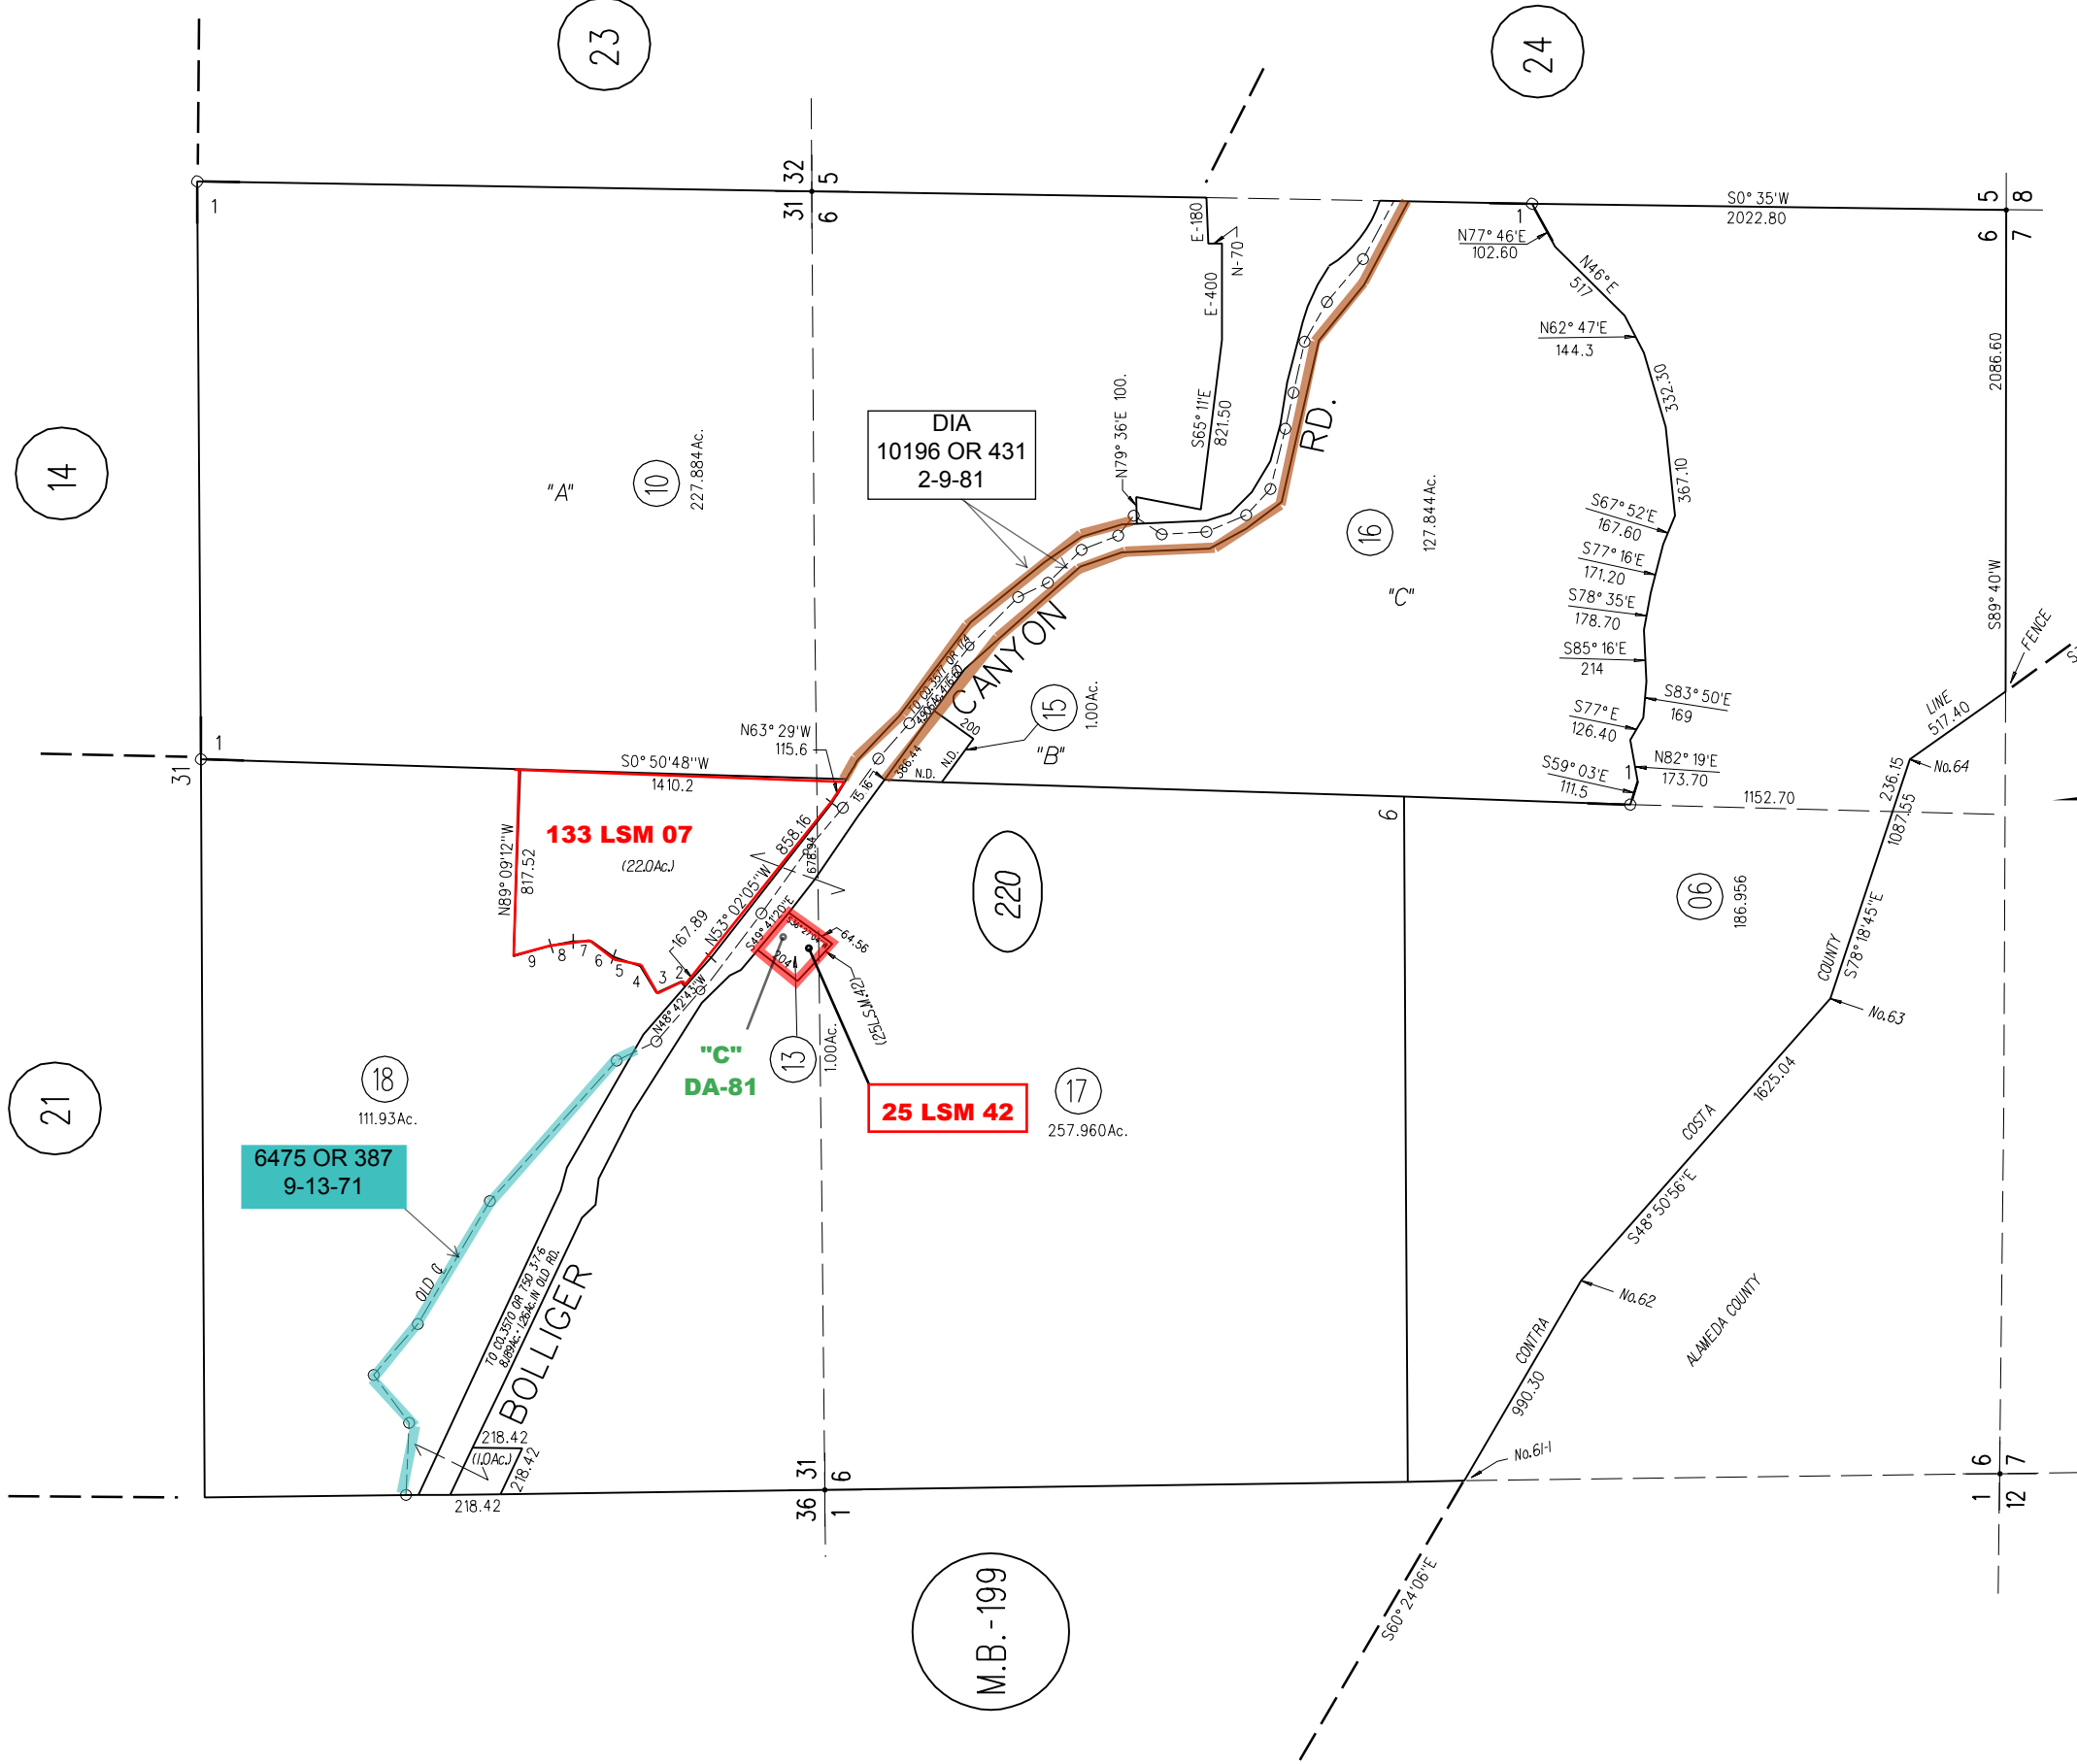

47 PM 33

△	DIST.	BEARING
1		
2	30.0	N41°17'17"E
3	129.33	N34°47'51"W
4	135.0	N54°13'37"E
5	106.0	N17°40'10"E
6	98.53	N32°40'11"E
7	86.62	N0°46'51"E
8	100.0	N15° W
9	168.9	N21°2'50"W

220 7-21-98

M.B. -199