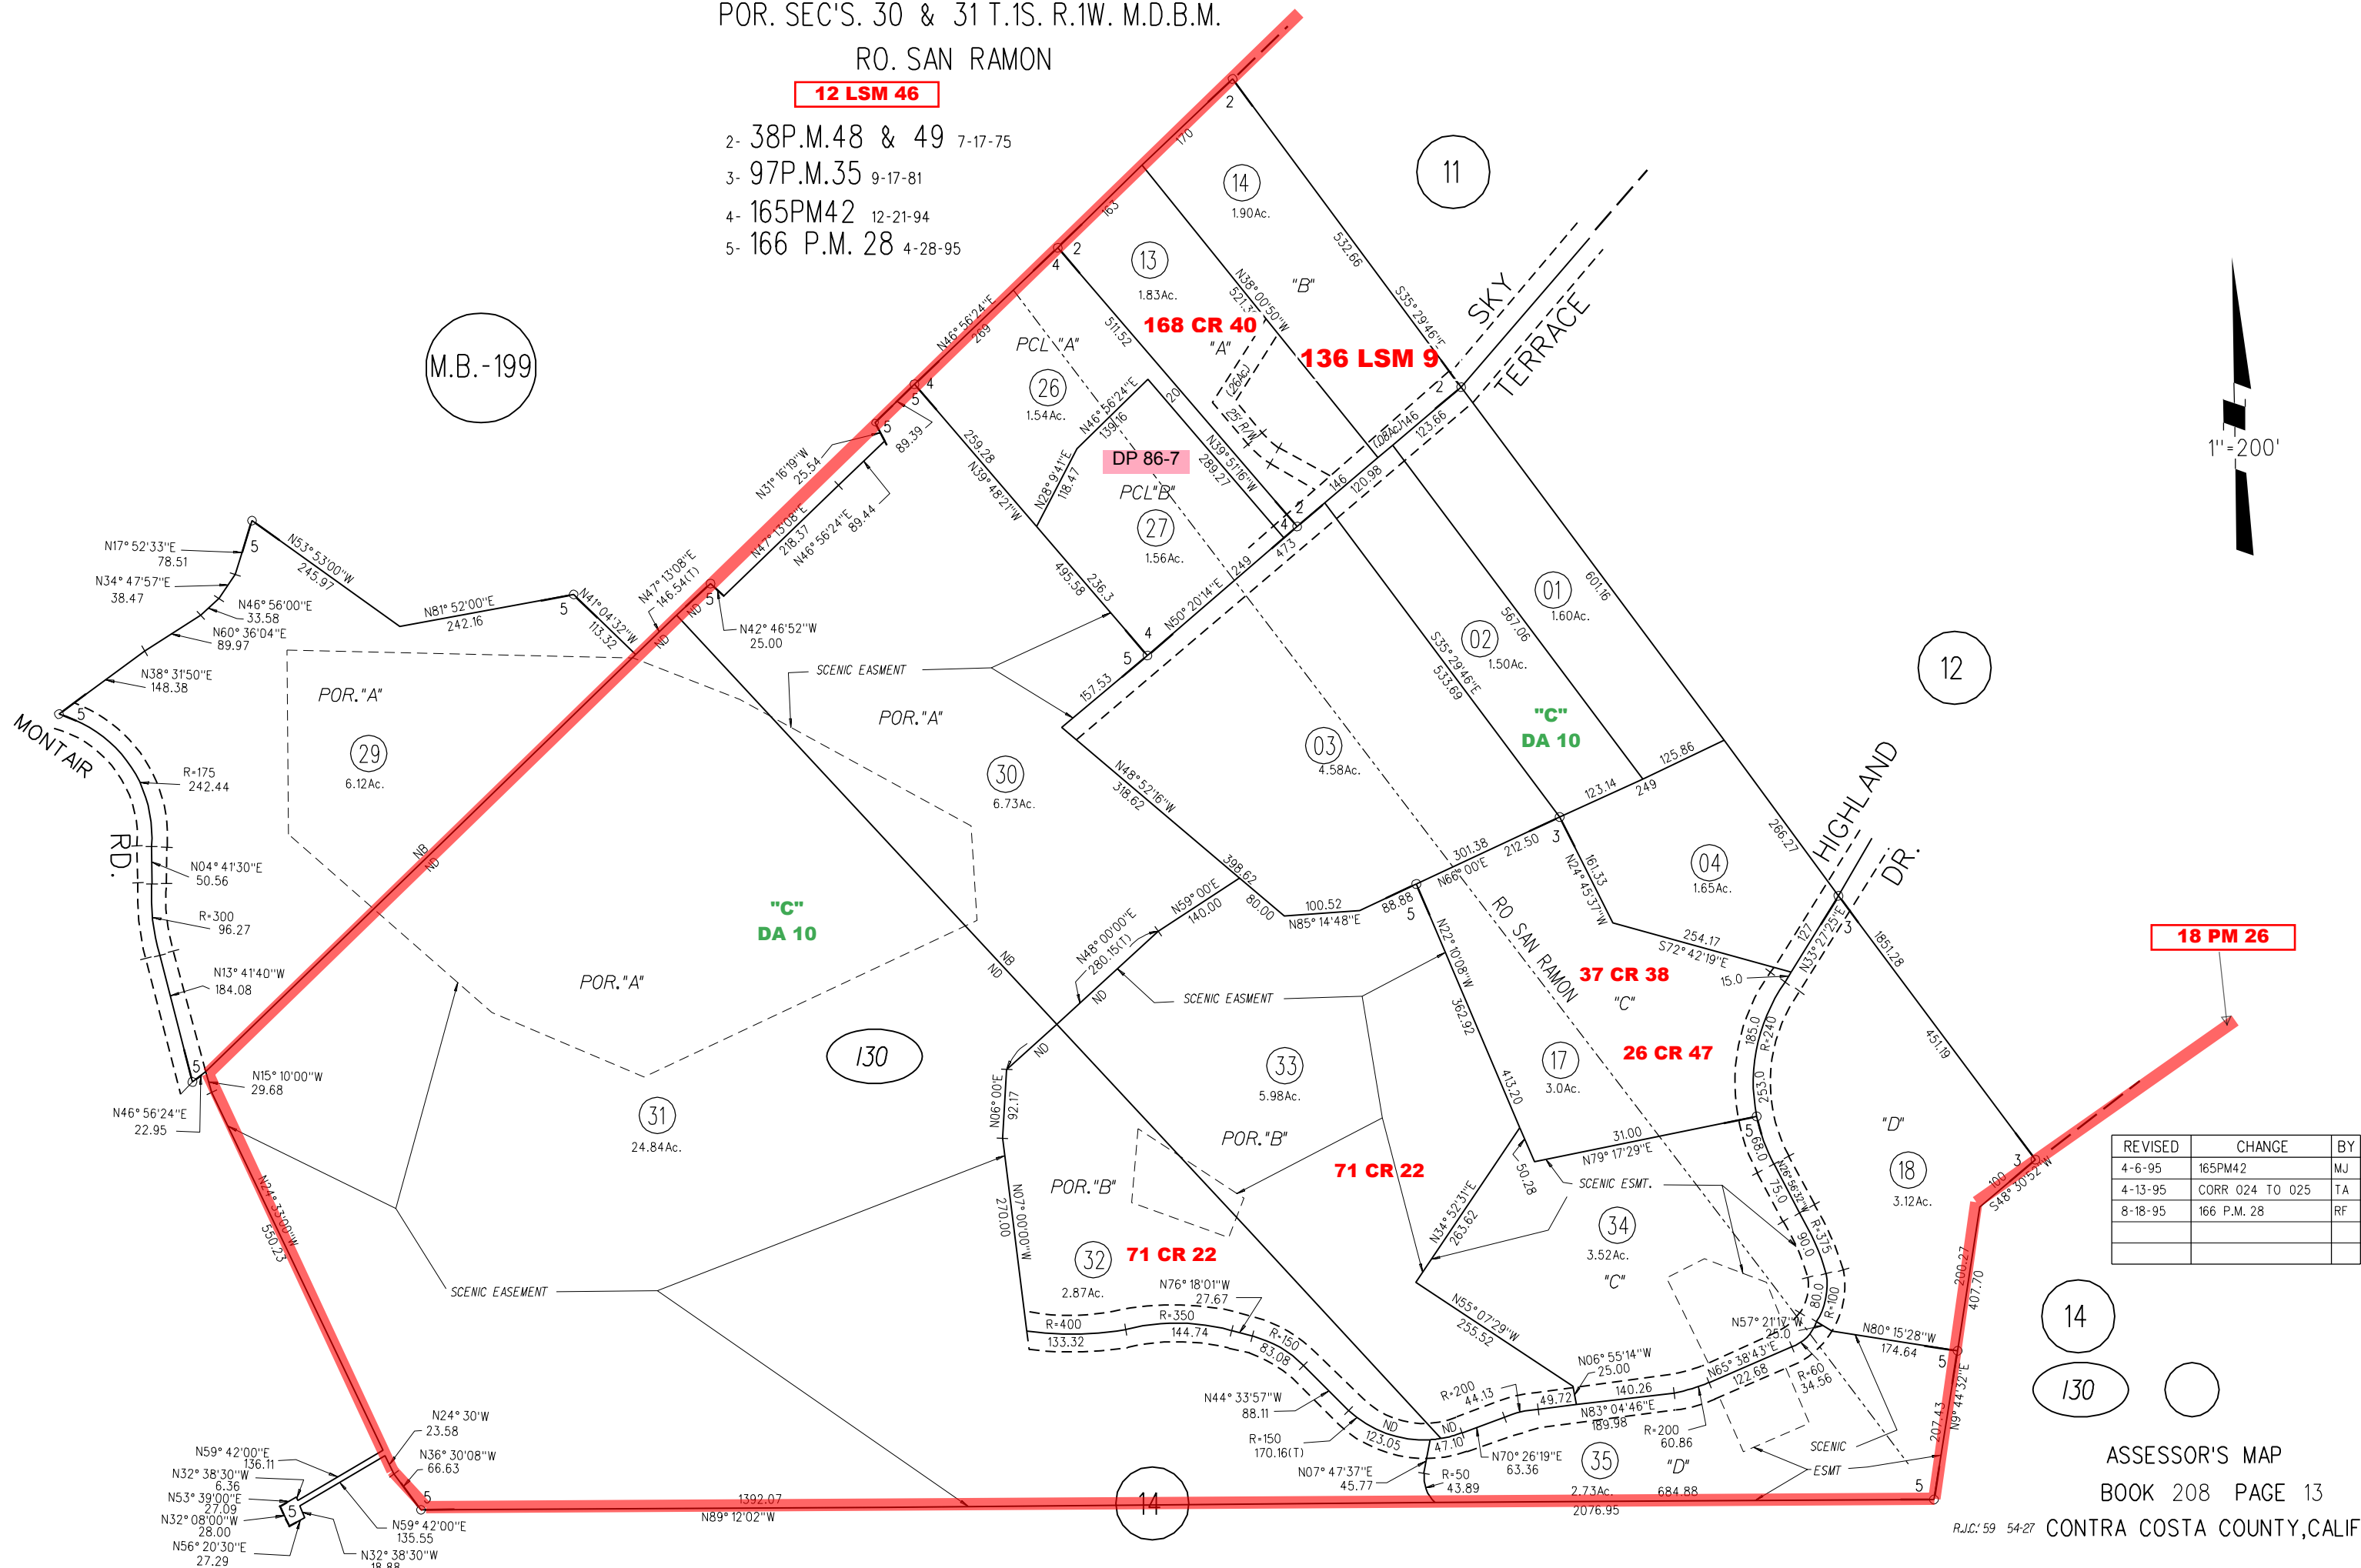

12 LSM 46

- 2- 38P.M.48 & 49 7-17-75
- 3- 97P.M.35 9-17-81
- 4- 165PM42 12-21-94
- 5- 166 P.M. 28 4-28-95

M.B. -199

REVISED	CHANGE	BY
4-6-95	165PM42	MJ
4-13-95	CORR 024 TO 025	TA
8-18-95	166 P.M. 28	RF