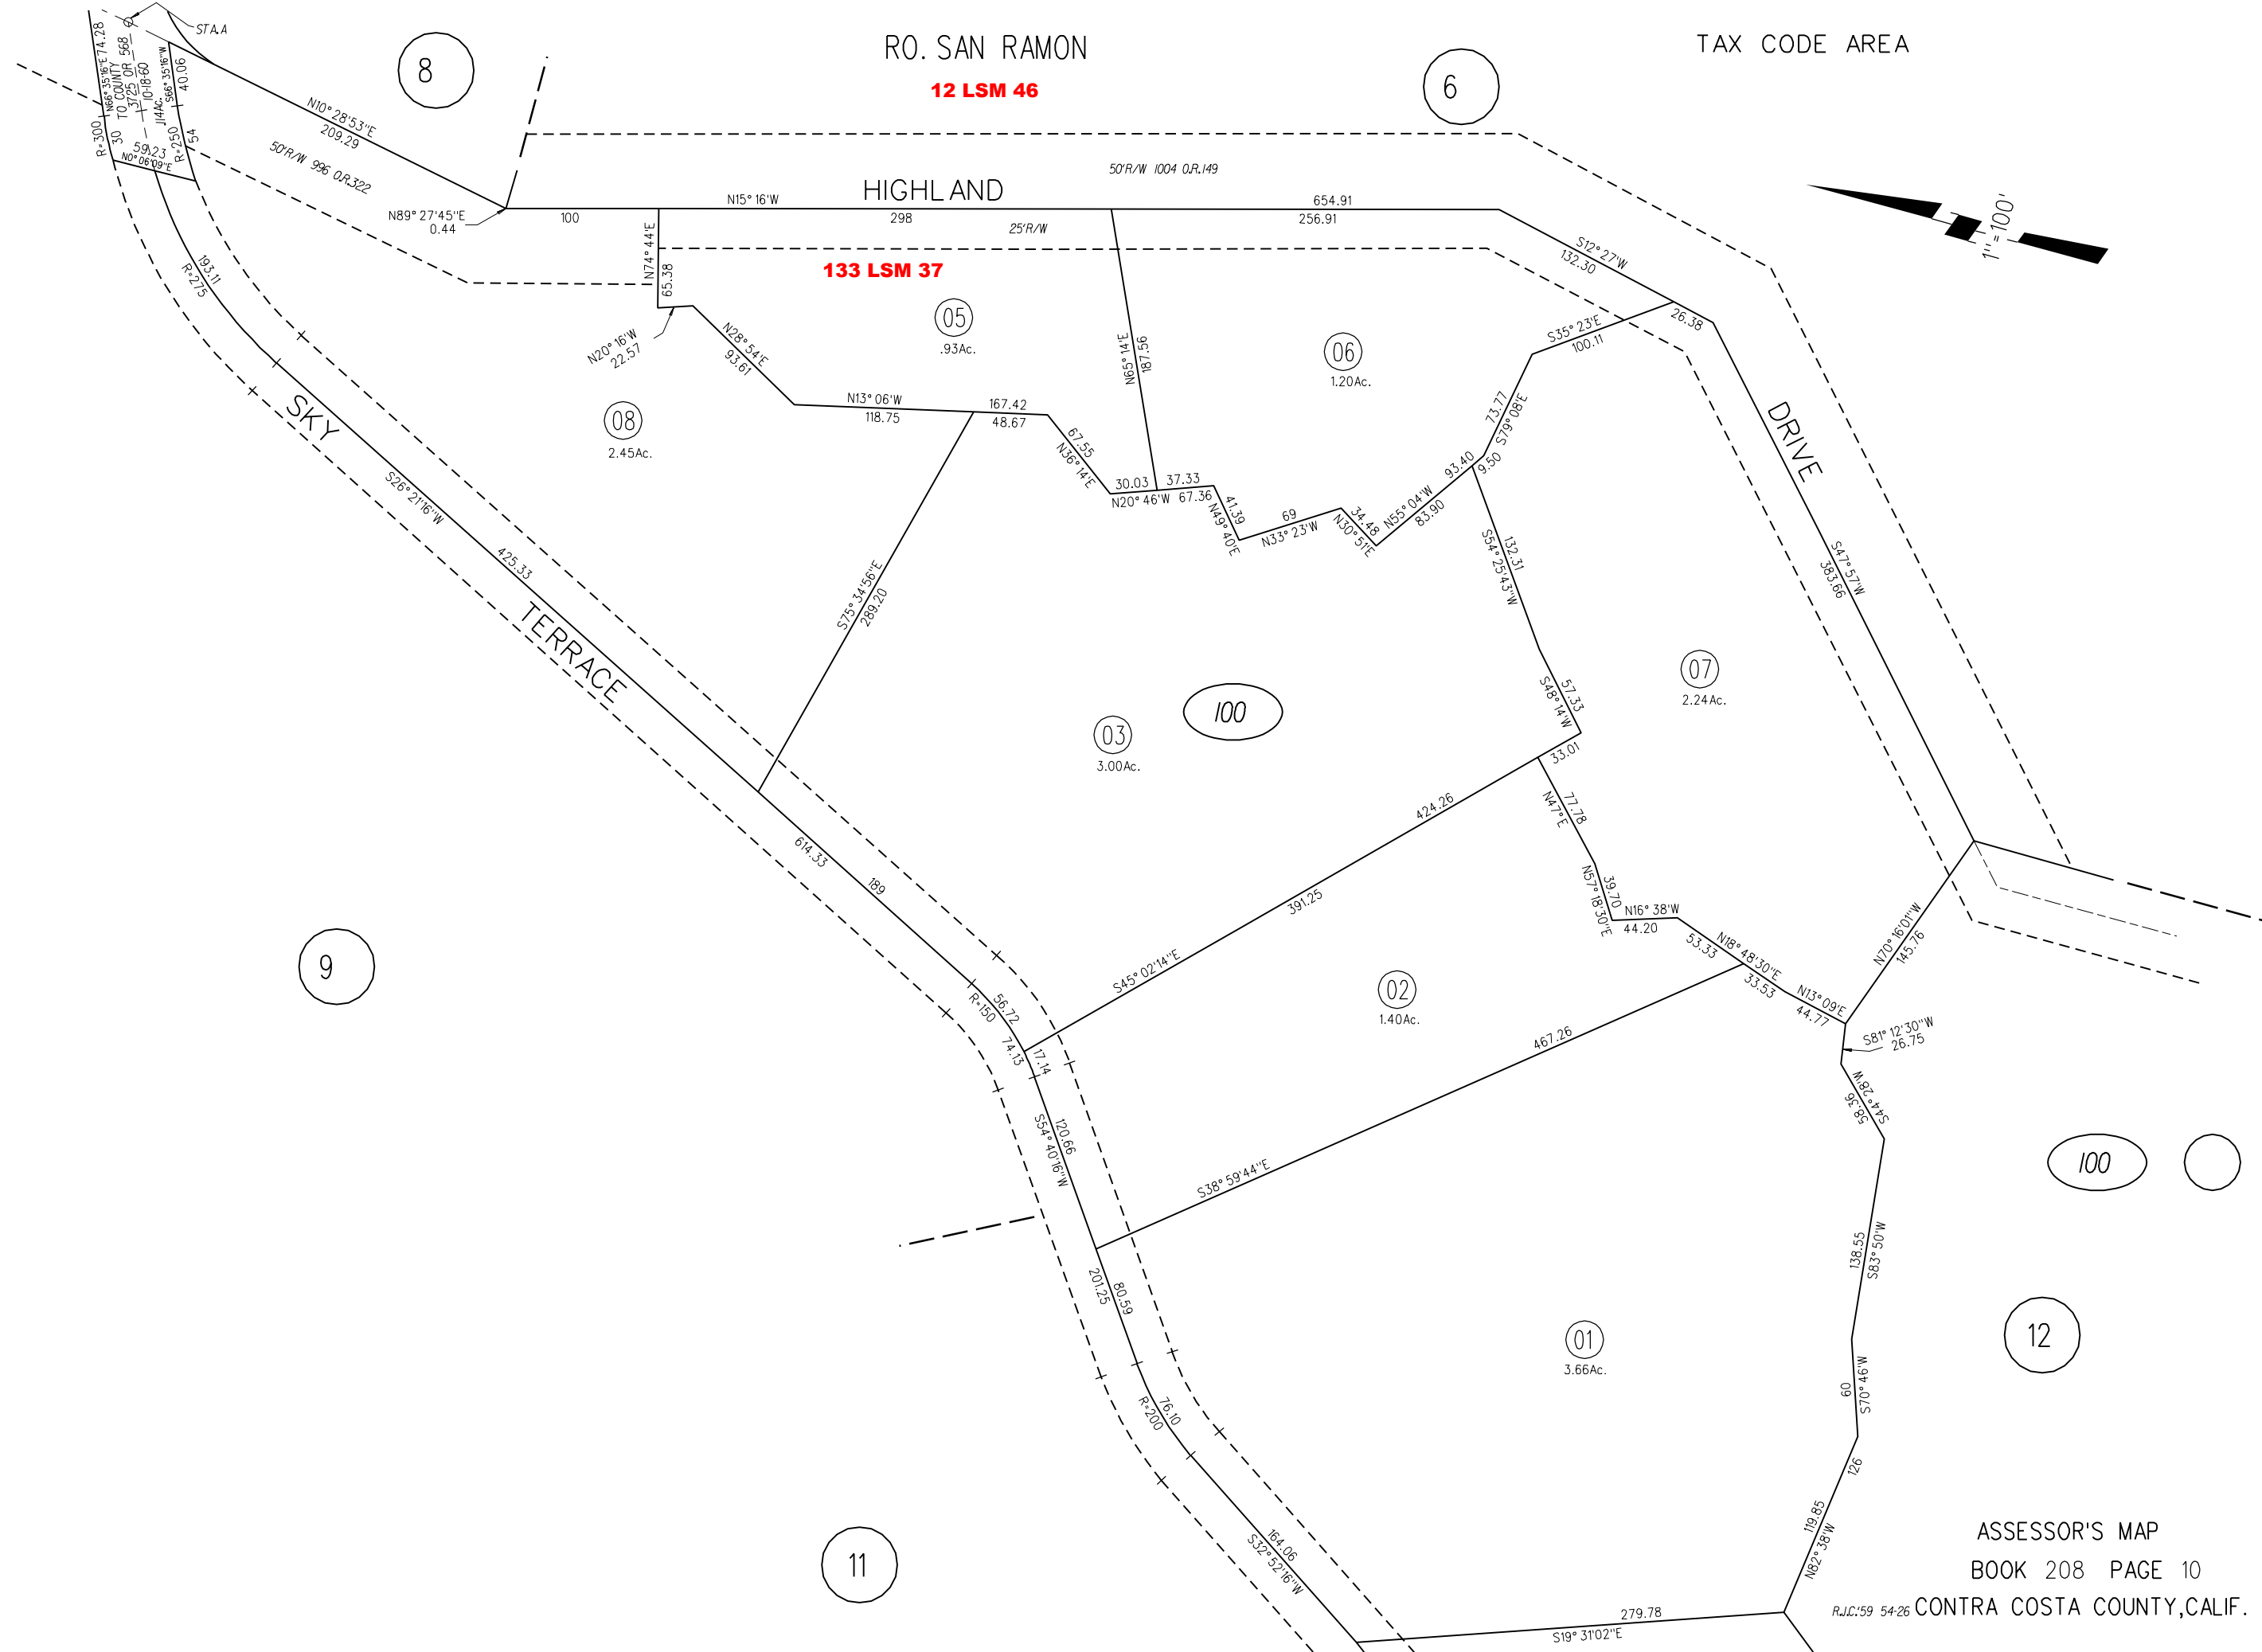

RO. SAN RAMON

12 LSM 46

TAX CODE AREA

ASSESSOR'S MAP

BOOK 208 PAGE 10

R.J.C.:59 54-26 CONTRA COSTA COUNTY, CALIF.