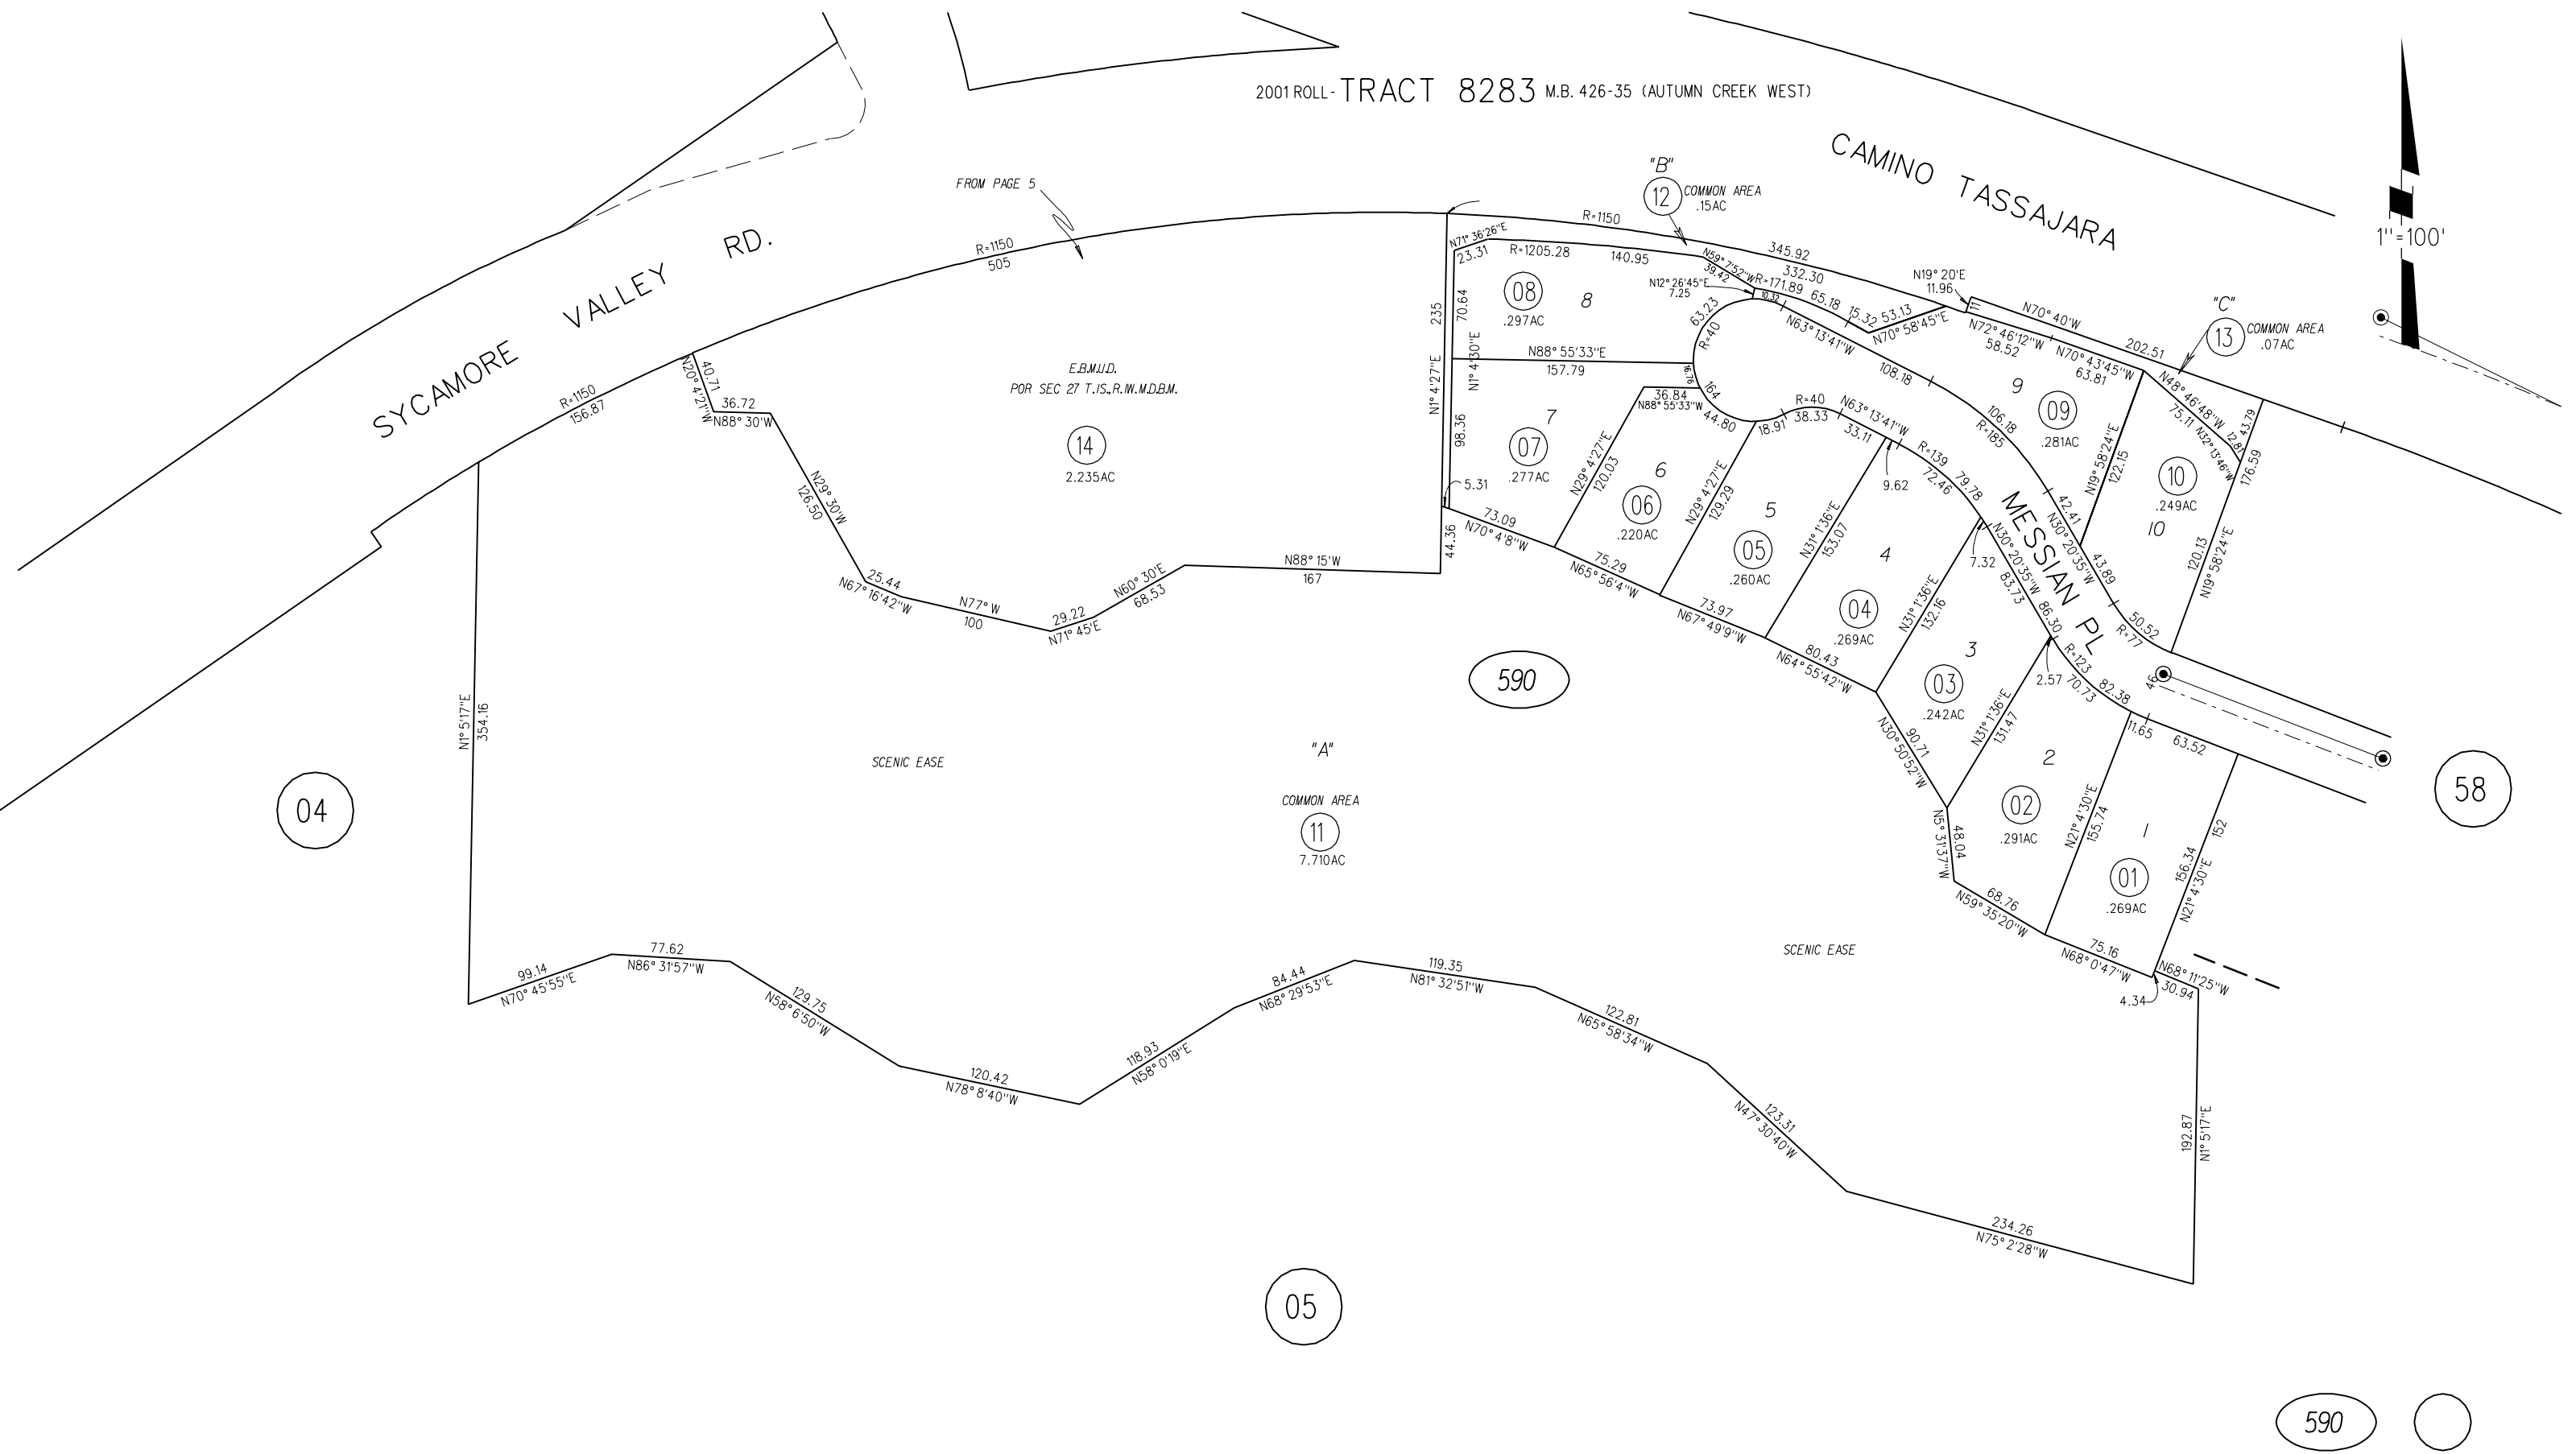

1" = 100'

SYCAMORE VALLEY RD.

CAMINO TASSAJARA

04

590

58

05

590

00

NOTE: THIS MAP WAS PREPARED FOR ASSESSMENT PURPOSES ONLY. NO LIABILITY IS ASSUMED FOR THE ACCURACY OF THE INFORMATION DELINEATED HEREON. ASSESSOR'S PARCELS MAY NOT COMPLY WITH LOCAL LOT SPLIT OR BUILDING SITE ORDINANCES.