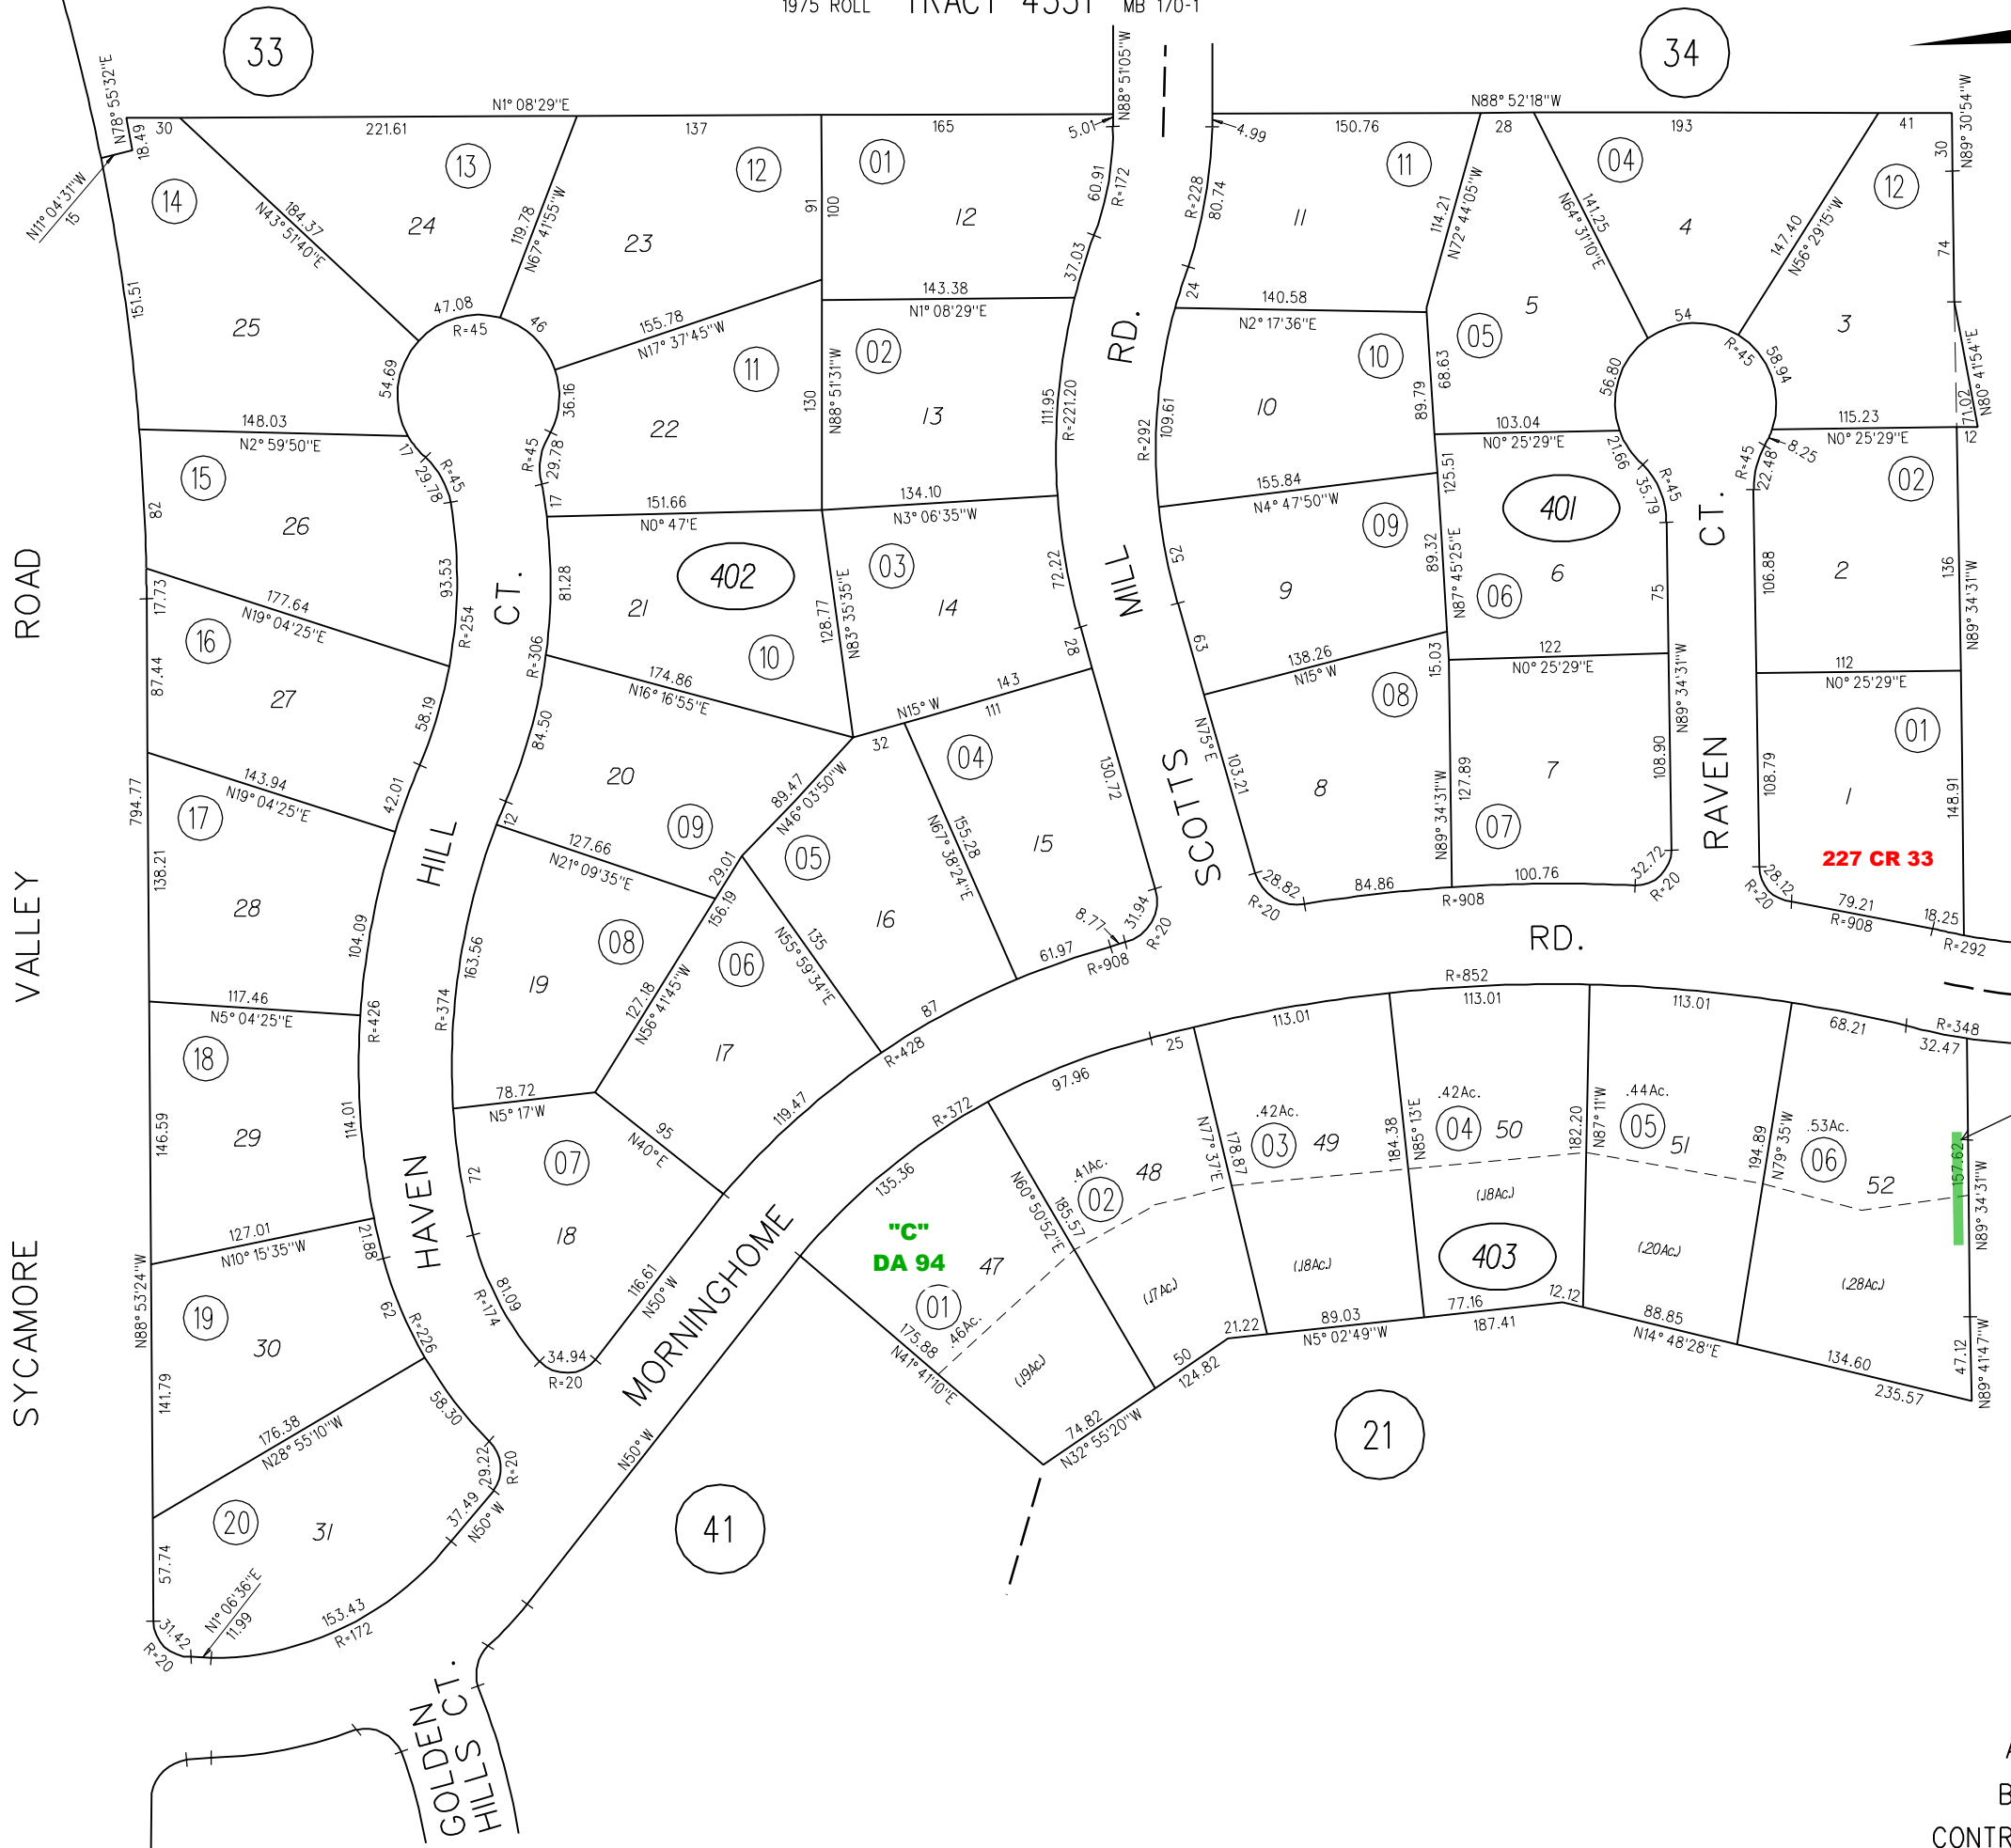

PB
216

SYCAMORE VALLEY ROAD

MORNINGHOME RD.
FREITAS RD.

EASE.
3971 OR 387
10-11-61

- 27
- 401
- 402
- 403