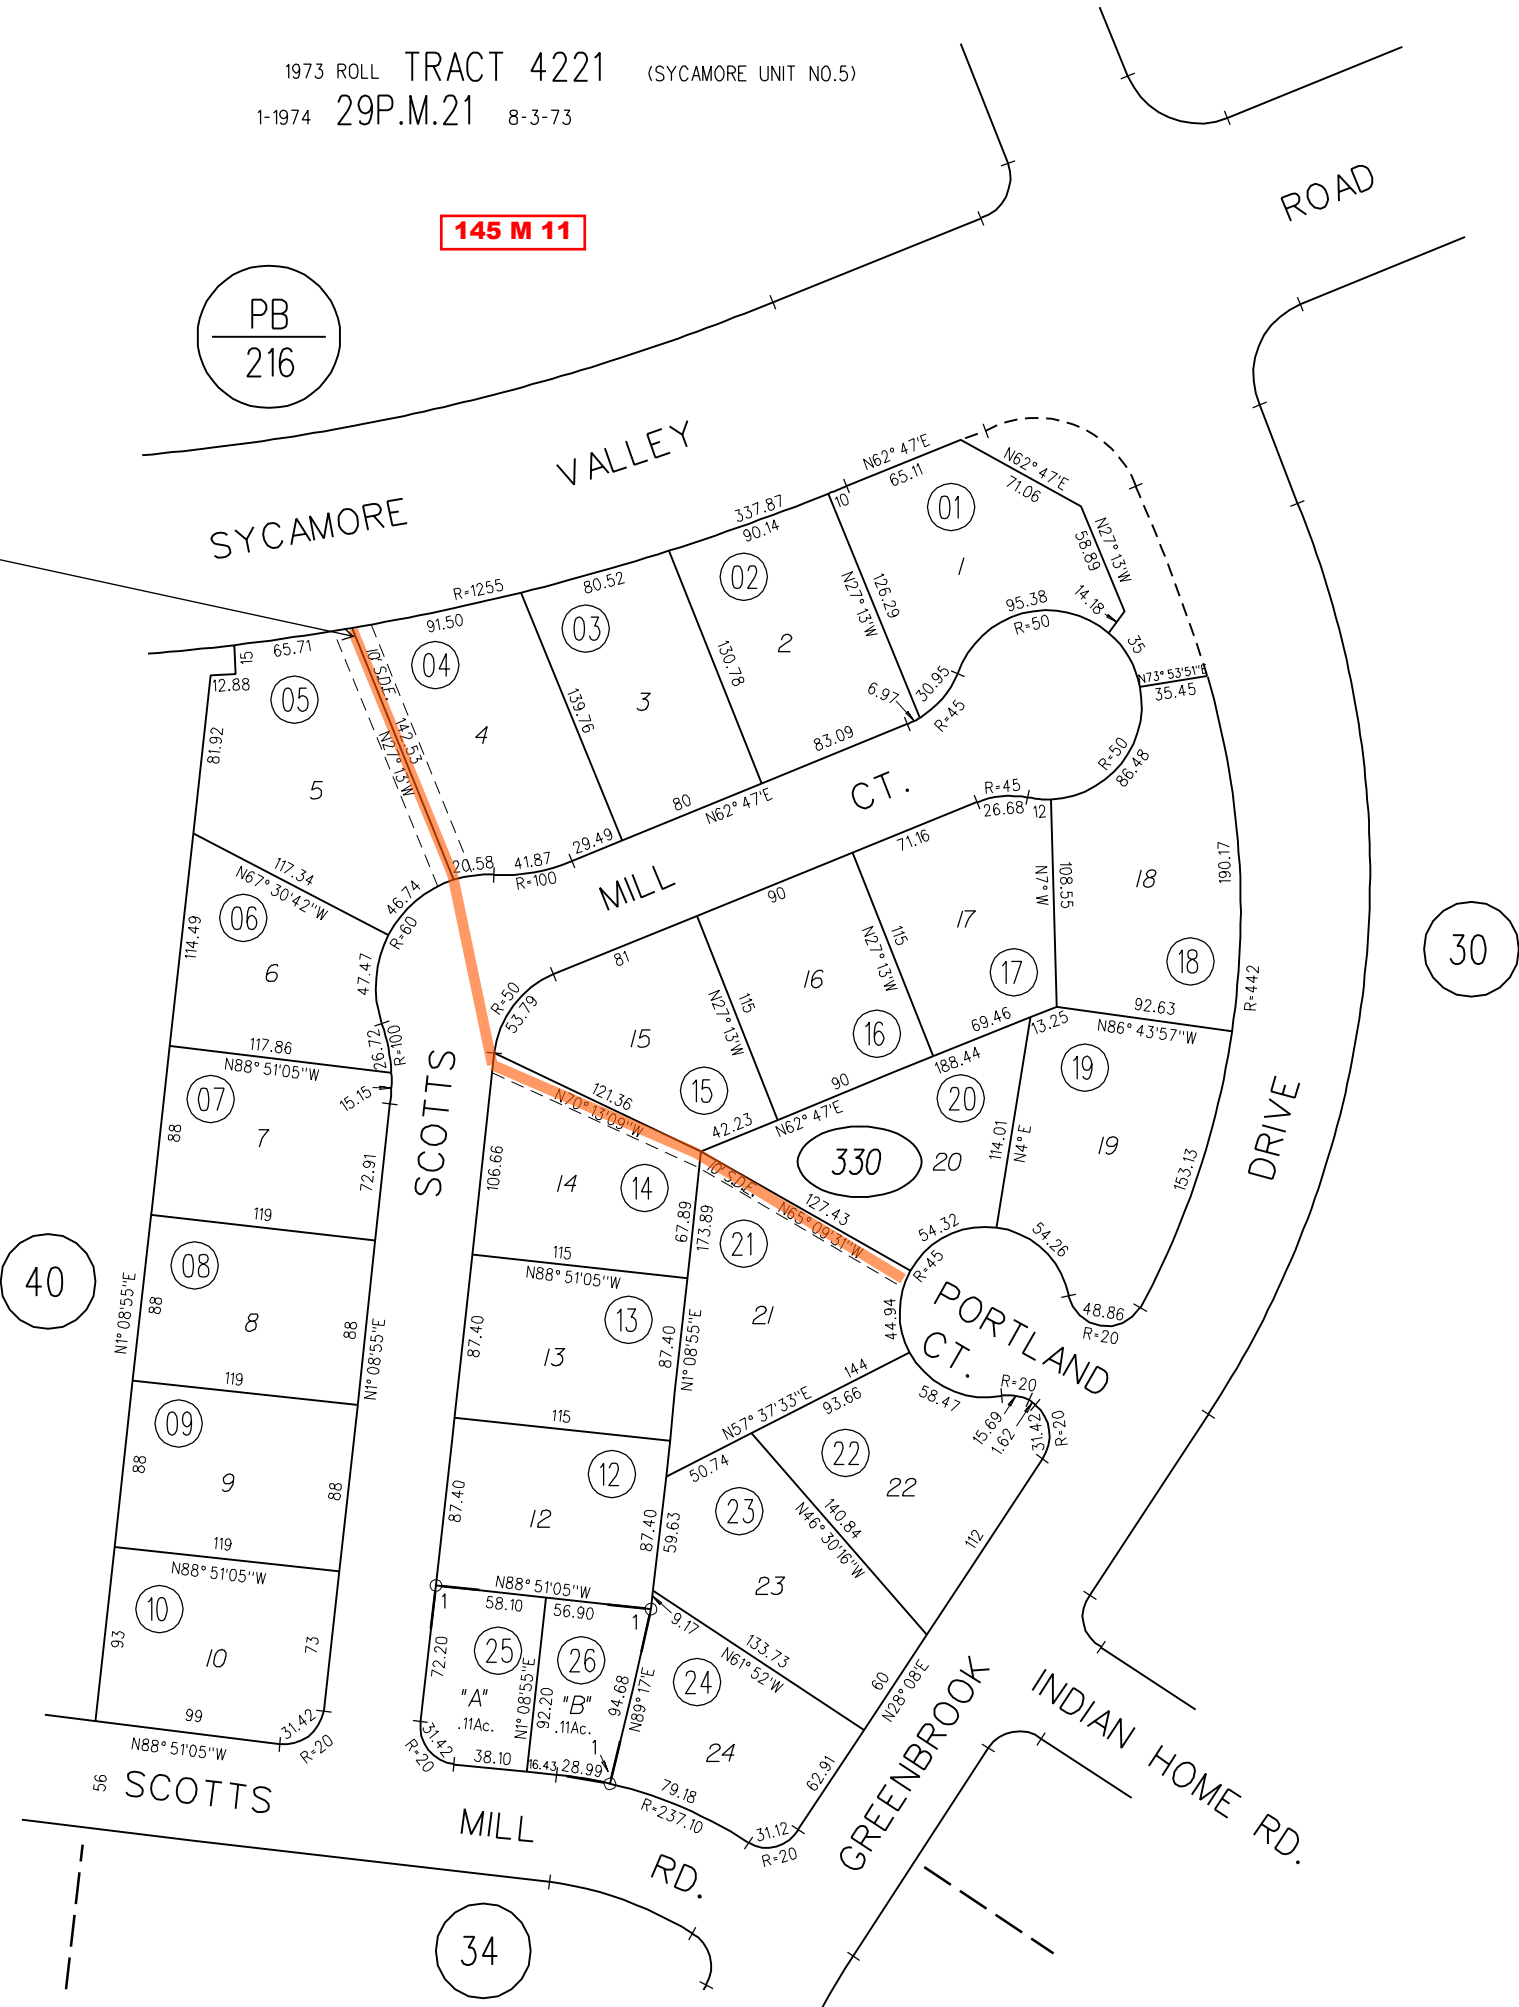

1973 ROLL TRACT 4221 (SYCAMORE UNIT NO.5)
1-1974 29P.M.21 8-3-73

145 M 11

PB
216

OFF. DED.
6276 OR 387
12-16-70
TERMINATED
04-06-72

330

30

4-19-72 FM 207-4
ASSESSOR'S MAP
BOOK 207 PAGE 33
CONTRA COSTA COUNTY, CALIF.