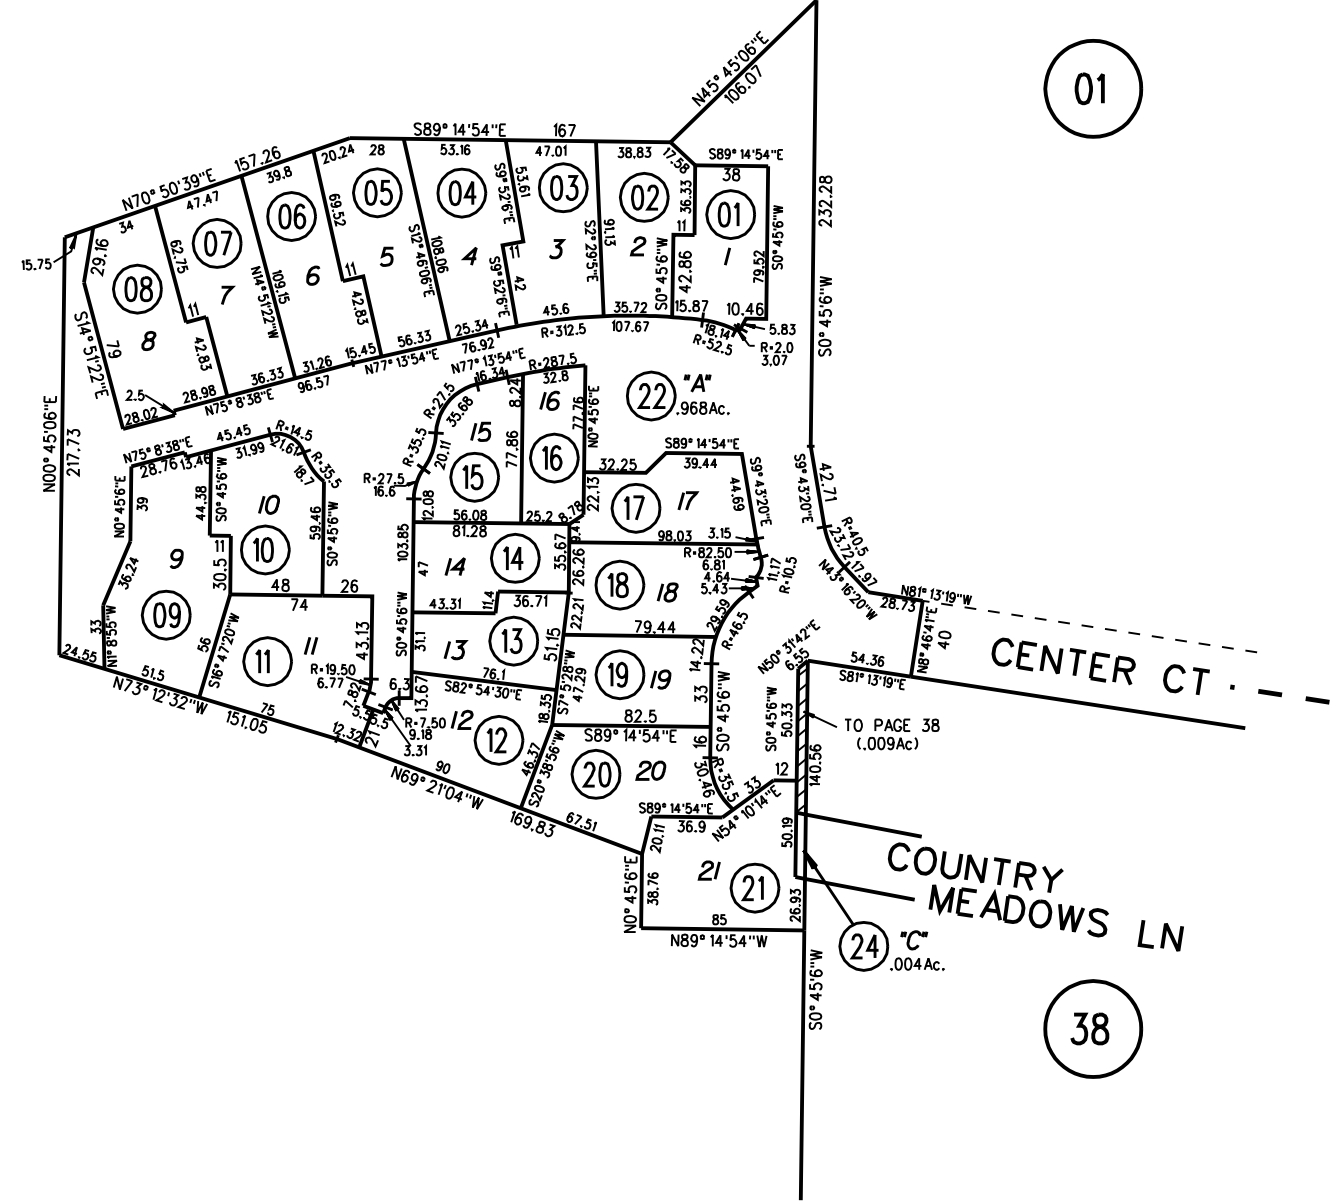

BK
220

CAMINO TASSAJARA RD

26

01

01

38

560

12/20/04

NOTE: THIS MAP WAS PREPARED FOR ASSESSMENT PURPOSES ONLY. NO LIABILITY IS ASSUMED FOR THE ACCURACY OF THE INFORMATION DELINEATED HEREON. ASSESSOR'S PARCELS MAY NOT COMPLY WITH LOCAL LOT SPLIT OR BUILDING SITE ORDINANCES.