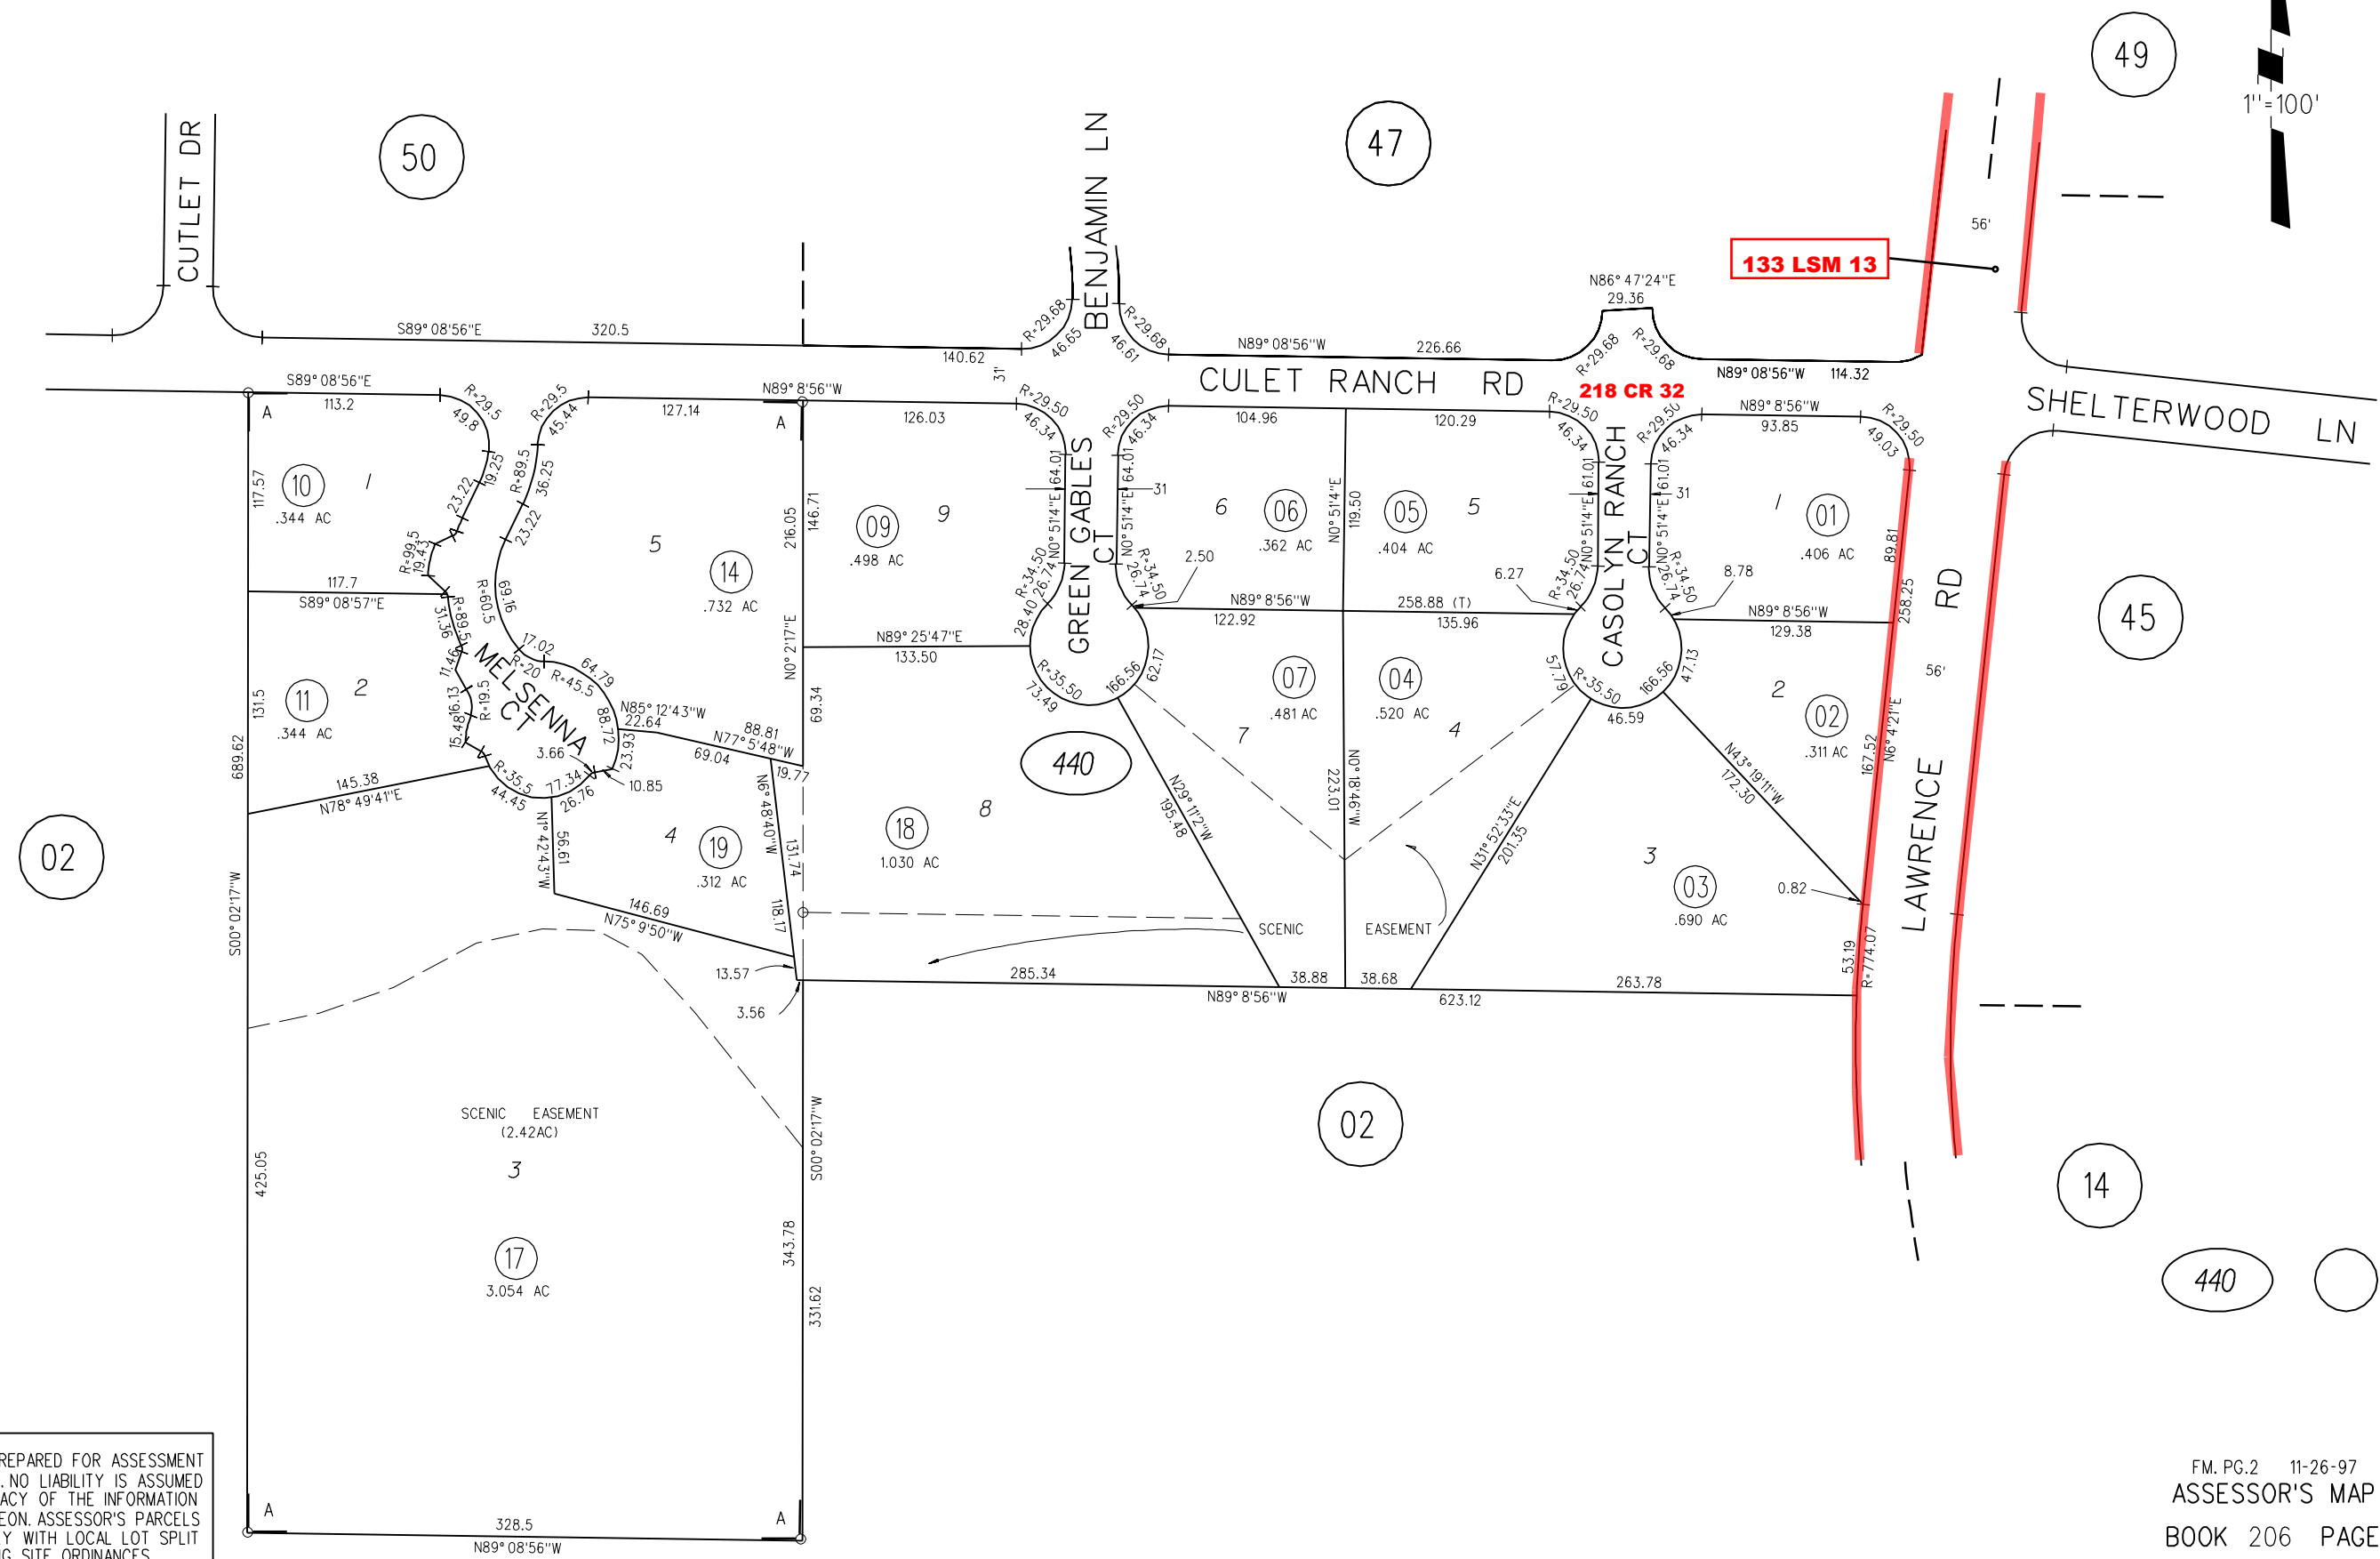

1998 ROLL- TRACT 7968 M.B. 394-16 (HIDDEN HILLS ESTATES)
A- 2001 ROLL- TRACT 8308 M.B. 423-40

NOTE: THIS MAP WAS PREPARED FOR ASSESSMENT PURPOSES ONLY. NO LIABILITY IS ASSUMED FOR THE ACCURACY OF THE INFORMATION DELINEATED HEREON. ASSESSOR'S PARCELS MAY NOT COMPLY WITH LOCAL LOT SPLIT OR BUILDING SITE ORDINANCES.