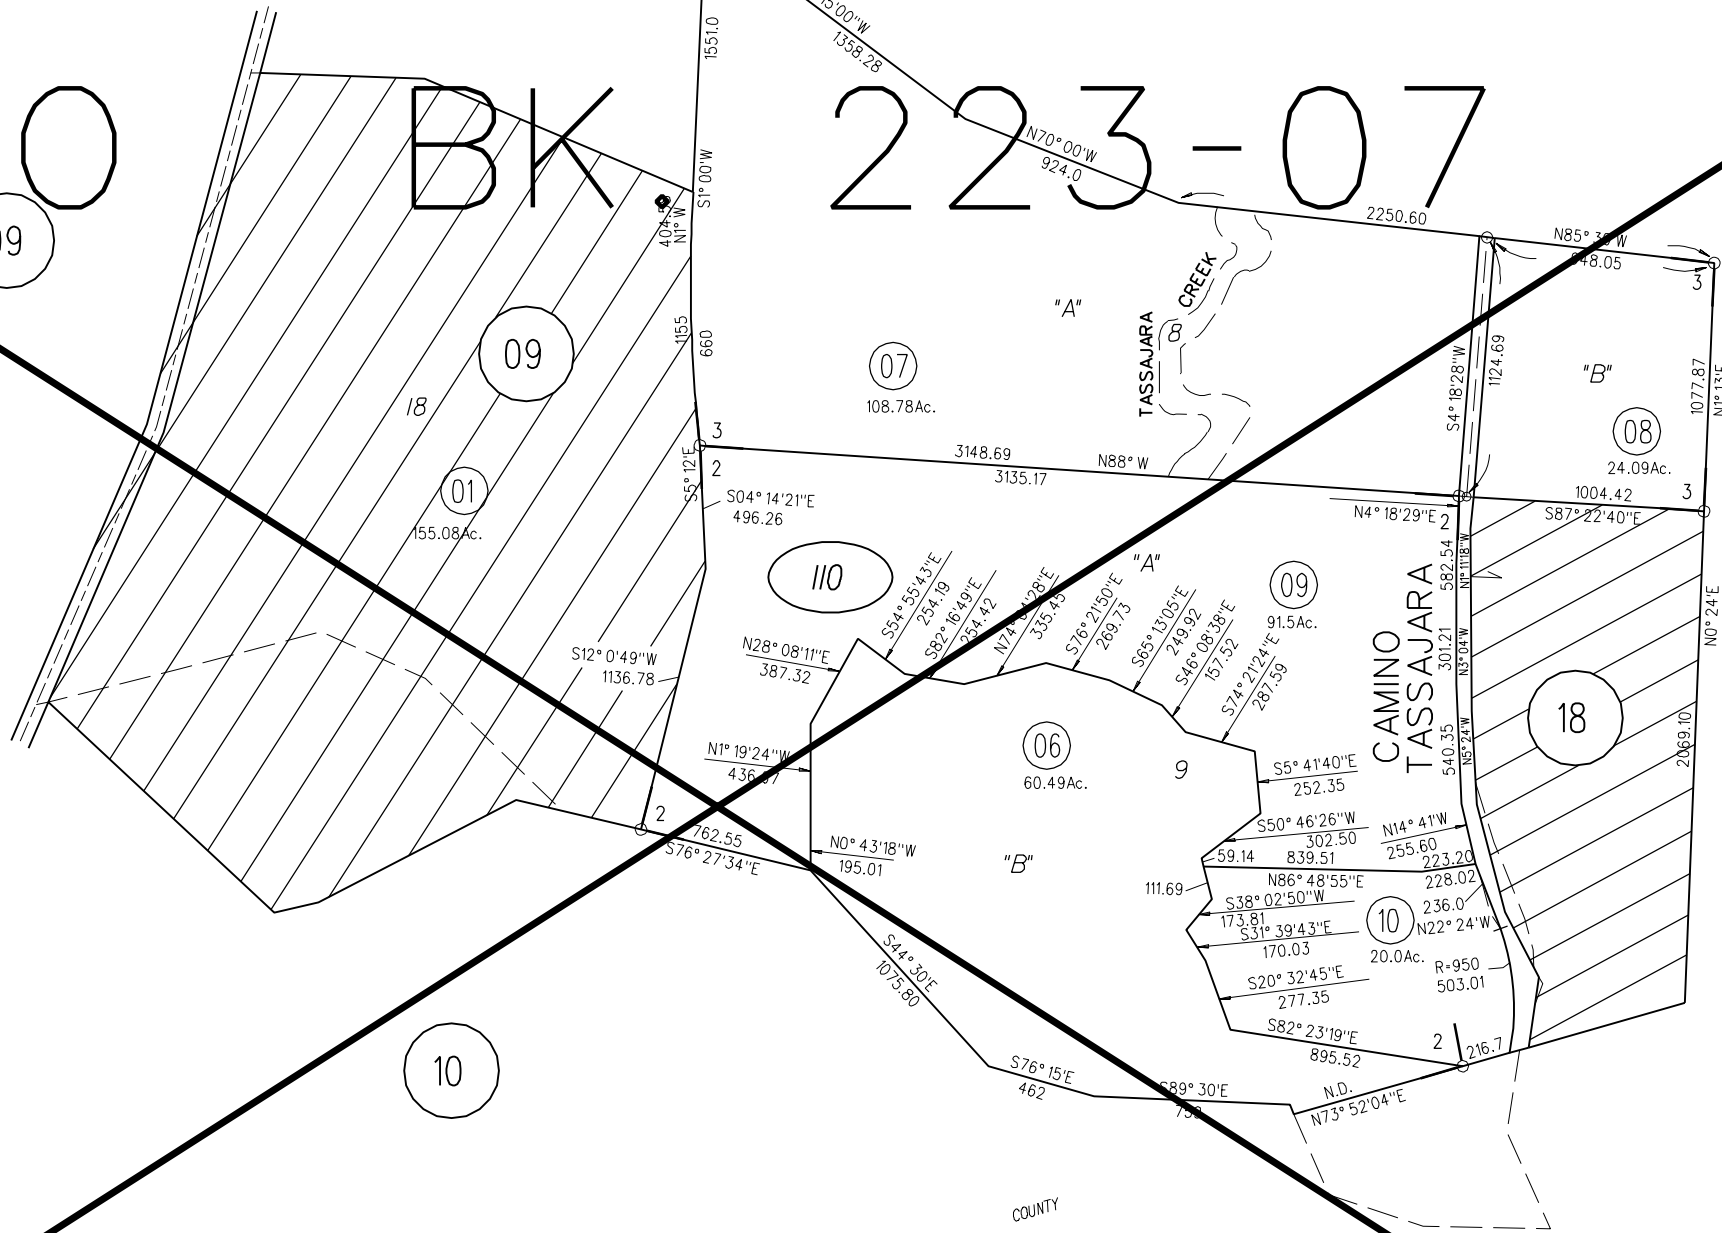

1- 23P.M.6,7.

3- 87P.M.38 7-14-80

TO

BK

223-07

09

07

09

18

CAMINO  
TASSAJARA

TASSAJARA  
CREEK

ALAMEDA

COUNTY

110

R.J.C.'59 58-17  
ASSESSOR'S MAP

BOOK 206 PAGE 11

CONTRA COSTA COUNTY, CALIF.