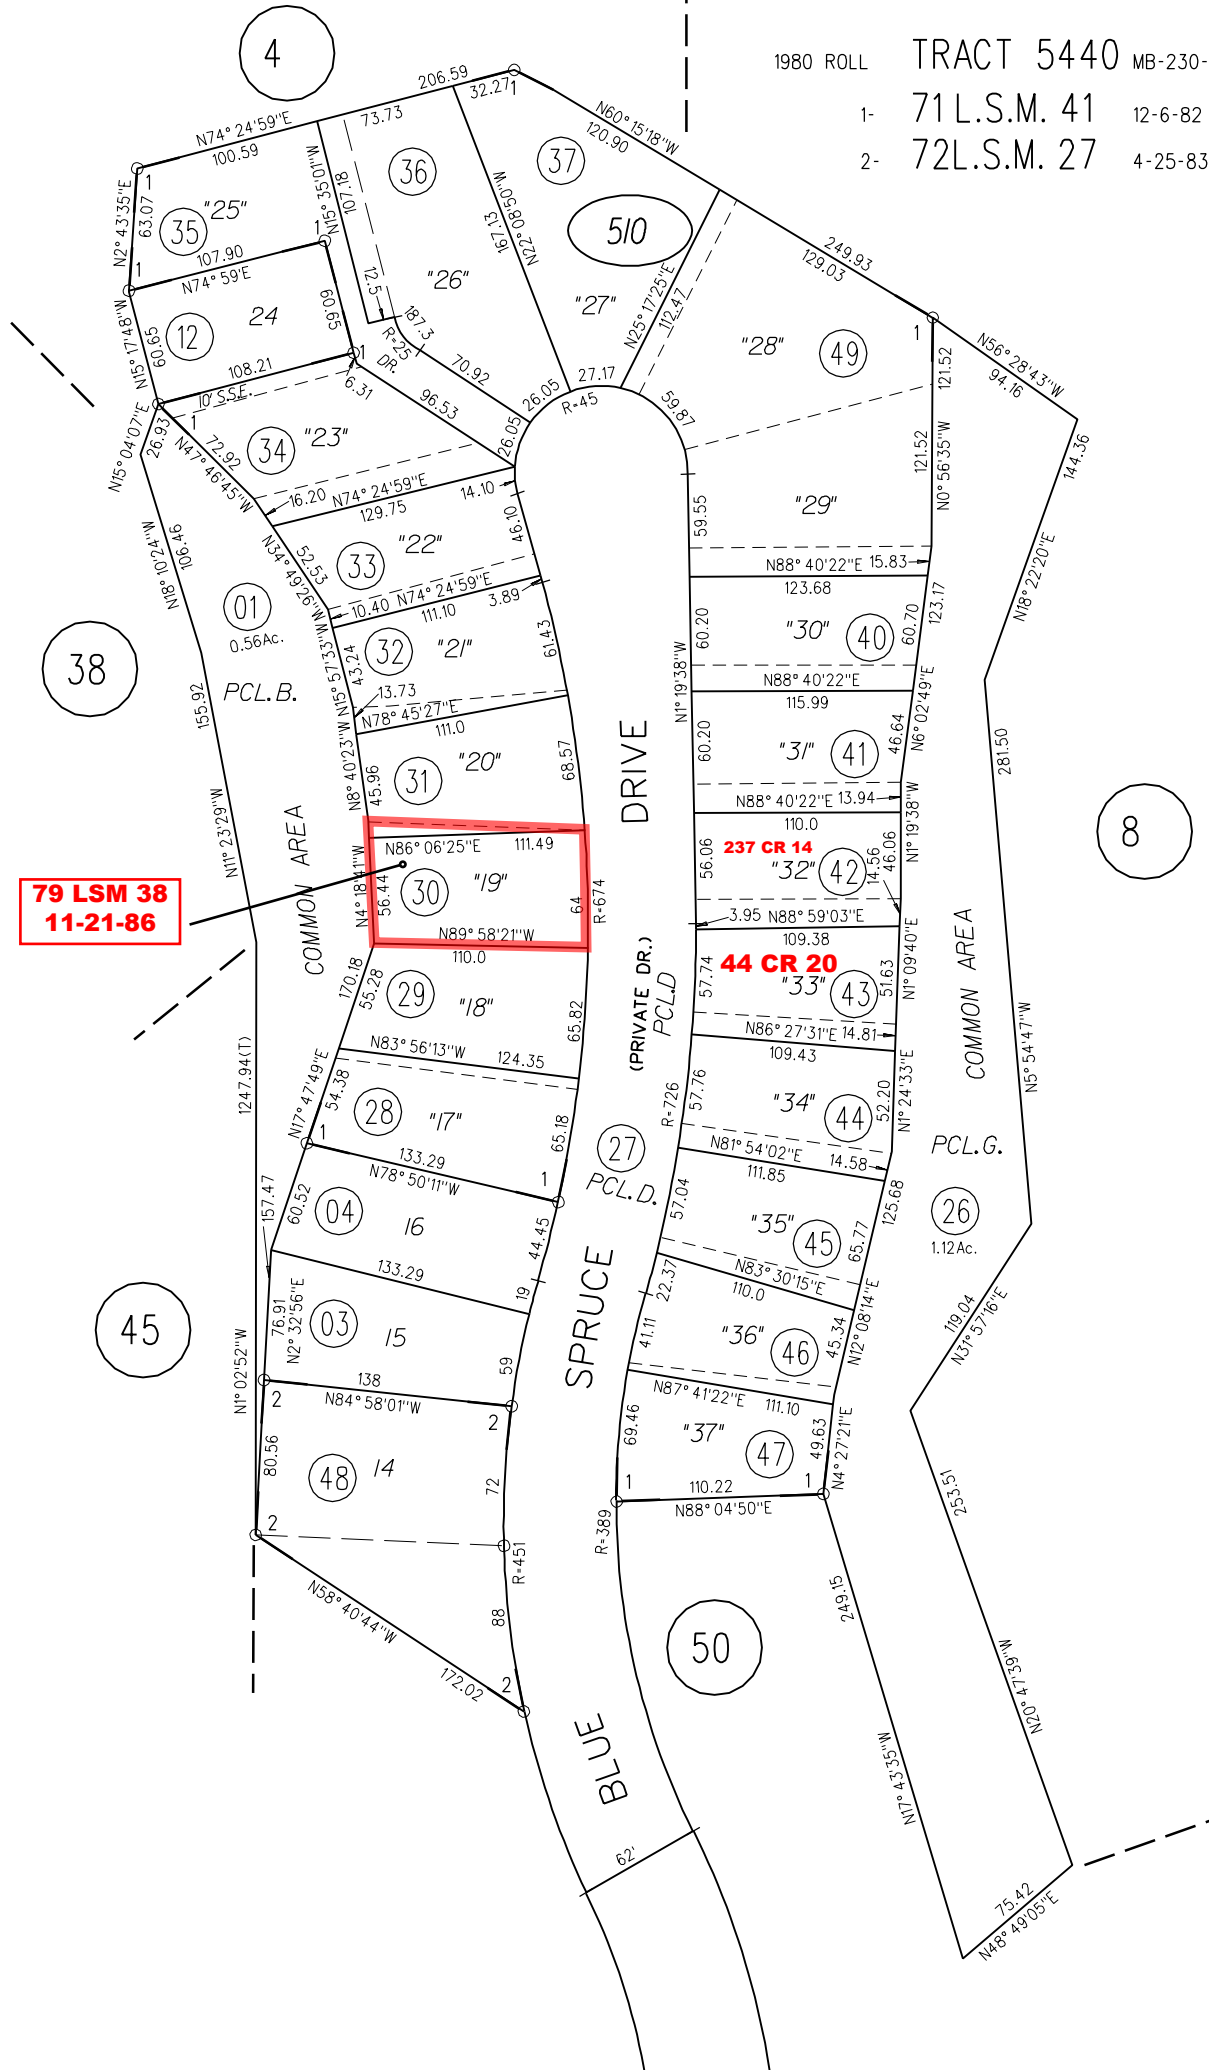

1980 ROLL TRACT 5440 MB-230-4 P.U.D.

- 1- 71L.S.M. 41 12-6-82
- 2- 72L.S.M. 27 4-25-83

79 LSM 38
11-21-86