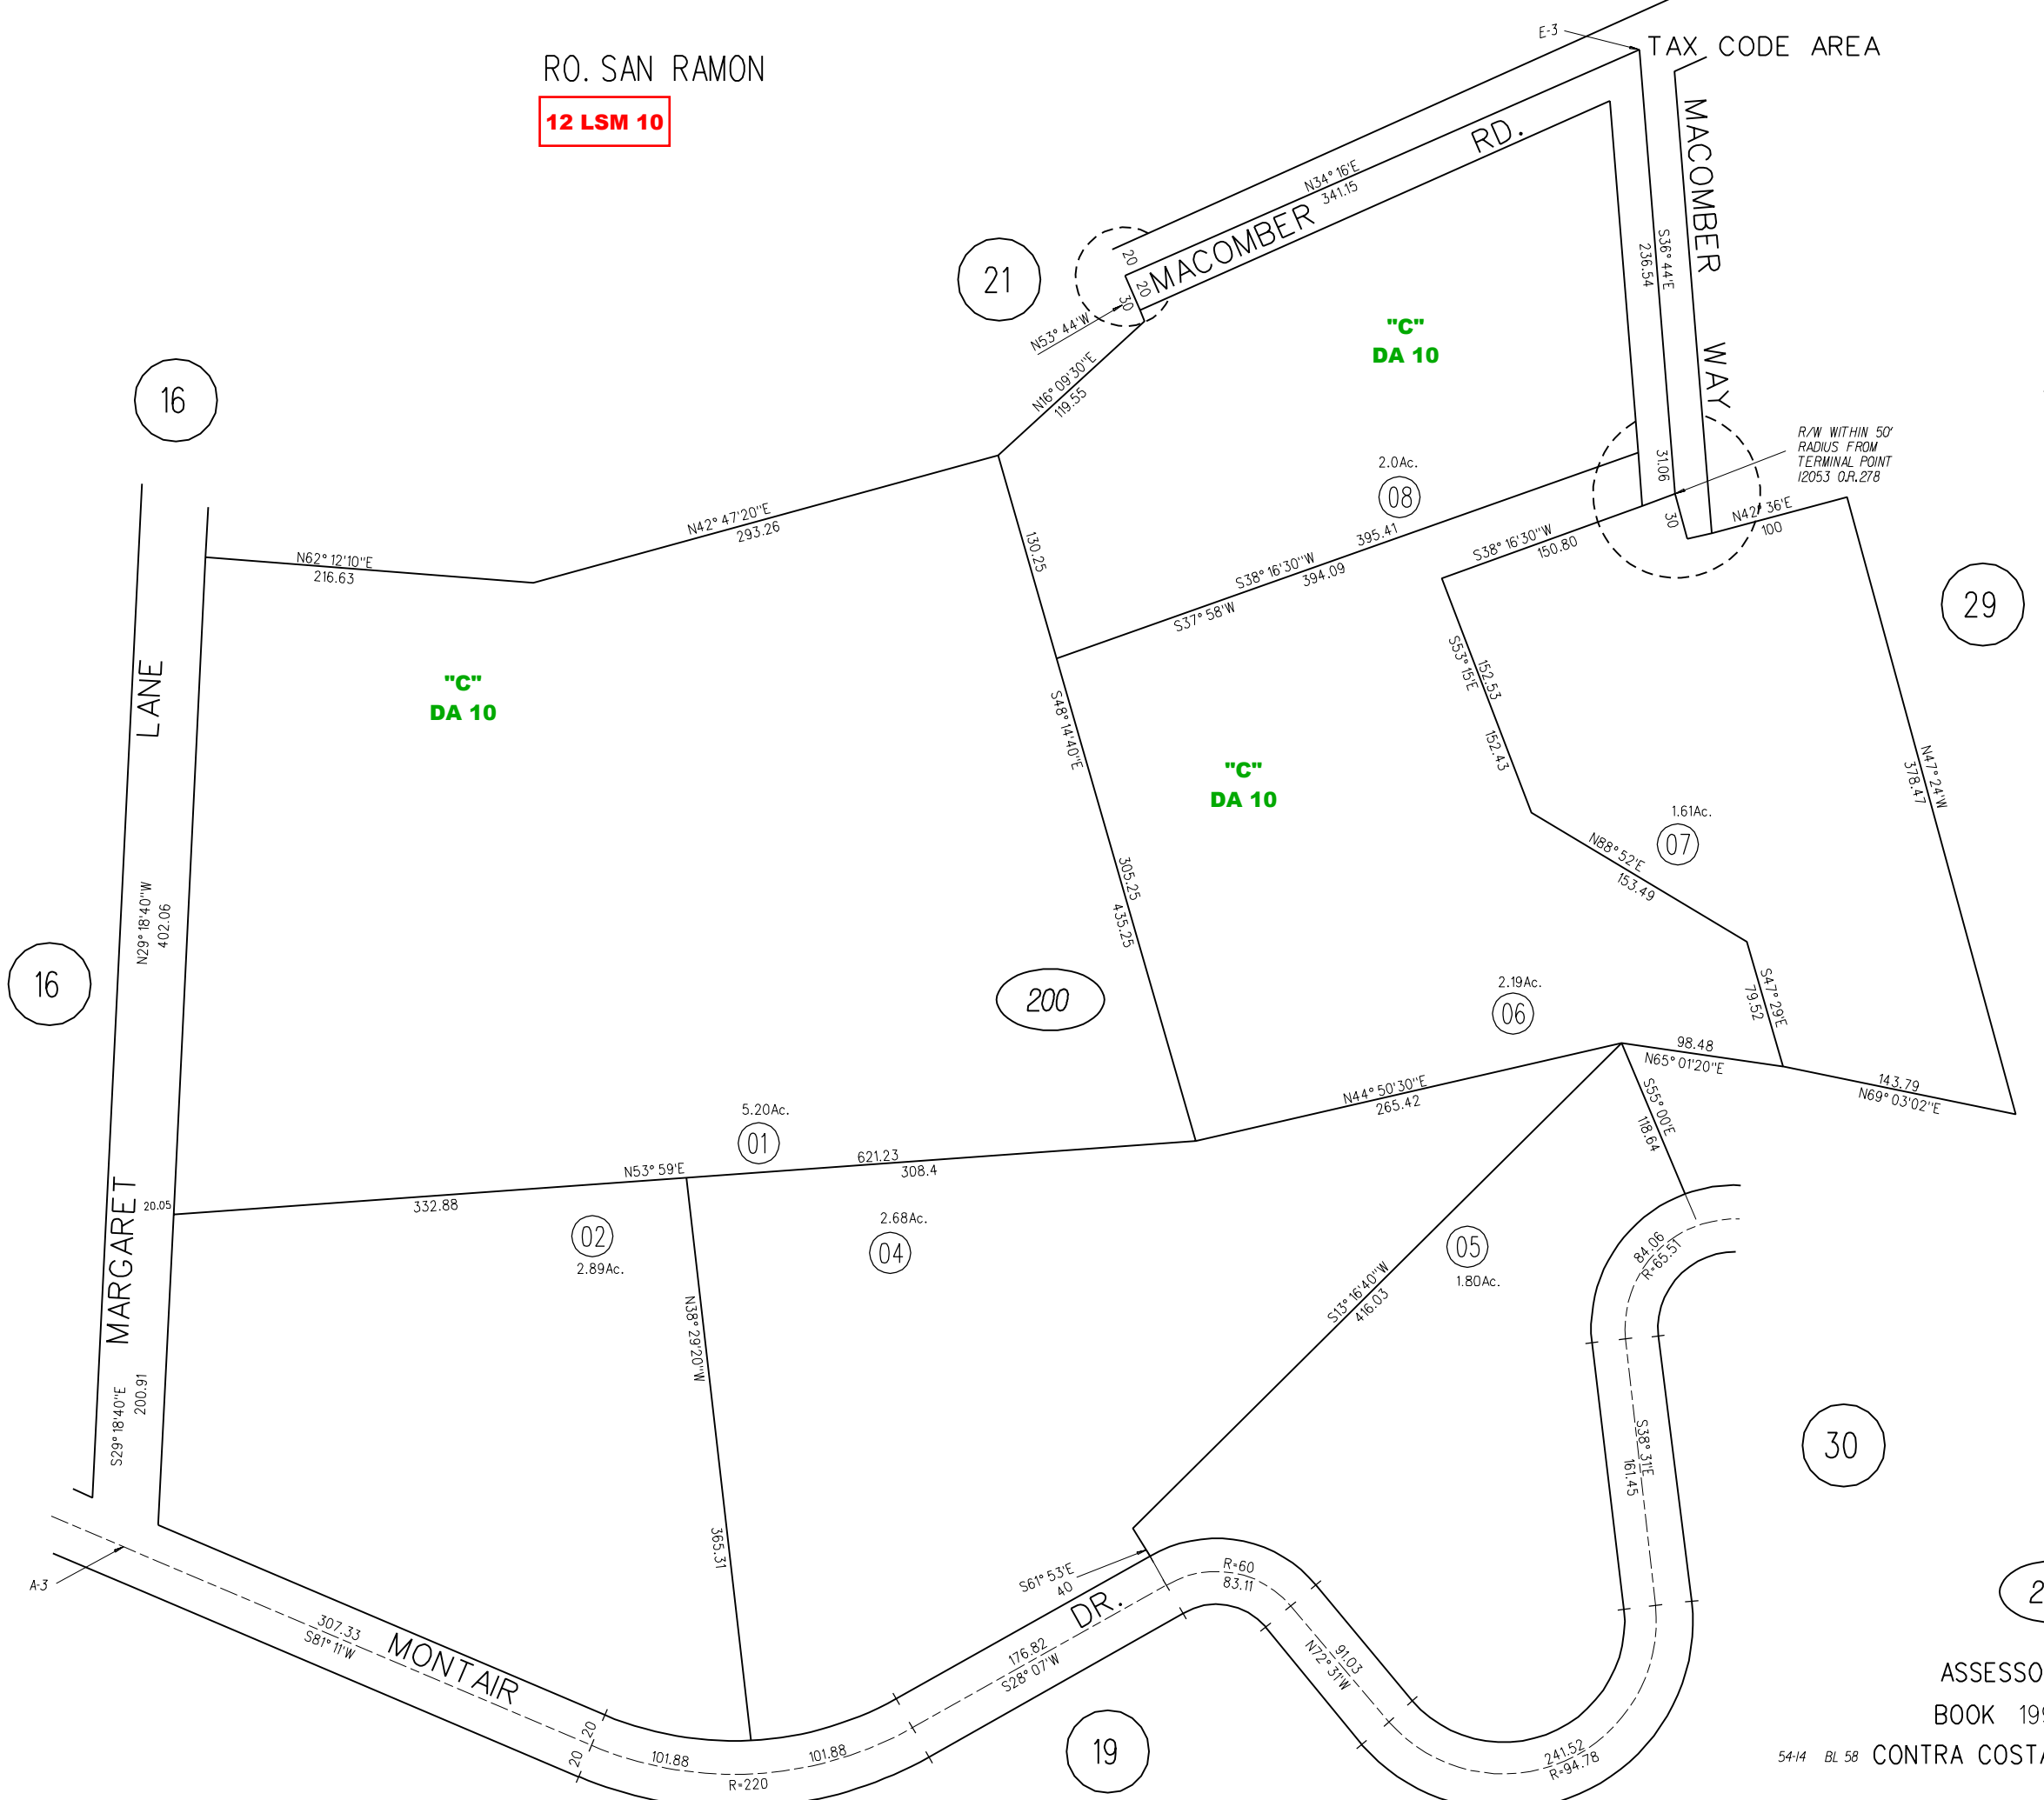

RO. SAN RAMON

12 LSM 10

TAX CODE AREA

1" = 100'