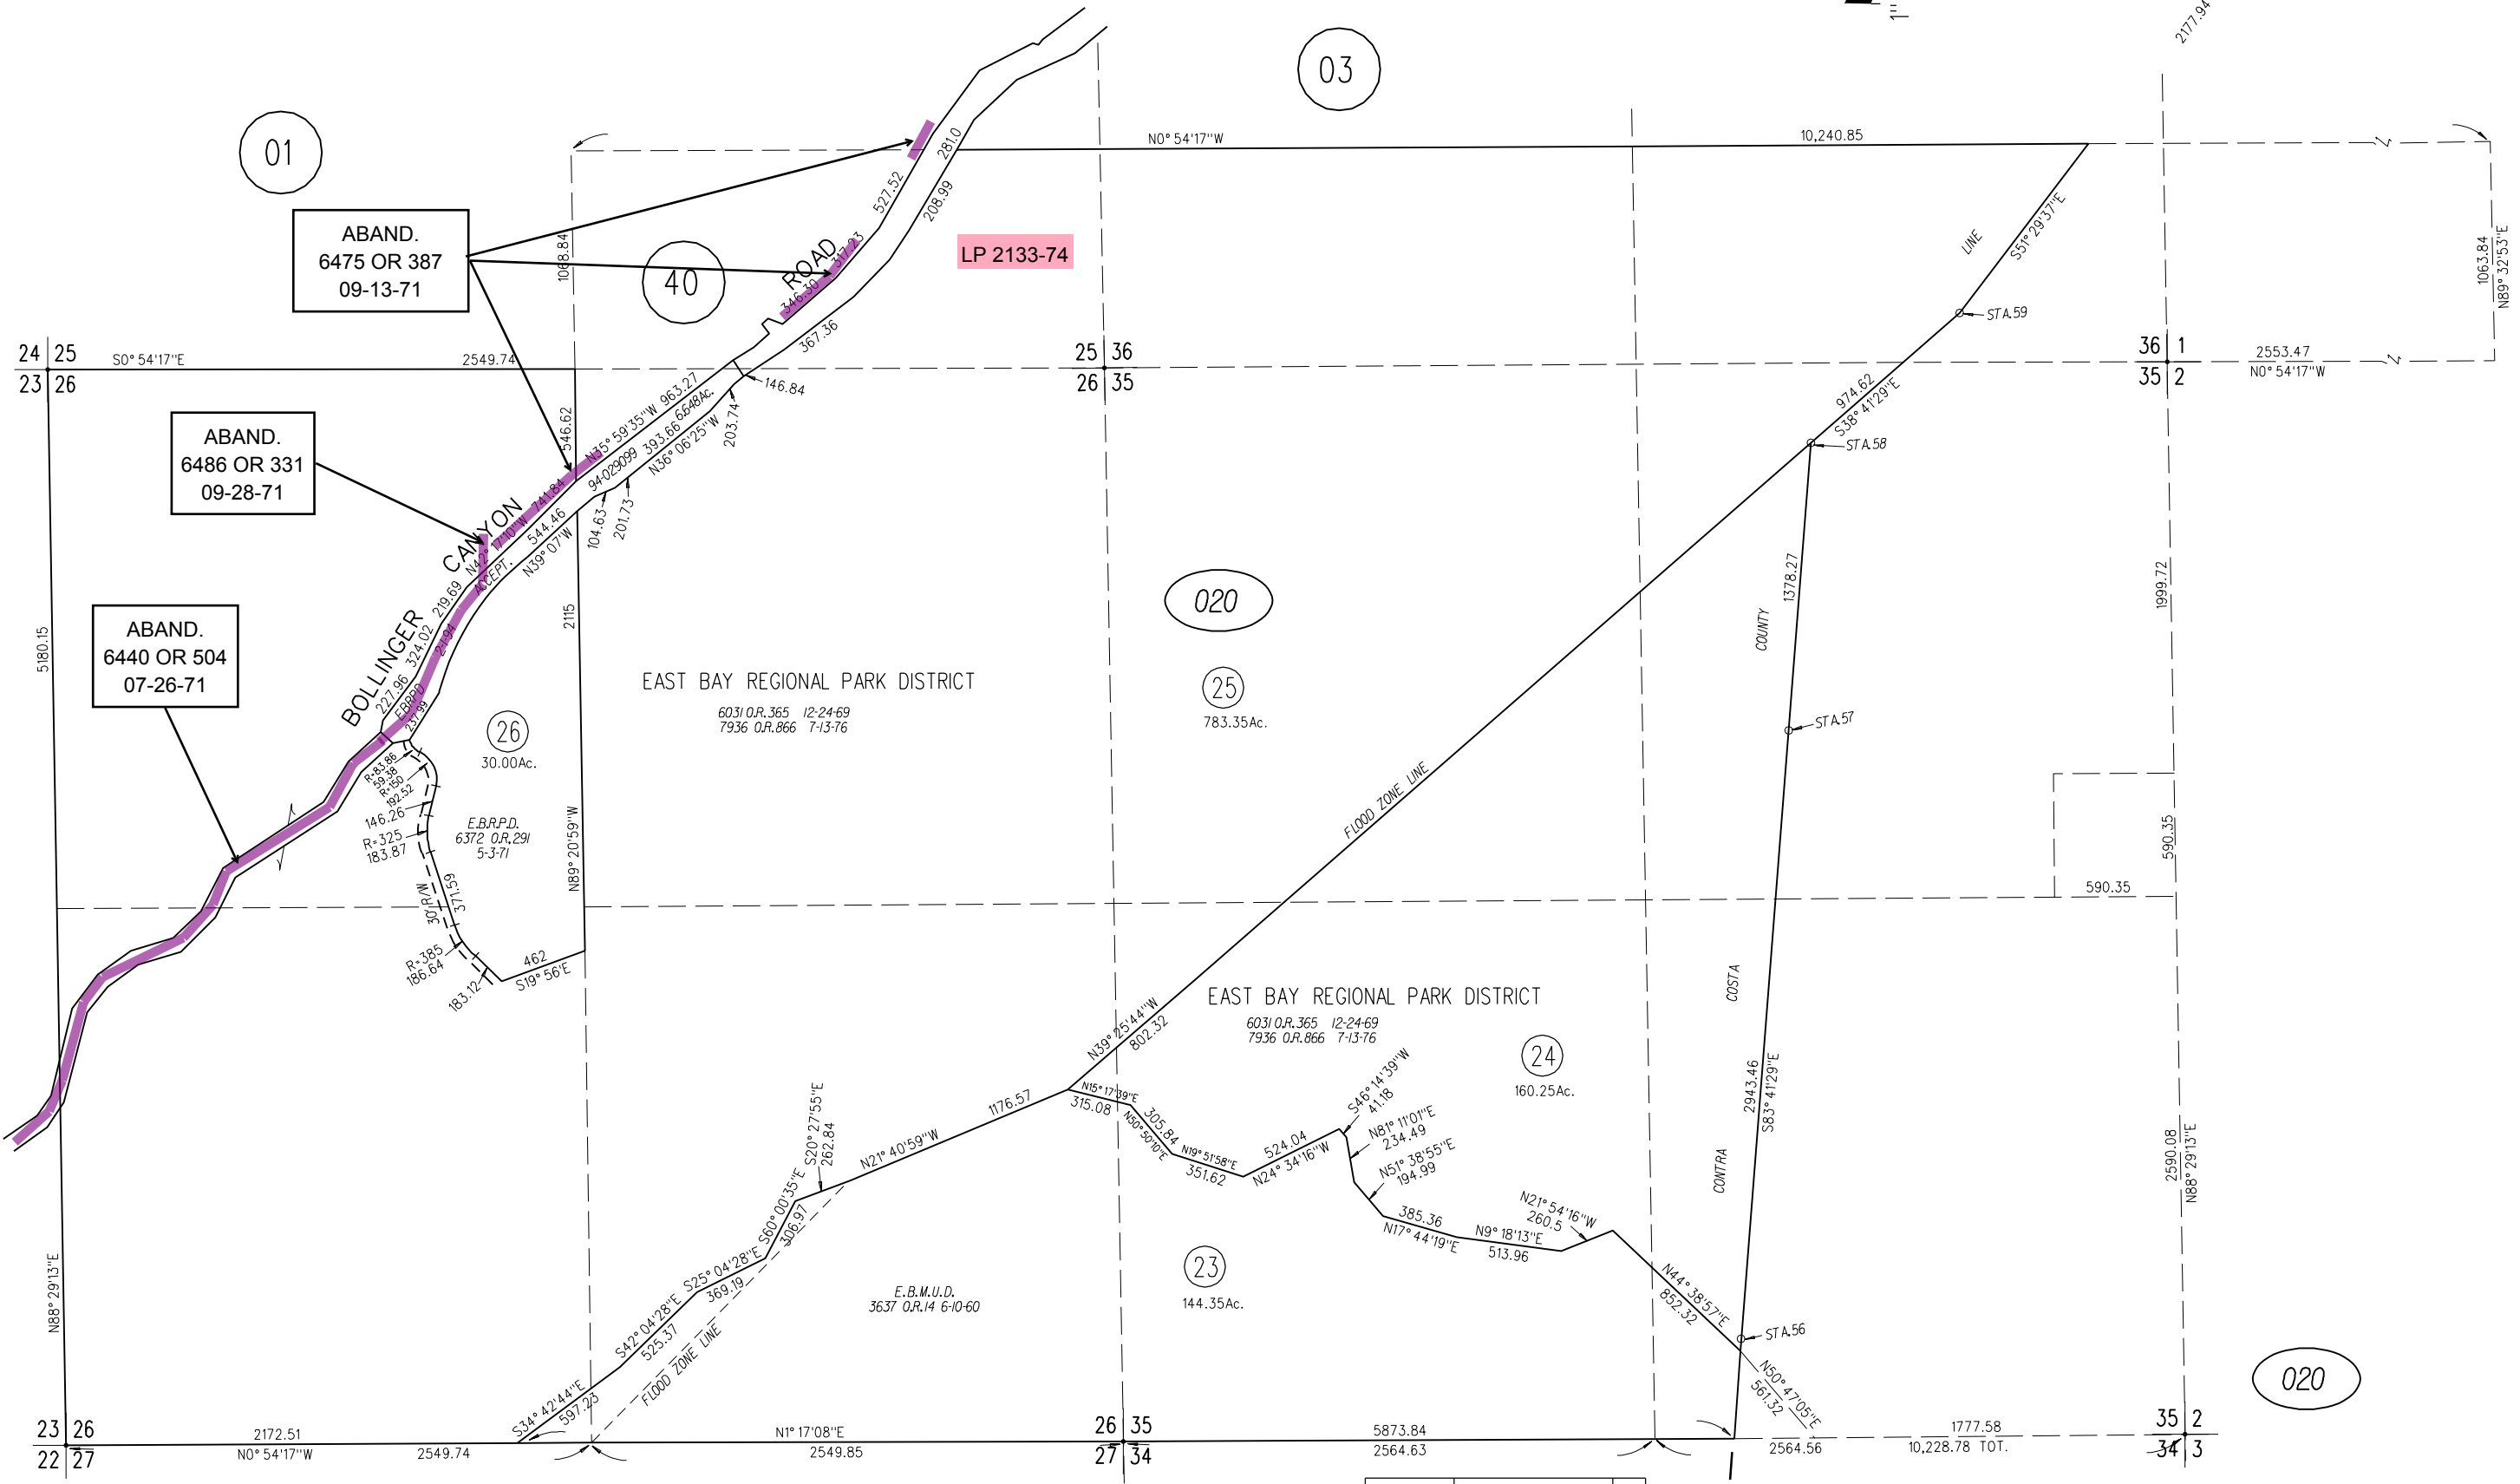

SEC. 25, 26, 36, 36 T1S R2W M.D.B. & M.

ABAND.  
6475 OR 387  
09-13-71

ABAND.  
6486 OR 331  
09-28-71

ABAND.  
6440 OR 504  
07-26-71

LP 2133-74

EAST BAY REGIONAL PARK DISTRICT  
6031 O.R.365 12-24-69  
7936 O.R.866 7-13-76

EAST BAY REGIONAL PARK DISTRICT  
6031 O.R.365 12-24-69  
7936 O.R.866 7-13-76

E.B.M.U.D.  
3637 O.R.14 6-10-60

P.B.  
258

REVISED	CHANGE	BY
05-25-93	RD. VAC. (BOLLING)	I.B
2-10-94	EBRPD ACCEPT	MJ