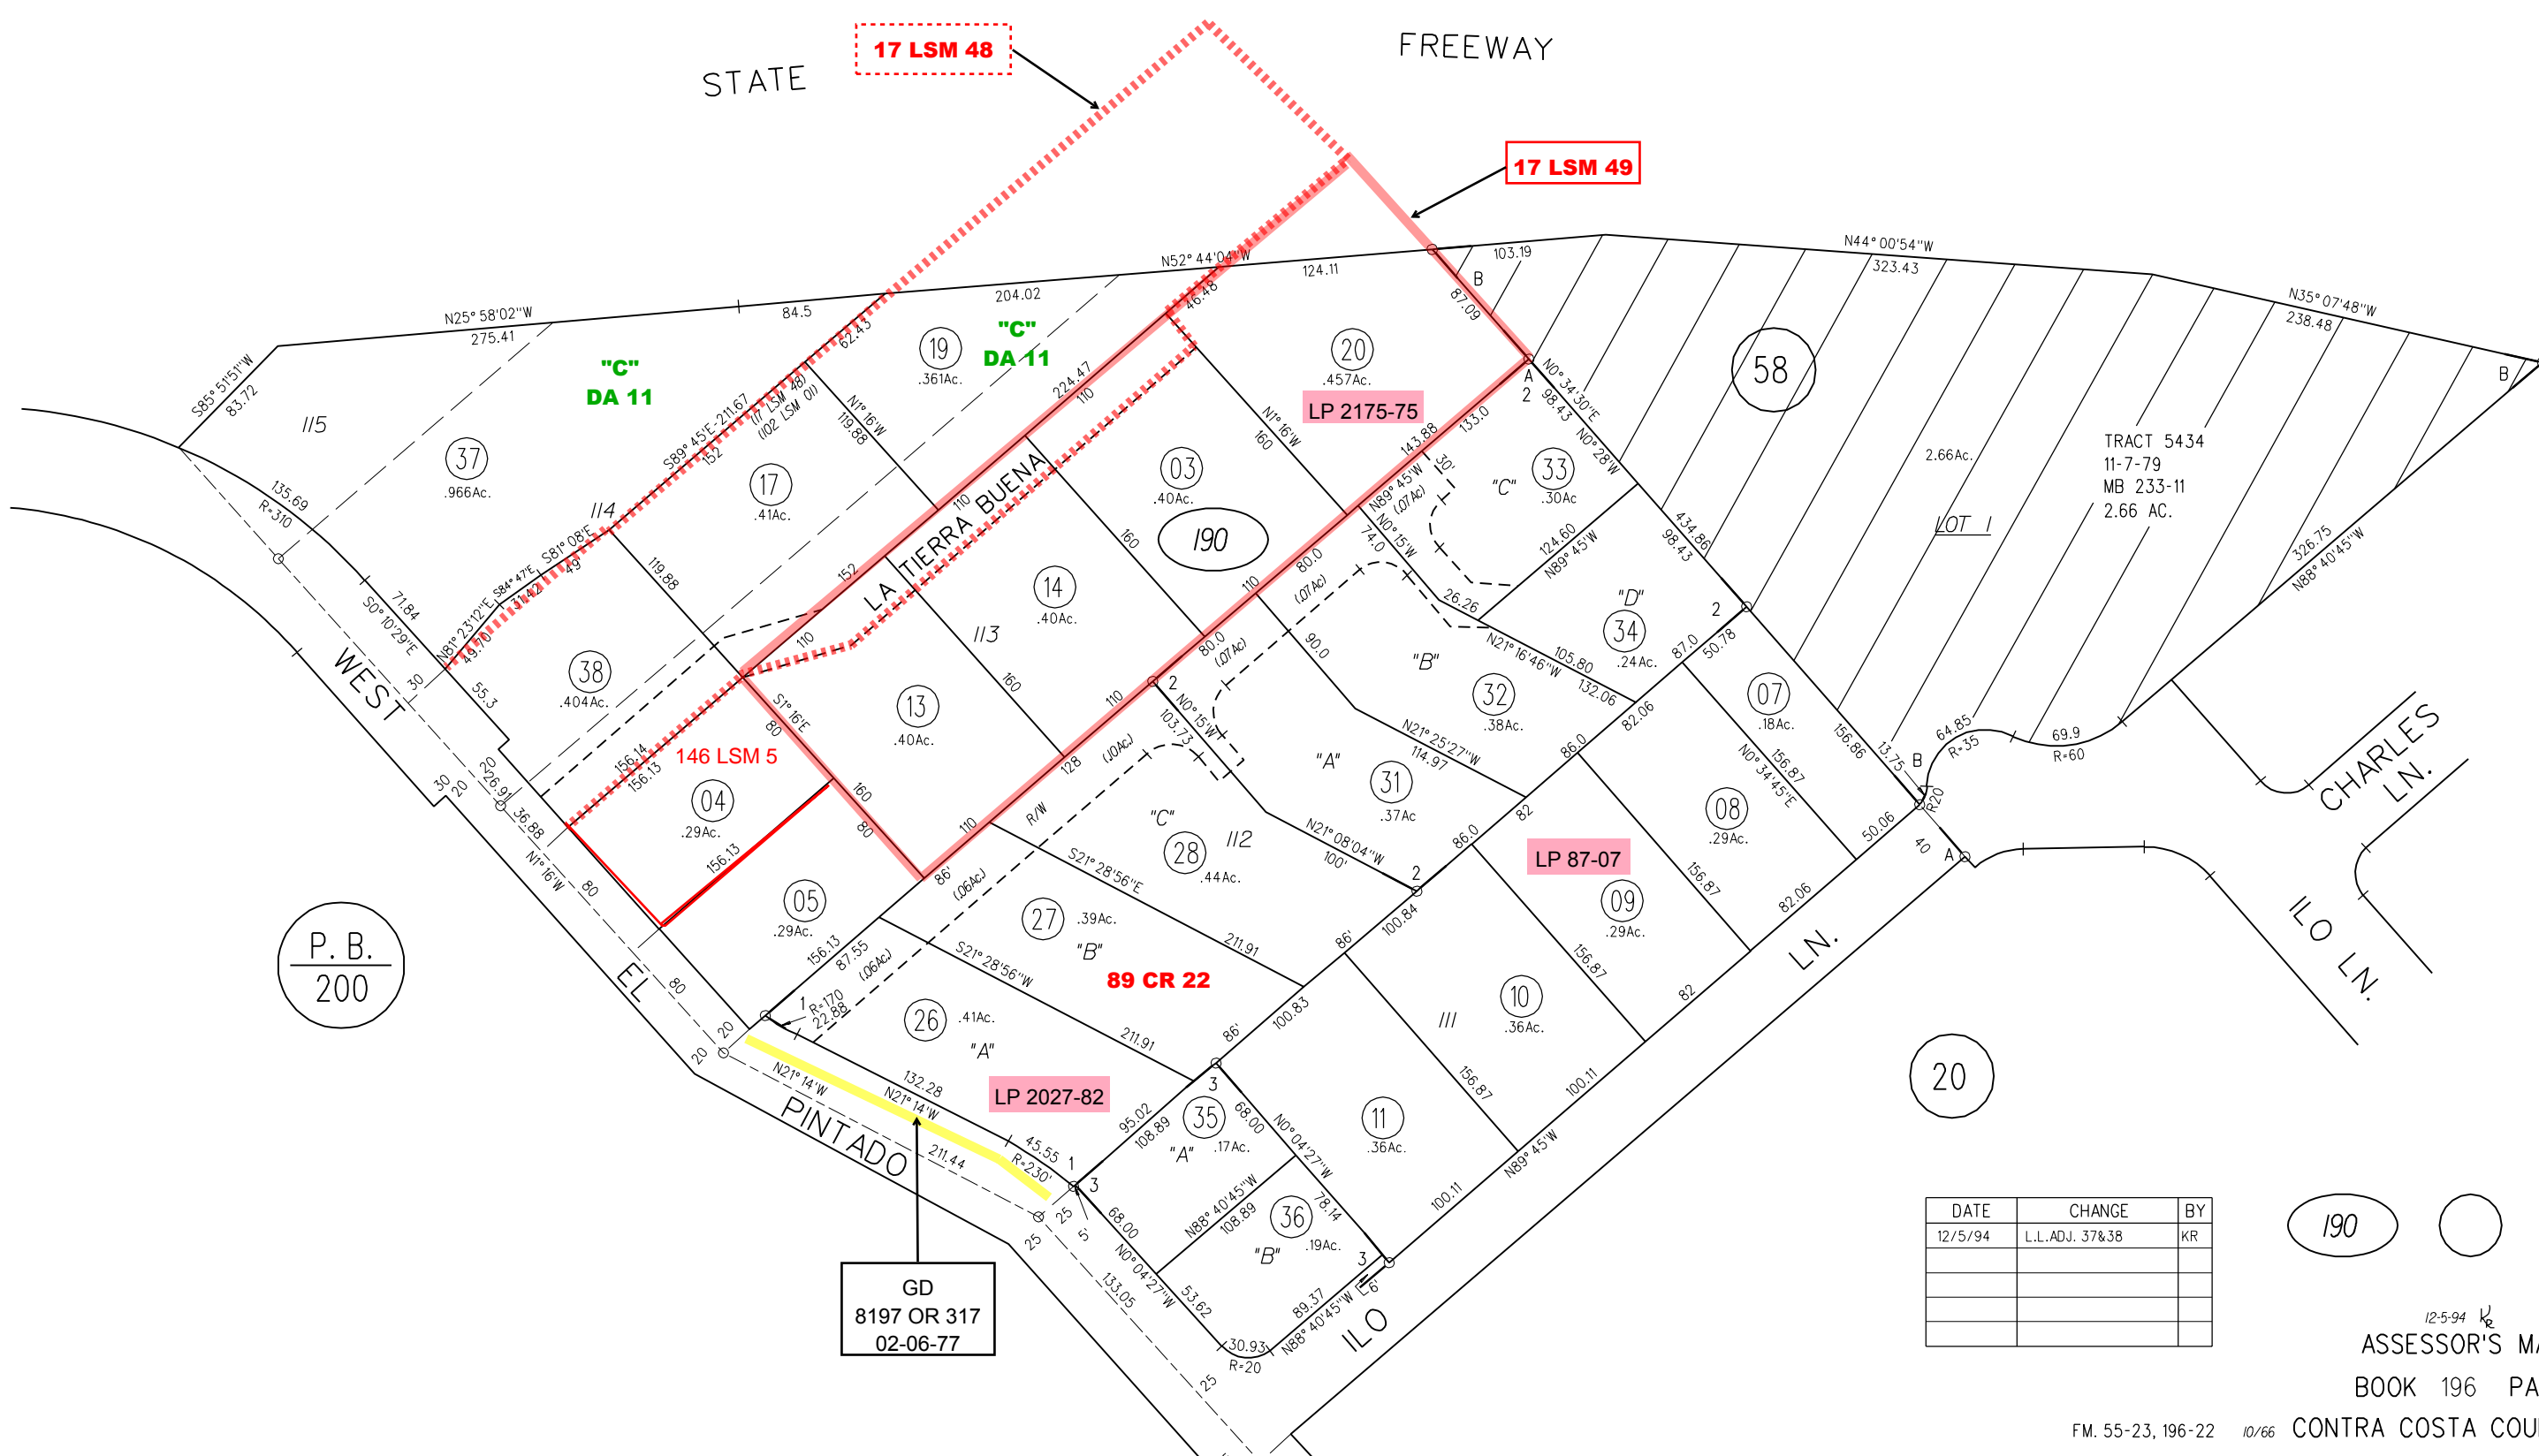

RANCHO SAN RAMON
 FIRST ADDITION OF RANCHO EL RIO M.B. 4-78
 51 P.M. 33 & 34 1-14-77

2- 96 P.M. 42 7-29-81
 3- 128 P.M. 1-3 5-21-87

18

22

DATE	CHANGE	BY
12/5/94	L.L.ADJ. 37&38	KR

190

12-5-94
 ASSESSOR'S MAP
 BOOK 196 PAGE 19