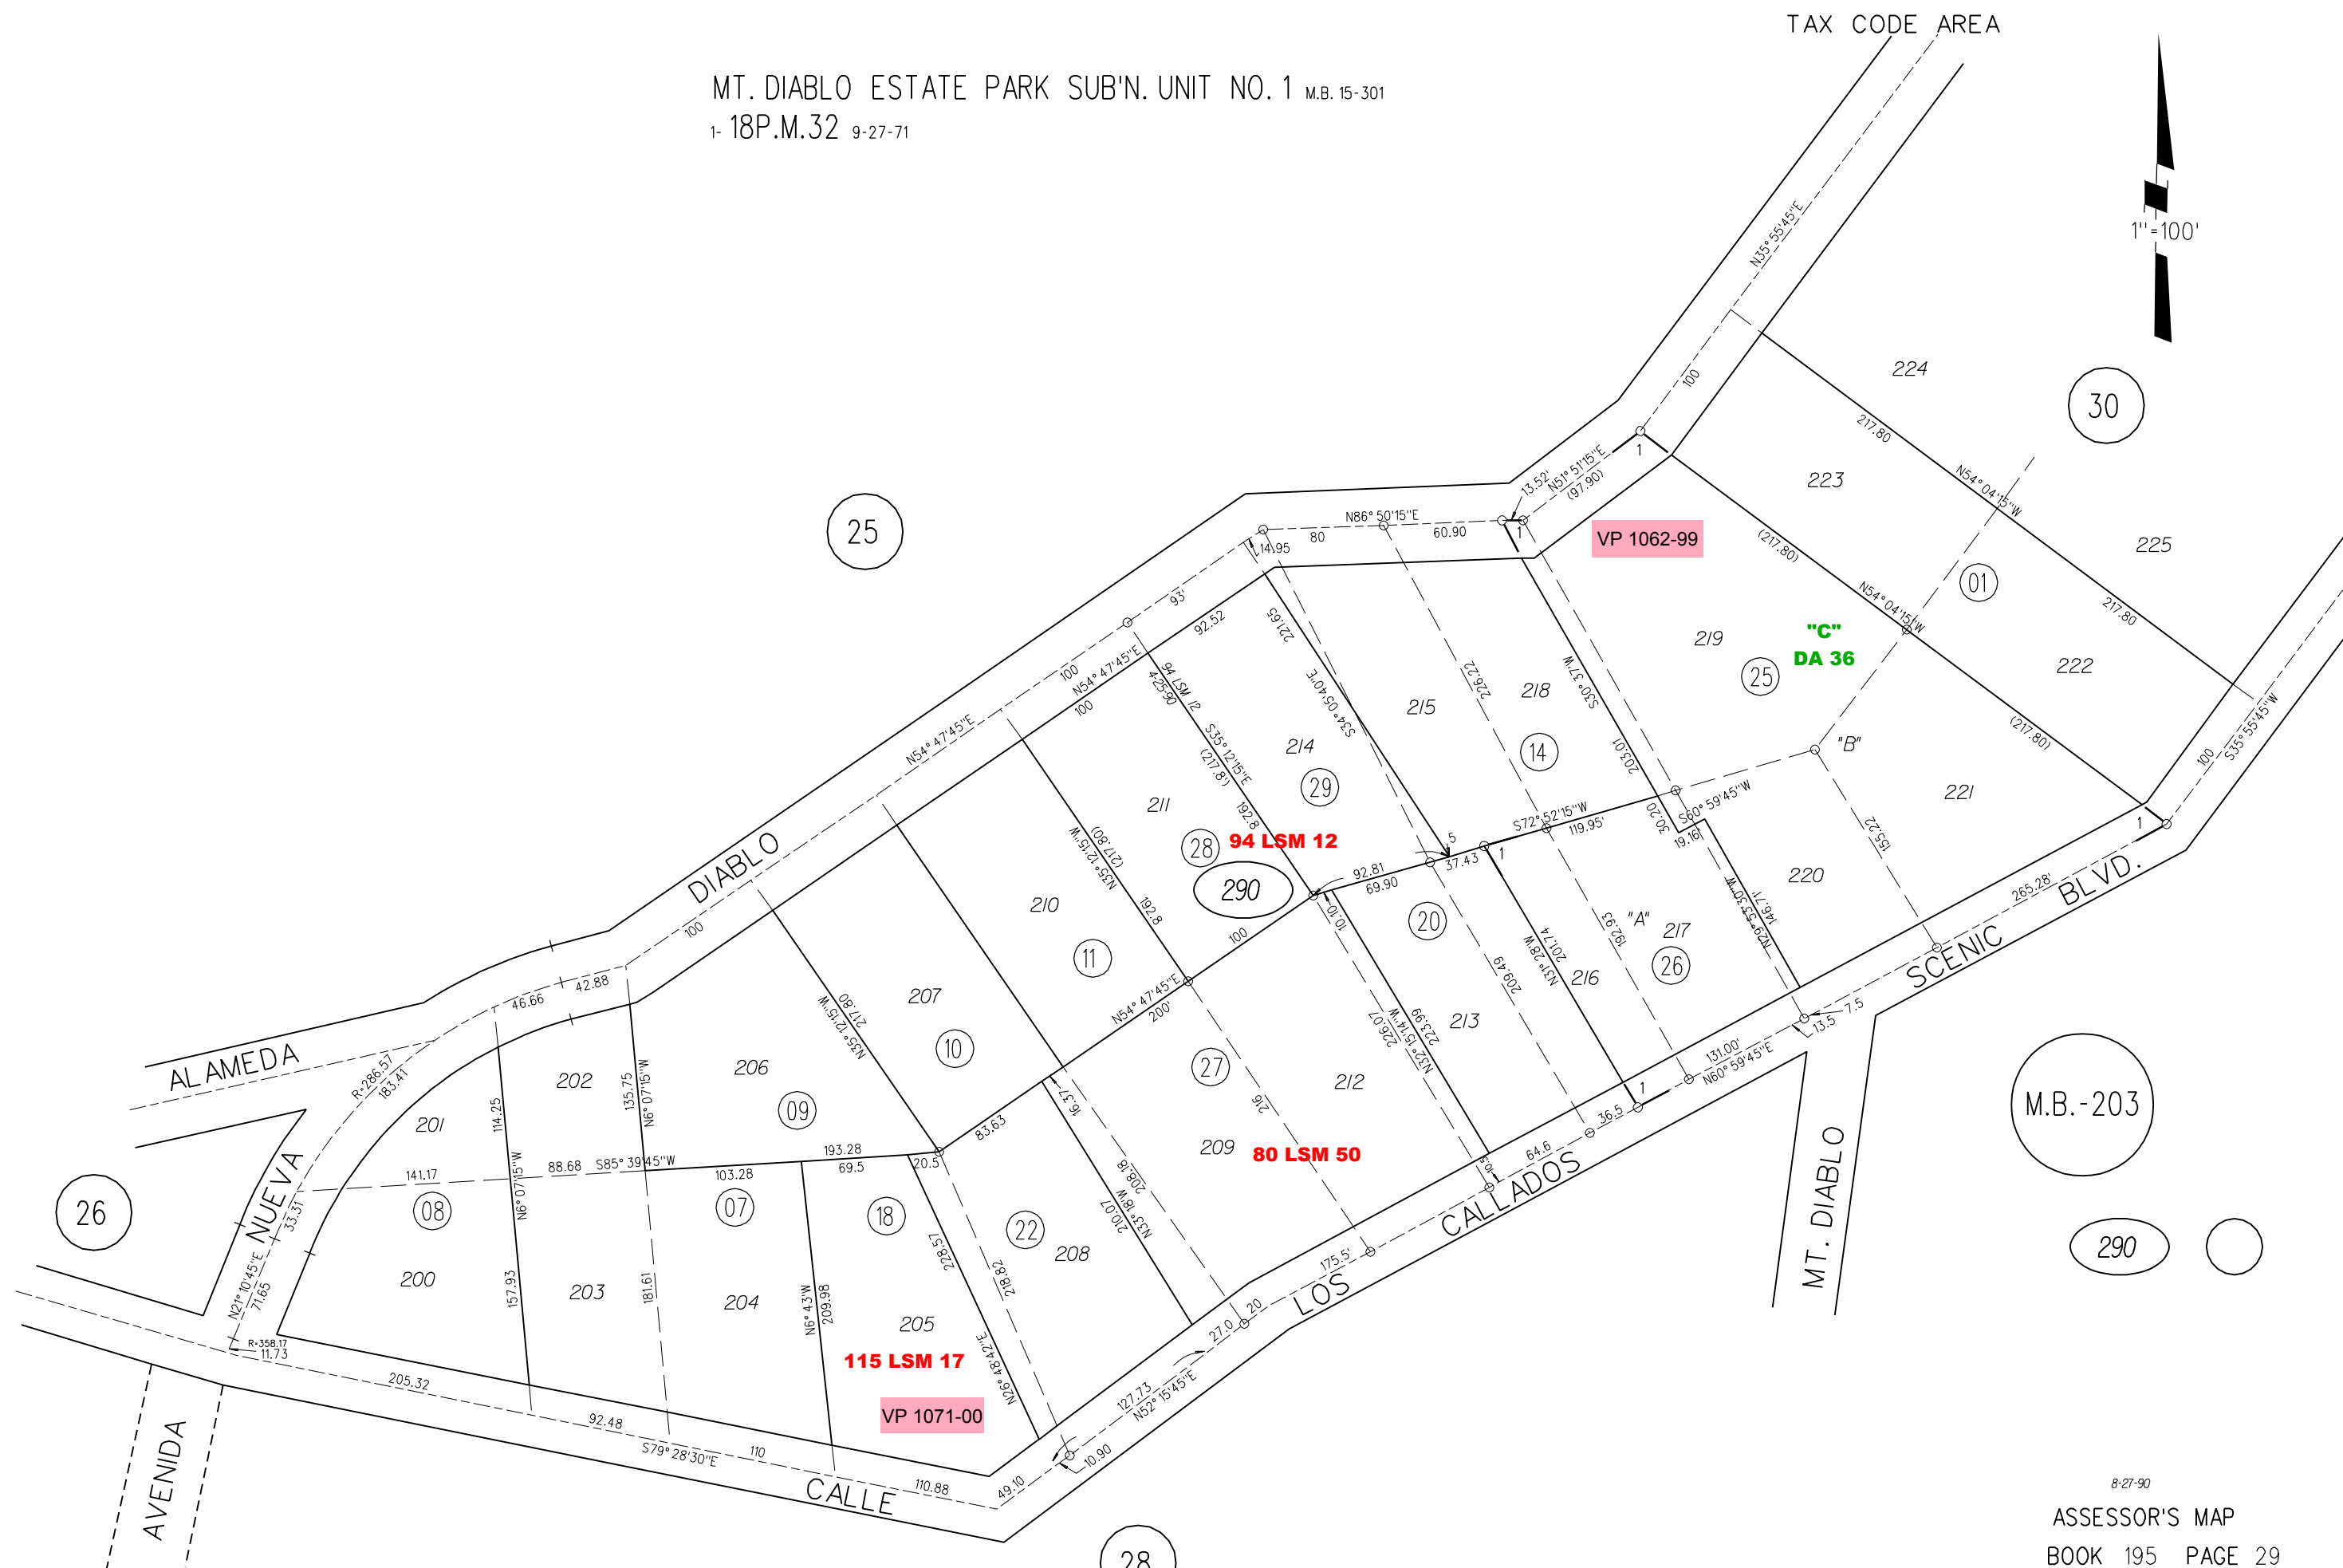

MT. DIABLO ESTATE PARK SUB'N. UNIT NO. 1 M.B. 15-301
1-18P.M.32 9-27-71

TAX CODE AREA

1" = 100'

M.B.-203

8-27-90

ASSESSOR'S MAP

BOOK 195 PAGE 29

R.J.C.'59 55-42

CONTRA COSTA COUNTY, CALIF.