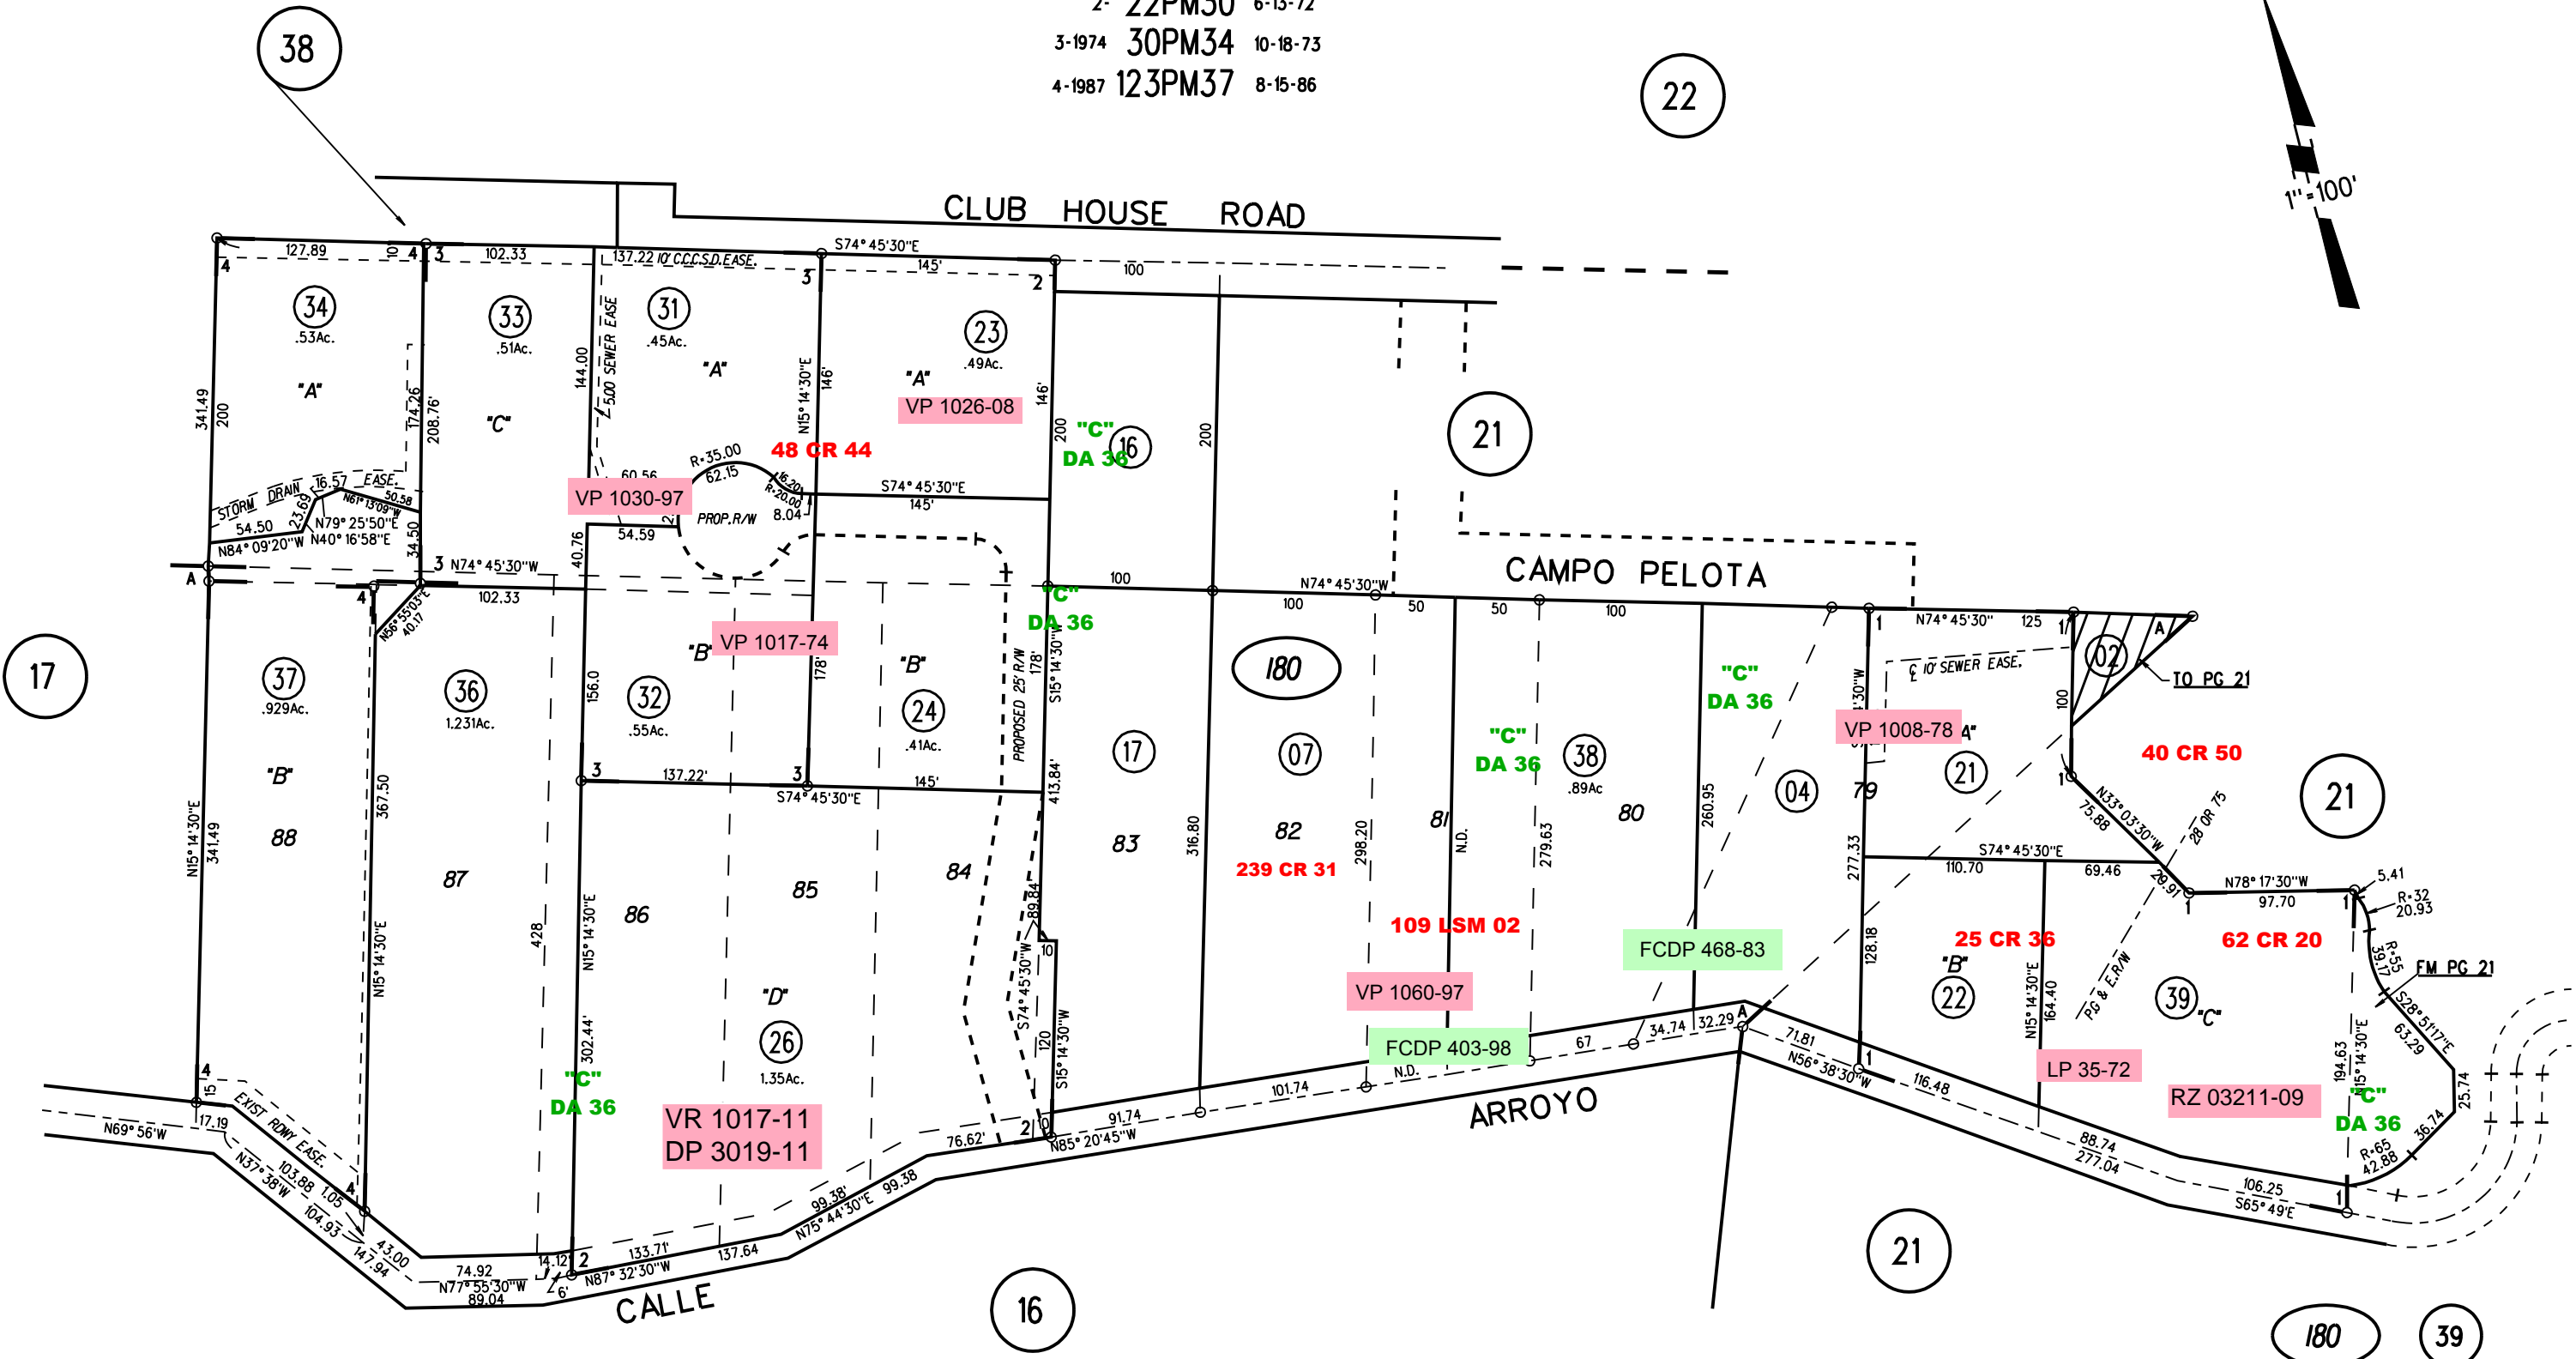

A- MT DIABLO ESTATE PARK SUB'N NO 1 MB 5-301

POR SEC 22 T1S R1W MDBM

- 1- 14PM45 11-20-70
- 2- 22PM30 6-13-72
- 3-1974 30PM34 10-18-73
- 4-1987 123PM37 8-15-86

NOTE: THIS MAP WAS PREPARED FOR ASSESSMENT PURPOSES ONLY. NO LIABILITY IS ASSUMED FOR THE ACCURACY OF THE INFORMATION DELINEATED HEREON. ASSESSOR'S PARCELS MAY NOT COMPLY WITH LOCAL LOT SPLIT OR BUILDING SITE ORDINANCES.