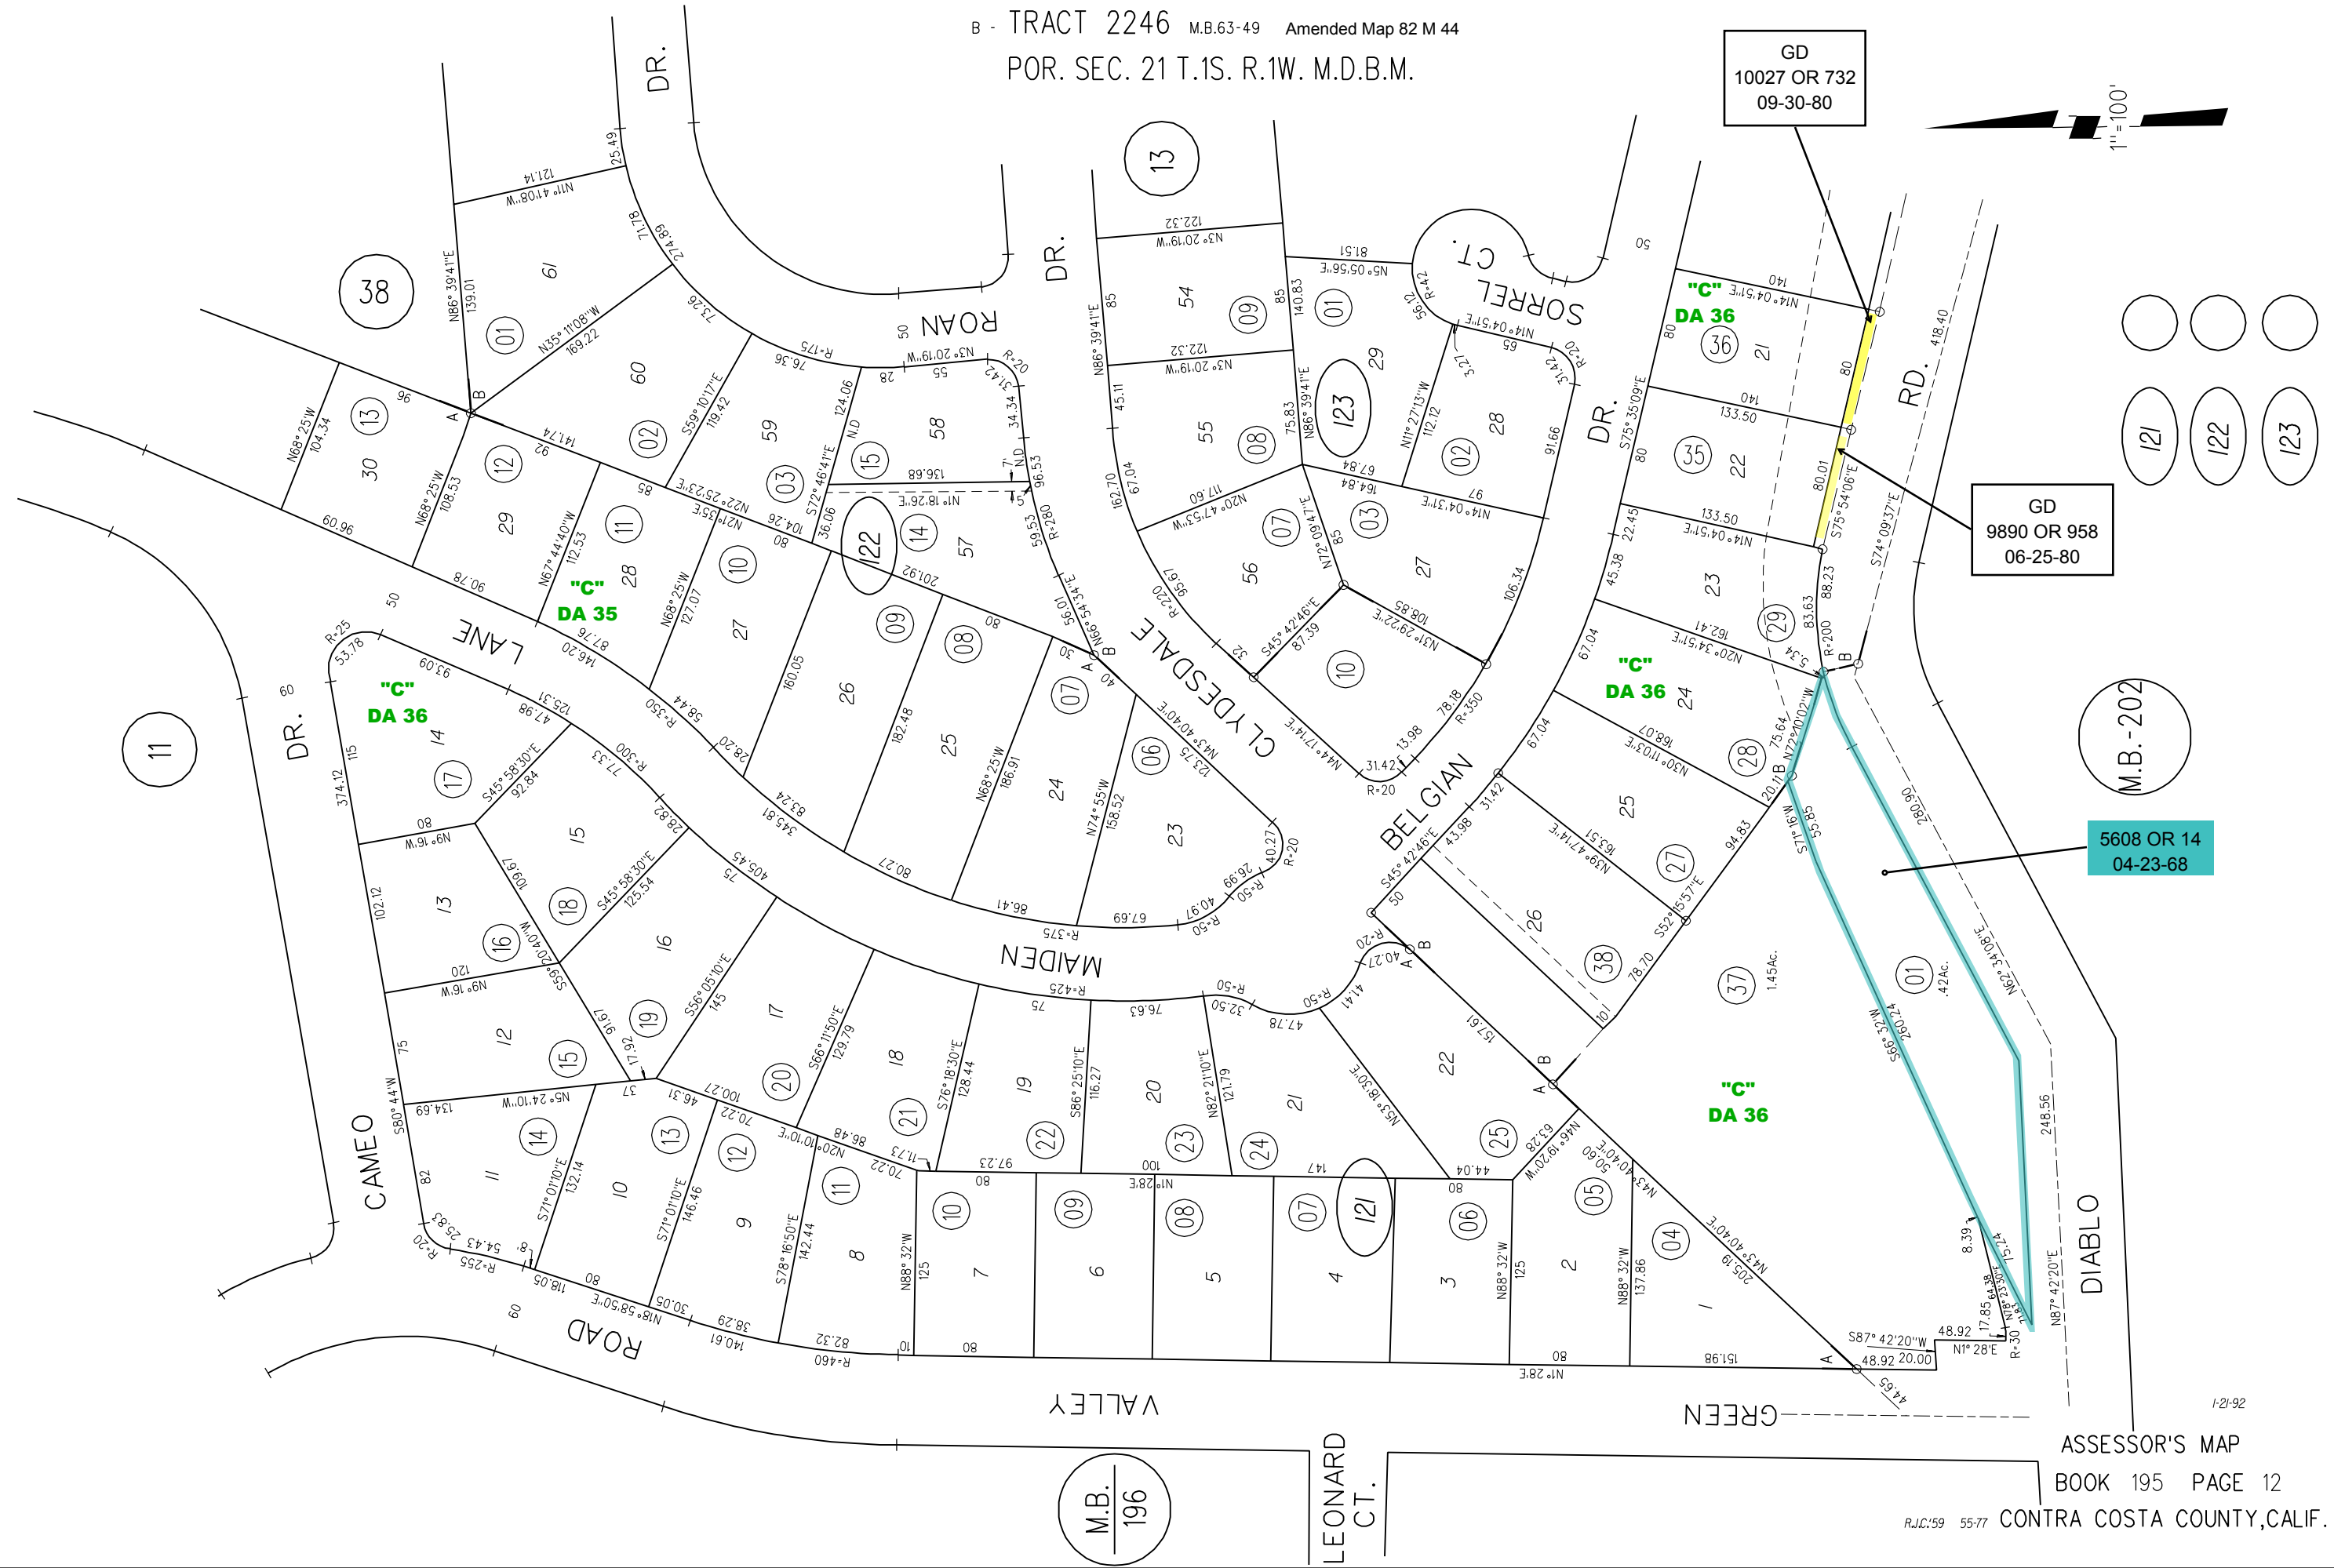

A - CAMEO ACRES UNIT NO. 1 M.B.38-28

TAX CODE AREA

B - TRACT 2246 M.B.63-49 Amended Map 82 M 44

POR. SEC. 21 T.1S. R.1W. M.D.B.M.

ASSESSOR'S MAP

BOOK 195 PAGE 12

R.I.C.:59 55-77 CONTRA COSTA COUNTY,CALIF.

M.B. 196

LEONARD CT.

1-21-92