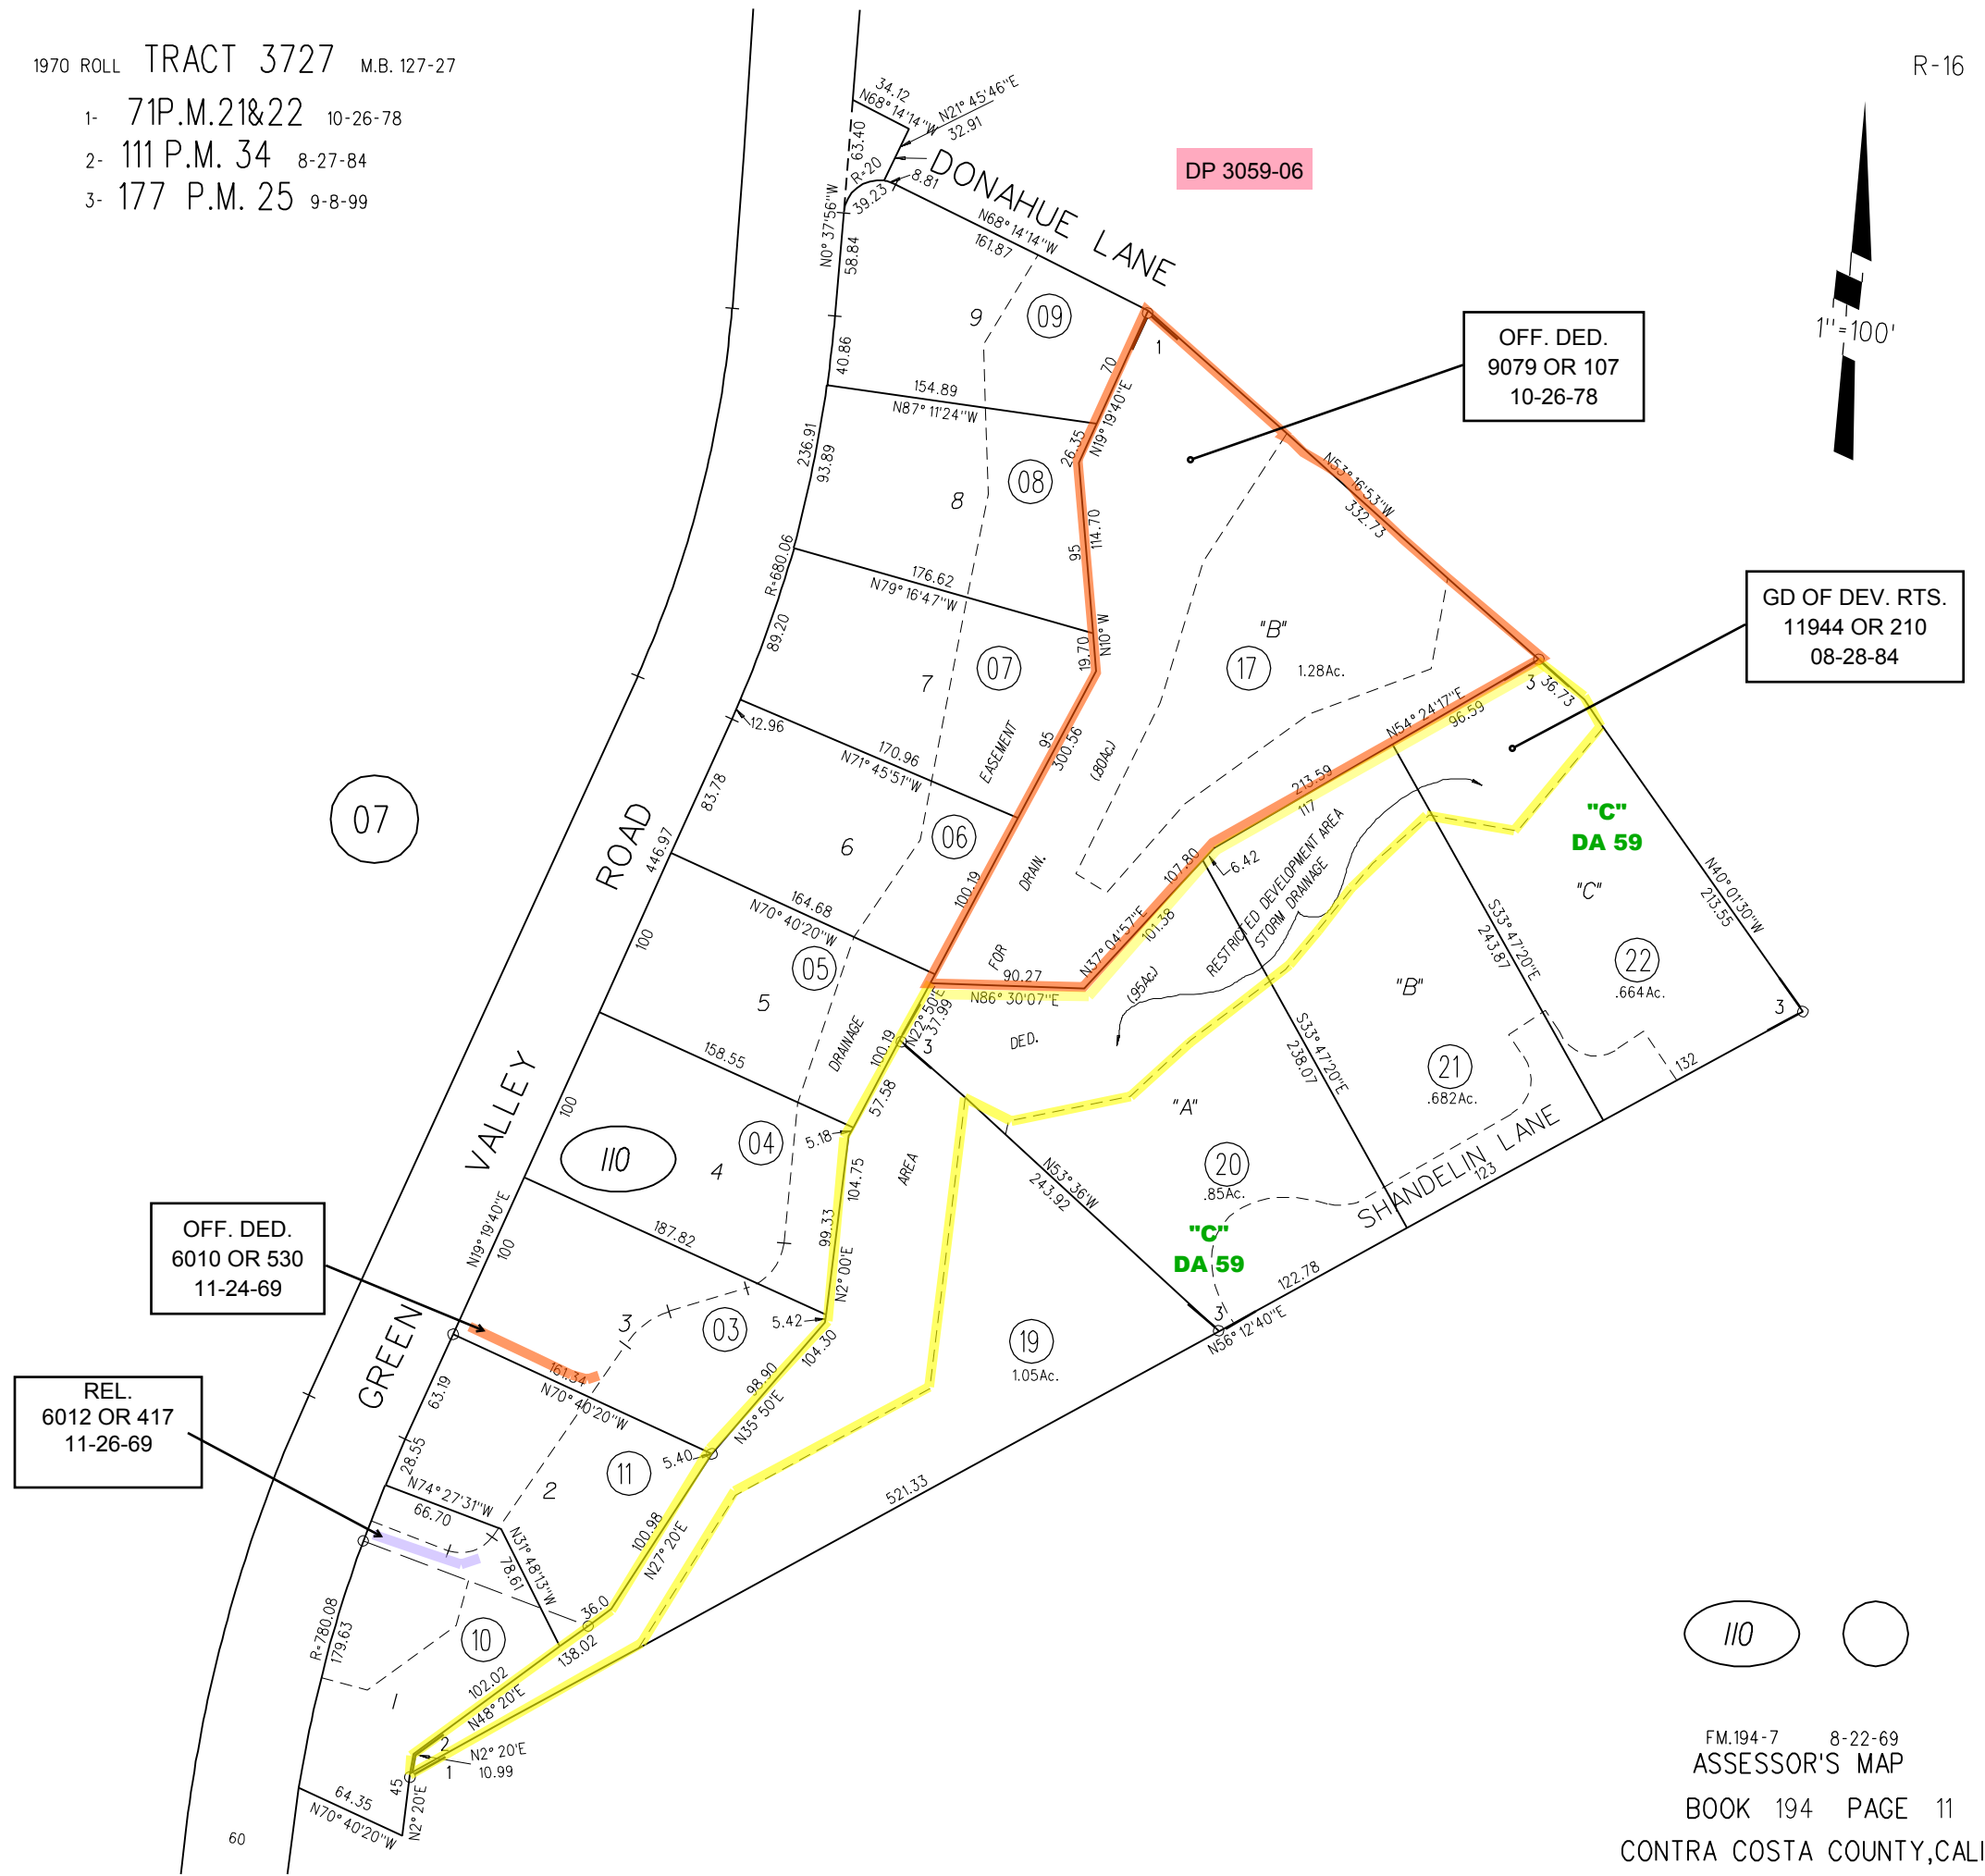

- 1- 71P.M.21&22 10-26-78
- 2- 111 P.M. 34 8-27-84
- 3- 177 P.M. 25 9-8-99

OFF. DED.
6010 OR 530
11-24-69

REL.
6012 OR 417
11-26-69

DP 3059-06

OFF. DED.
9079 OR 107
10-26-78

GD OF DEV. RTS.
11944 OR 210
08-28-84

110