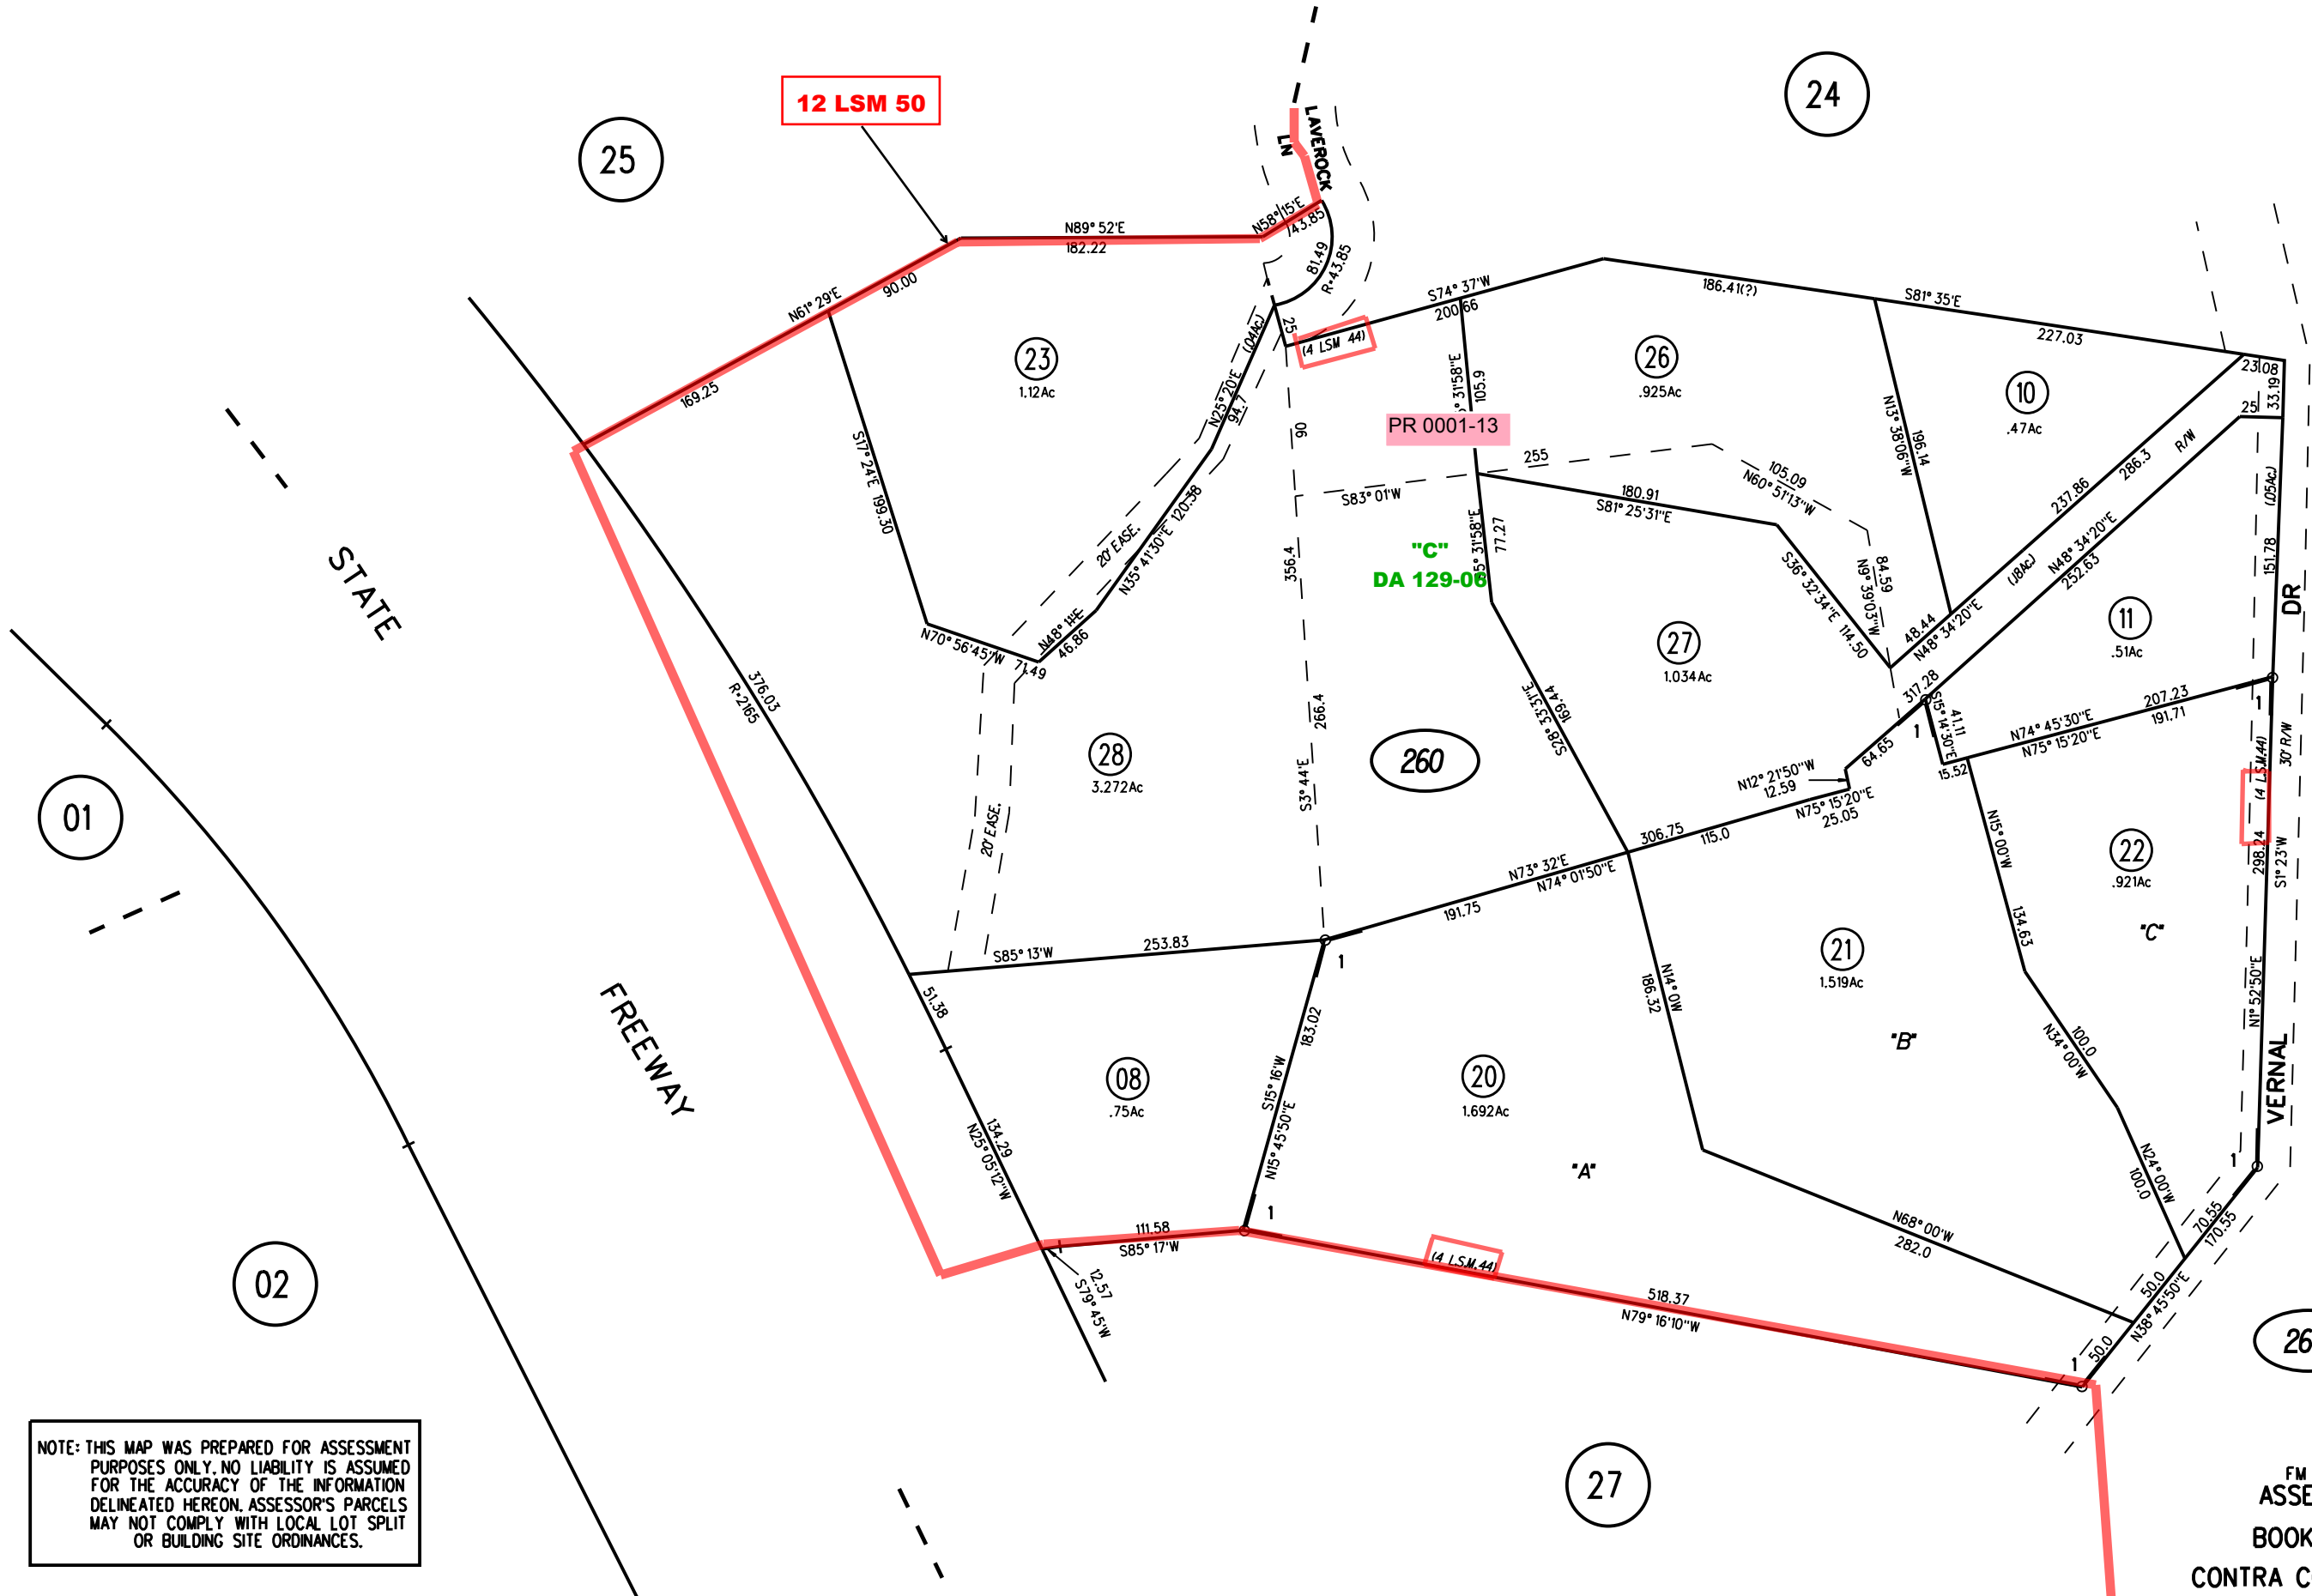

RANCHO SAN RAMON
1-197PM9 6/30/06

NOTE: THIS MAP WAS PREPARED FOR ASSESSMENT PURPOSES ONLY. NO LIABILITY IS ASSUMED FOR THE ACCURACY OF THE INFORMATION DELINEATED HEREON. ASSESSOR'S PARCELS MAY NOT COMPLY WITH LOCAL LOT SPLIT OR BUILDING SITE ORDINANCES.