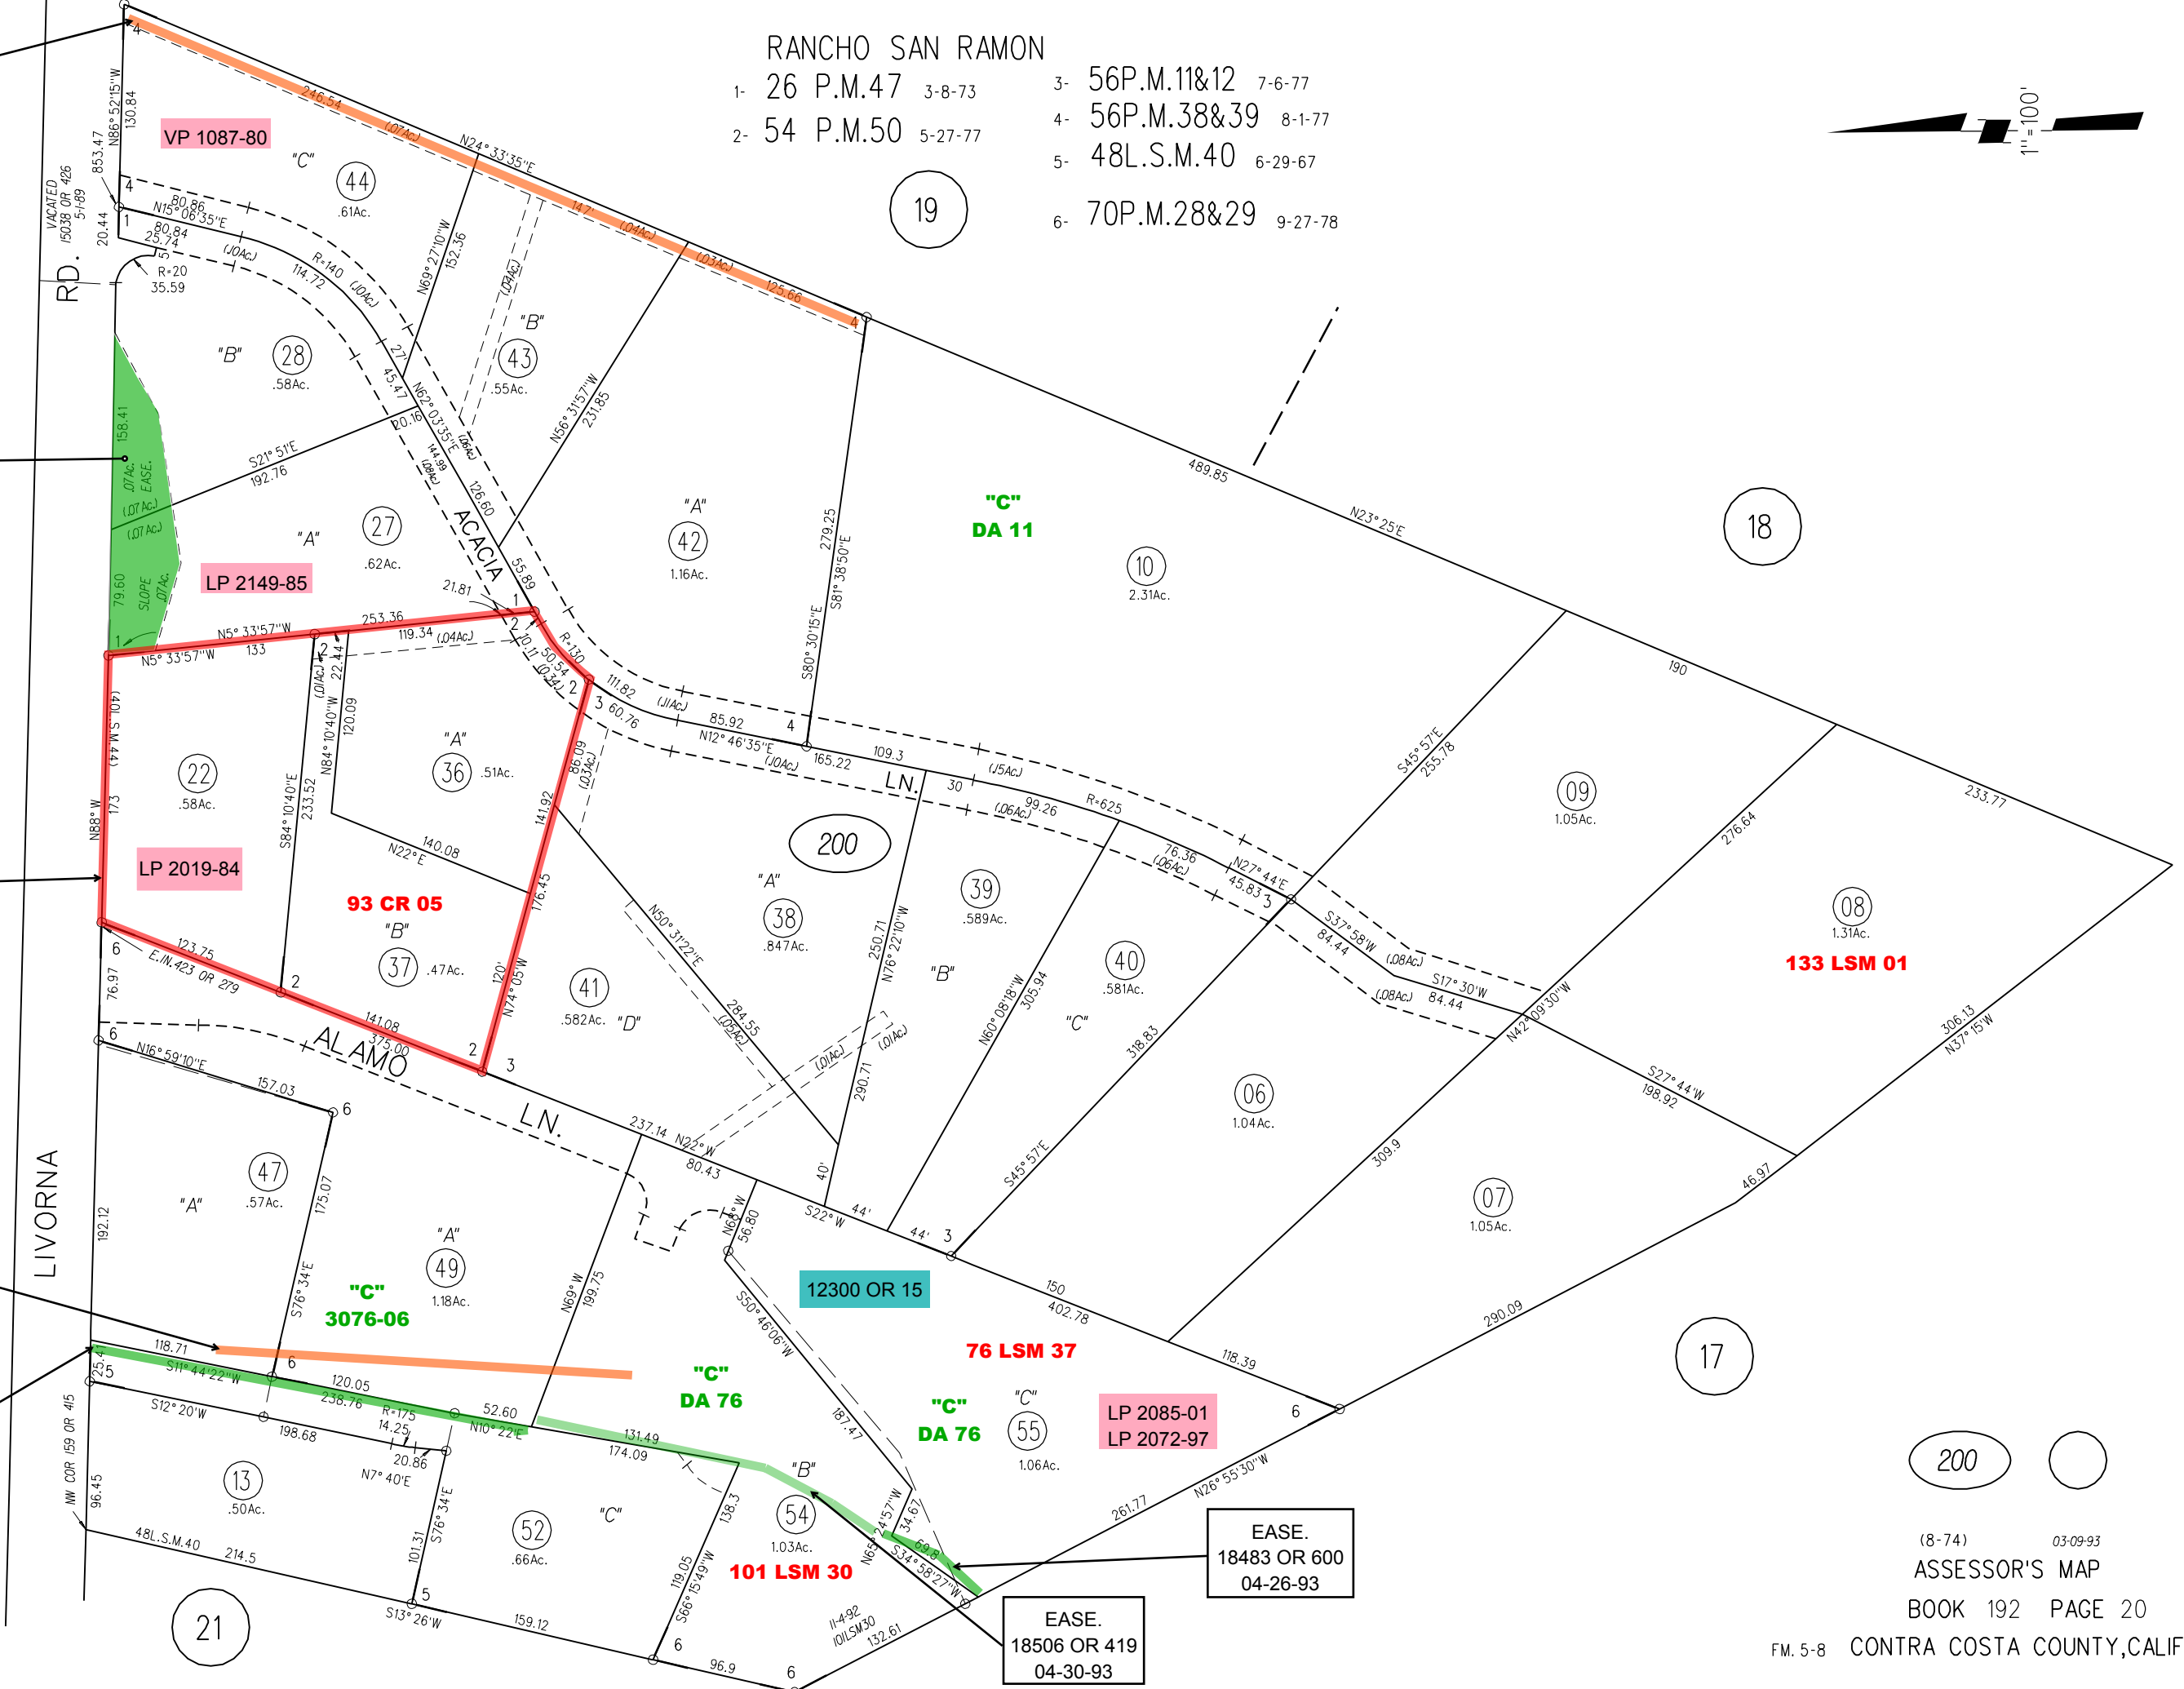

RANCHO SAN RAMON

- 1- 26 P.M.47 3-8-73
- 2- 54 P.M.50 5-27-77
- 3- 56P.M.11&12 7-6-77
- 4- 56P.M.38&39 8-1-77
- 5- 48L.S.M.40 6-29-67
- 6- 70P.M.28&29 9-27-78

OFF. DED.  
8443 OR 884  
08-01-77

EASE.  
6912 OR 26  
04-12-73

P.B.  
187

40 LSM 44

OFF. DED.  
7635 OR 815 & 818  
09-29-75

EASE.  
18506 OR 413  
04-30-93

EASE.  
18483 OR 600  
04-26-93

EASE.  
18506 OR 419  
04-30-93

200

(8-74) 03-09-93

ASSESSOR'S MAP

BOOK 192 PAGE 20