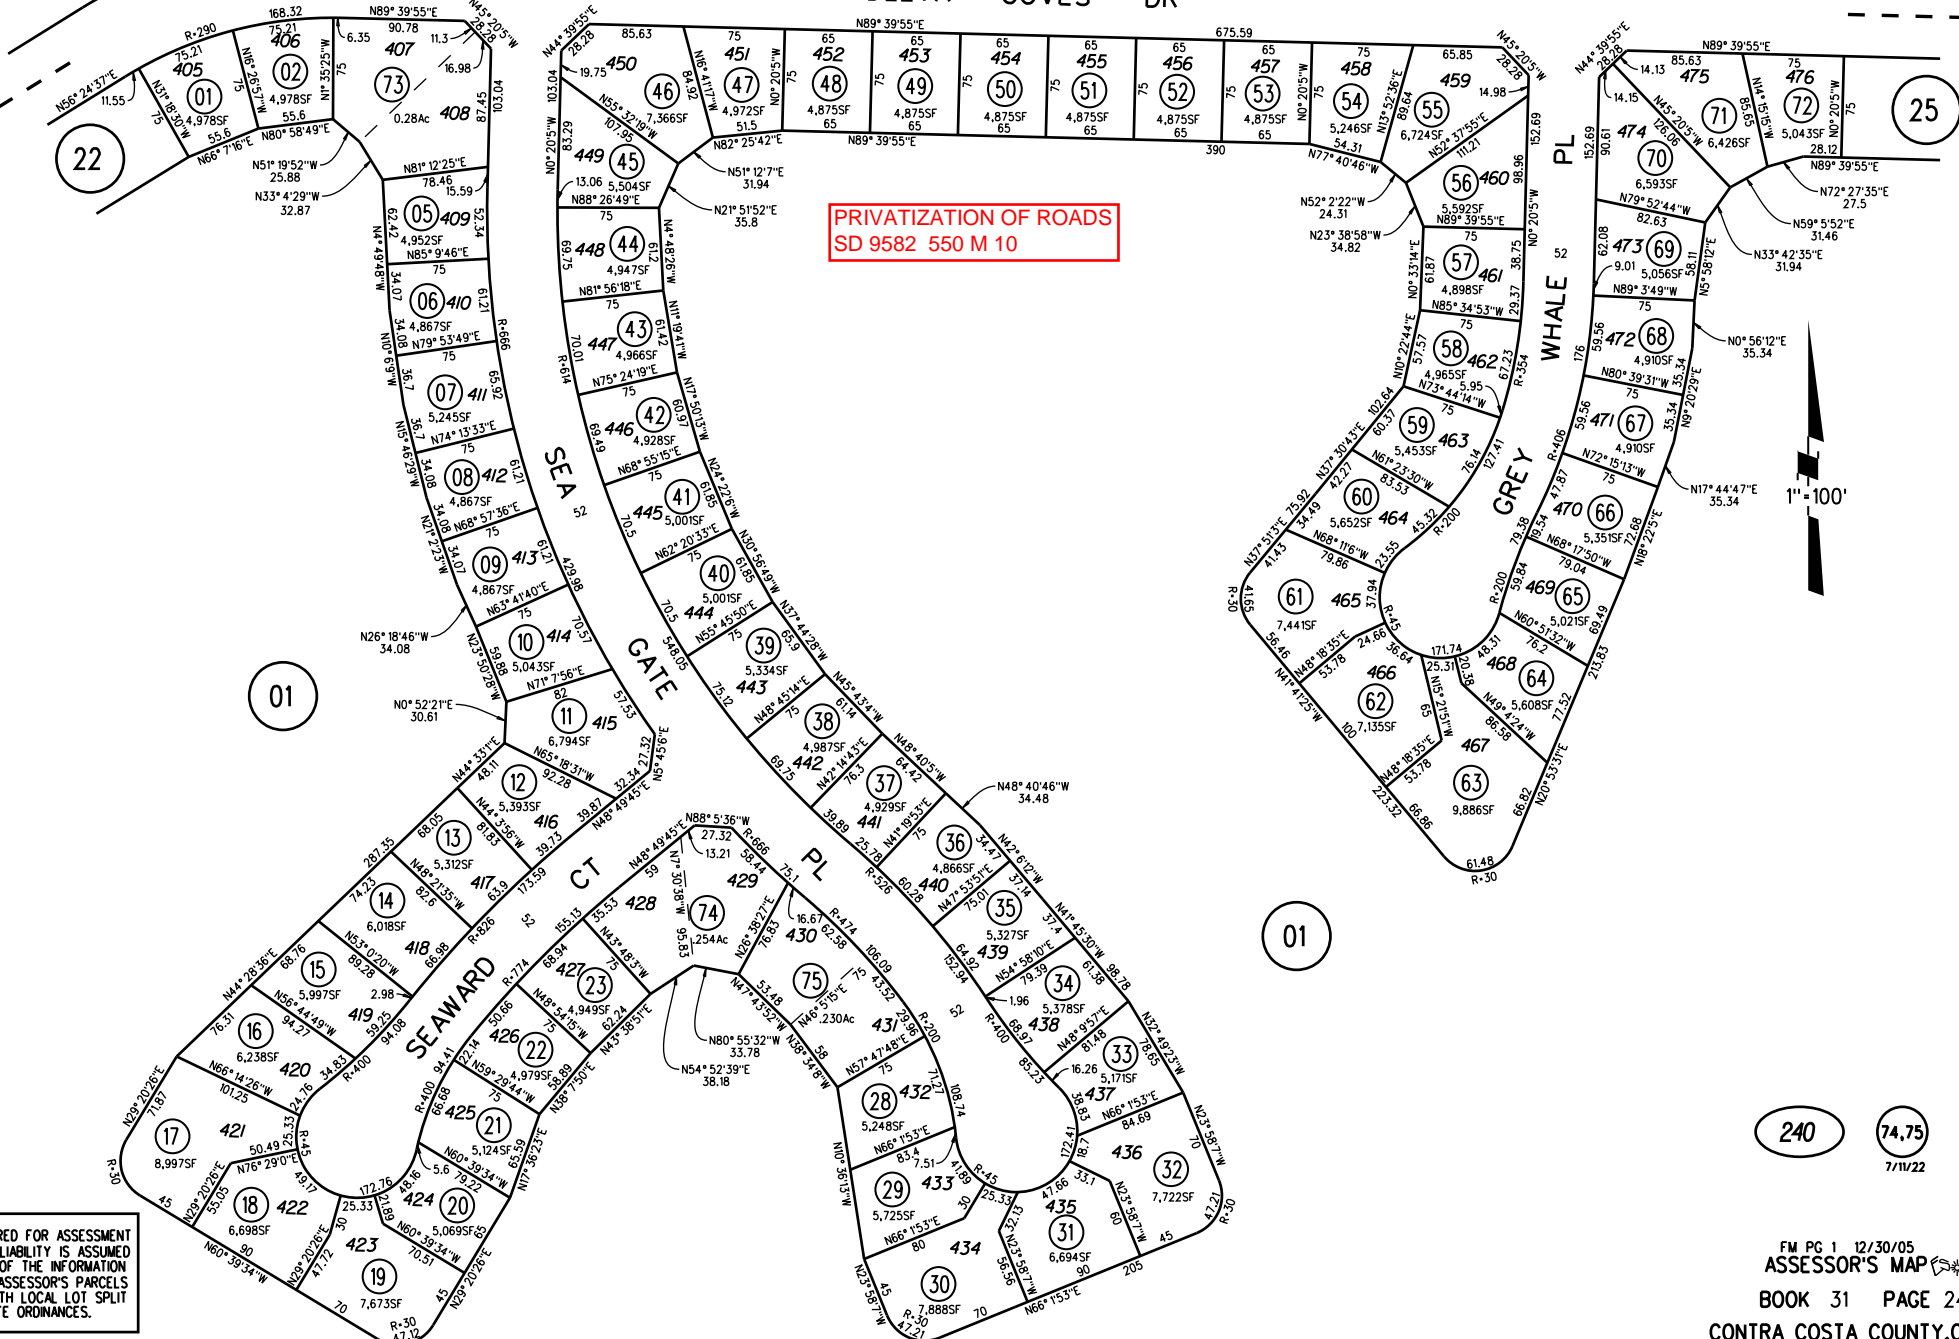

01

01

DELTA COVES DR

PRIVATIZATION OF ROADS
SD 9582 550 M 10

NOTE: THIS MAP WAS PREPARED FOR ASSESSMENT PURPOSES ONLY. NO LIABILITY IS ASSUMED FOR THE ACCURACY OF THE INFORMATION DELINEATED HEREON. ASSESSOR'S PARCELS MAY NOT COMPLY WITH LOCAL LOT SPLIT OR BUILDING SITE ORDINANCES.

01

01

240

74.75
7/1/22