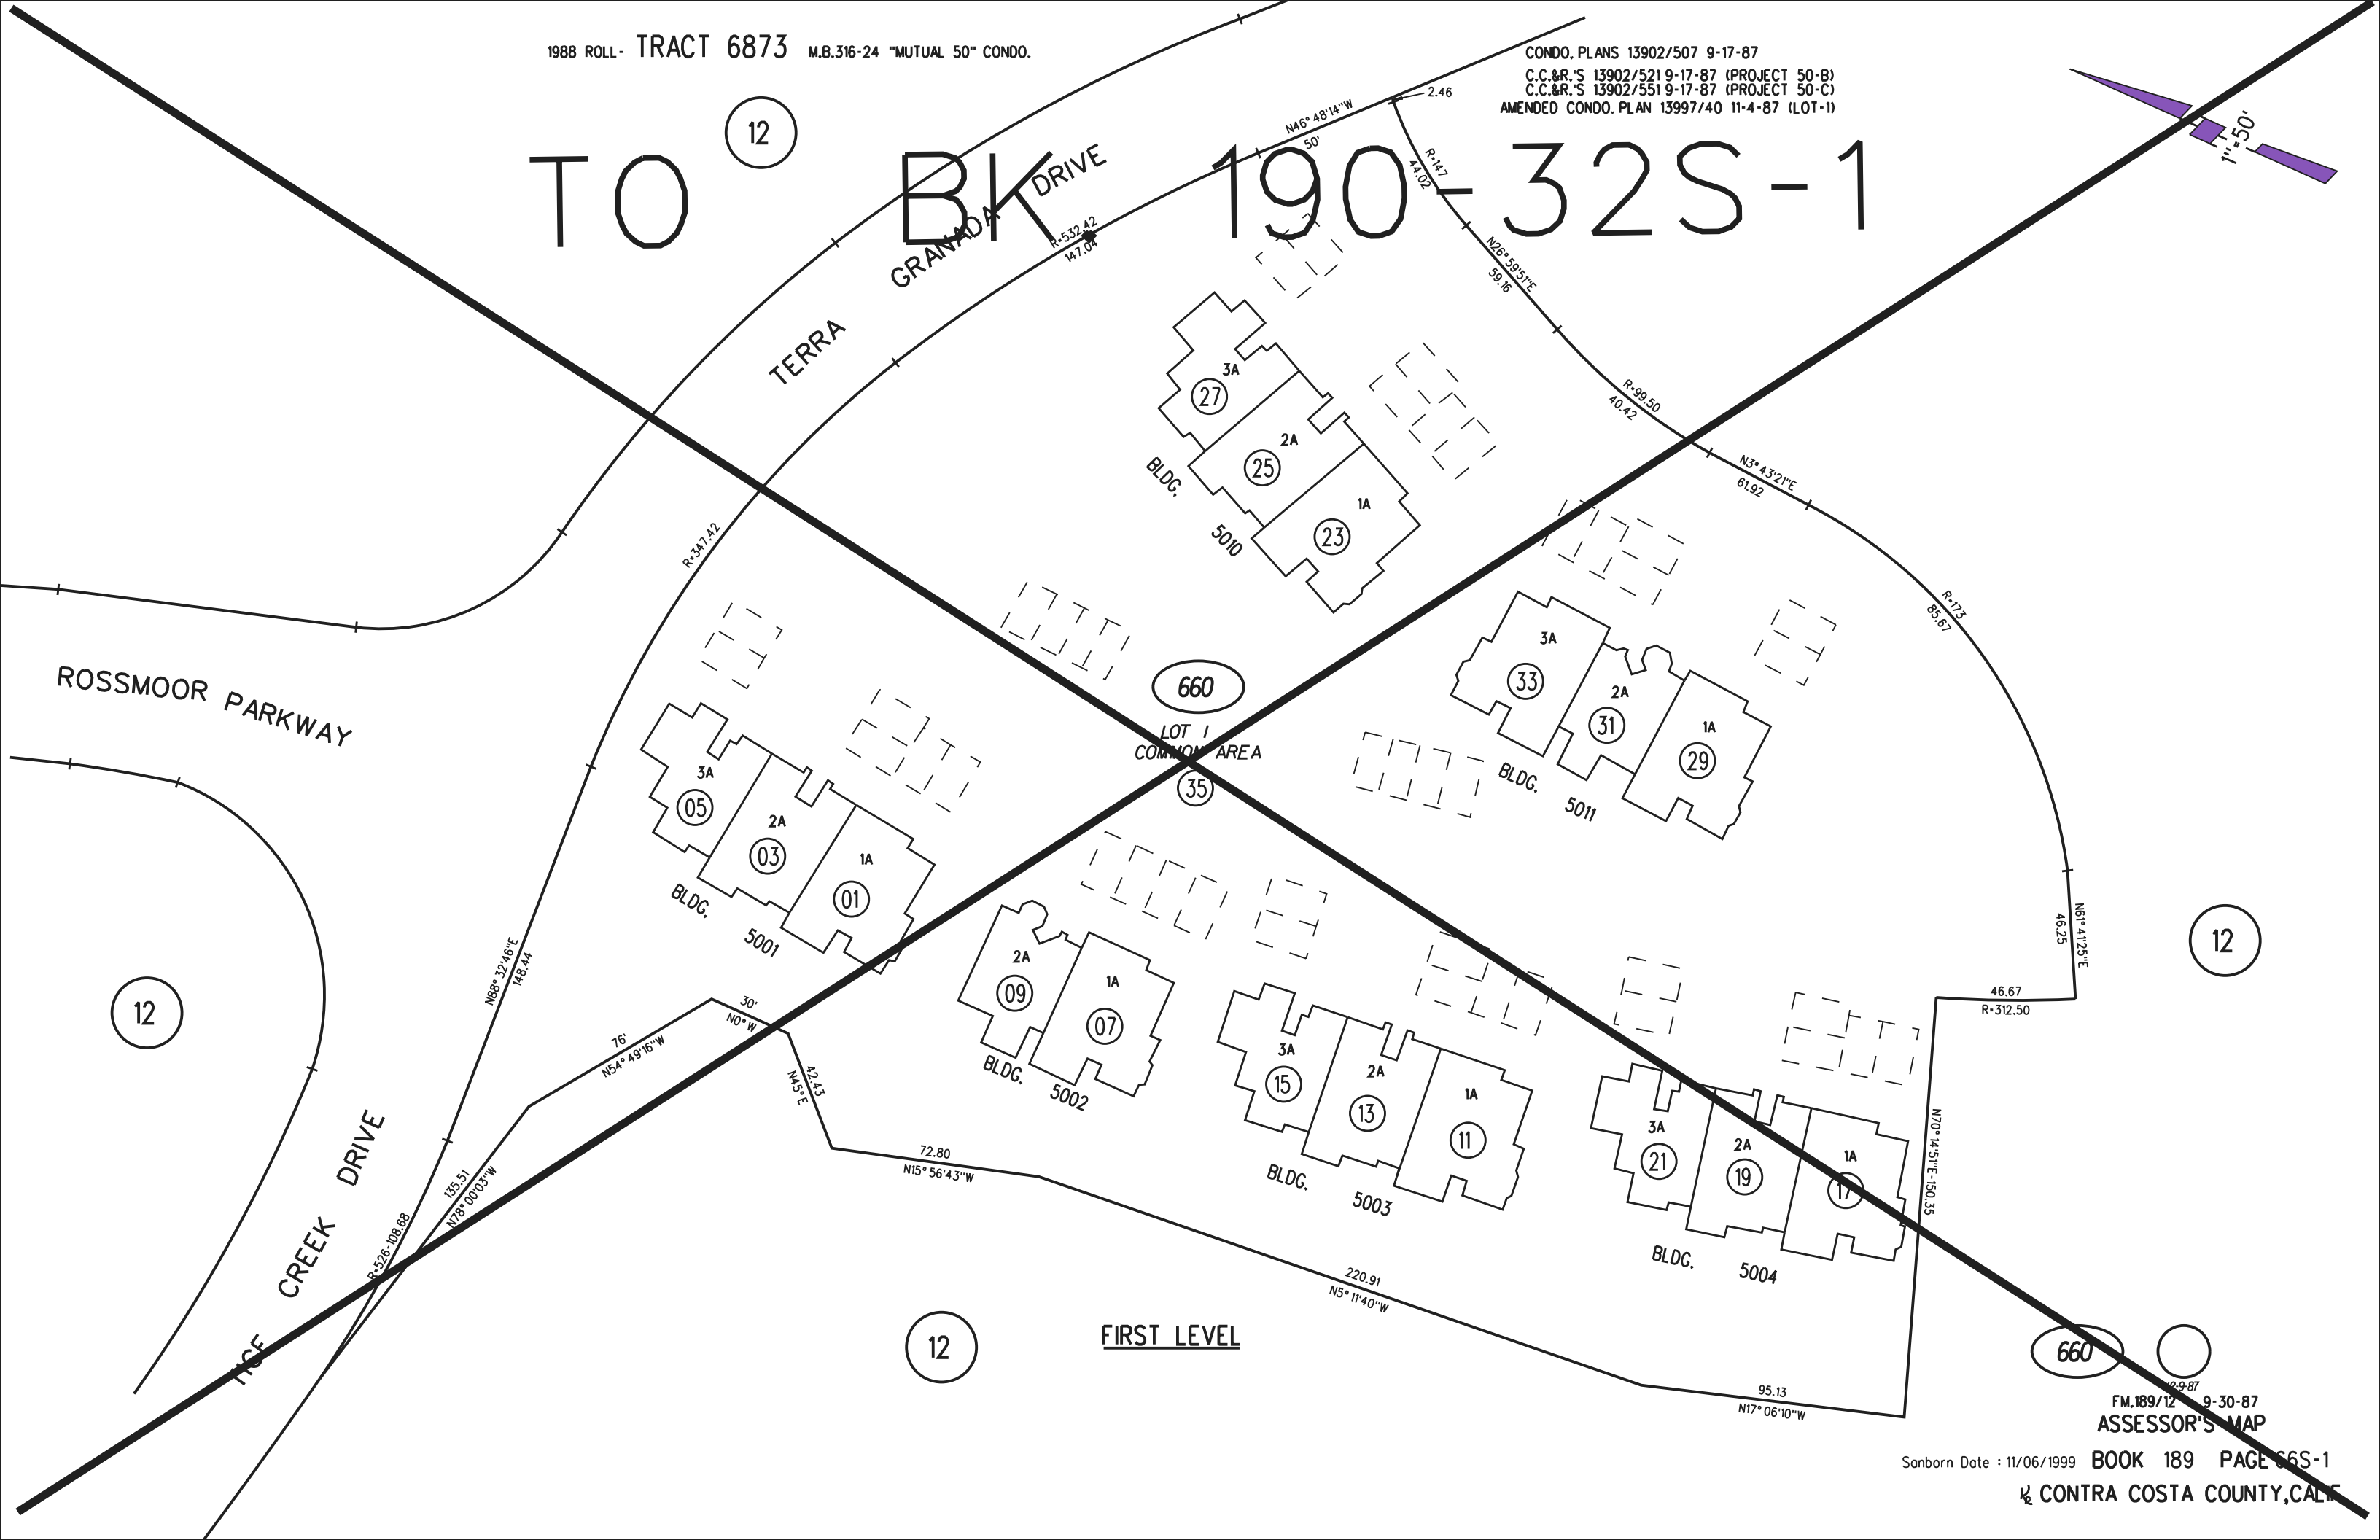

TO BKT DRIVE 190-32S-1

660

LOT 1
COMMON AREA

35

FIRST LEVEL

660