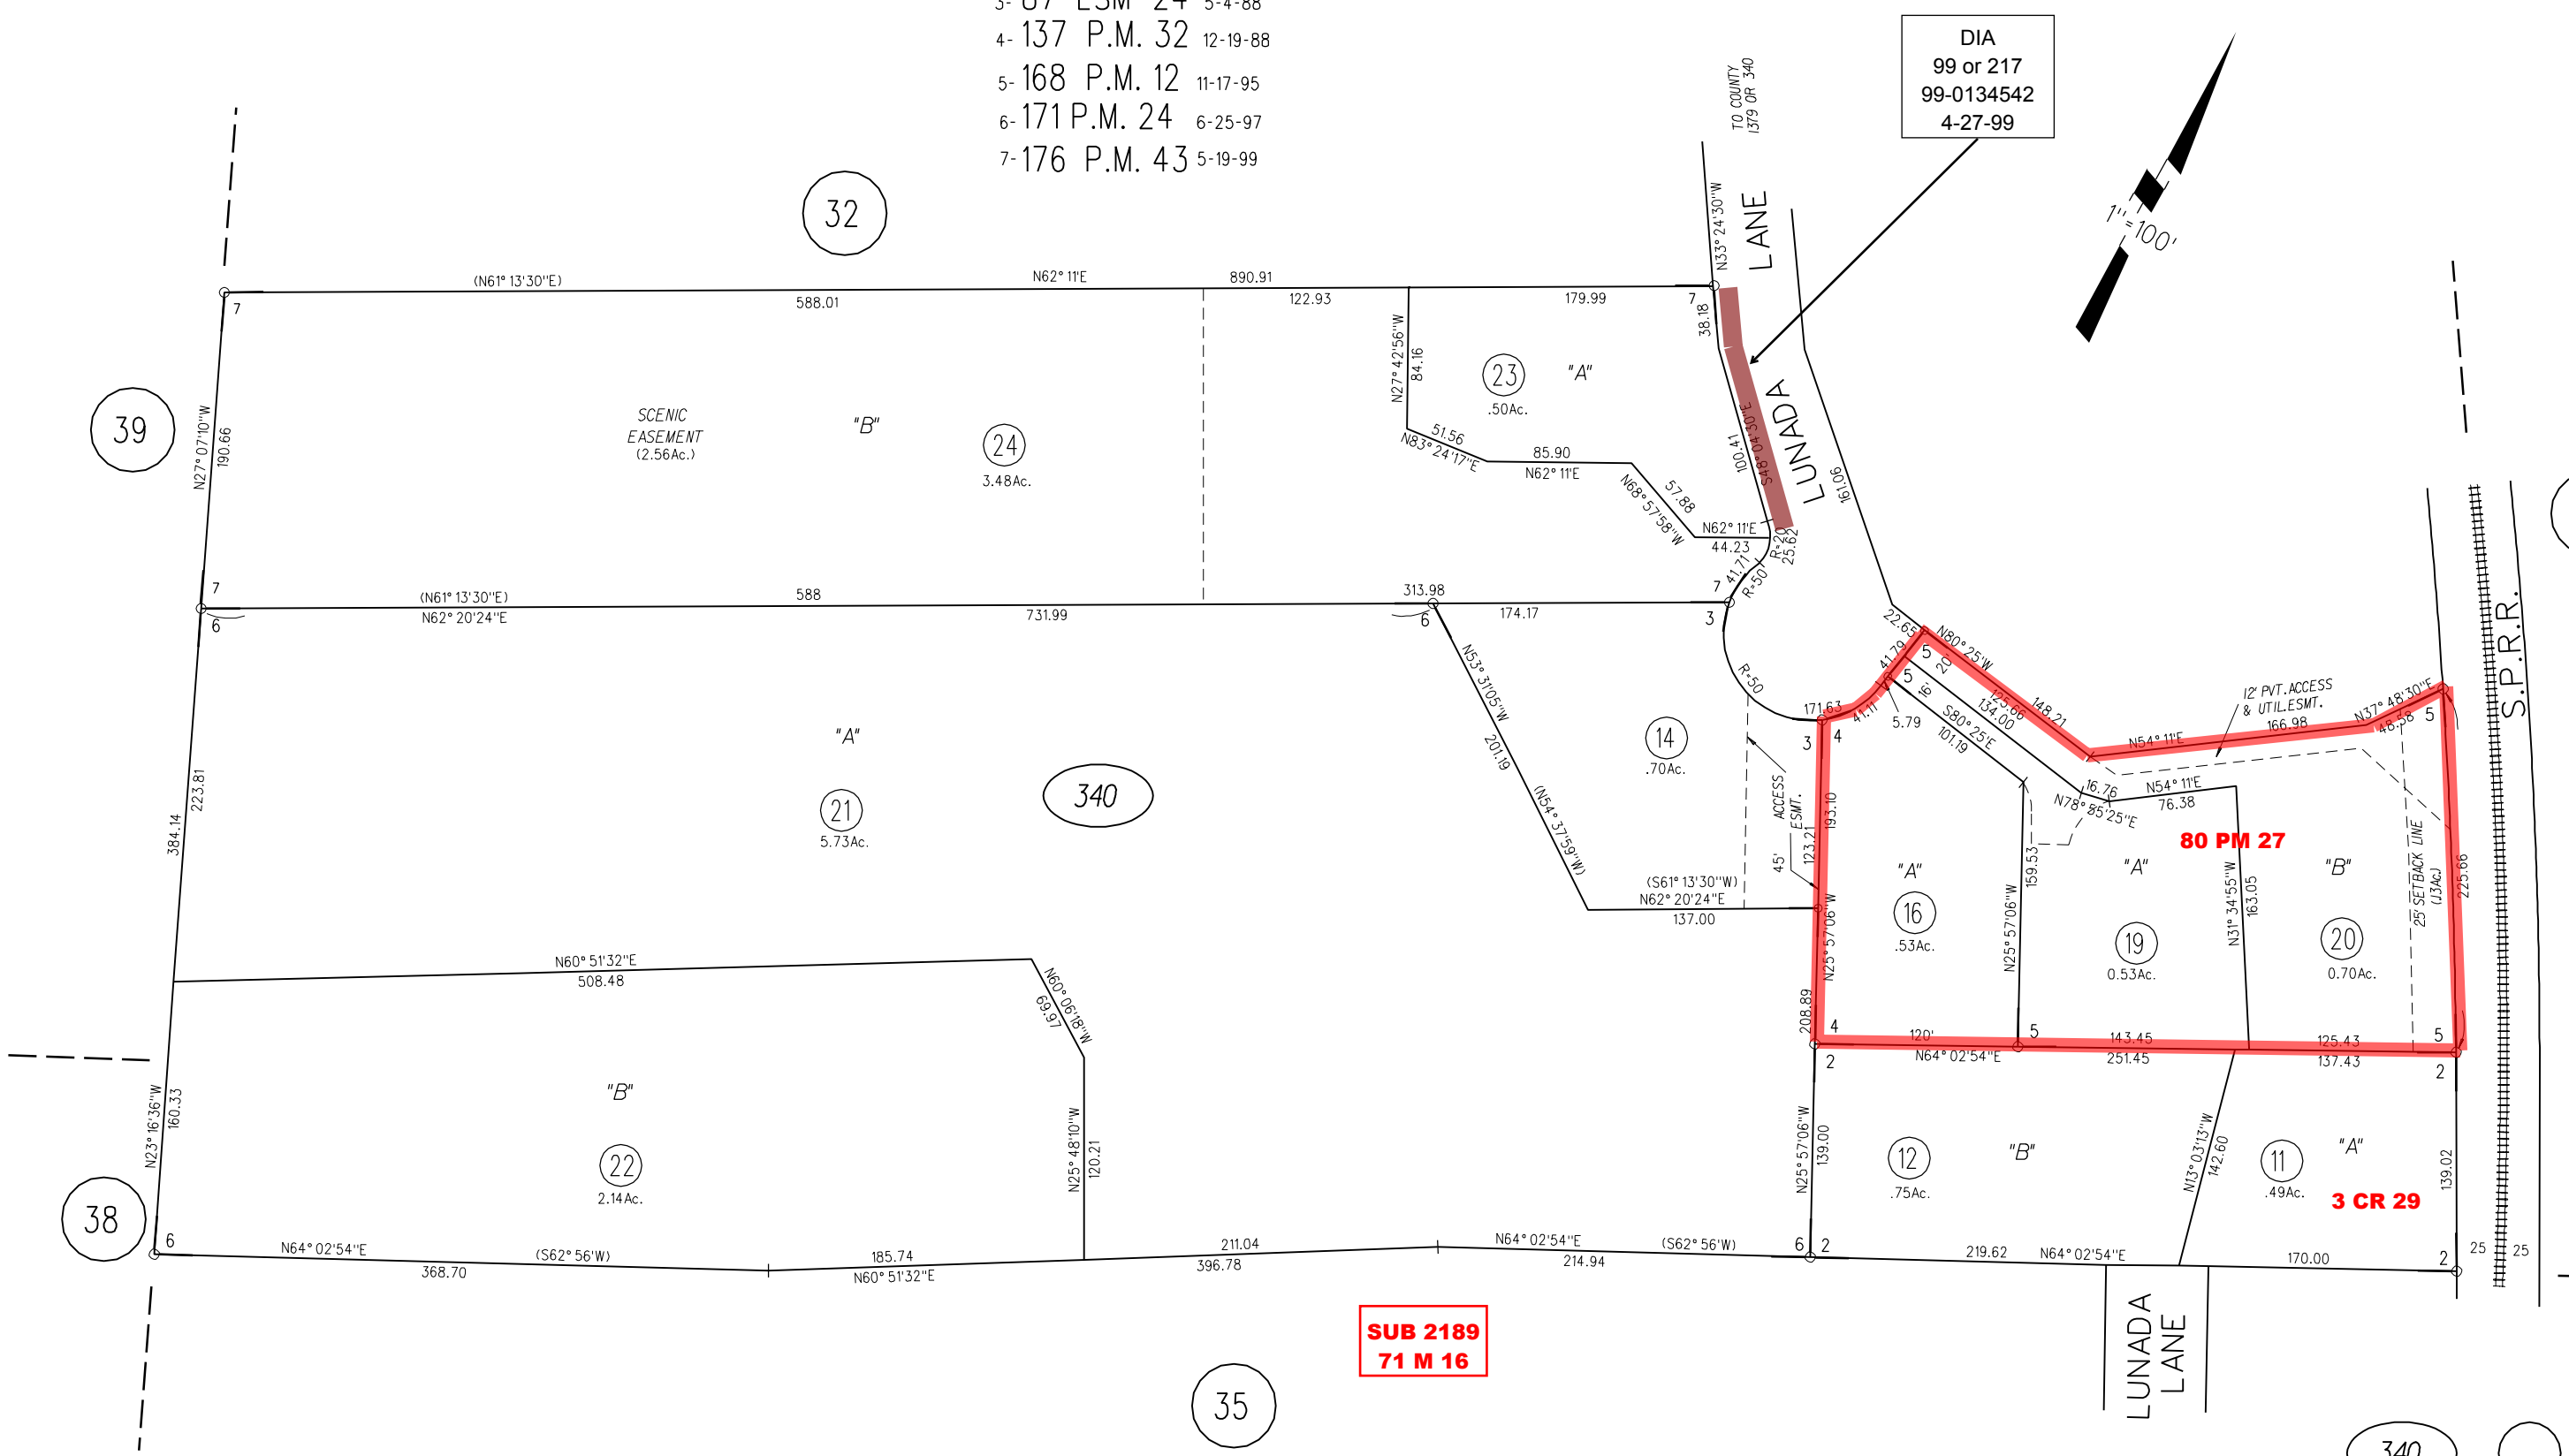

RANCHO SAN RAMON

- 2- 103 P.M. 24 11-4-82
- 3- 87 LSM 24 5-4-88
- 4- 137 P.M. 32 12-19-88
- 5- 168 P.M. 12 11-17-95
- 6- 171 P.M. 24 6-25-97
- 7- 176 P.M. 43 5-19-99

DIA
99 or 217
99-0134542
4-27-99

SUB 2189
71 M 16

DATE	CHANGE	BY
02-26-96	168 P.M. 12	RF
07-27-97	171 P M 24	RF