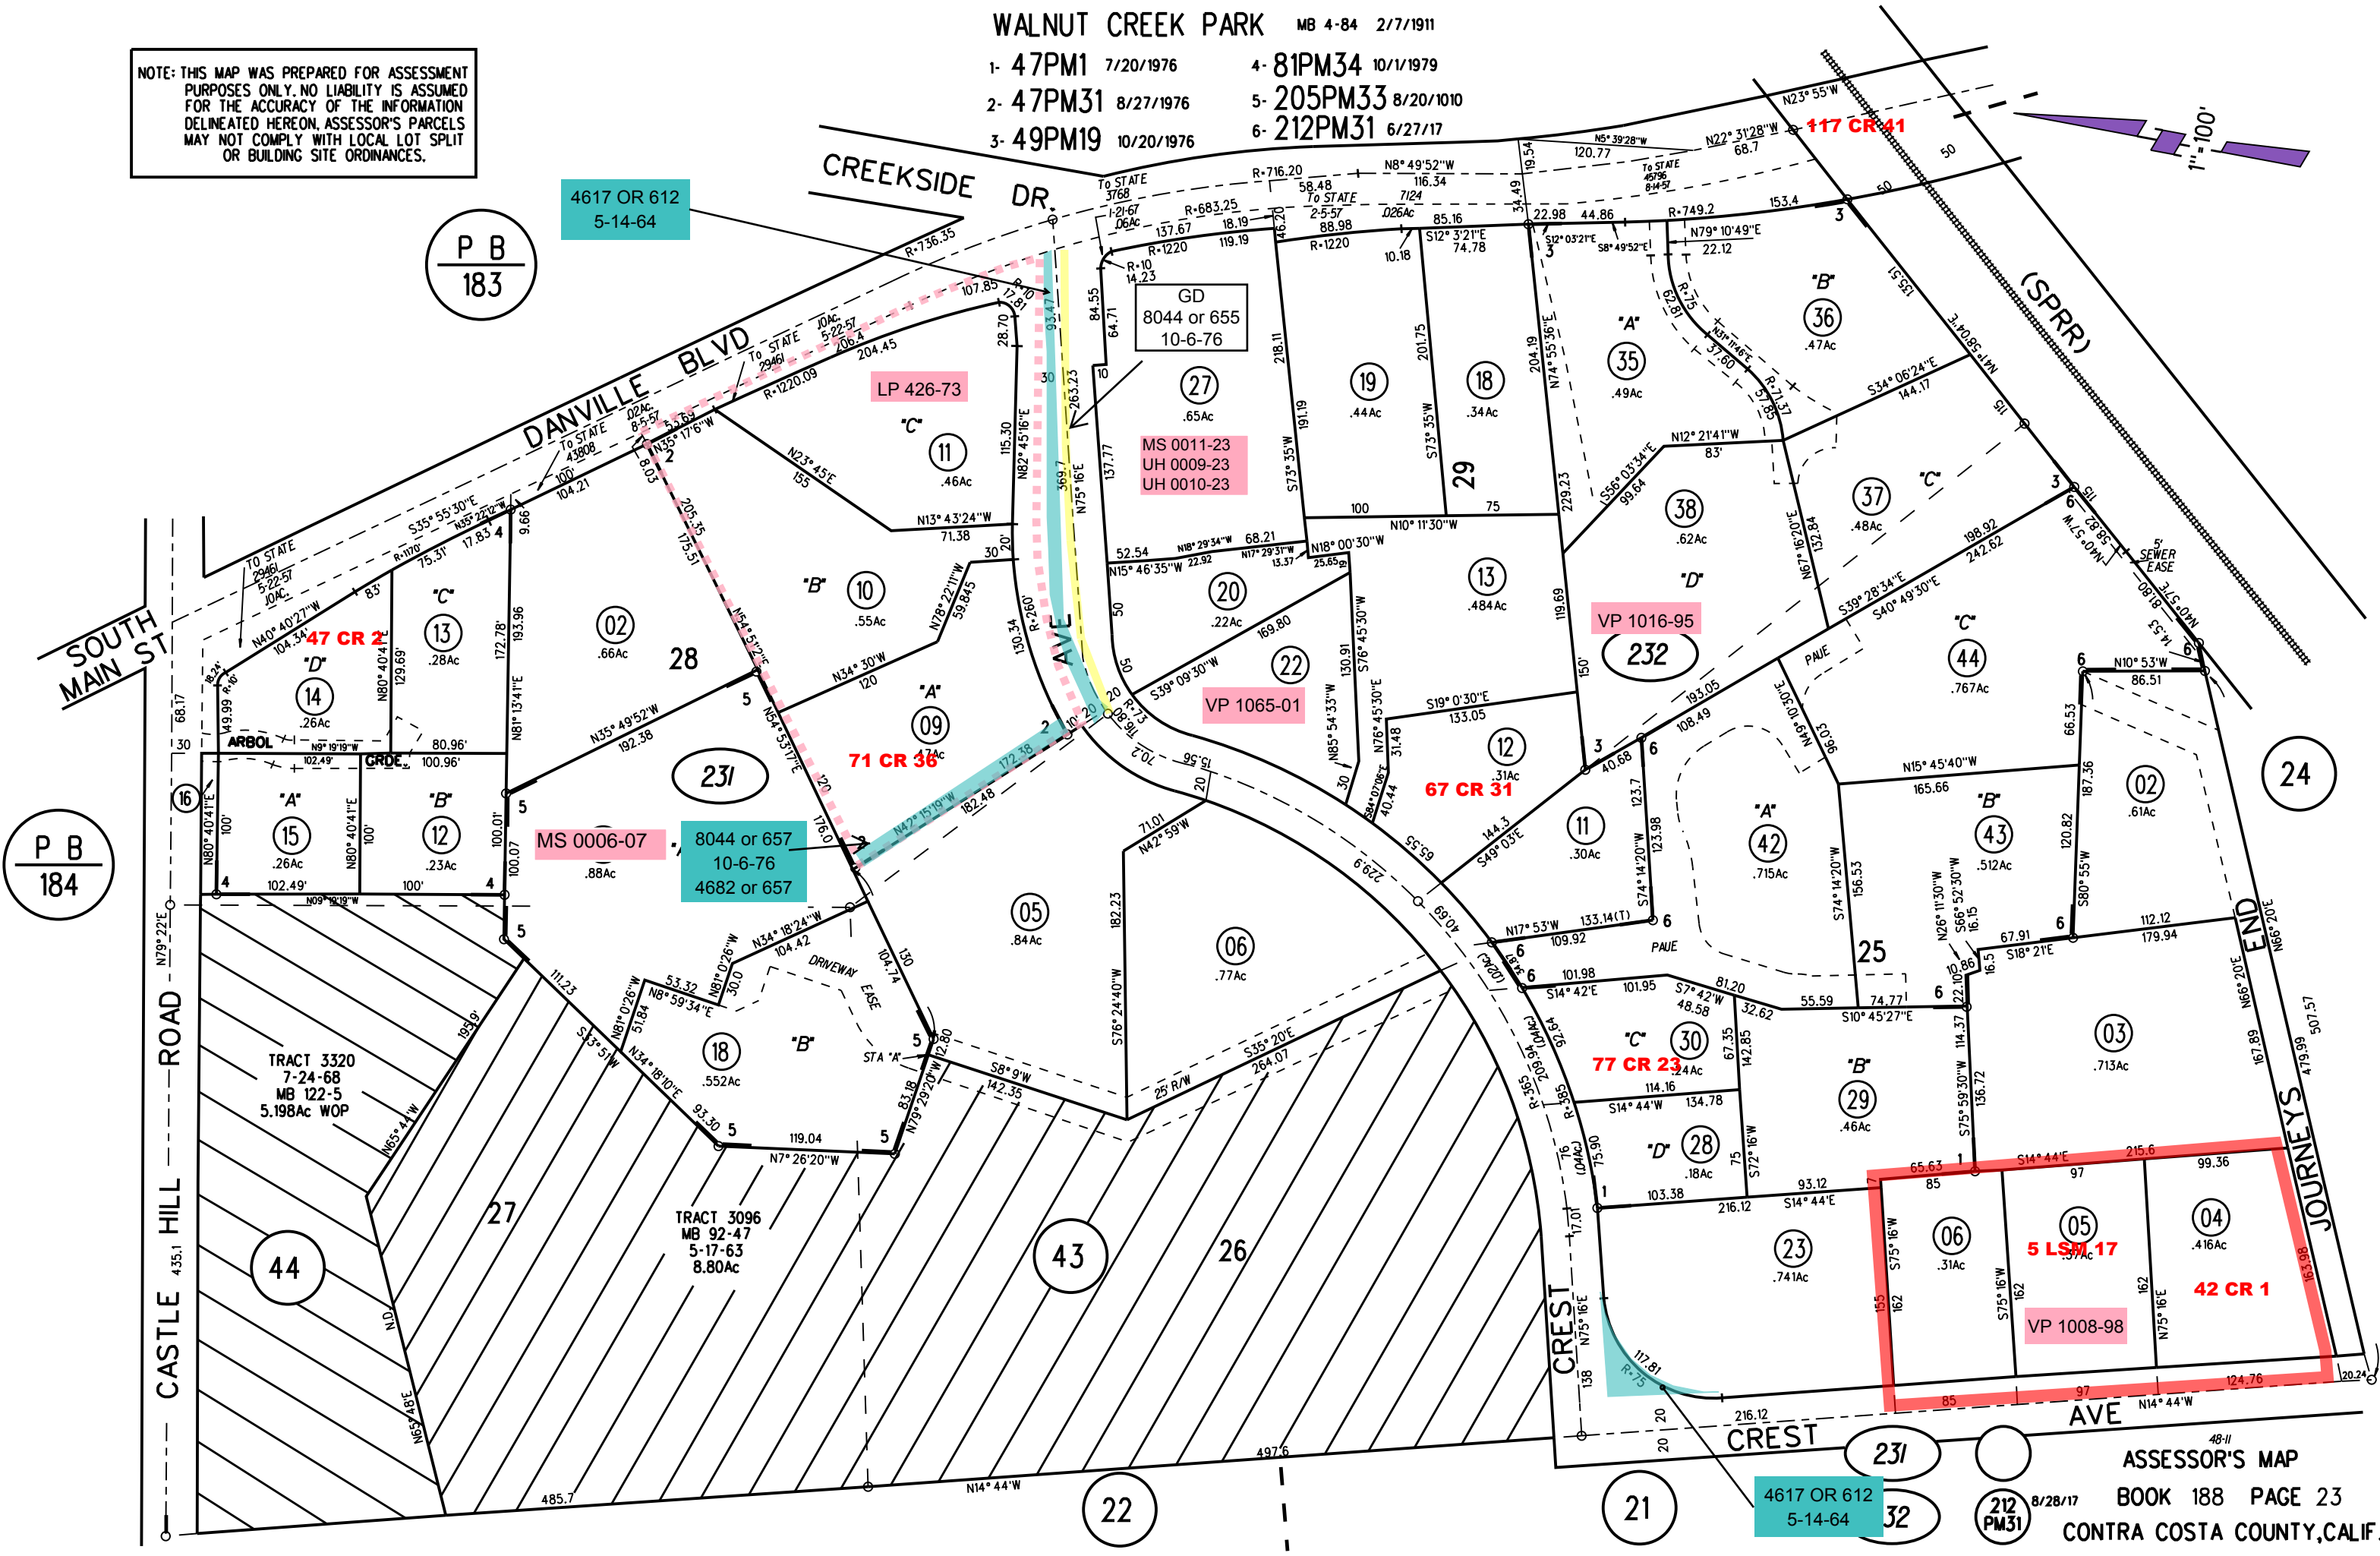

WALNUT CREEK PARK MB 4-84 2/7/1911

- 1- 47PM1 7/20/1976
- 2- 47PM31 8/27/1976
- 3- 49PM19 10/20/1976
- 4- 81PM34 10/1/1979
- 5- 205PM33 8/20/1010
- 6- 212PM31 6/27/17

NOTE: THIS MAP WAS PREPARED FOR ASSESSMENT PURPOSES ONLY. NO LIABILITY IS ASSUMED FOR THE ACCURACY OF THE INFORMATION DELINEATED HEREON. ASSESSOR'S PARCELS MAY NOT COMPLY WITH LOCAL LOT SPLIT OR BUILDING SITE ORDINANCES.

P B
183

P B
184

4617 OR 612
5-14-64

212
PM31