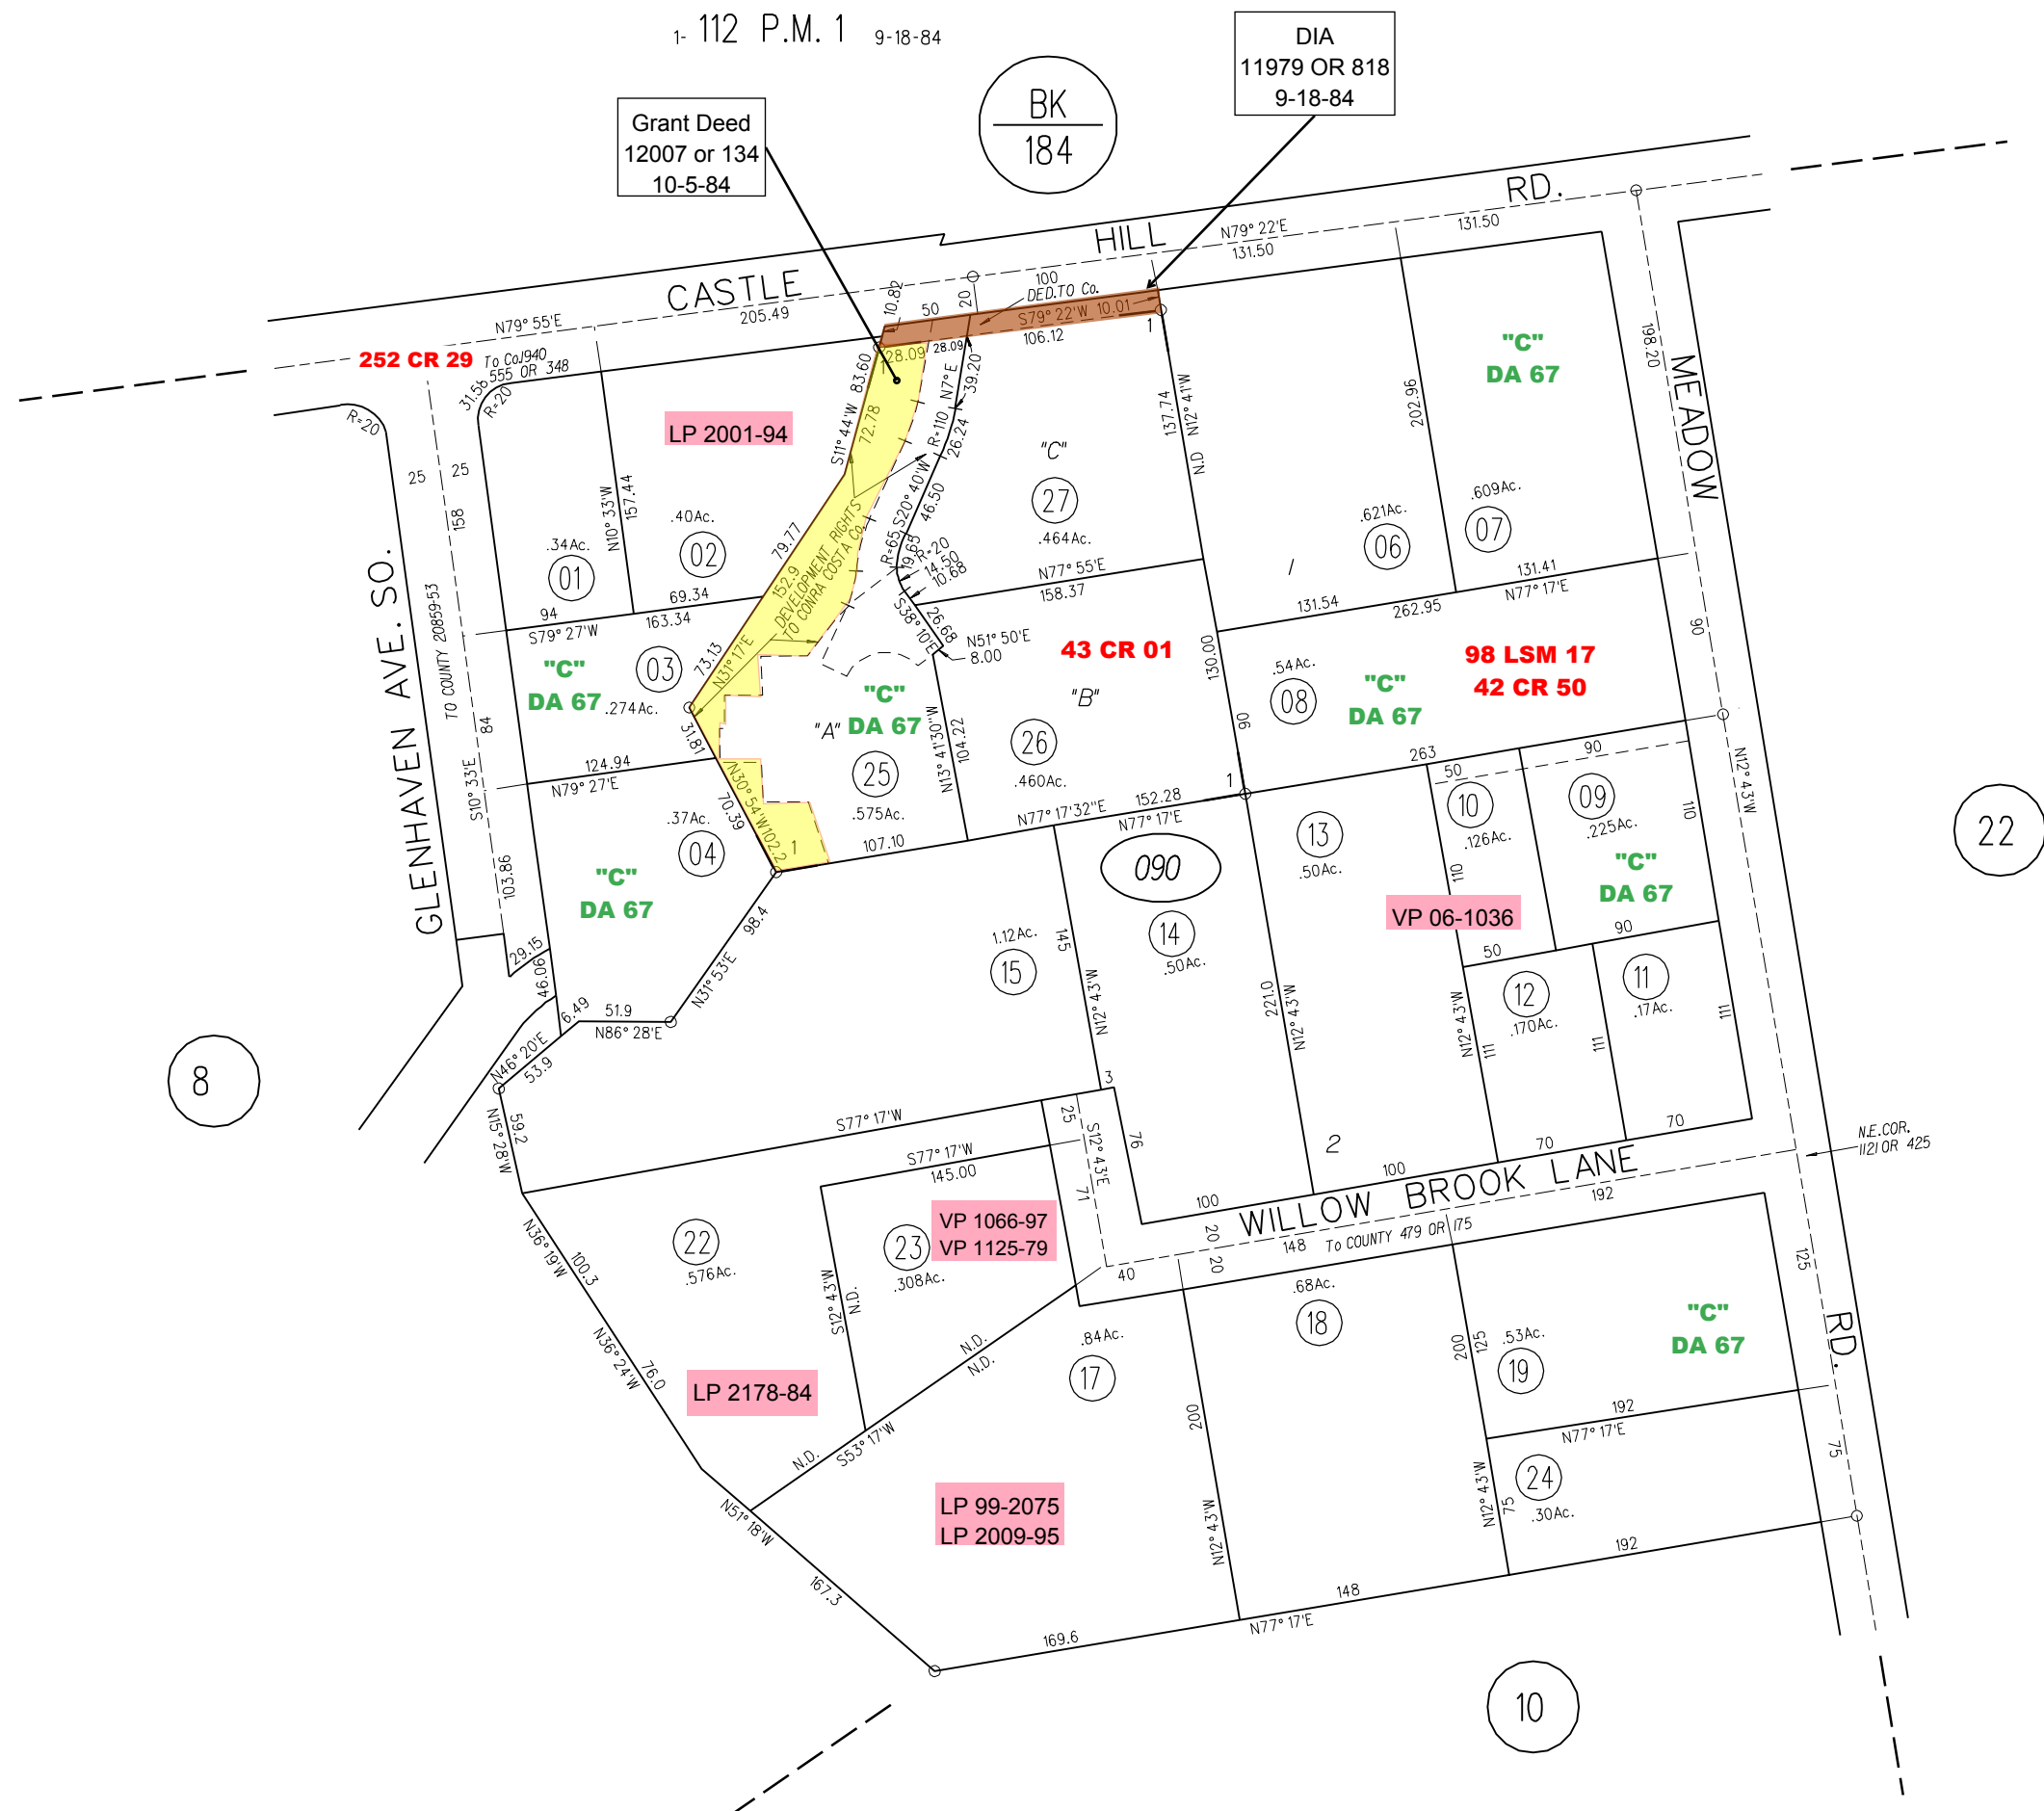

WALNUT CREEK PARK M.B. 4-84
RANCHO SAN RAMON

TAX CODE AREA

1- 112 P.M. 1 9-18-84

Grant Deed
12007 or 134
10-5-84

BK
184

DIA
11979 OR 818
9-18-84

22

8

090

10