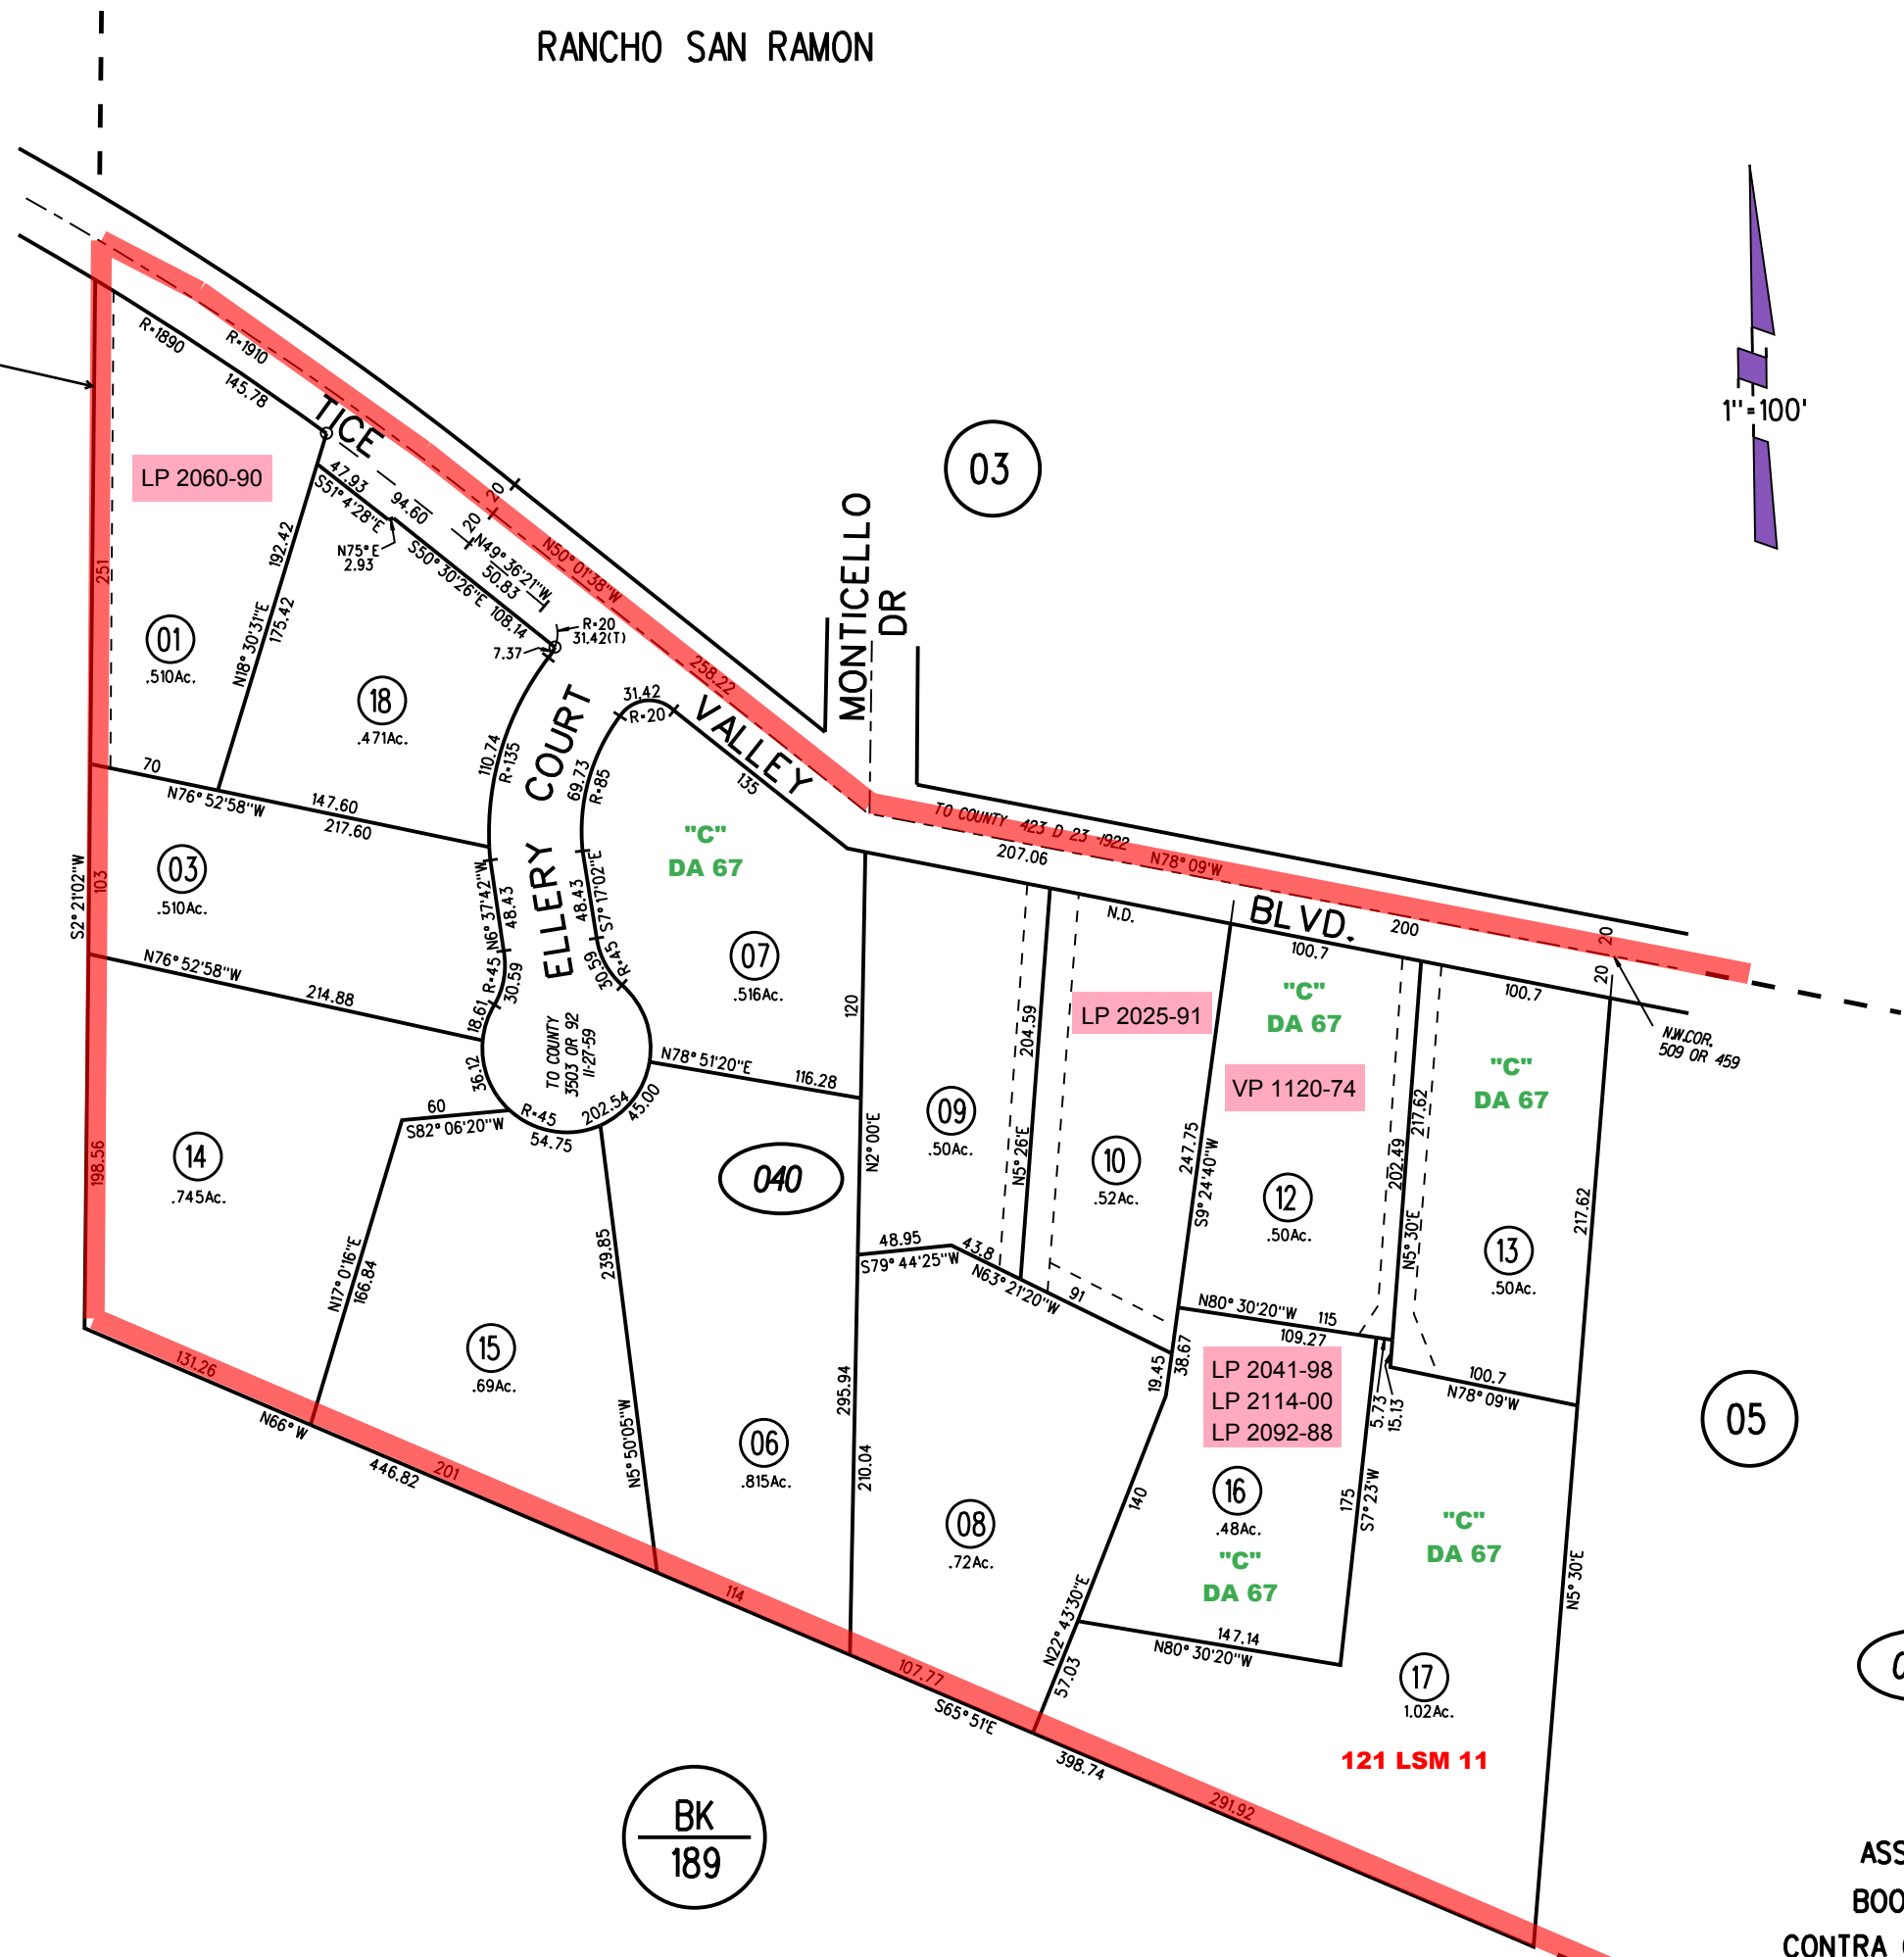

RANCHO SAN RAMON

7 LSM 7

BK 189

BK 189

NOTE: THIS MAP WAS PREPARED FOR ASSESSMENT PURPOSES ONLY. NO LIABILITY IS ASSUMED FOR THE ACCURACY OF THE INFORMATION DELINEATED HEREON. ASSESSOR'S PARCELS MAY NOT COMPLY WITH LOCAL LOT SPLIT OR BUILDING SITE ORDINANCES.

1" = 100'

05

040

18  
8/31/18