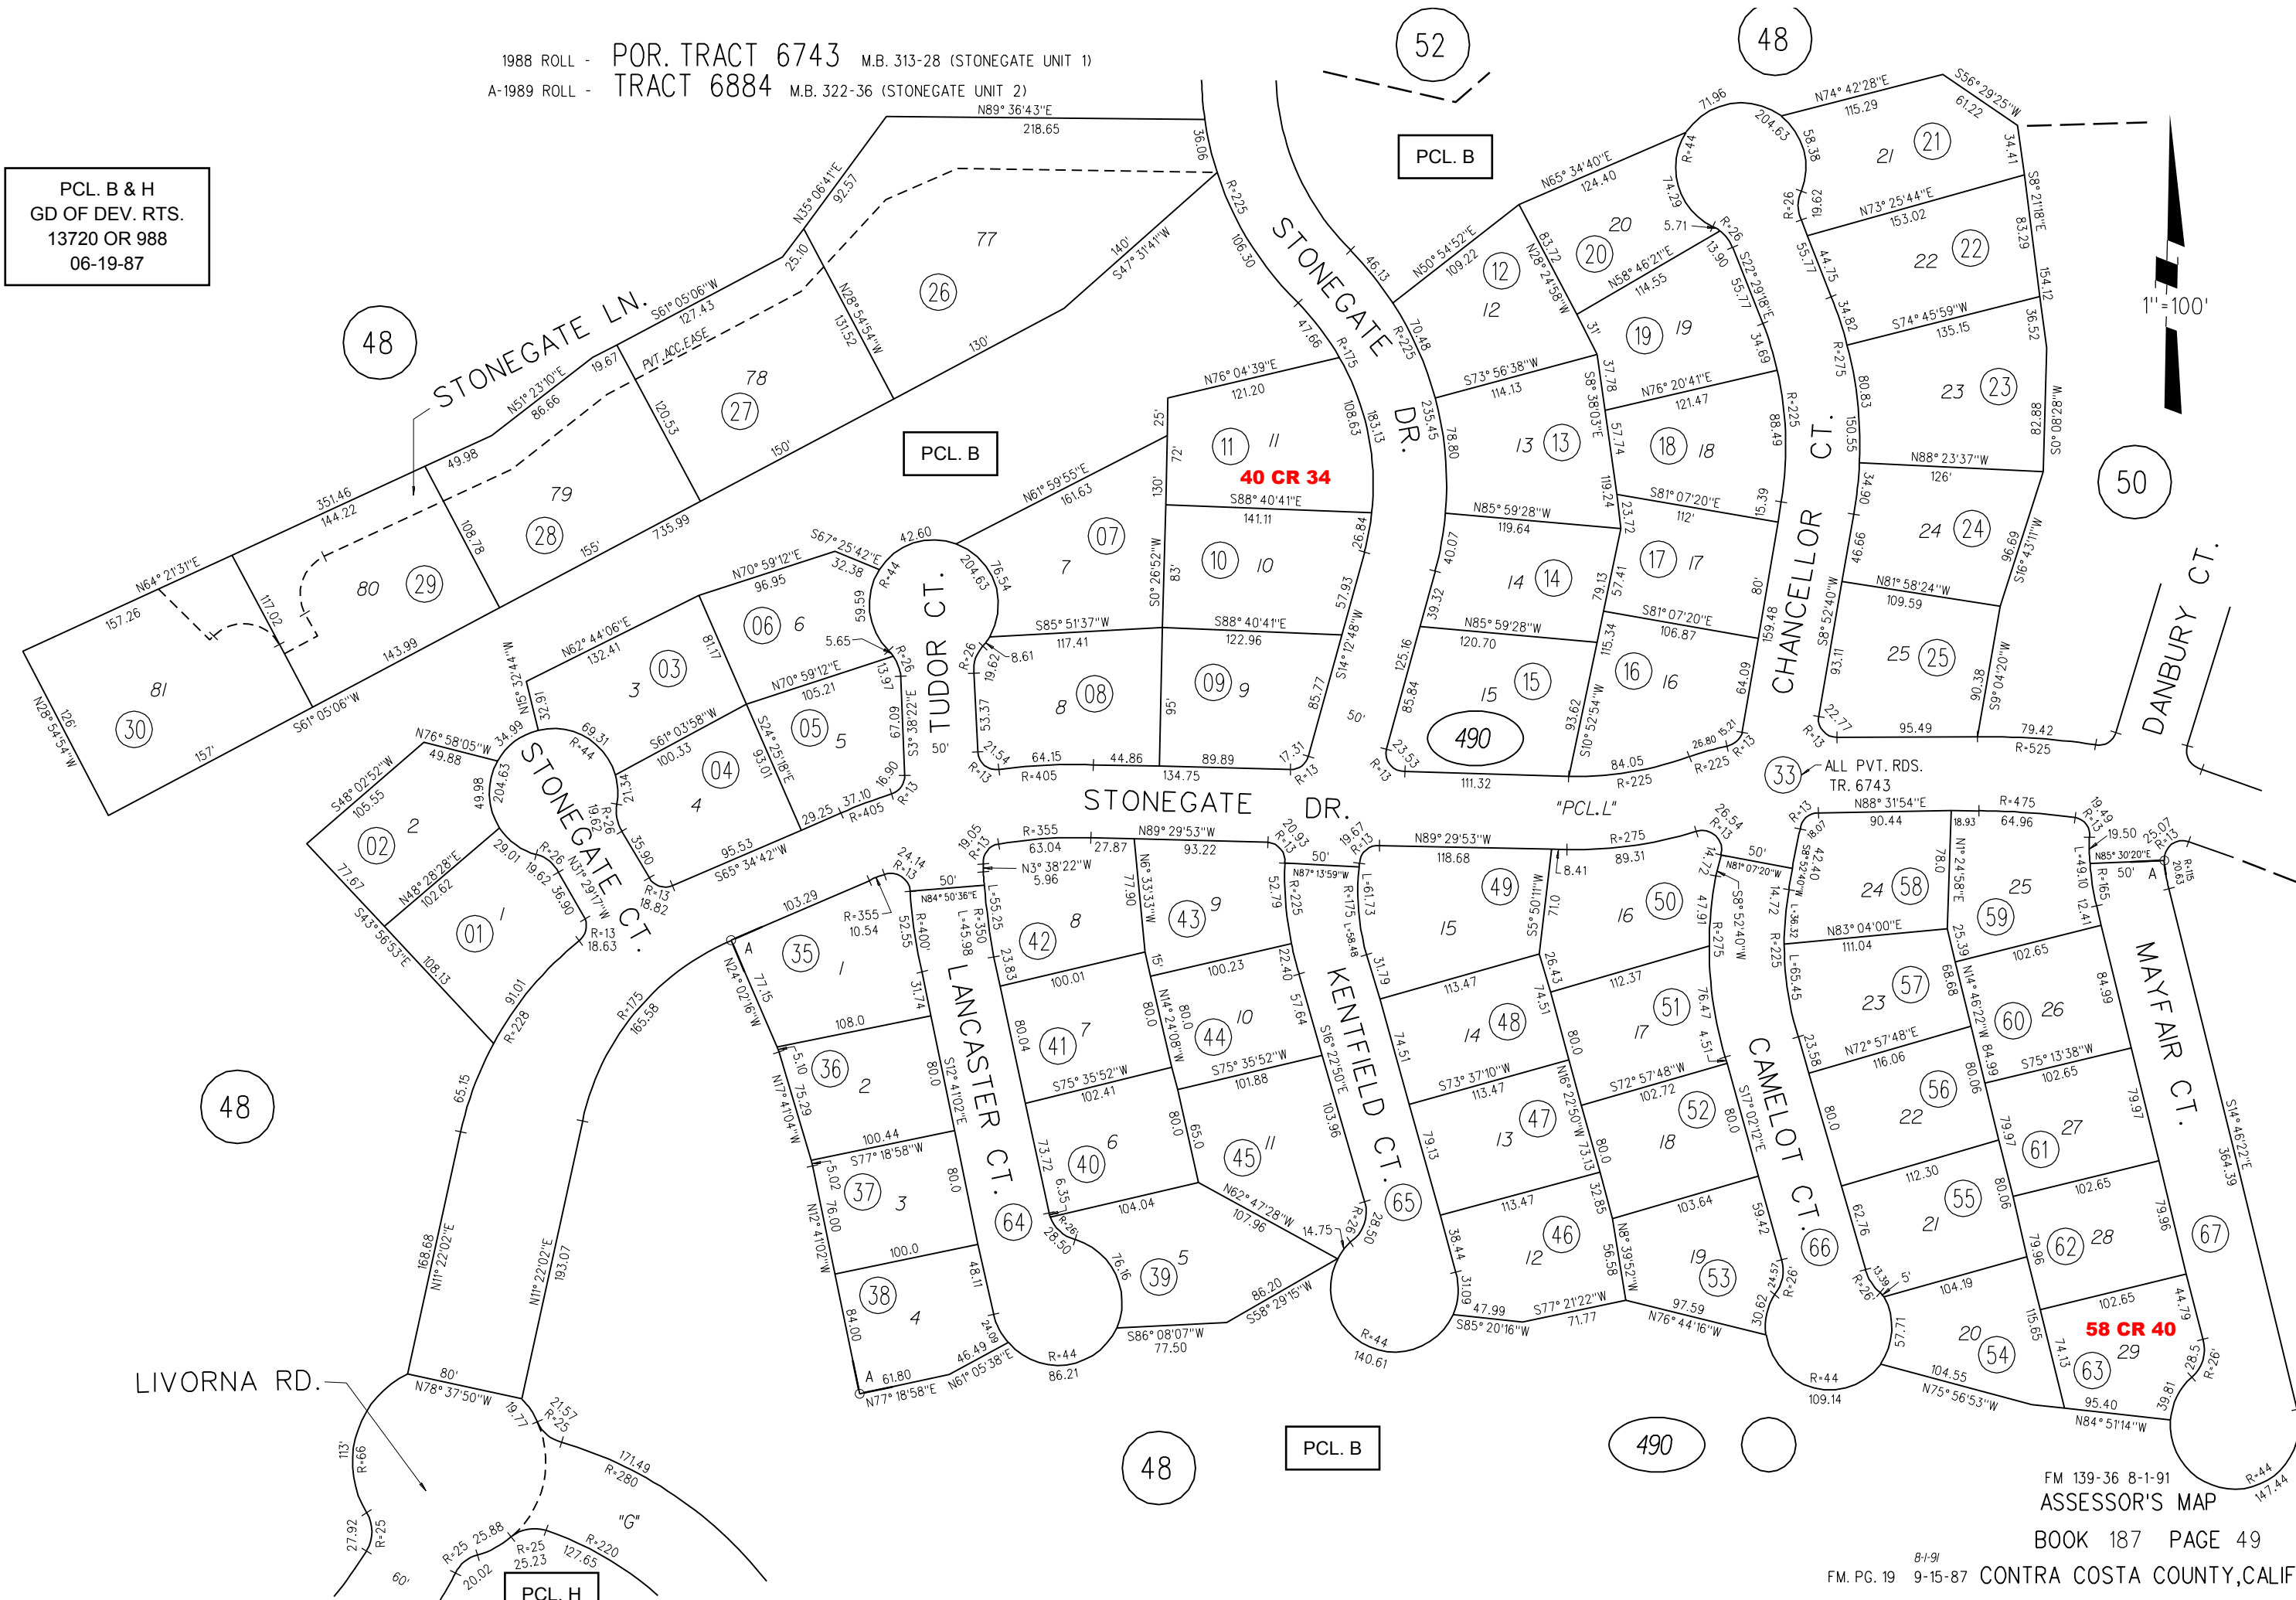

PCL. B & H
GD OF DEV. RTS.
13720 OR 988
06-19-87

40 CR 34

58 CR 40