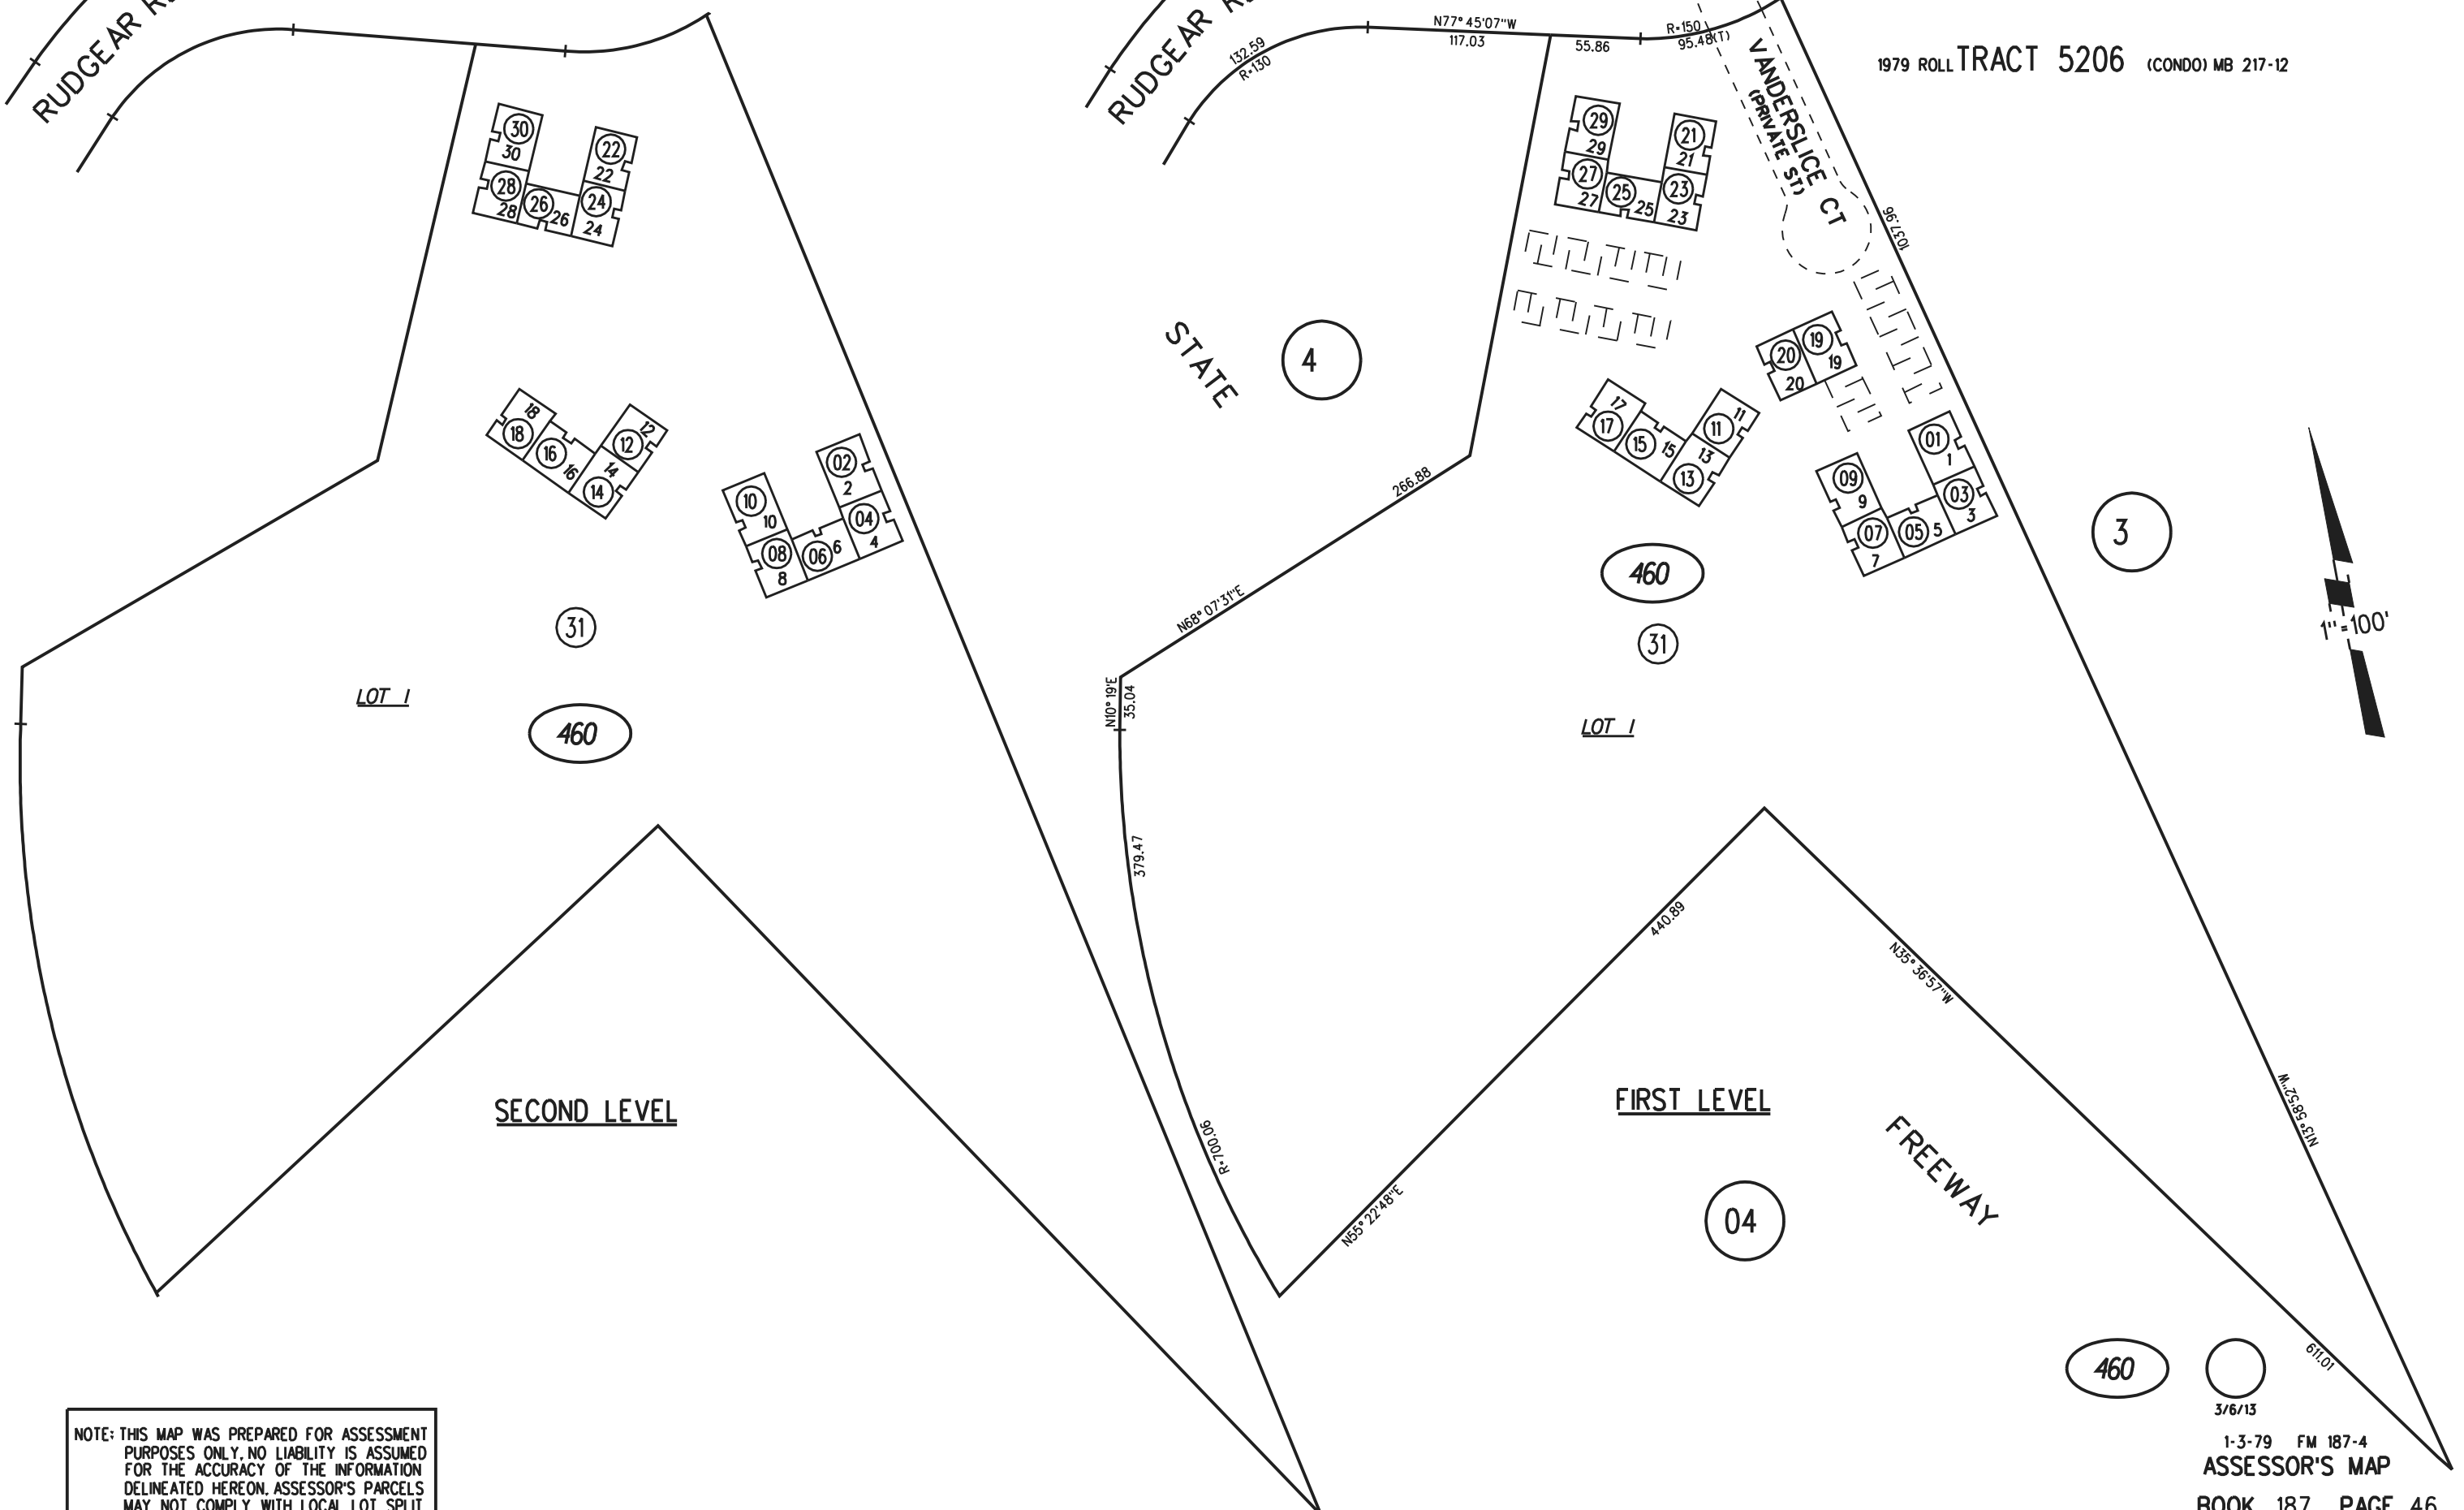

RUDGEAR RD.

RUDGEAR RD.

VANDERSLICE CT
(PRIVATE ST)

NOTE: THIS MAP WAS PREPARED FOR ASSESSMENT PURPOSES ONLY. NO LIABILITY IS ASSUMED FOR THE ACCURACY OF THE INFORMATION DELINEATED HEREON. ASSESSOR'S PARCELS MAY NOT COMPLY WITH LOCAL LOT SPLIT OR BUILDING SITE ORDINANCES.

460
3/6/13