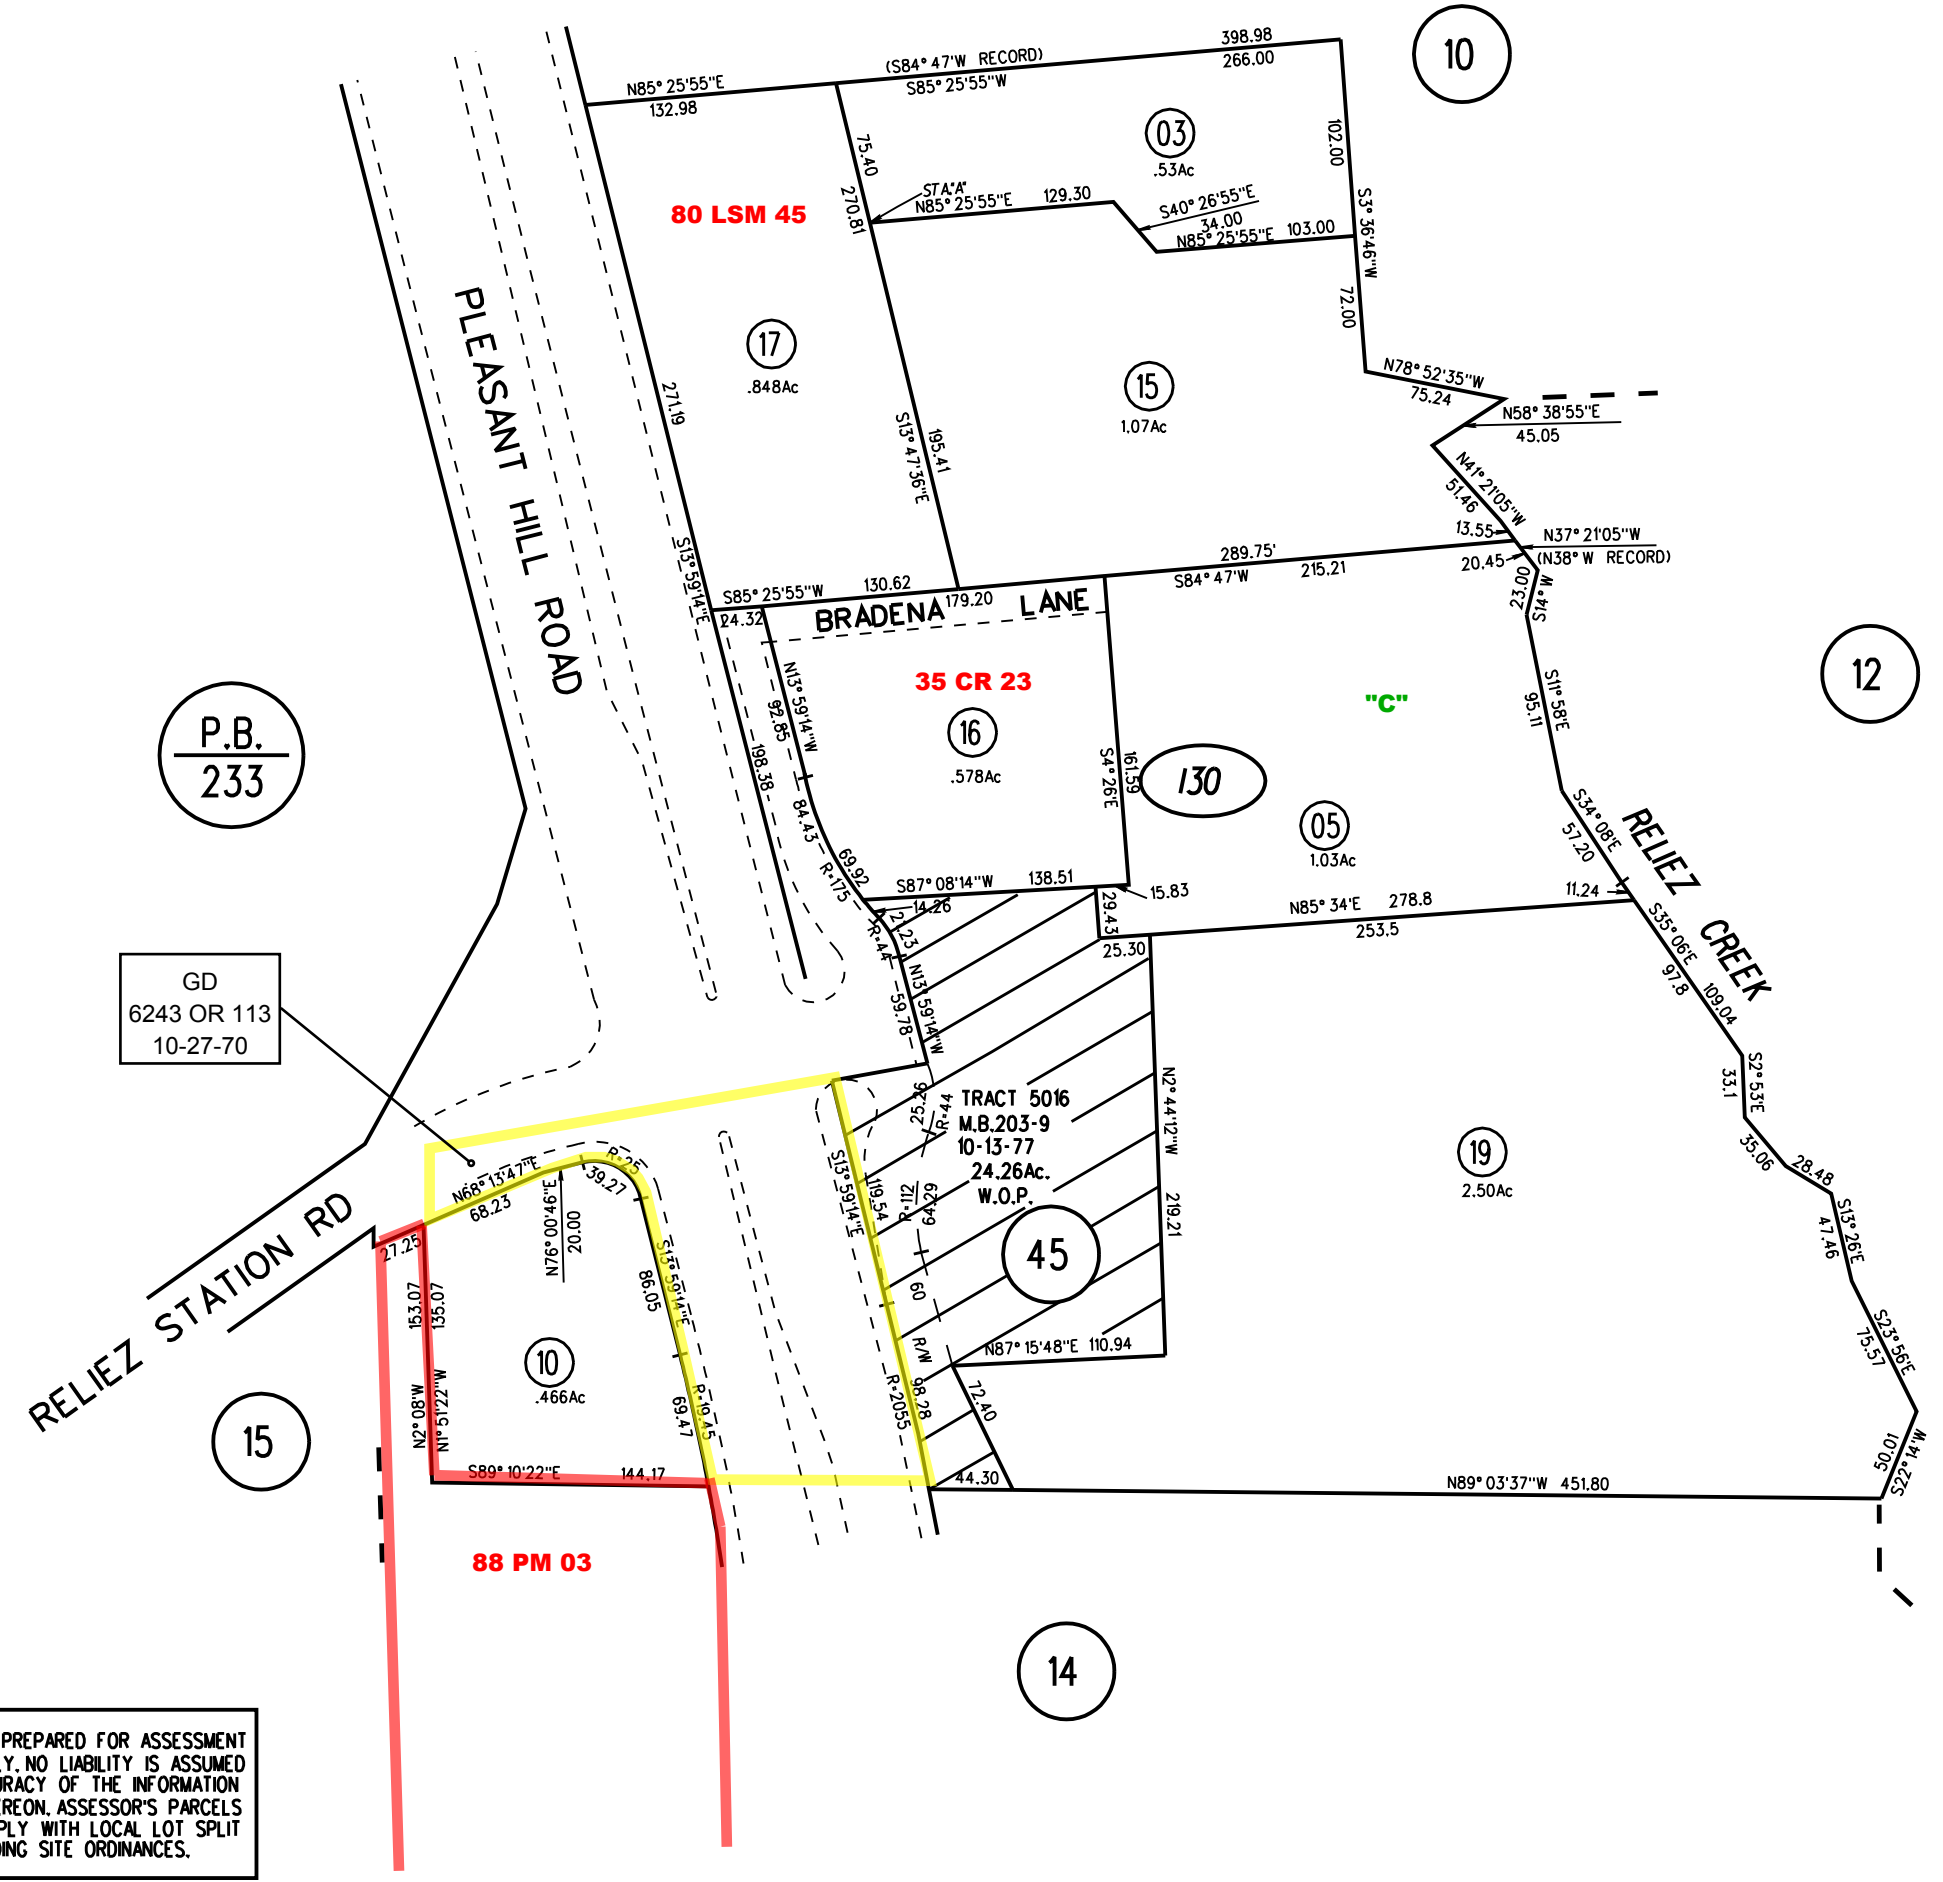

RANCHO BOCA DE LA CANADA DEL PINOLE

P.B.
233

GD
6243 OR 113
10-27-70

NOTE: THIS MAP WAS PREPARED FOR ASSESSMENT PURPOSES ONLY. NO LIABILITY IS ASSUMED FOR THE ACCURACY OF THE INFORMATION DELINEATED HEREON. ASSESSOR'S PARCELS MAY NOT COMPLY WITH LOCAL LOT SPLIT OR BUILDING SITE ORDINANCES.

130 19
02/29/12