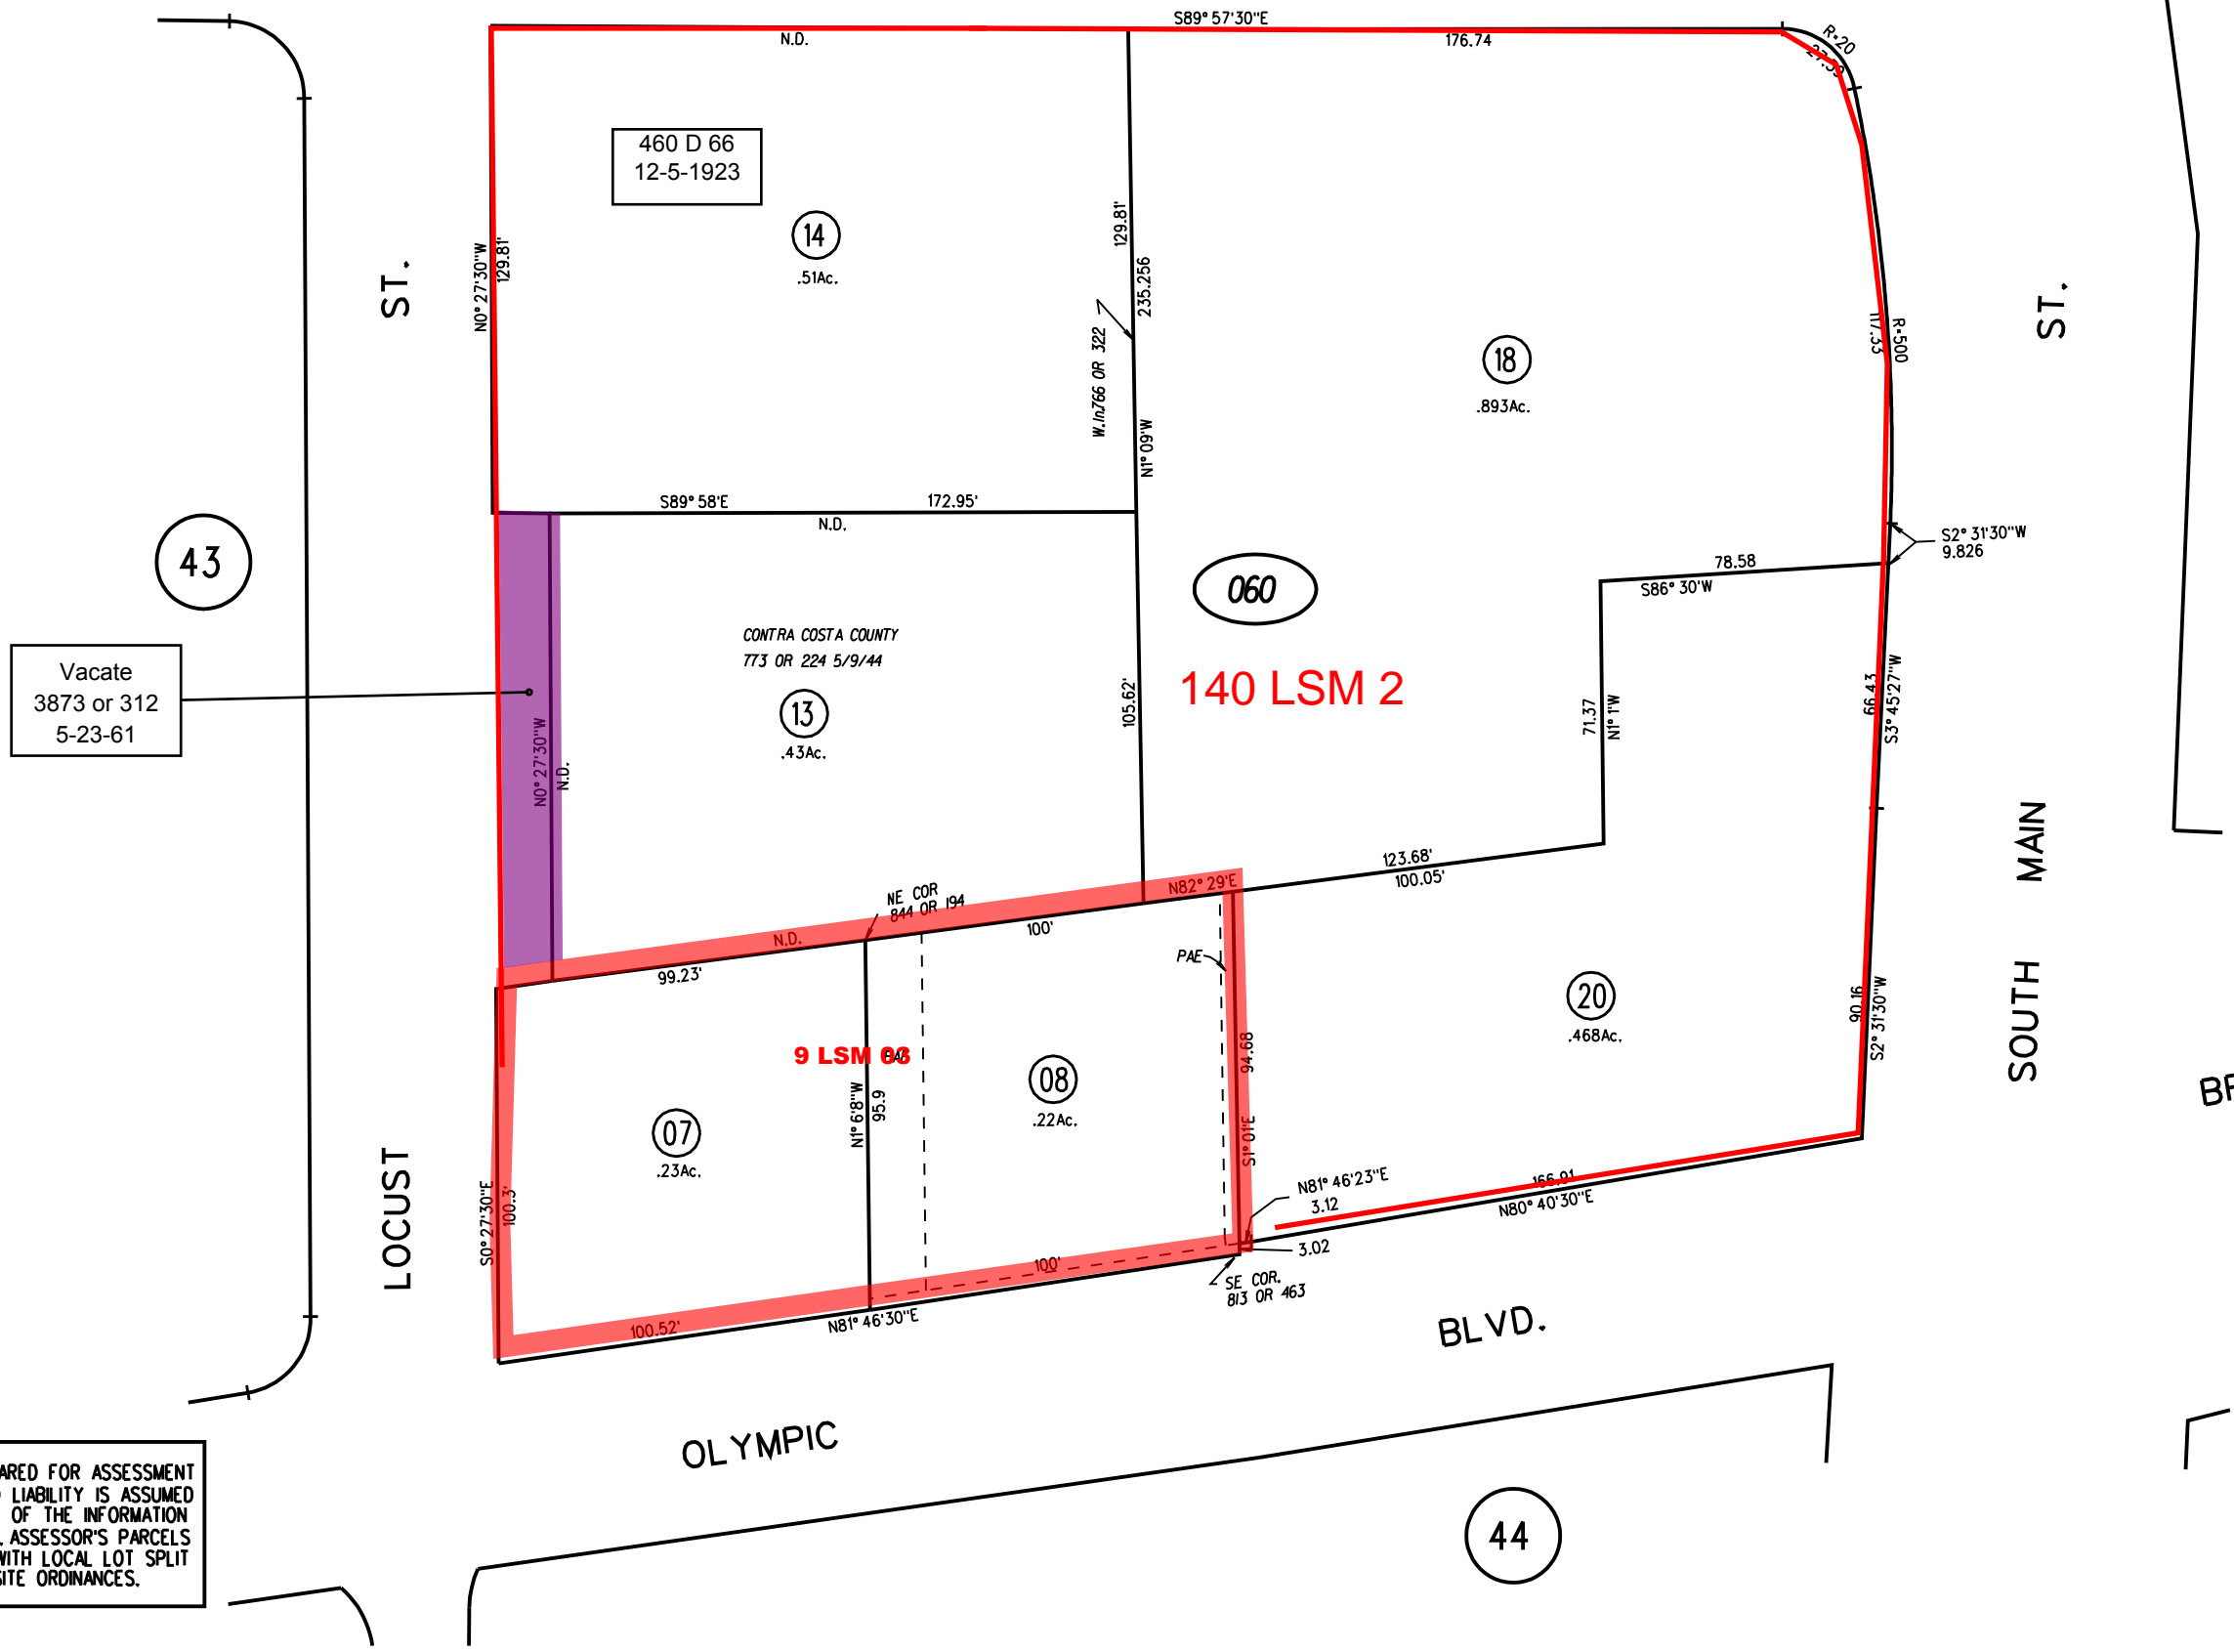

RANCHO CANADA DEL HAMBRE

P.B.
178

140 LSM 2

MT. DIABLO

BLVD.

43

Vacate
3873 or 312
5-23-61

P.B.
183

NOTE: THIS MAP WAS PREPARED FOR ASSESSMENT PURPOSES ONLY. NO LIABILITY IS ASSUMED FOR THE ACCURACY OF THE INFORMATION DELINEATED HEREON. ASSESSOR'S PARCELS MAY NOT COMPLY WITH LOCAL LOT SPLIT OR BUILDING SITE ORDINANCES.

44

060