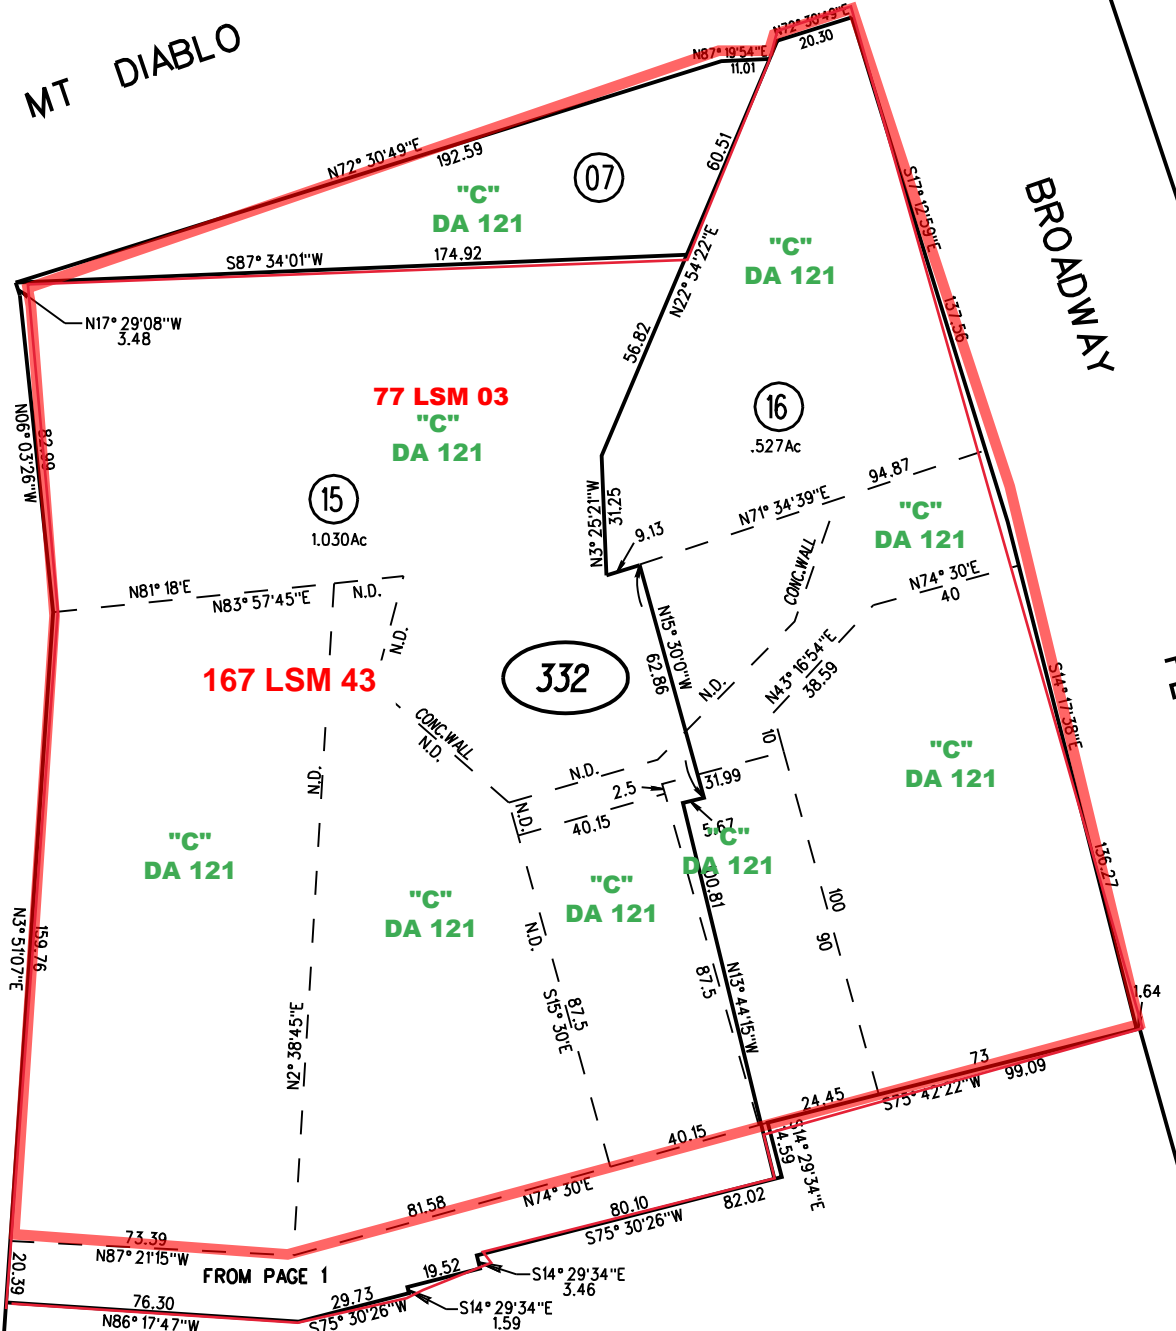

TOWN OF WALNUT CREEK

NORTH MAIN ST

P.B.  
178

142 LSM 34  
WHOLE PAGE

MT DIABLO

BROADWAY

PLAZA

SOUTH MAIN ST

PB  
184

NOTE: THIS MAP WAS PREPARED FOR ASSESSMENT PURPOSES ONLY. NO LIABILITY IS ASSUMED FOR THE ACCURACY OF THE INFORMATION DELINEATED HEREON. ASSESSOR'S PARCELS MAY NOT COMPLY WITH LOCAL LOT SPLIT OR BUILDING SITE ORDINANCES.

332

15,16  
11/8/13