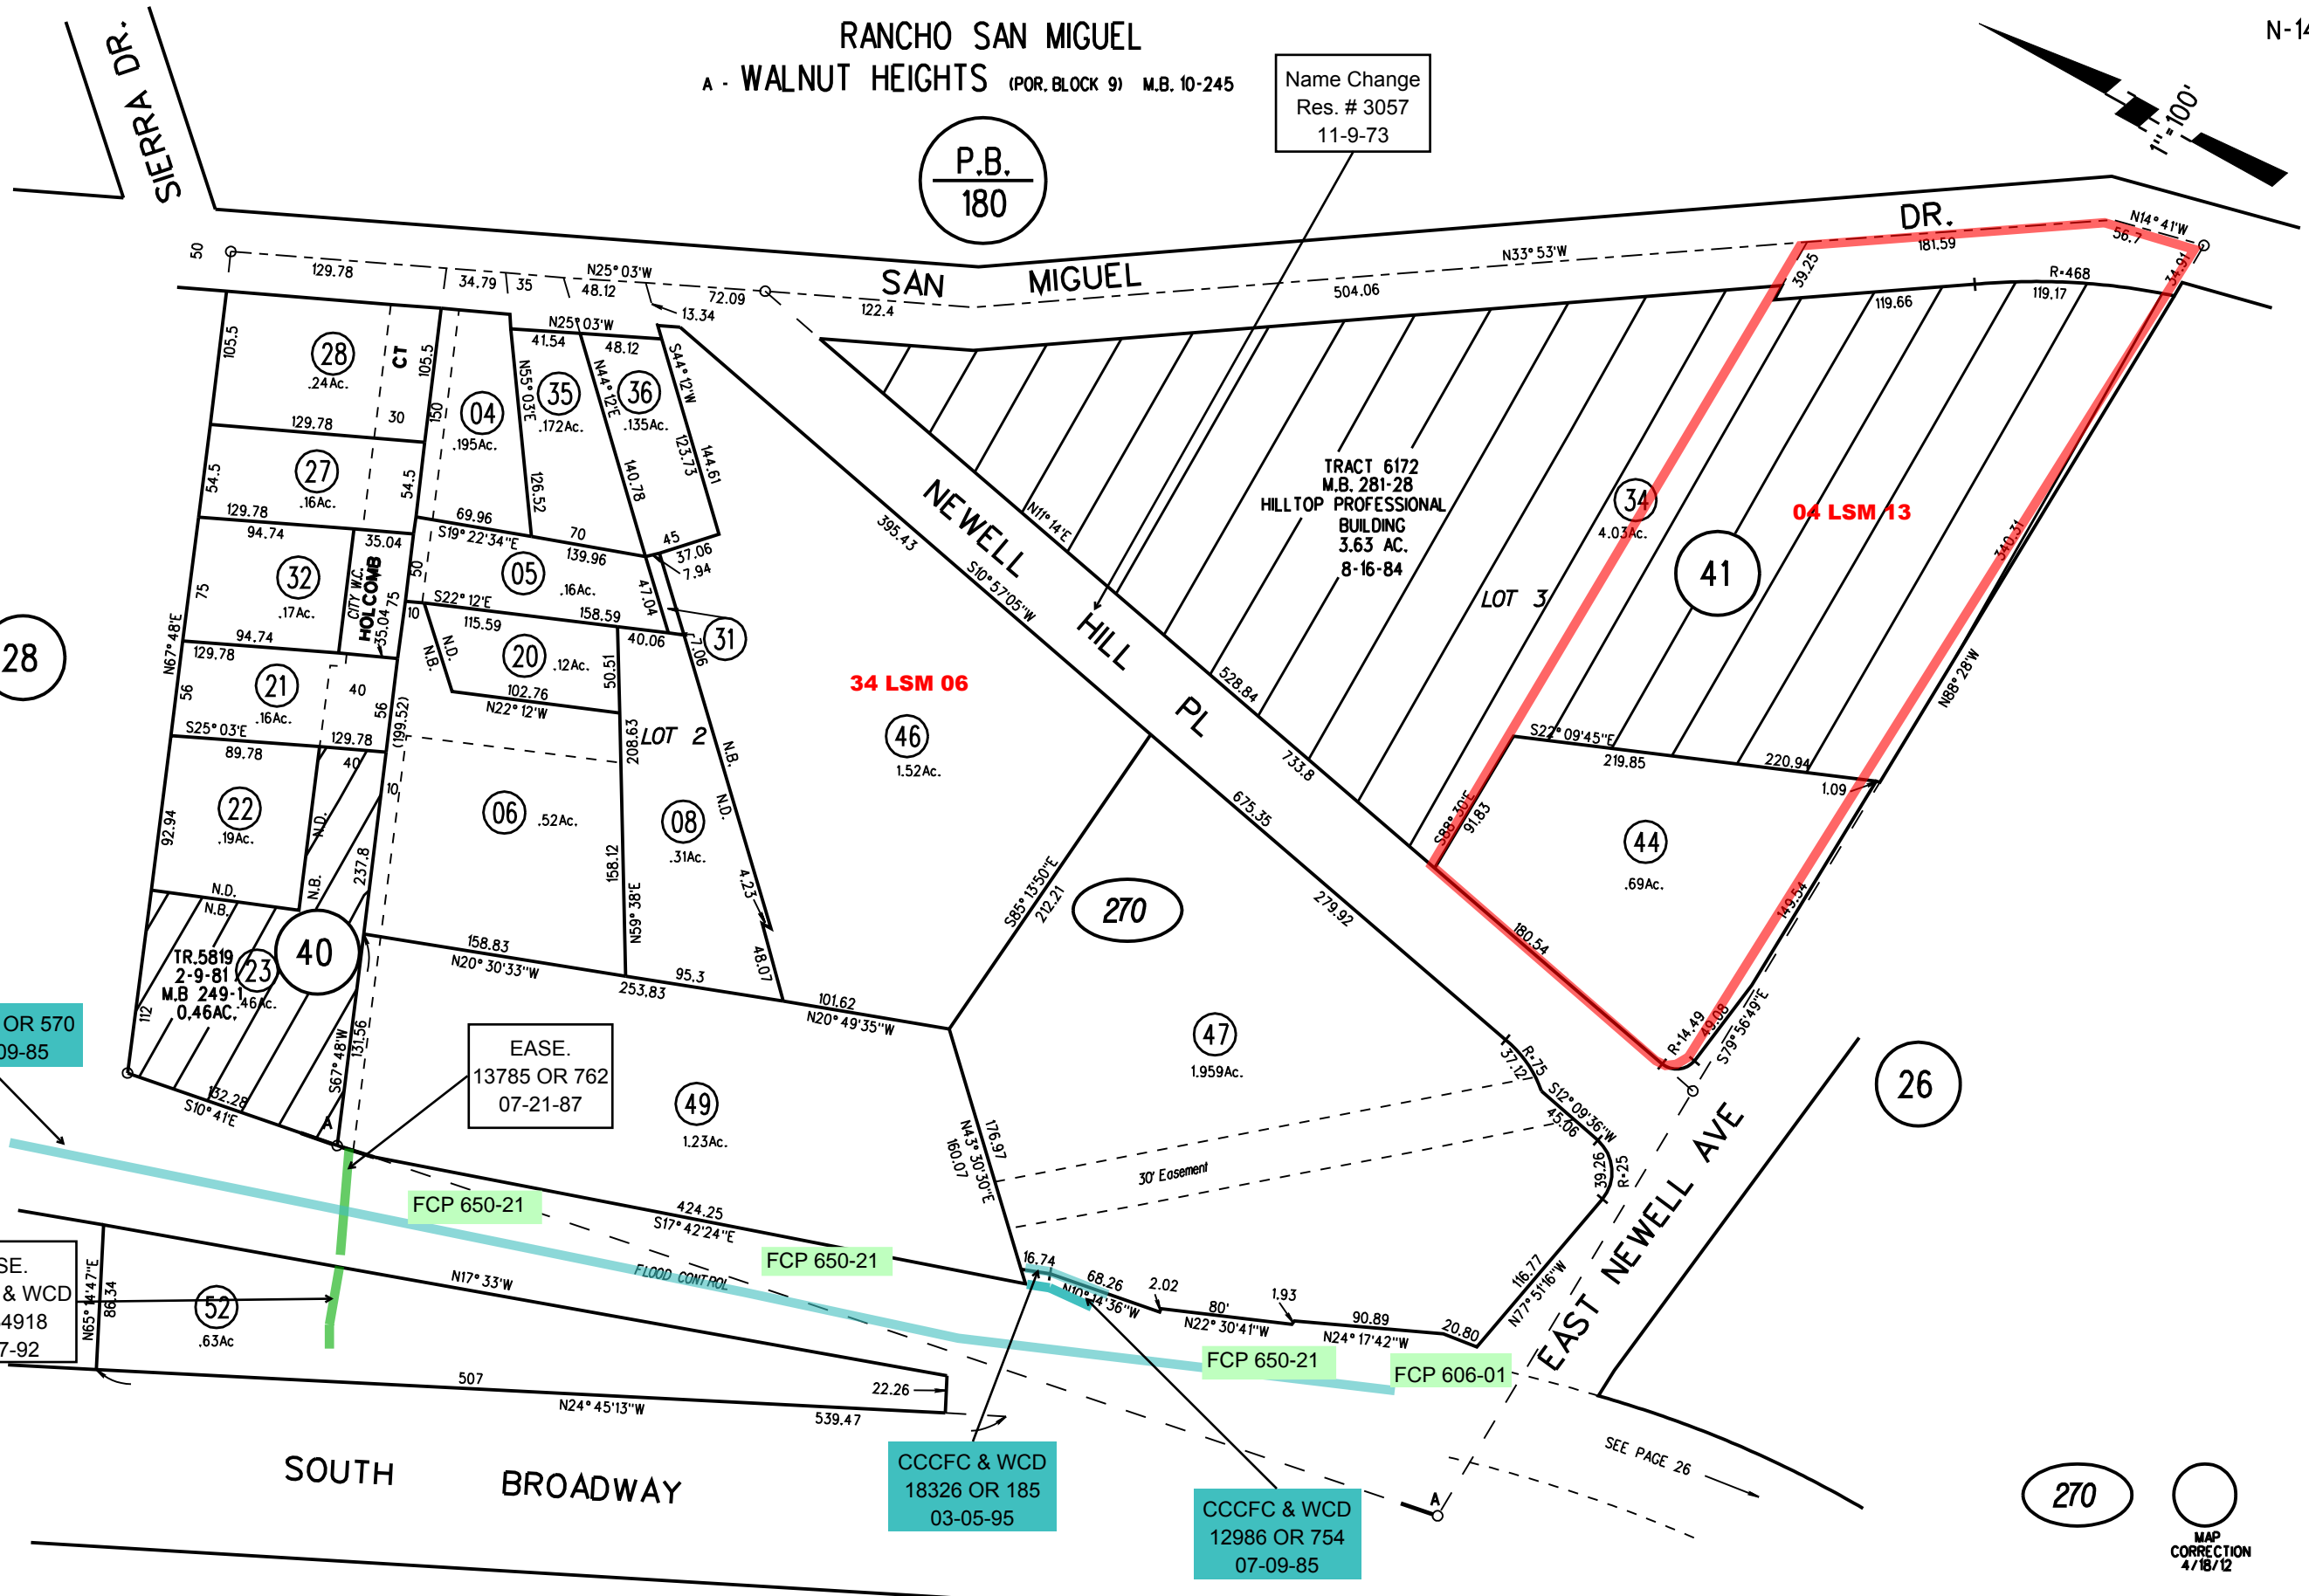

RANCHO SAN MIGUEL
A - WALNUT HEIGHTS (POR. BLOCK 9) M.B. 10-245

Name Change
Res. # 3057
11-9-73

P.B.
180

12652 OR 570
12-09-85

EASE.
CCCFC & WCD
92-334918
12-17-92

EASE.
13785 OR 762
07-21-87

CCCFC & WCD
18326 OR 185
03-05-95

CCCFC & WCD
12986 OR 754
07-09-85

NOTE: THIS MAP WAS PREPARED FOR ASSESSMENT PURPOSES ONLY. NO LIABILITY IS ASSUMED FOR THE ACCURACY OF THE INFORMATION DELINEATED HEREON. ASSESSOR'S PARCELS MAY NOT COMPLY WITH LOCAL LOT SPLIT OR BUILDING SITE ORDINANCES.

270
MAP CORRECTION
4/18/12