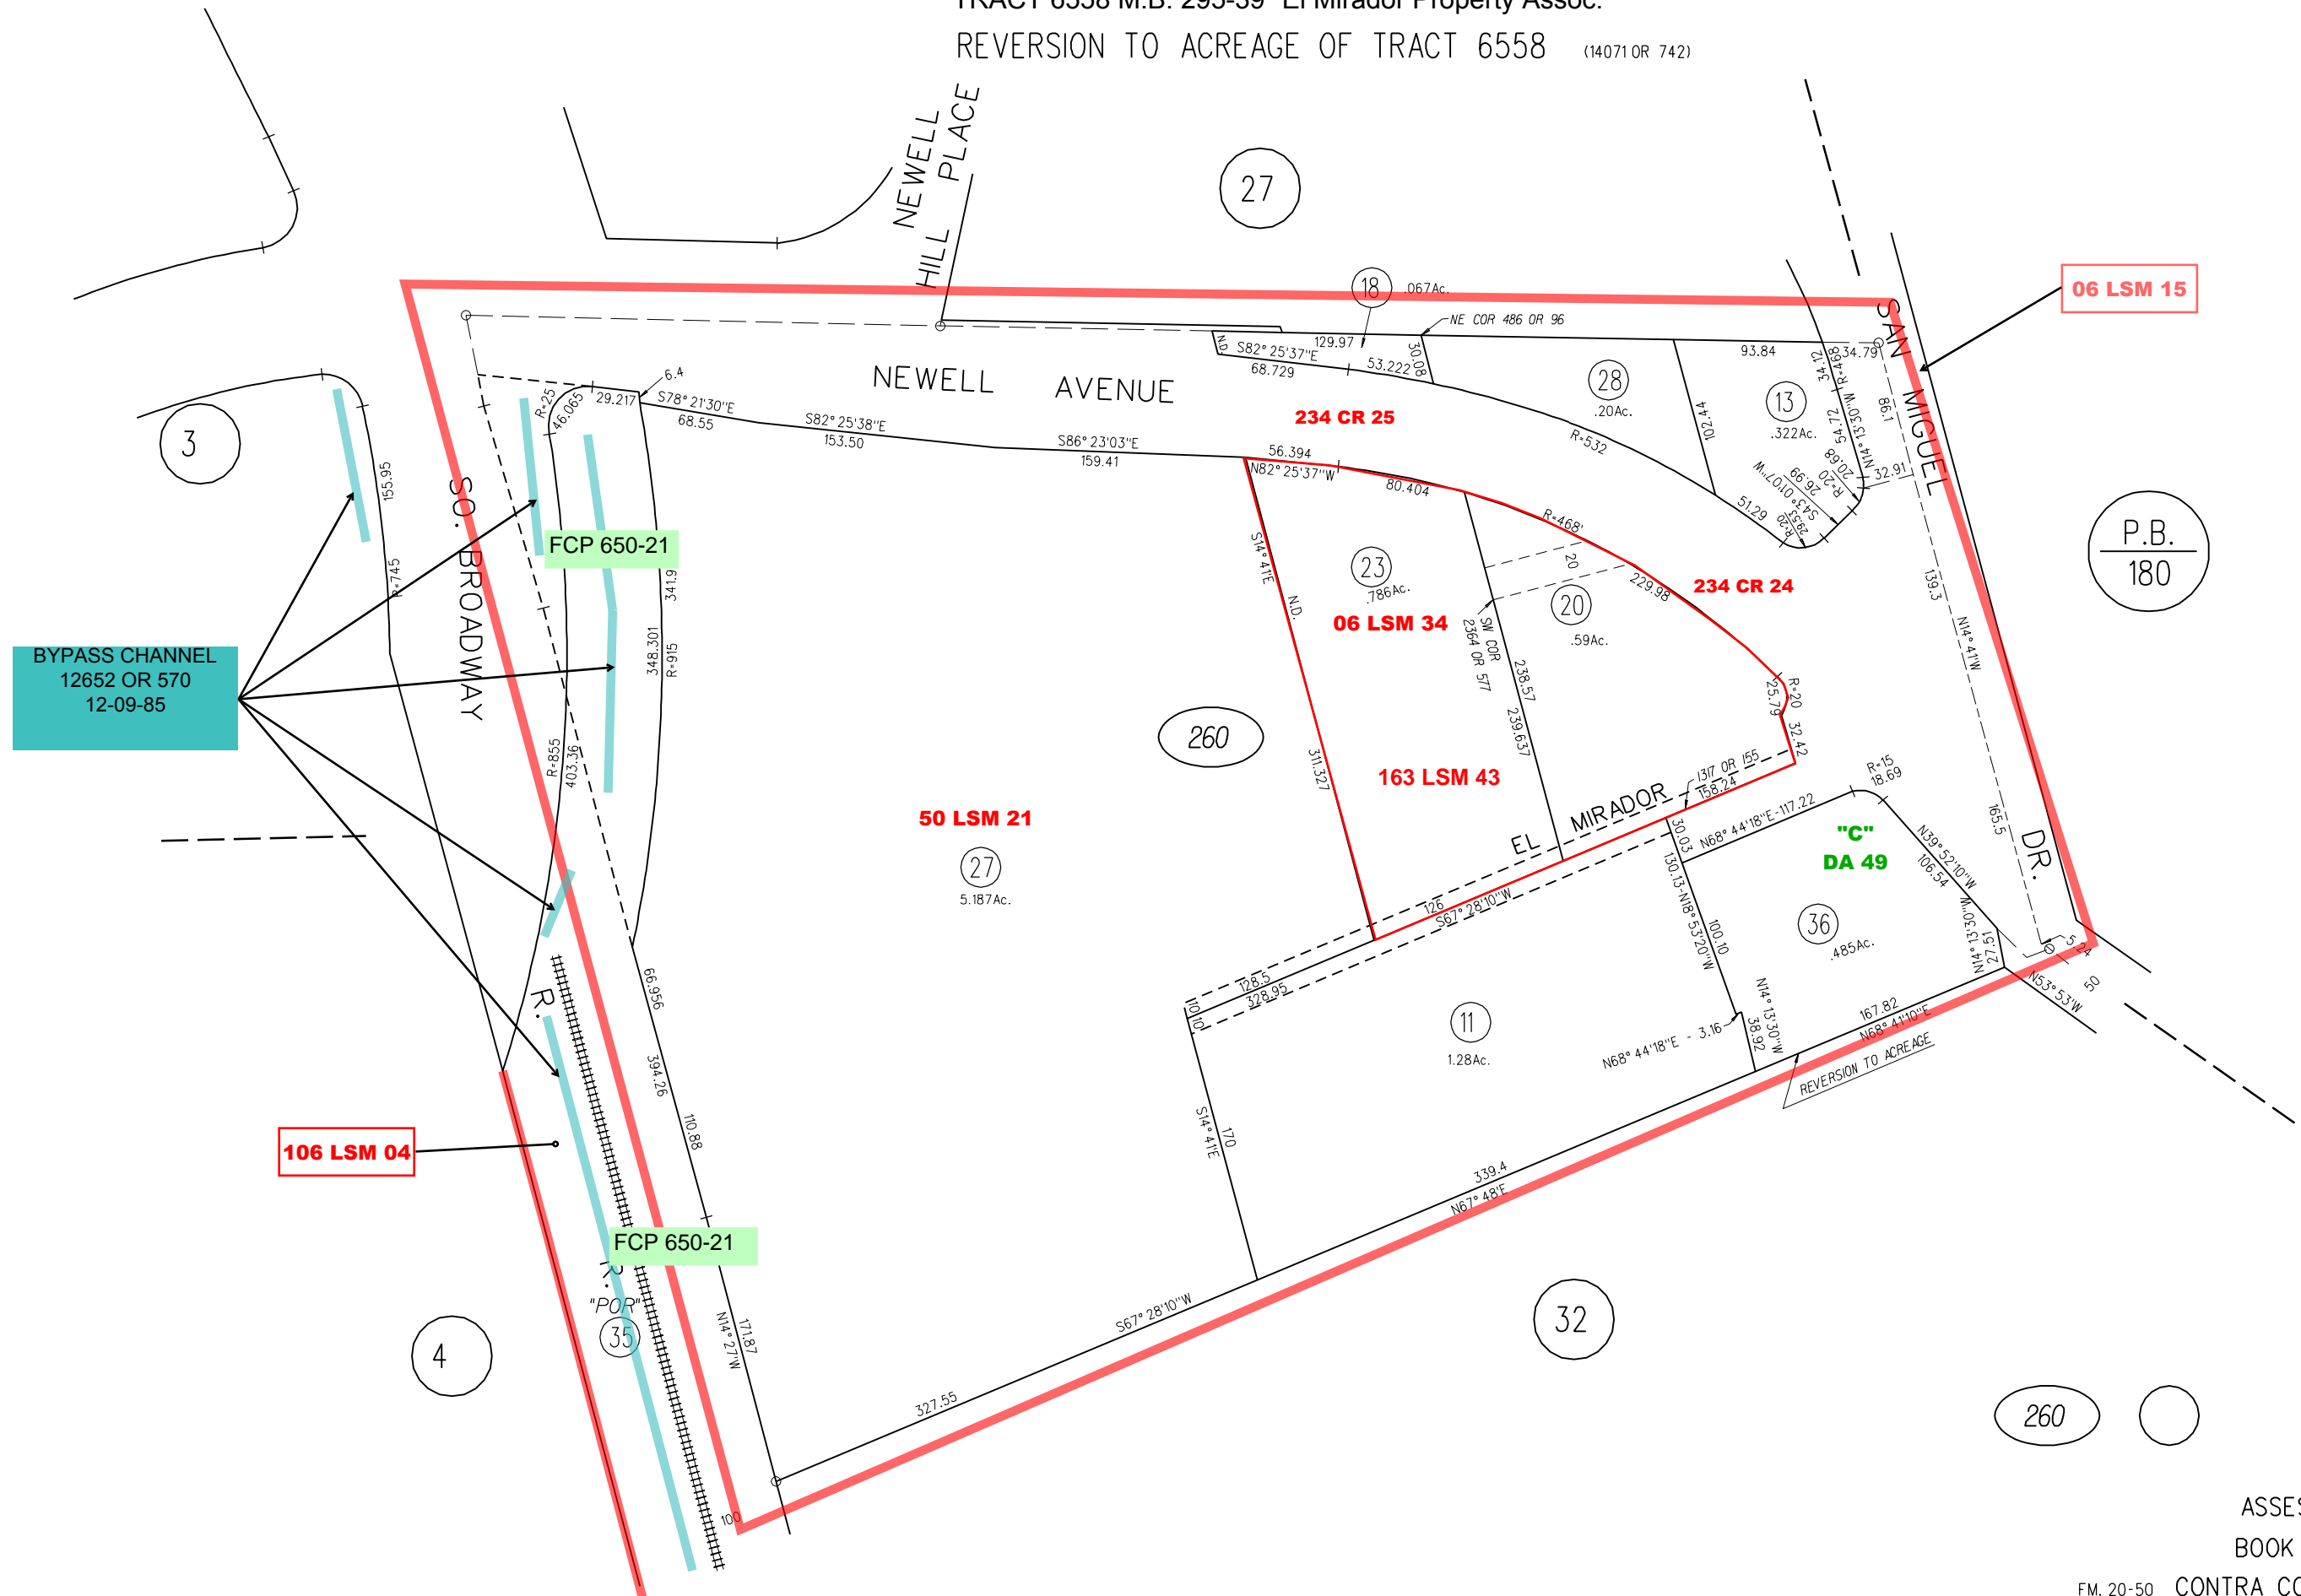

WALNUT HEIGHTS LOT 4 BLOCK 9 - M.B. 10-245
 TRACT 6558 M.B. 295-39 "El Mirador Property Assoc."
 REVERSION TO ACREAGE OF TRACT 6558 (14071 OR 742)

06 LSM 15

P.B.
180

106 LSM 04

BYPASS CHANNEL
12652 OR 570
12-09-85

FCP 650-21

FCP 650-21

50 LSM 21

06 LSM 34

163 LSM 43

234 CR 24

234 CR 25

"C"
DA 49

REVERSION TO ACREAGE