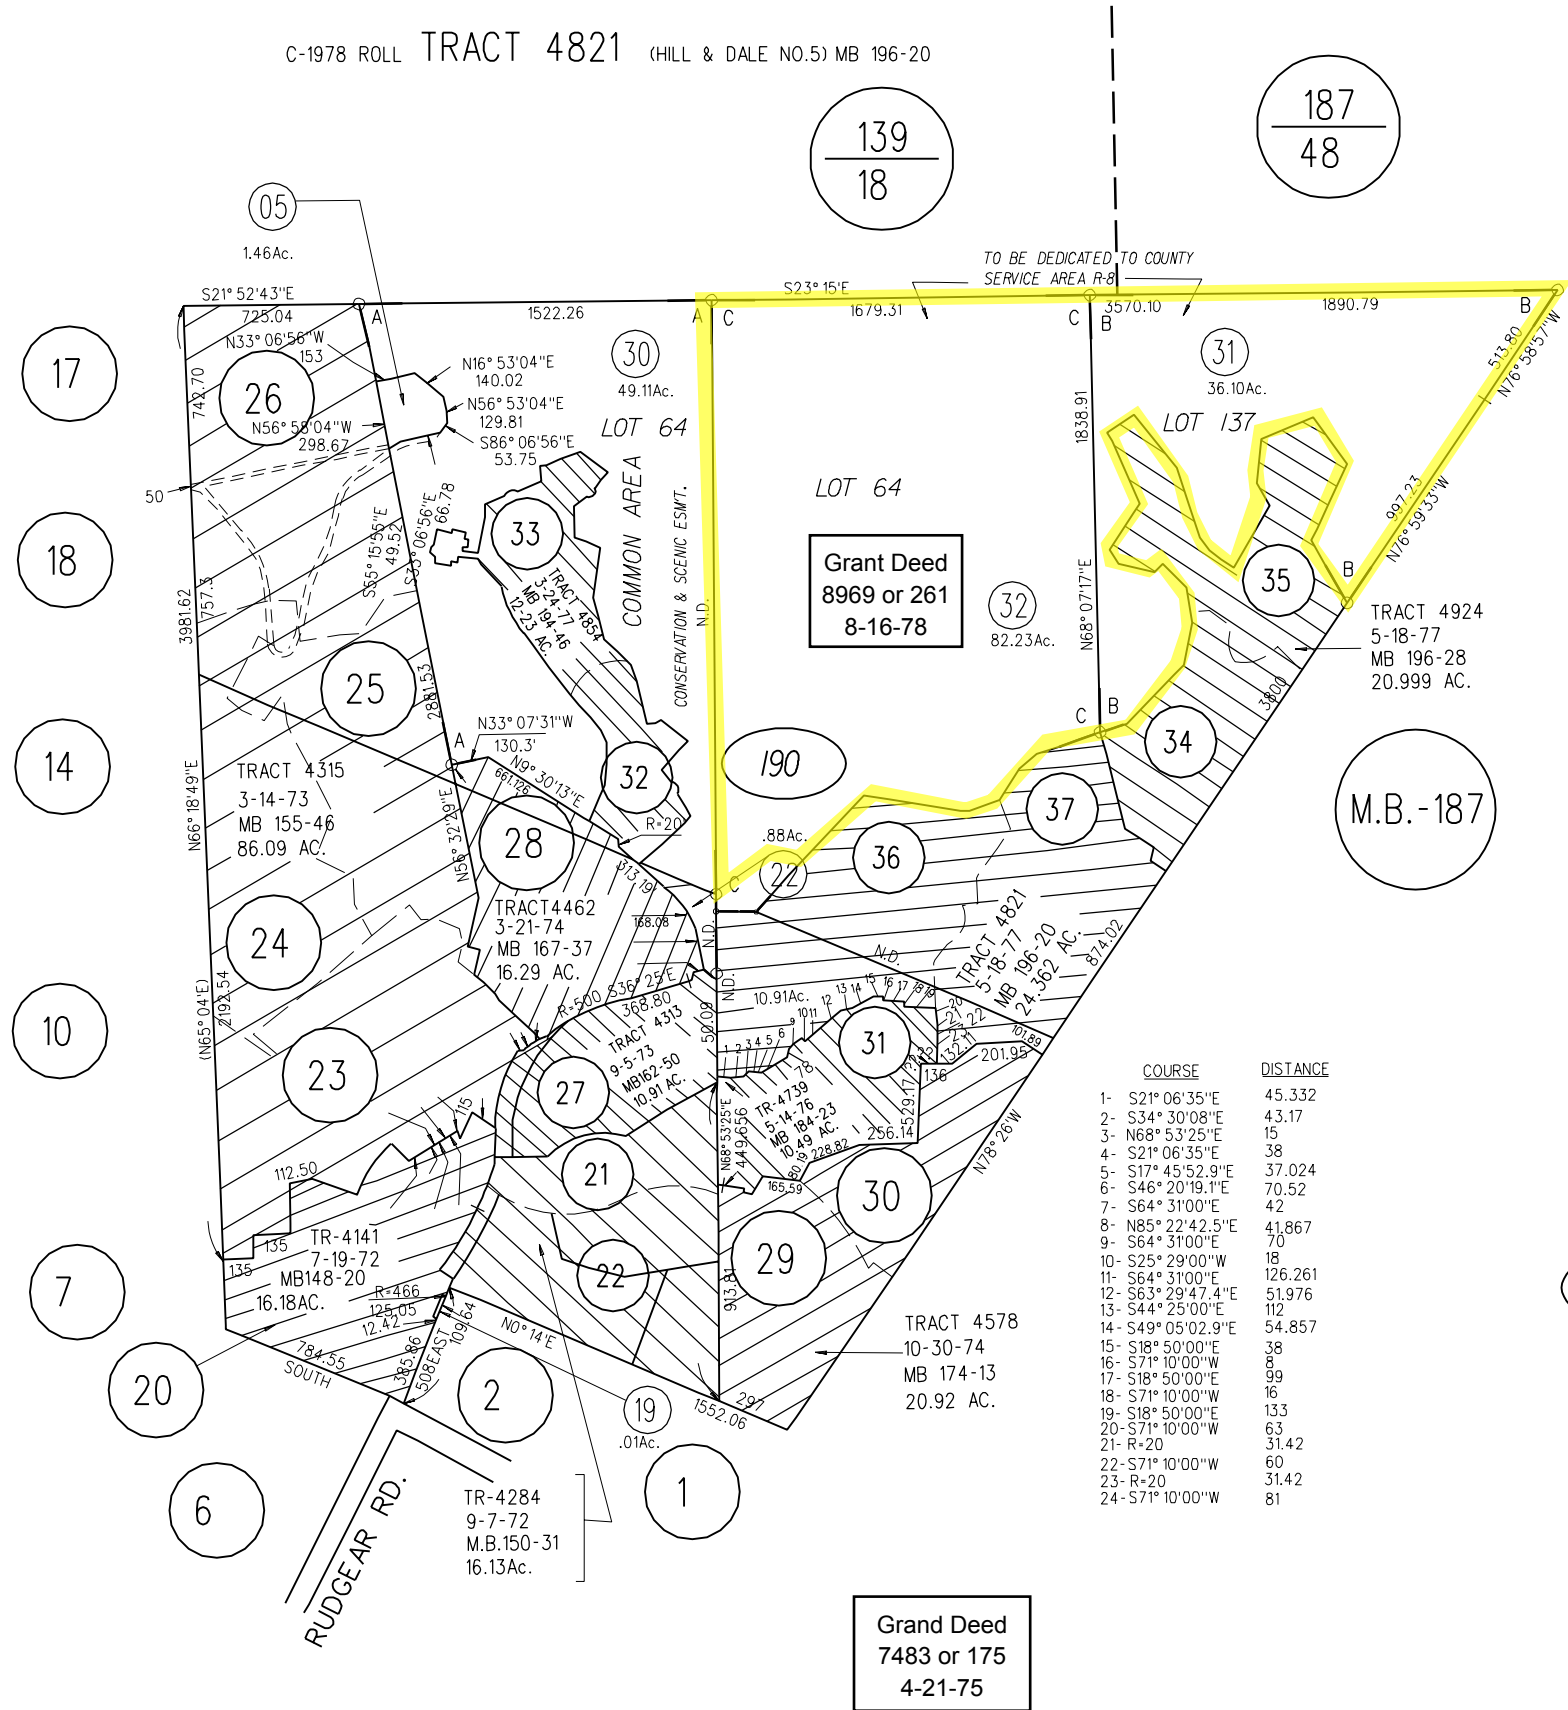

RO. SAN MIGUEL

TAX CODE AREA

A-1978 ROLL TRACT 4854 (OAK CREEK NO.3) MB 194-46  
 B-1978 ROLL TRACT 4924 (HILL & DALE NO.6) MB 196-28 (P.U.D.)  
 C-1978 ROLL TRACT 4821 (HILL & DALE NO.5) MB 196-20

REVISED	CHANGE	BY