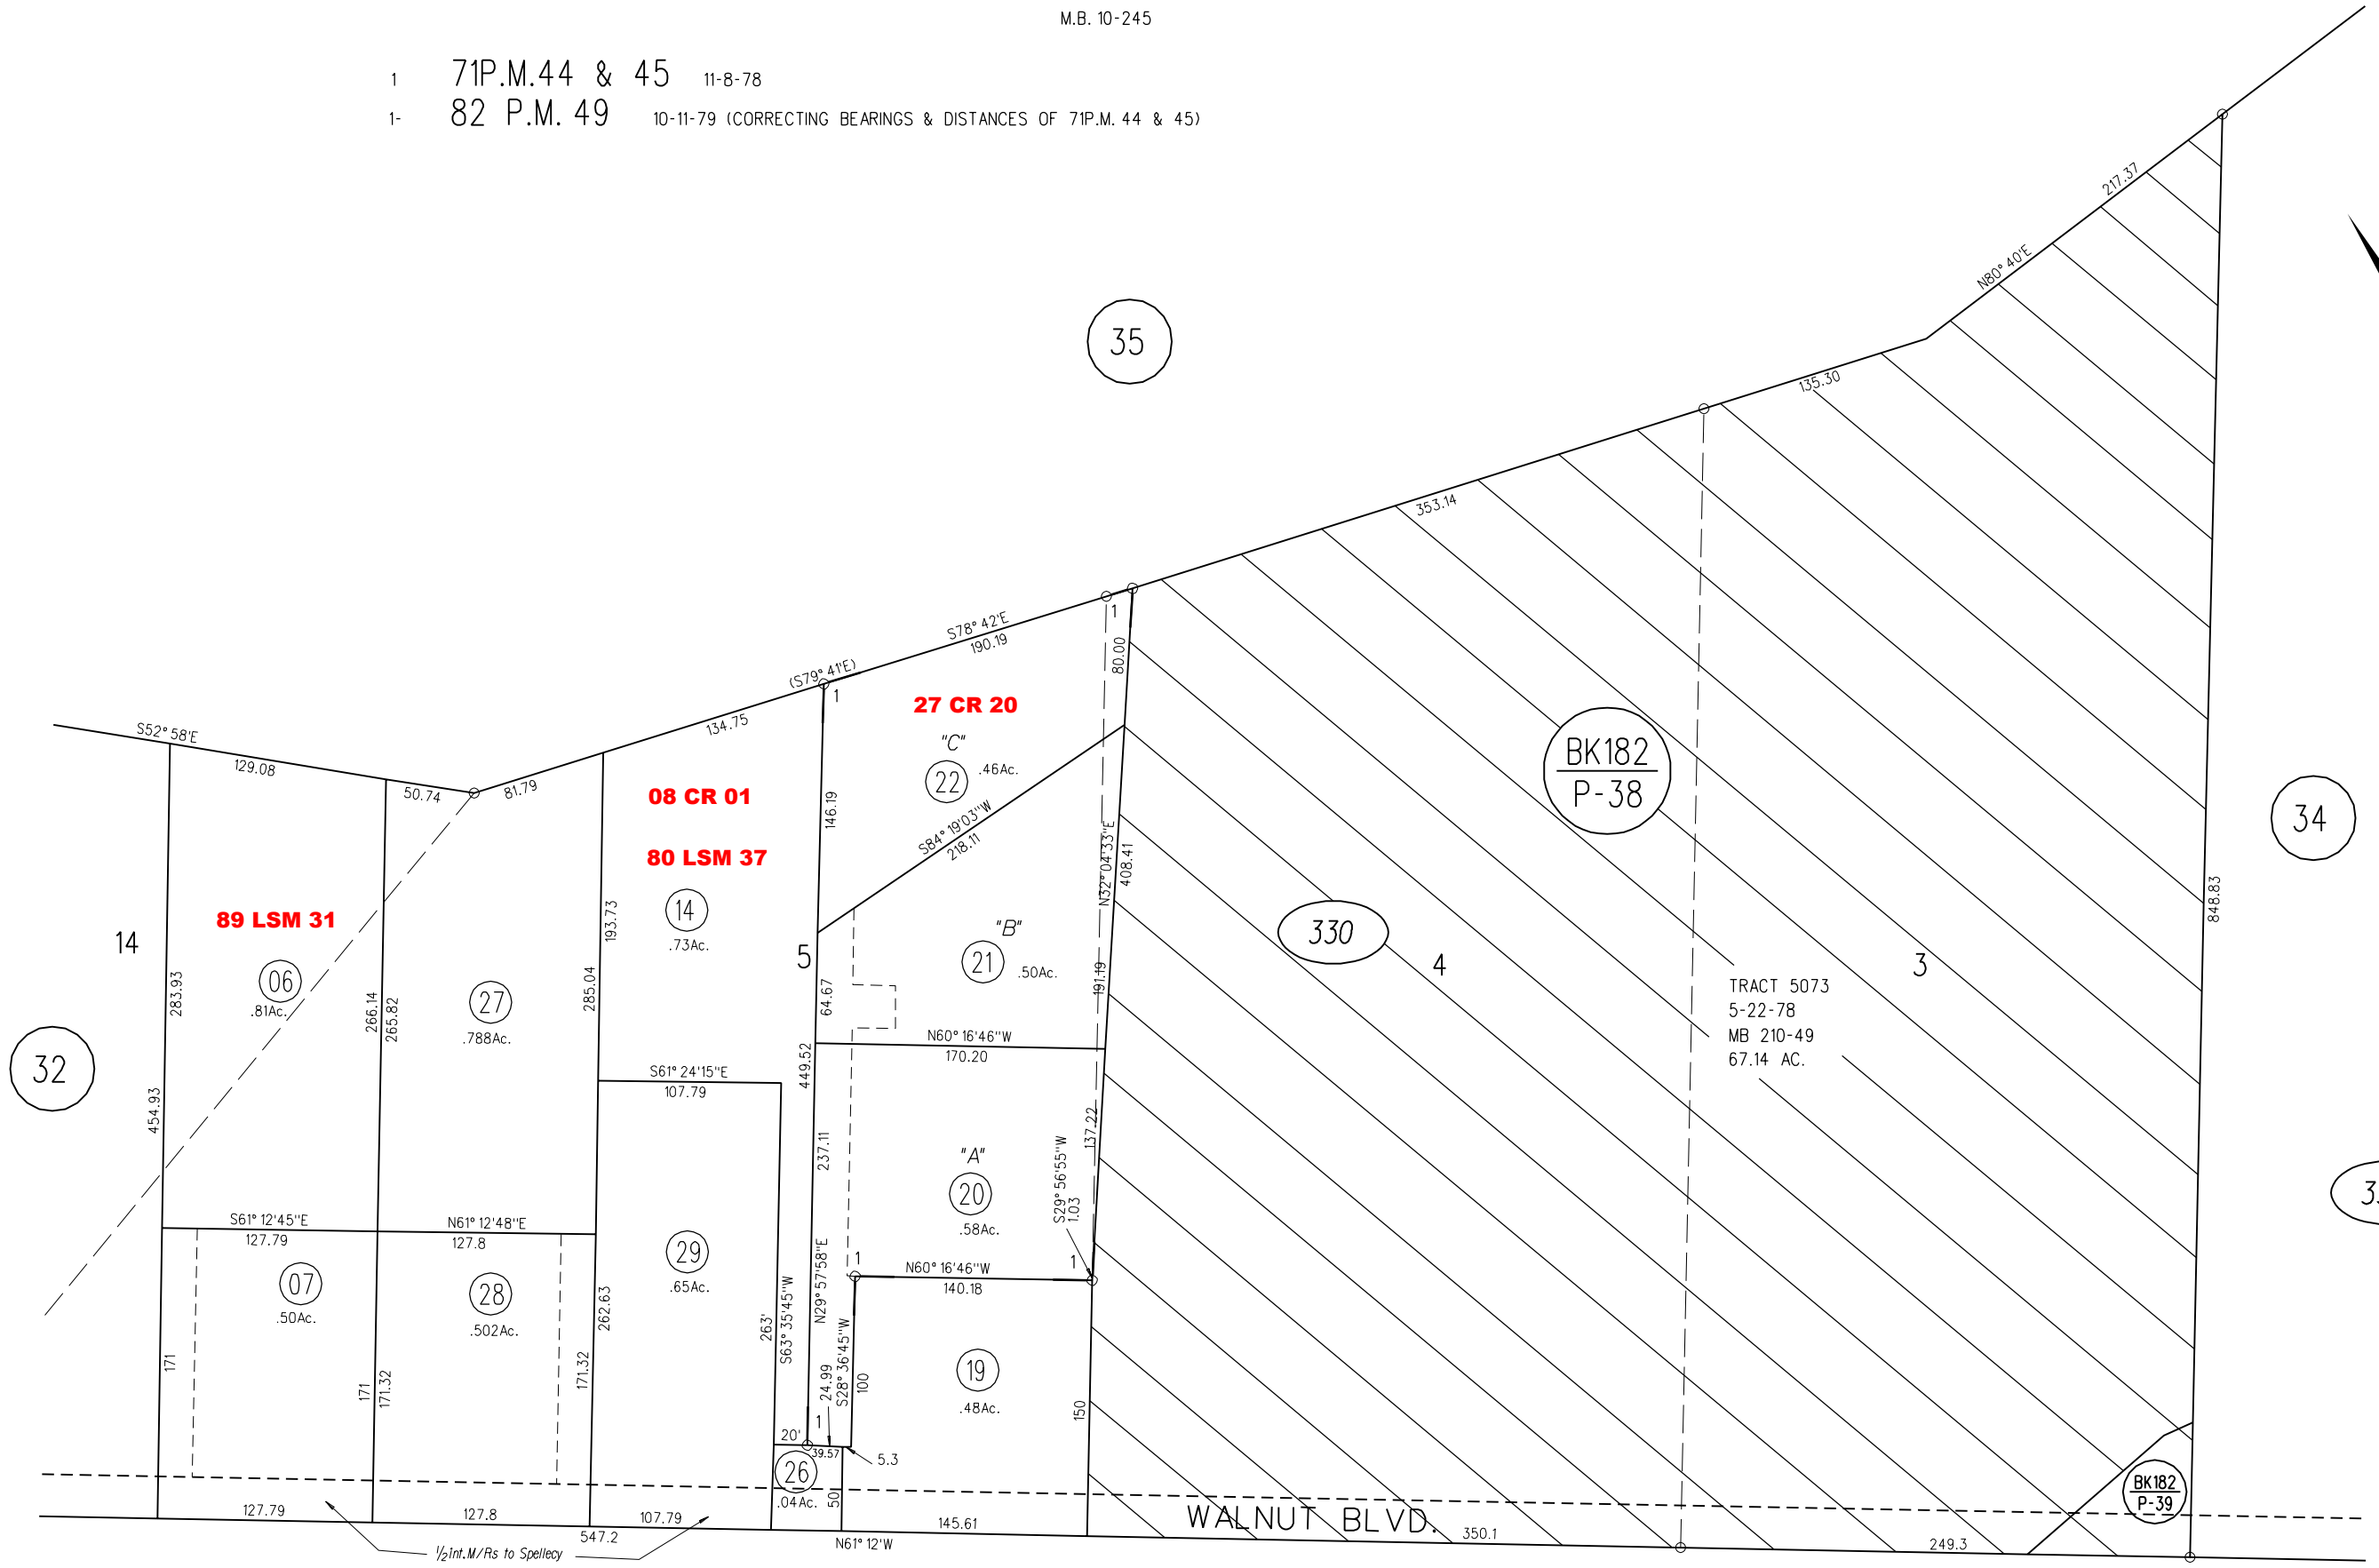

POR. LOT 14 BLK. 3 LOT 3, 4 POR. LOT 5 BLK. M WALNUT HEIGHTS

TAX CODE AREA

M.B. 10-245

- 1 71P.M.44 & 45 11-8-78
- 1- 82 P.M. 49 10-11-79 (CORRECTING BEARINGS & DISTANCES OF 71P.M. 44 & 45)

M.B. -182