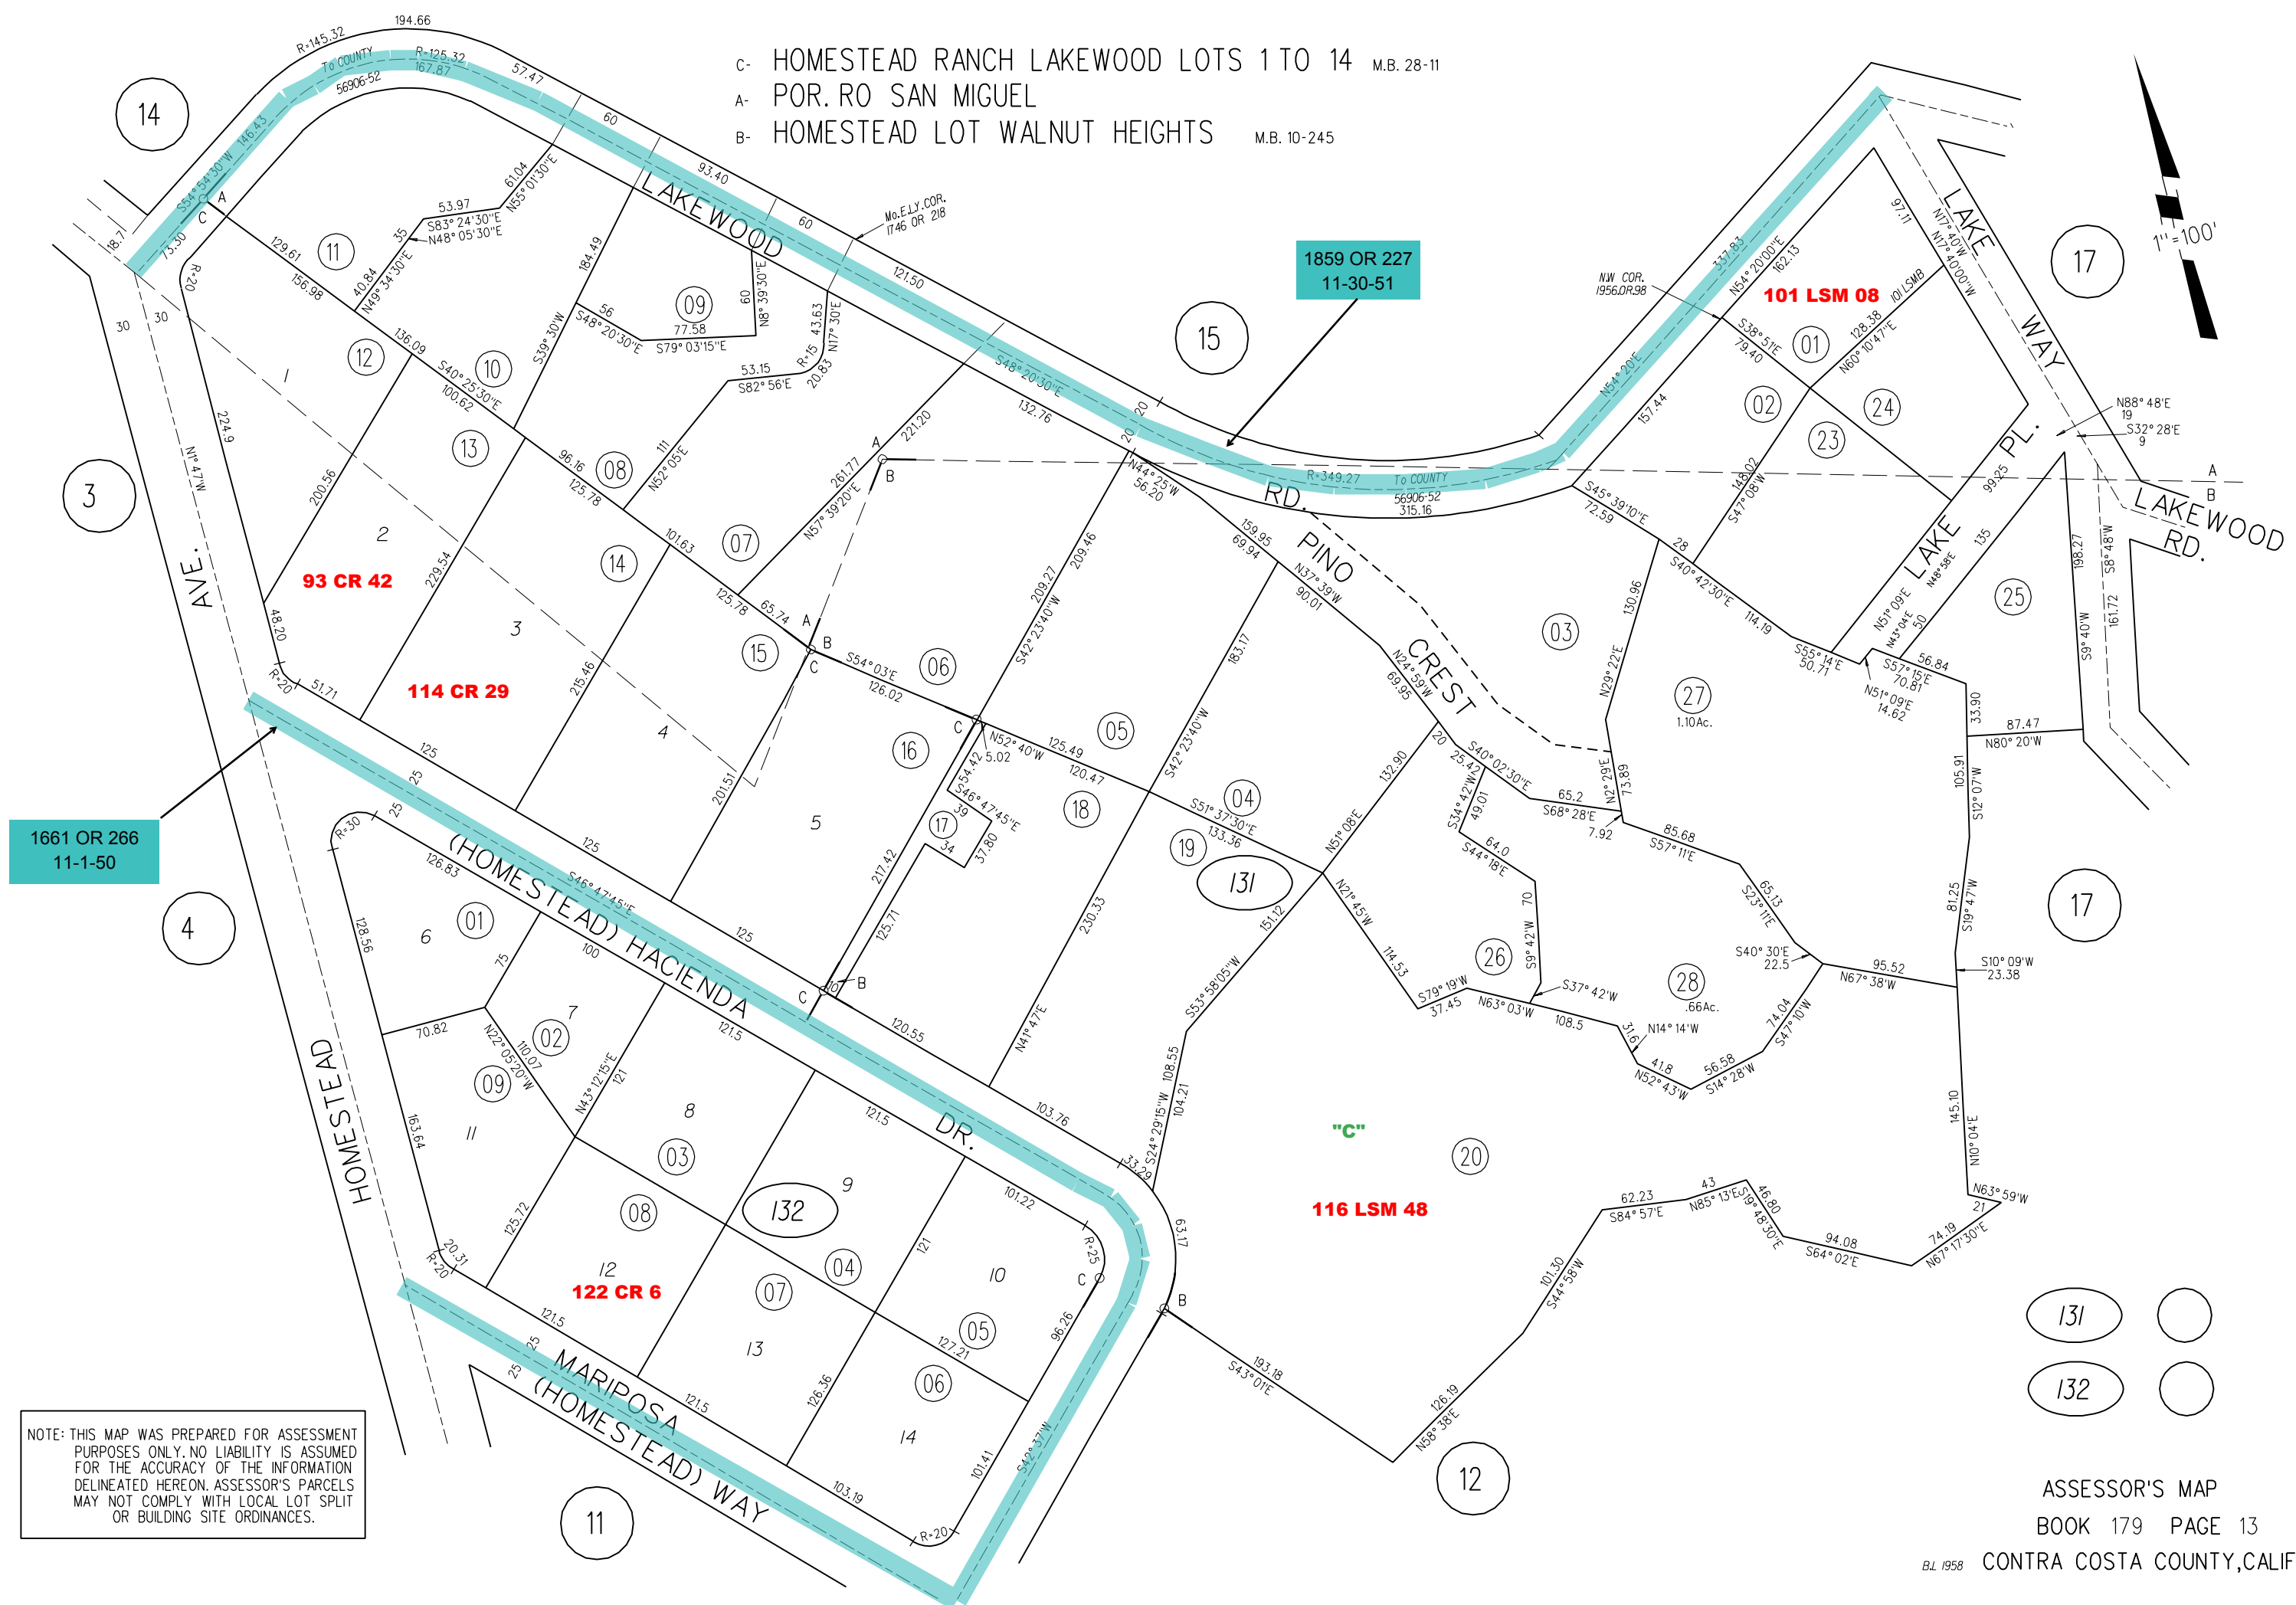

C- HOMESTEAD RANCH LAKEWOOD LOTS 1 TO 14 M.B. 28-11  
 A- POR. RO SAN MIGUEL  
 B- HOMESTEAD LOT WALNUT HEIGHTS M.B. 10-245

1661 OR 266  
11-1-50

NOTE: THIS MAP WAS PREPARED FOR ASSESSMENT PURPOSES ONLY. NO LIABILITY IS ASSUMED FOR THE ACCURACY OF THE INFORMATION DELINEATED HEREON. ASSESSOR'S PARCELS MAY NOT COMPLY WITH LOCAL LOT SPLIT OR BUILDING SITE ORDINANCES.

131  
132