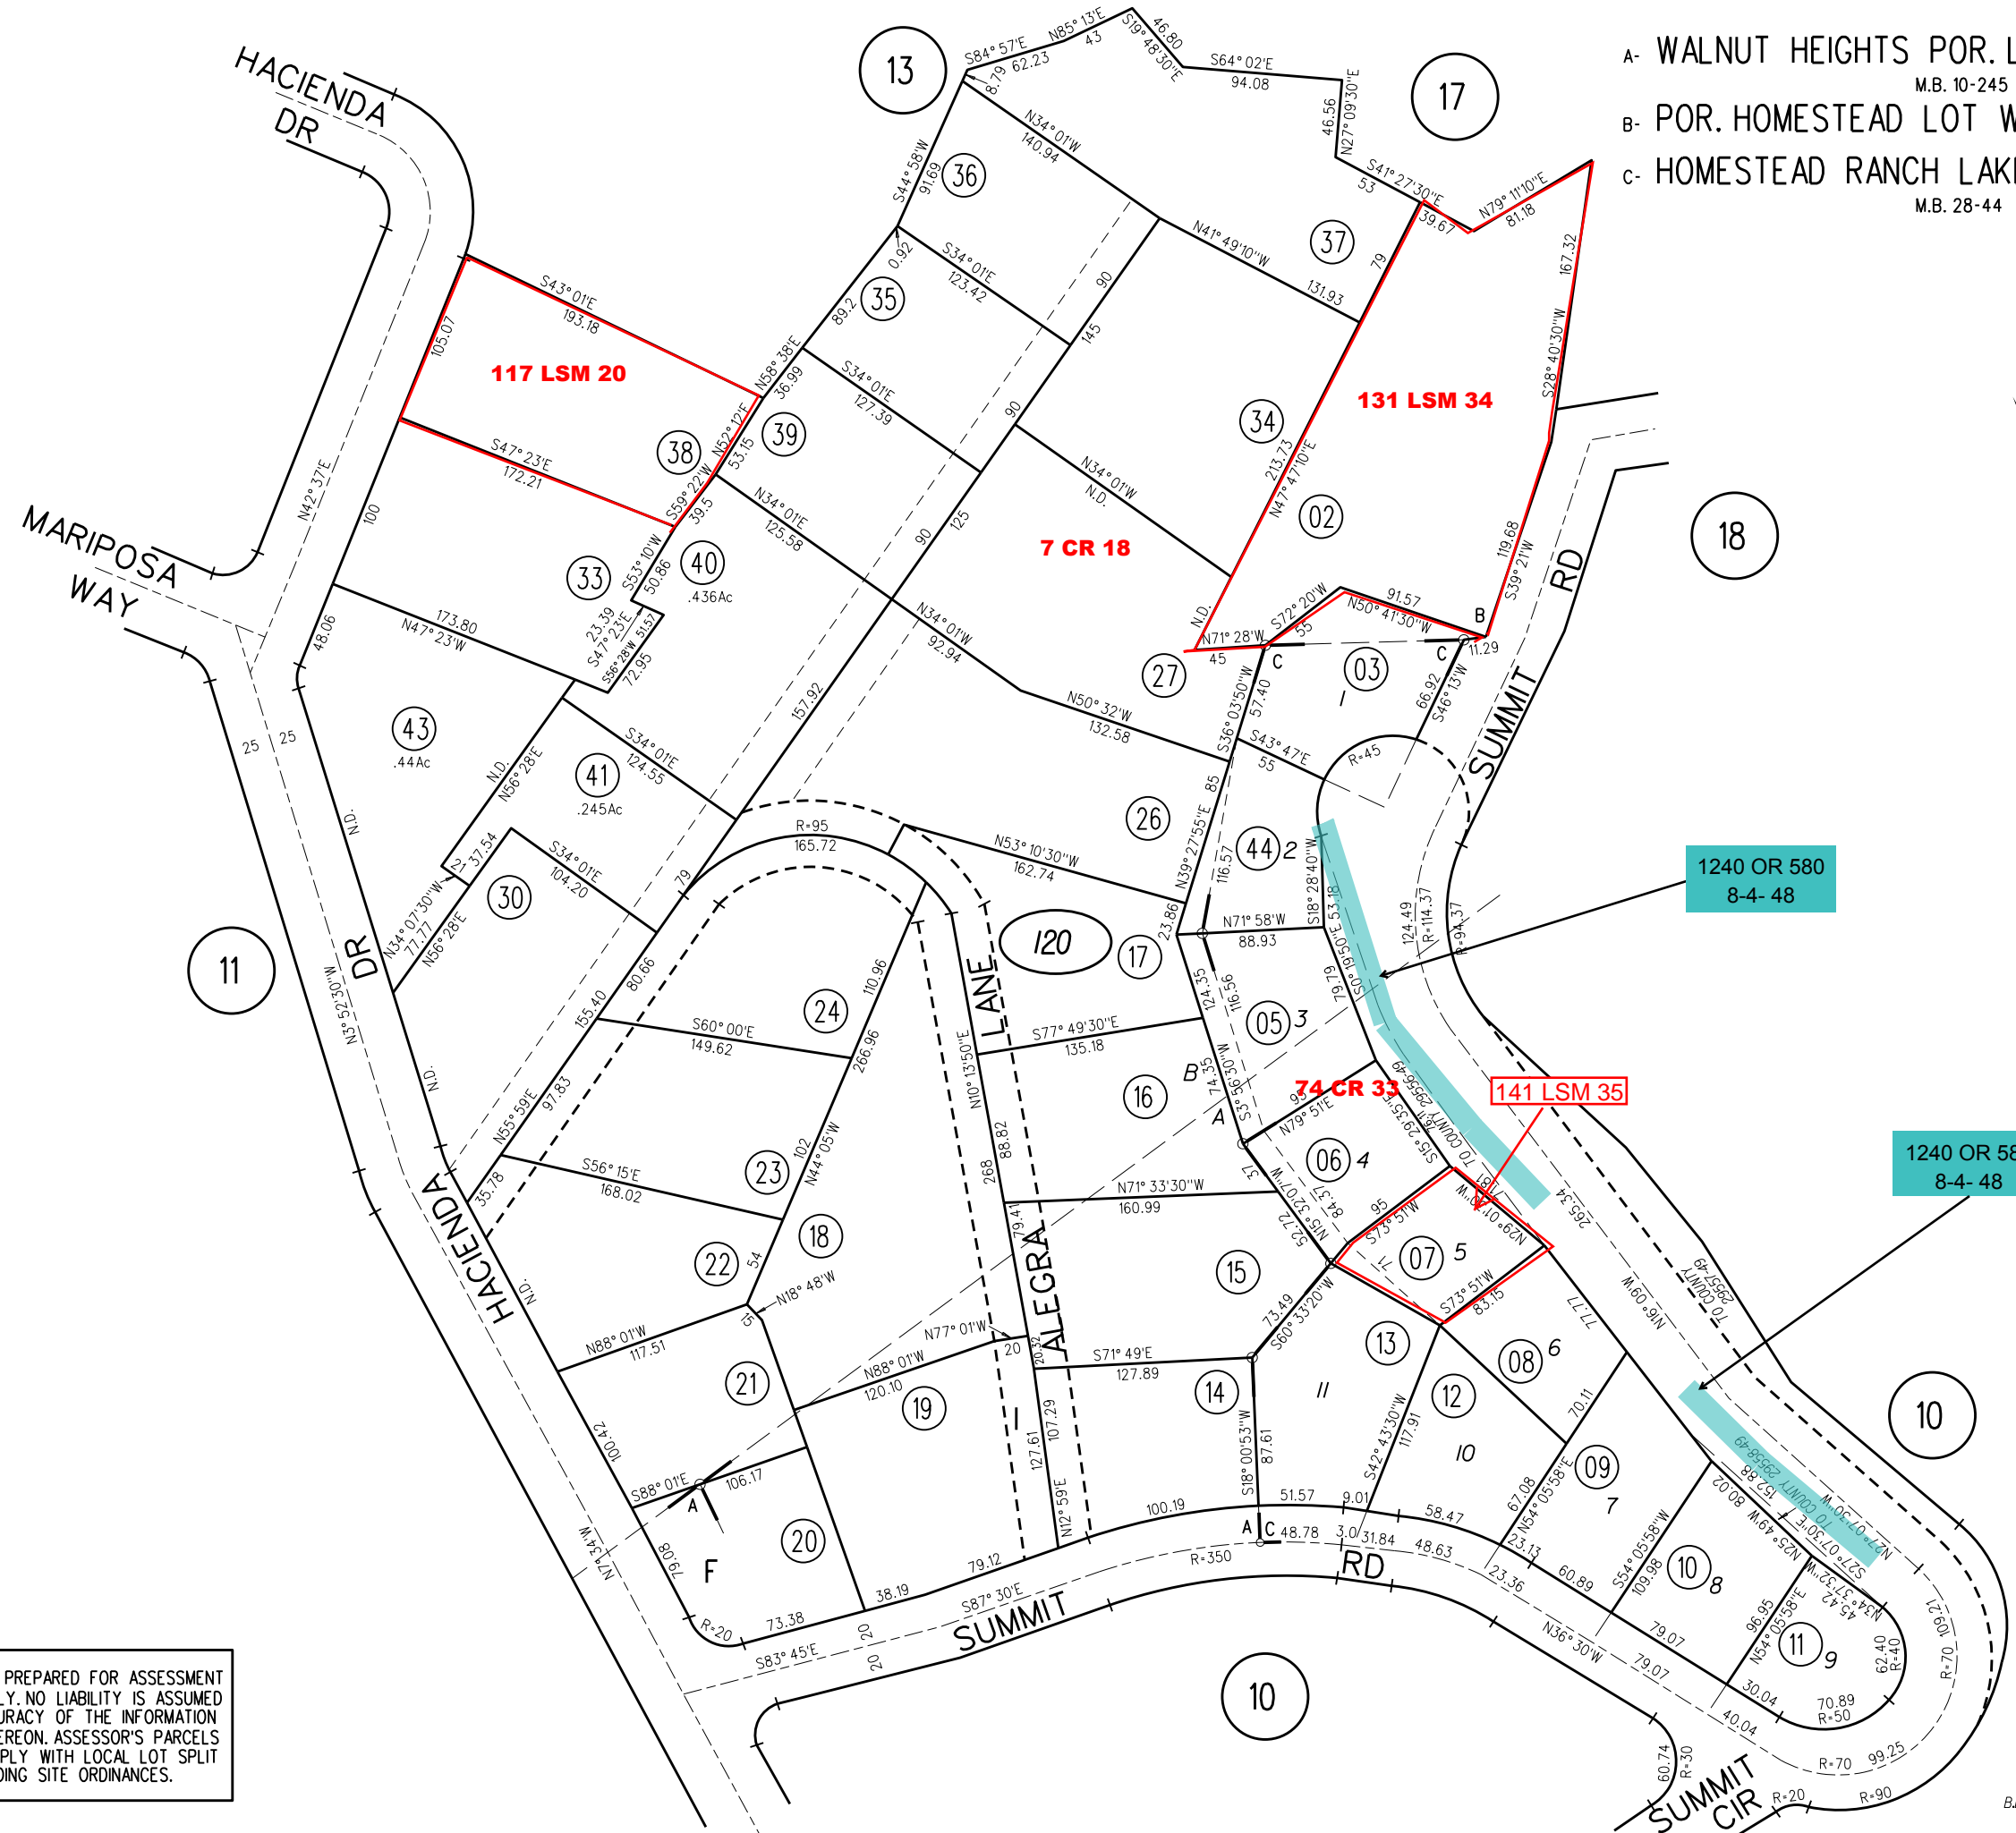

- A- WALNUT HEIGHTS POR. LOTS 1 & F BLK.3
M.B. 10-245
- B- POR. HOMESTEAD LOT WALNUT HEIGHTS
- C- HOMESTEAD RANCH LAKEWOOD NO. 2
M.B. 28-44

NOTE: THIS MAP WAS PREPARED FOR ASSESSMENT PURPOSES ONLY. NO LIABILITY IS ASSUMED FOR THE ACCURACY OF THE INFORMATION DELINEATED HEREON. ASSESSOR'S PARCELS MAY NOT COMPLY WITH LOCAL LOT SPLIT OR BUILDING SITE ORDINANCES.

120 44
2/28/16