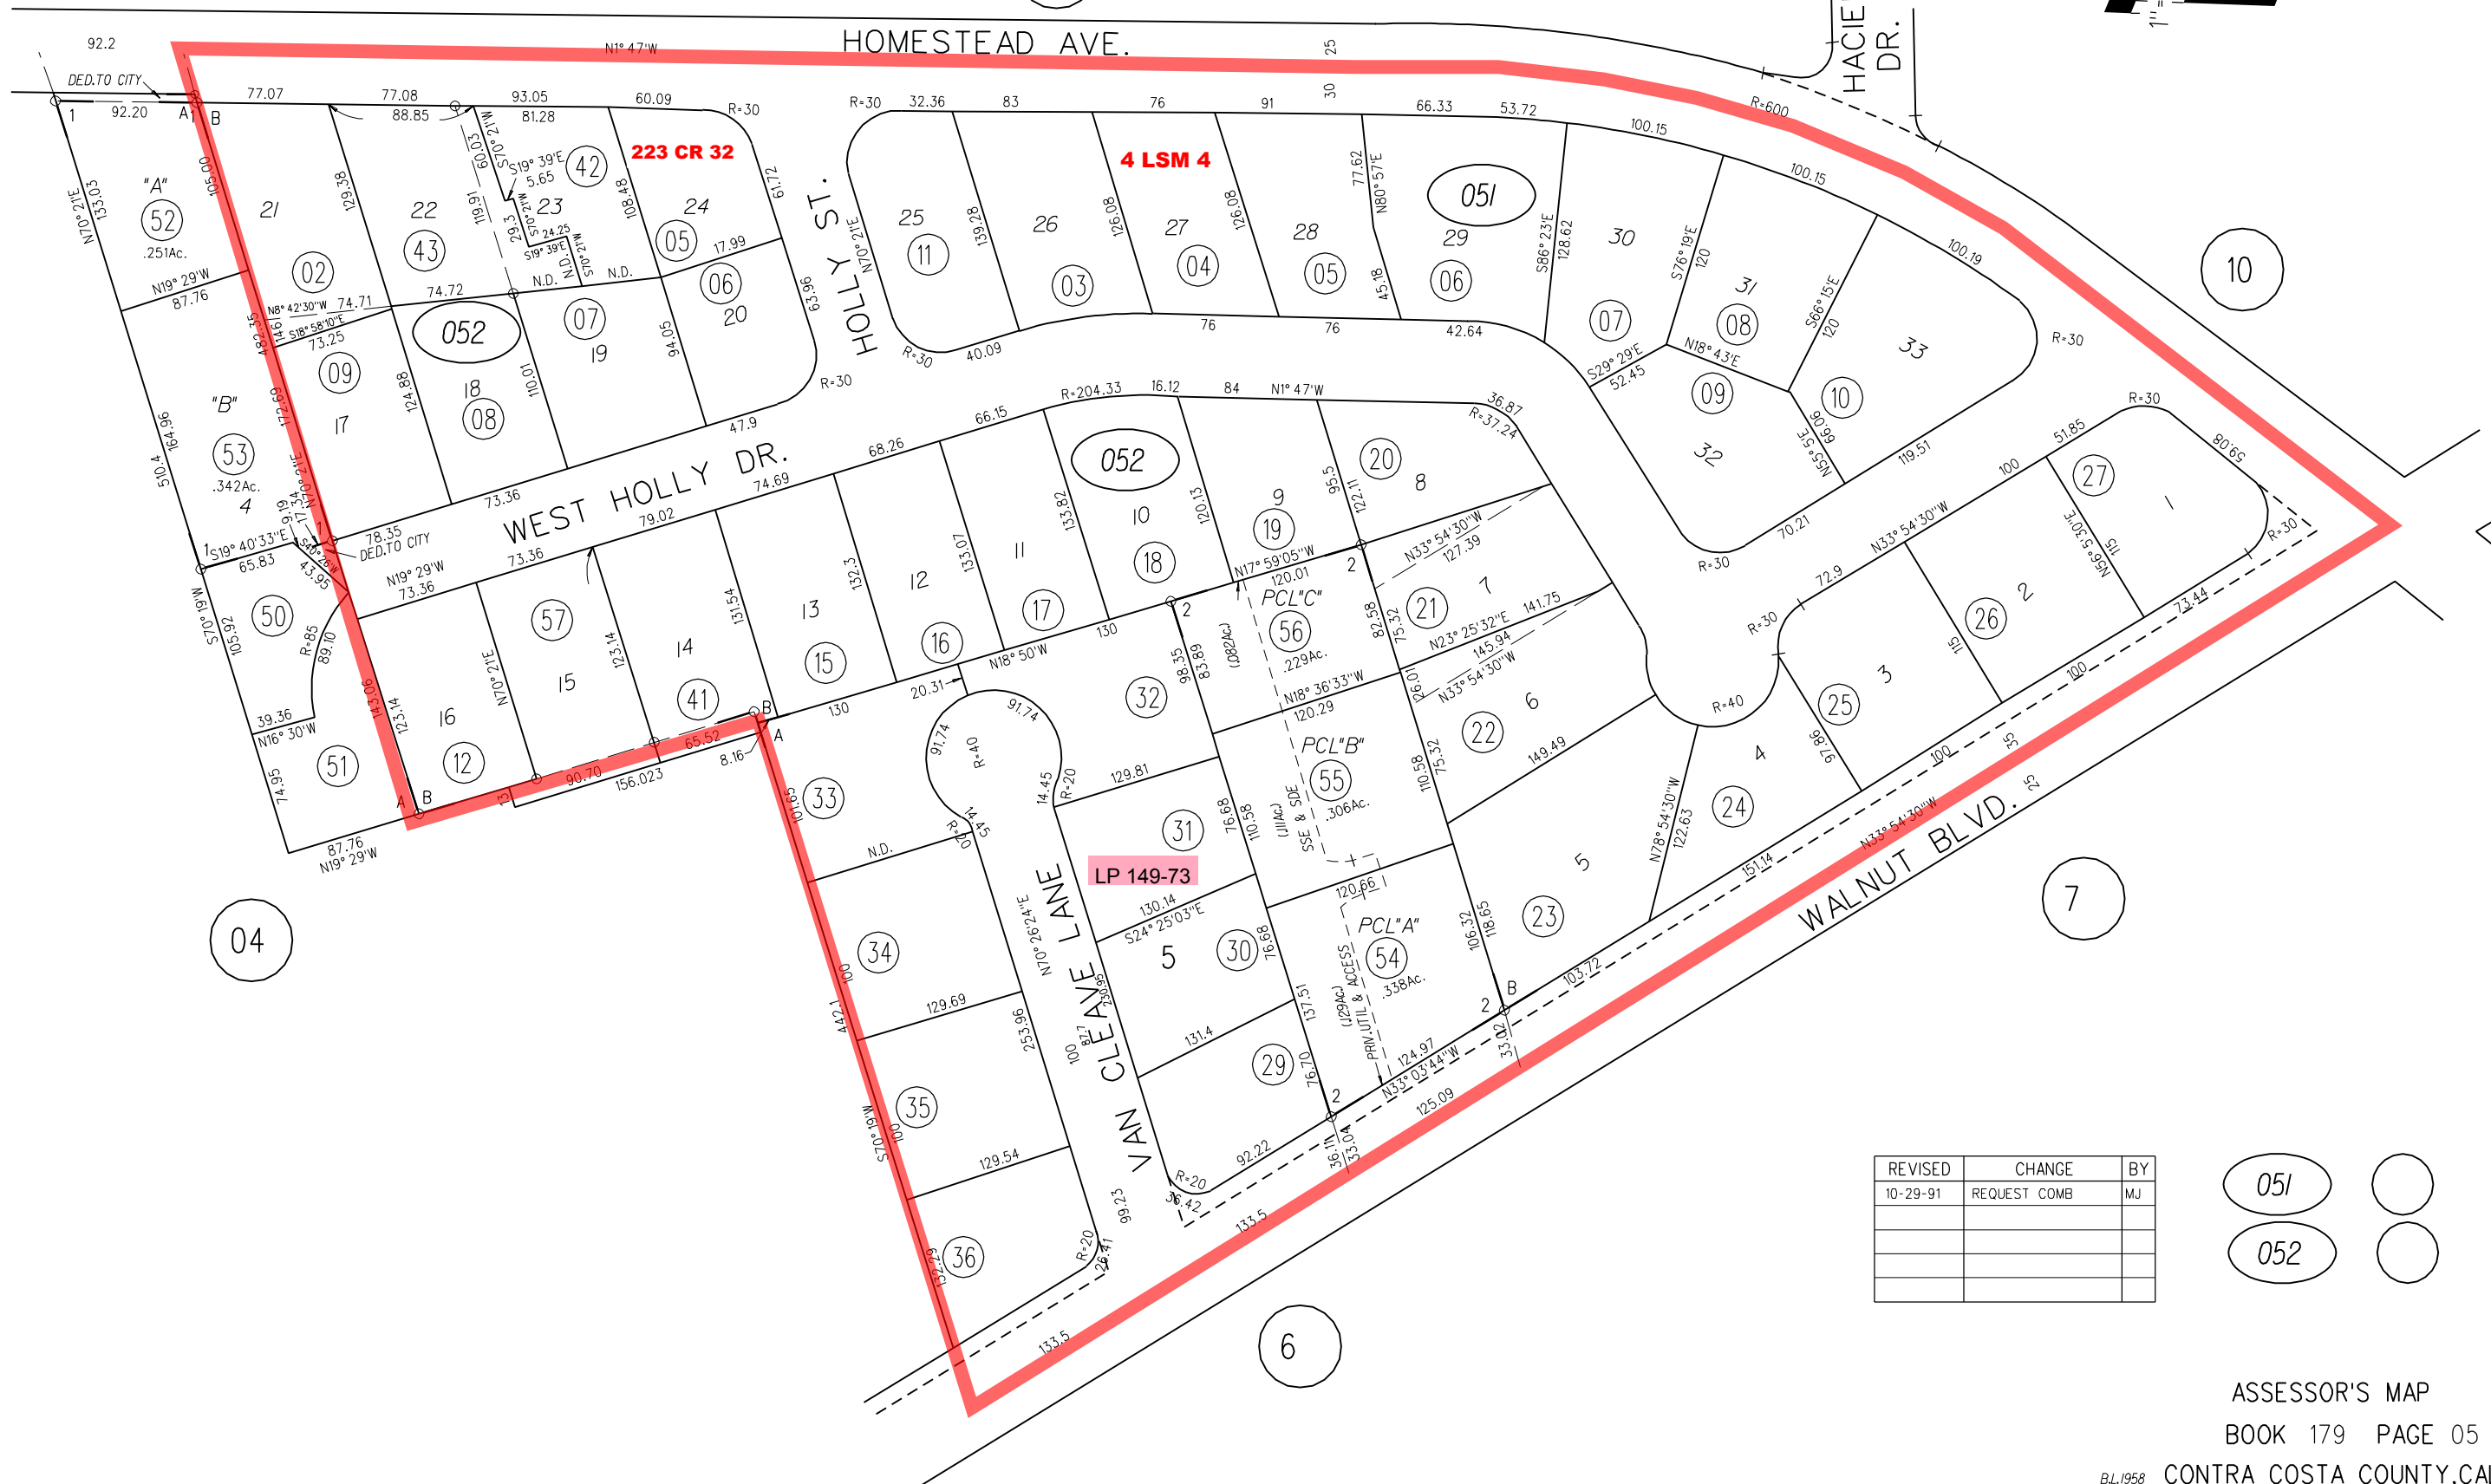

- A- POR. LOTS 4-5 BLK. 2 WALNUT HEIGHTS M.B. 10-245
- B- LAKEWOOD VILLAGE LOTS 1 TO 33 M.B. 24-760
- 1- 106 P.M. 26 7-11-83
- 2- 152 P.M. 28 5-15-91

11

REVISED	CHANGE	BY
10-29-91	REQUEST COMB	MJ