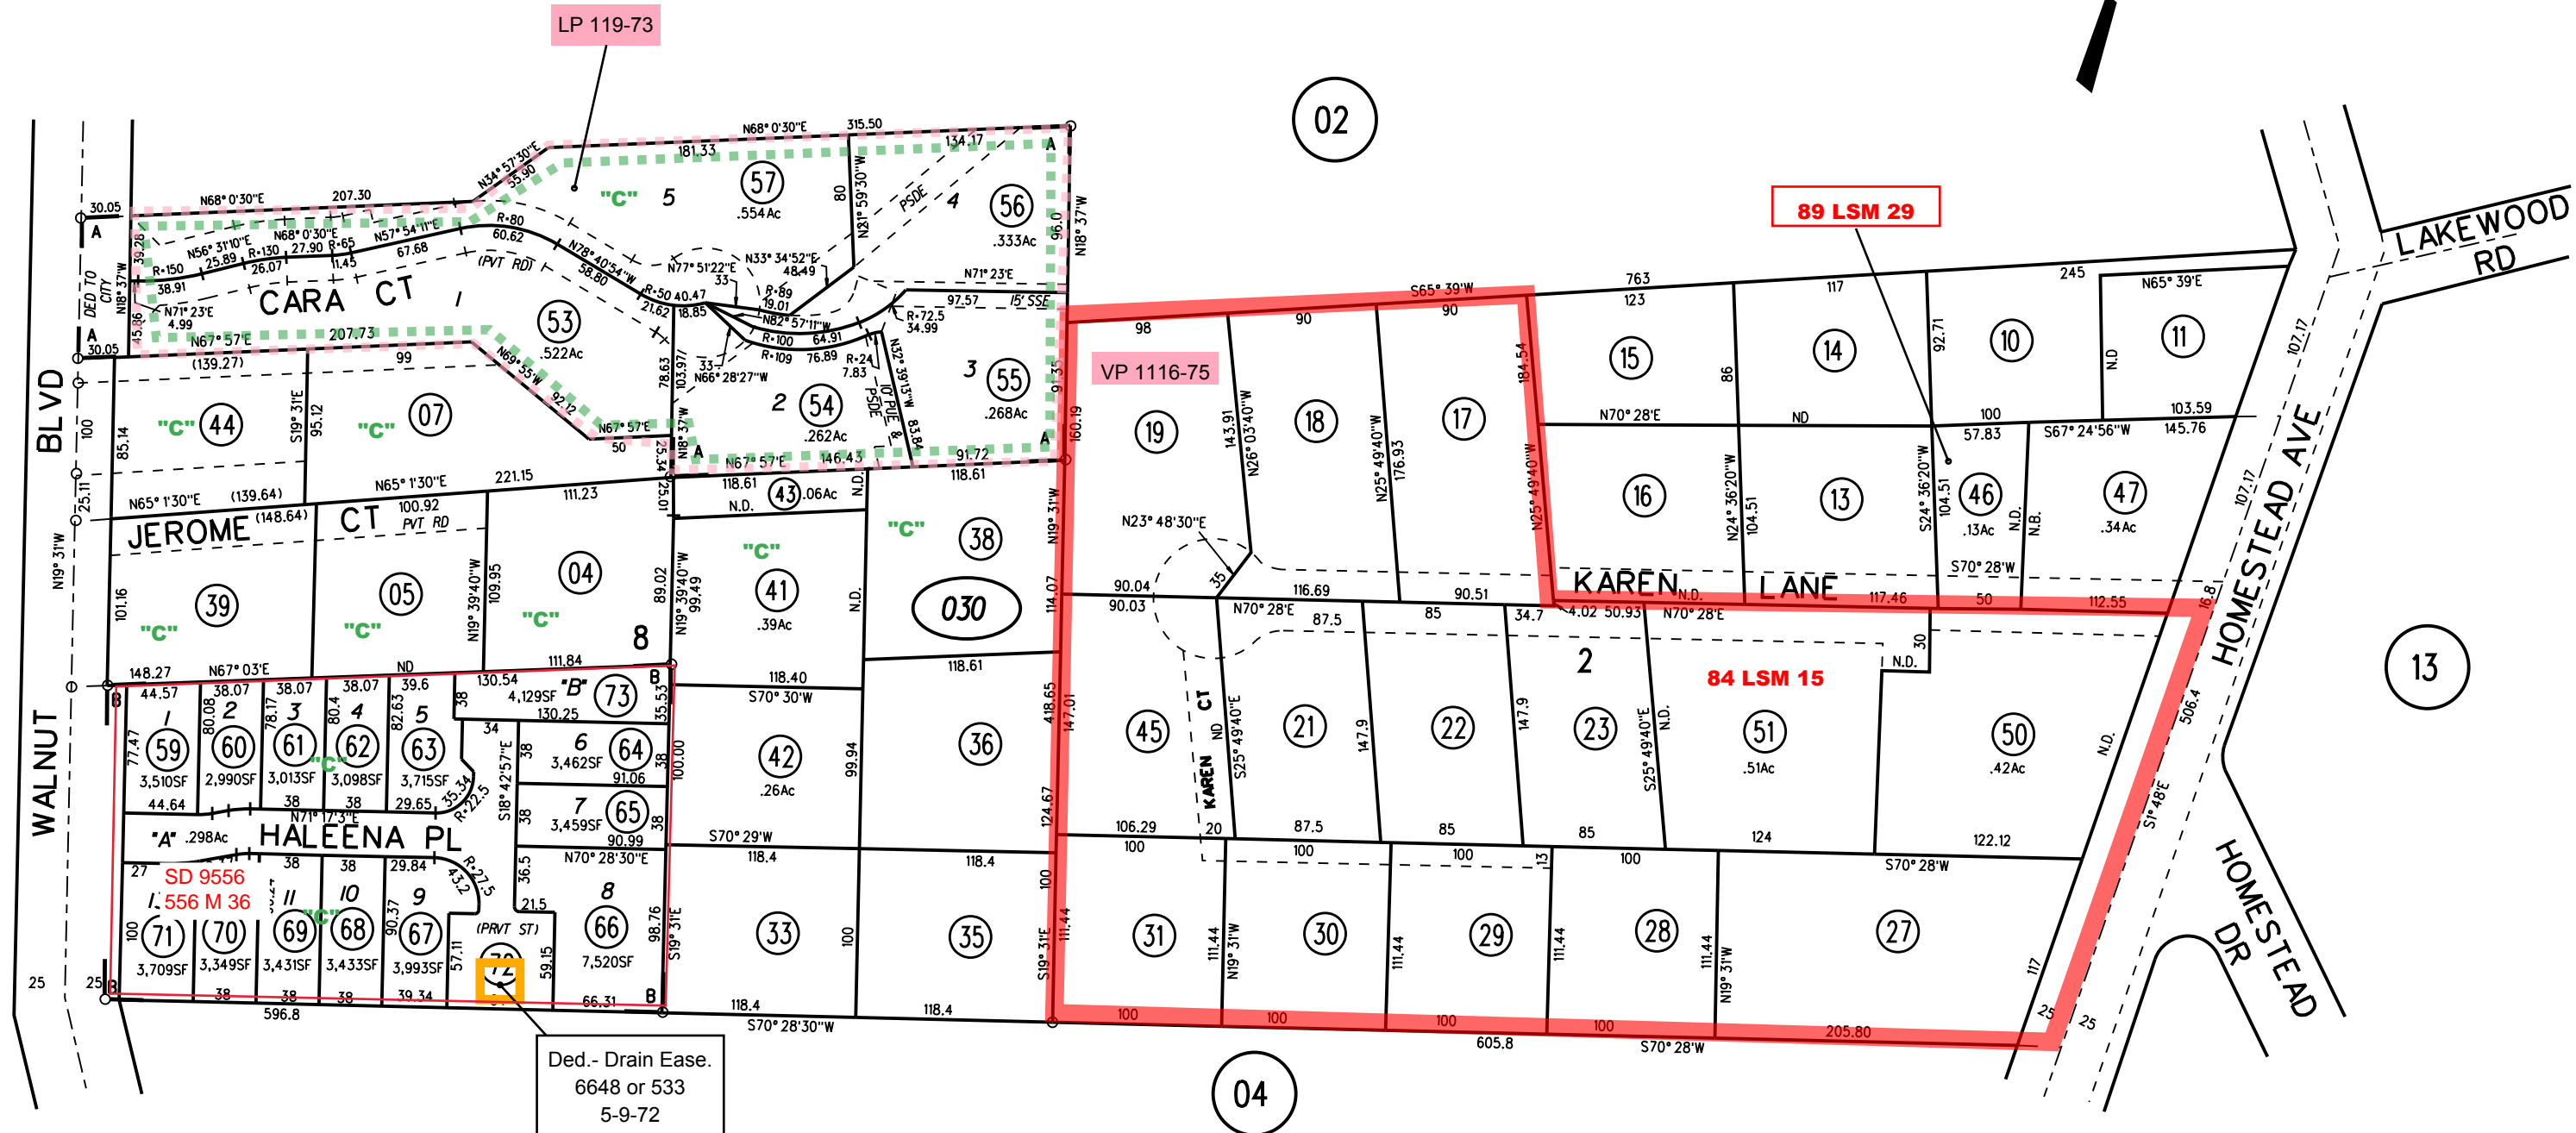

BLK. 2 LOTS 2,8,9 WALNUT HEIGHTS M.B. 10-245

A- TRACT 8343 M.B. 420-21 (GRAND OAKS ESTATES) 5-30-00

B- TRACT 9556 M.B. 556-36 (WALNUT ESTATES) 5-09-24

BK
178

NOTE: THIS MAP WAS PREPARED FOR ASSESSMENT PURPOSES ONLY. NO LIABILITY IS ASSUMED FOR THE ACCURACY OF THE INFORMATION DELINEATED HEREON. ASSESSOR'S PARCELS MAY NOT COMPLY WITH LOCAL LOT SPLIT OR BUILDING SITE ORDINANCES.

030 TR 9556 7/17/24