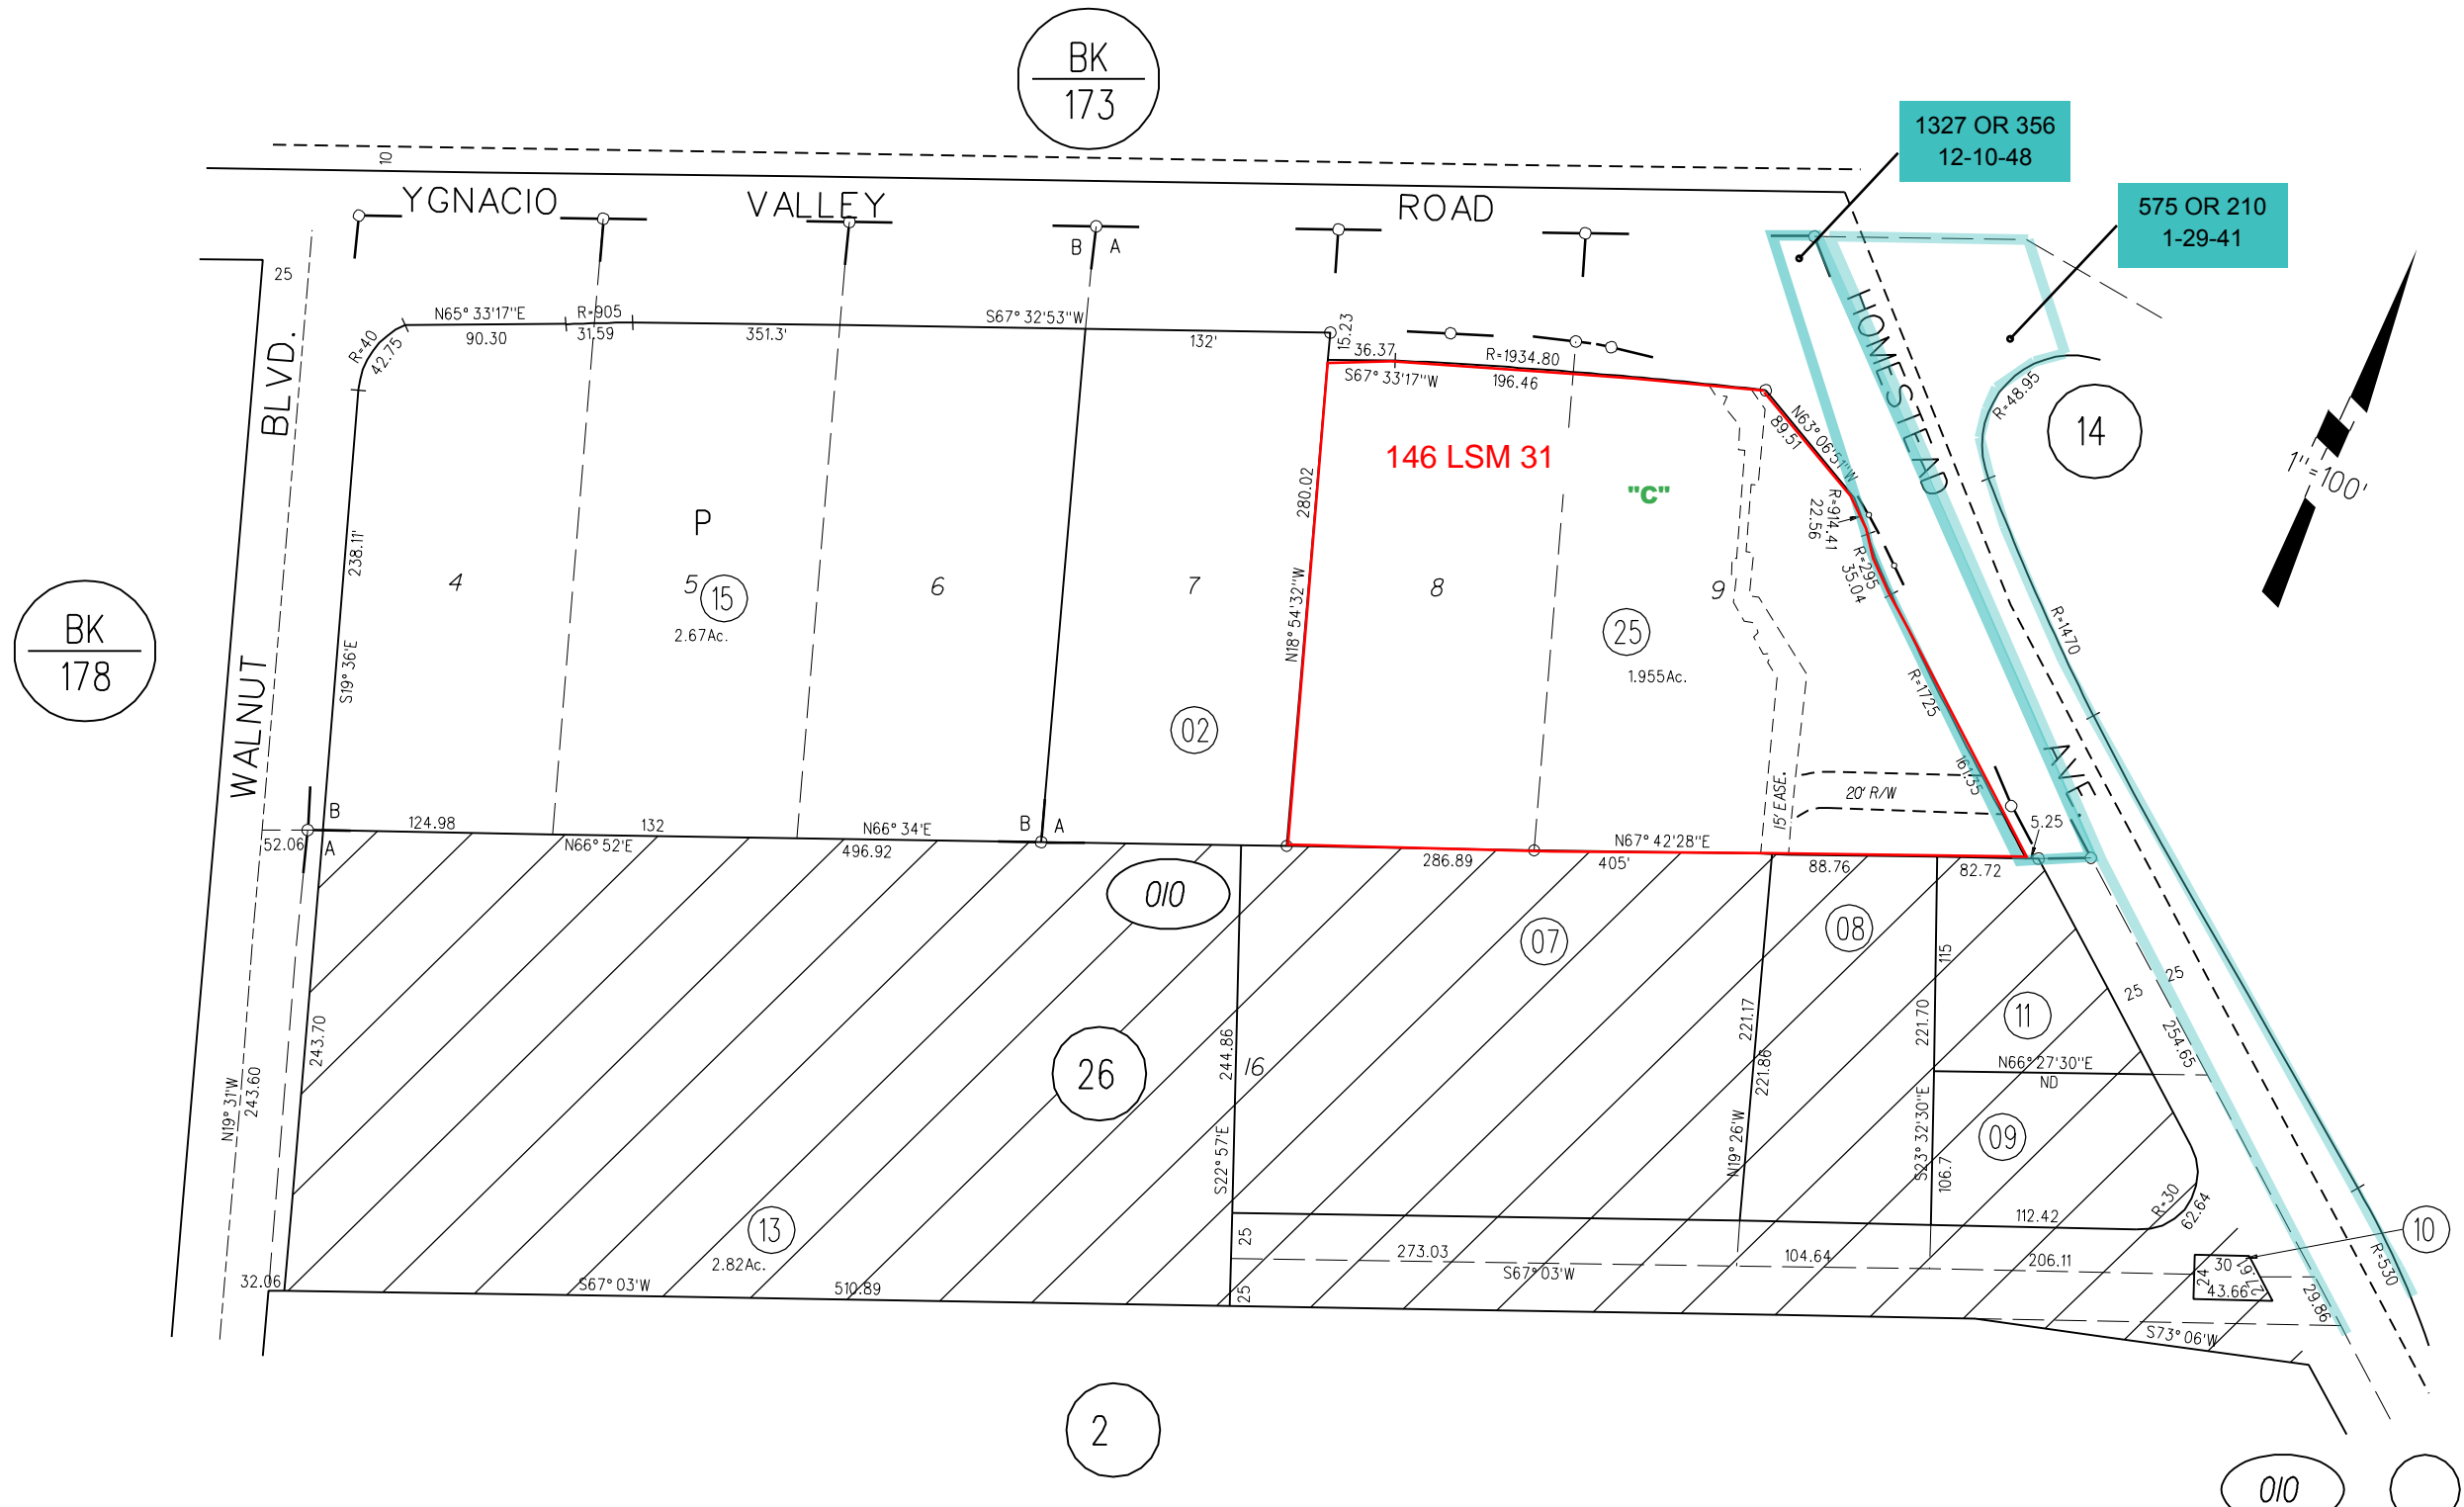

B- LOTS 4,5,6, BLK.P WALNUT HEIGHTS M.B. 10-245

TAX CODE AREA

A- LOTS 7,8,9 & 16 4-C LAND CO. M.B. 2-40

BK  
178

BK  
173

OIO

ASSESSOR'S MAP

BOOK 179 PAGE 01

10-19-87 CONTRA COSTA COUNTY, CALIF.