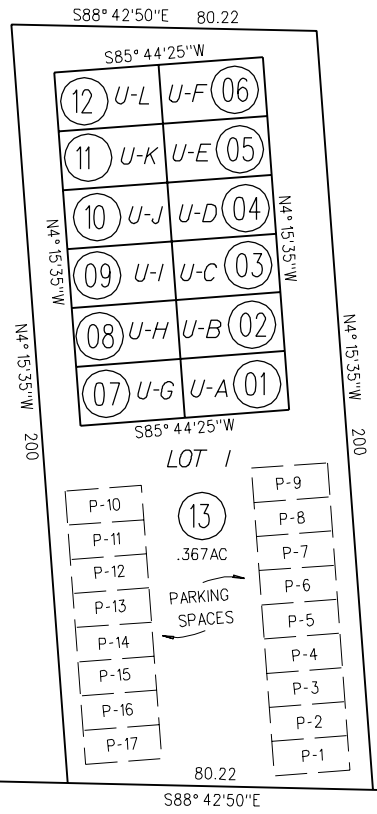

41

ALL UNITS HAVE  
 THE SAME DIMENSIONS

ARROYO WAY

33

550

NOTE: THIS MAP WAS PREPARED FOR ASSESSMENT PURPOSES ONLY. NO LIABILITY IS ASSUMED FOR THE ACCURACY OF THE INFORMATION DELINEATED HEREON. ASSESSOR'S PARCELS MAY NOT COMPLY WITH LOCAL LOT SPLIT OR BUILDING SITE ORDINANCES.