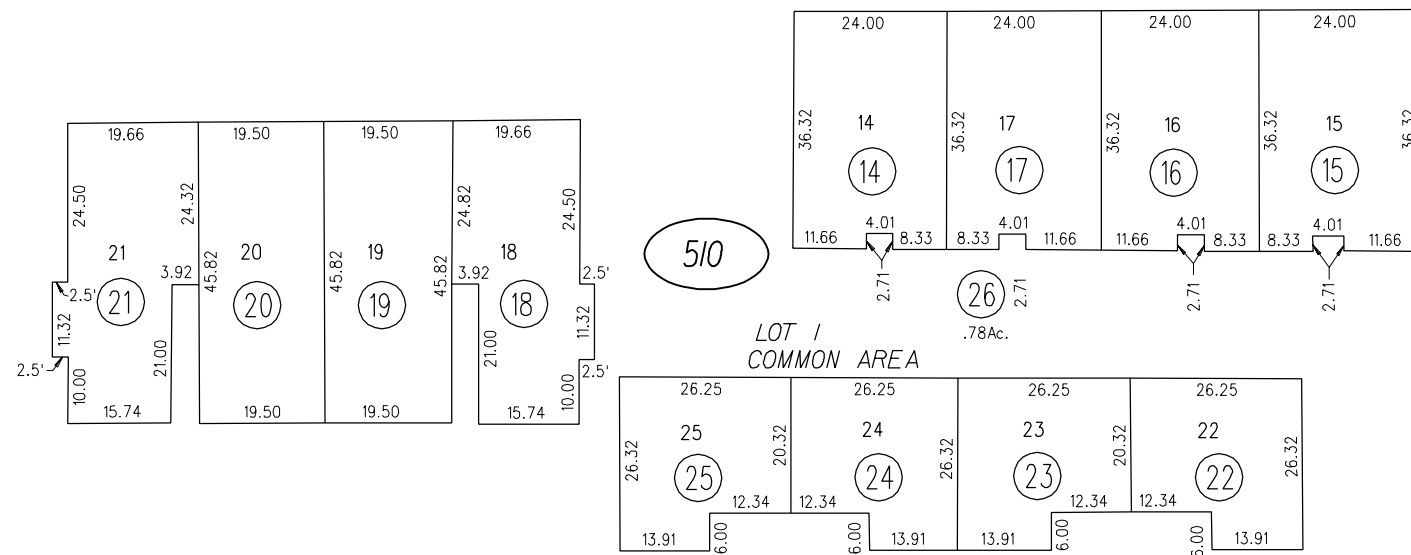

CARMEL DRIVE

LINCOLN AVENUE

THIRD LEVEL

FM. 178/29 6-13-84