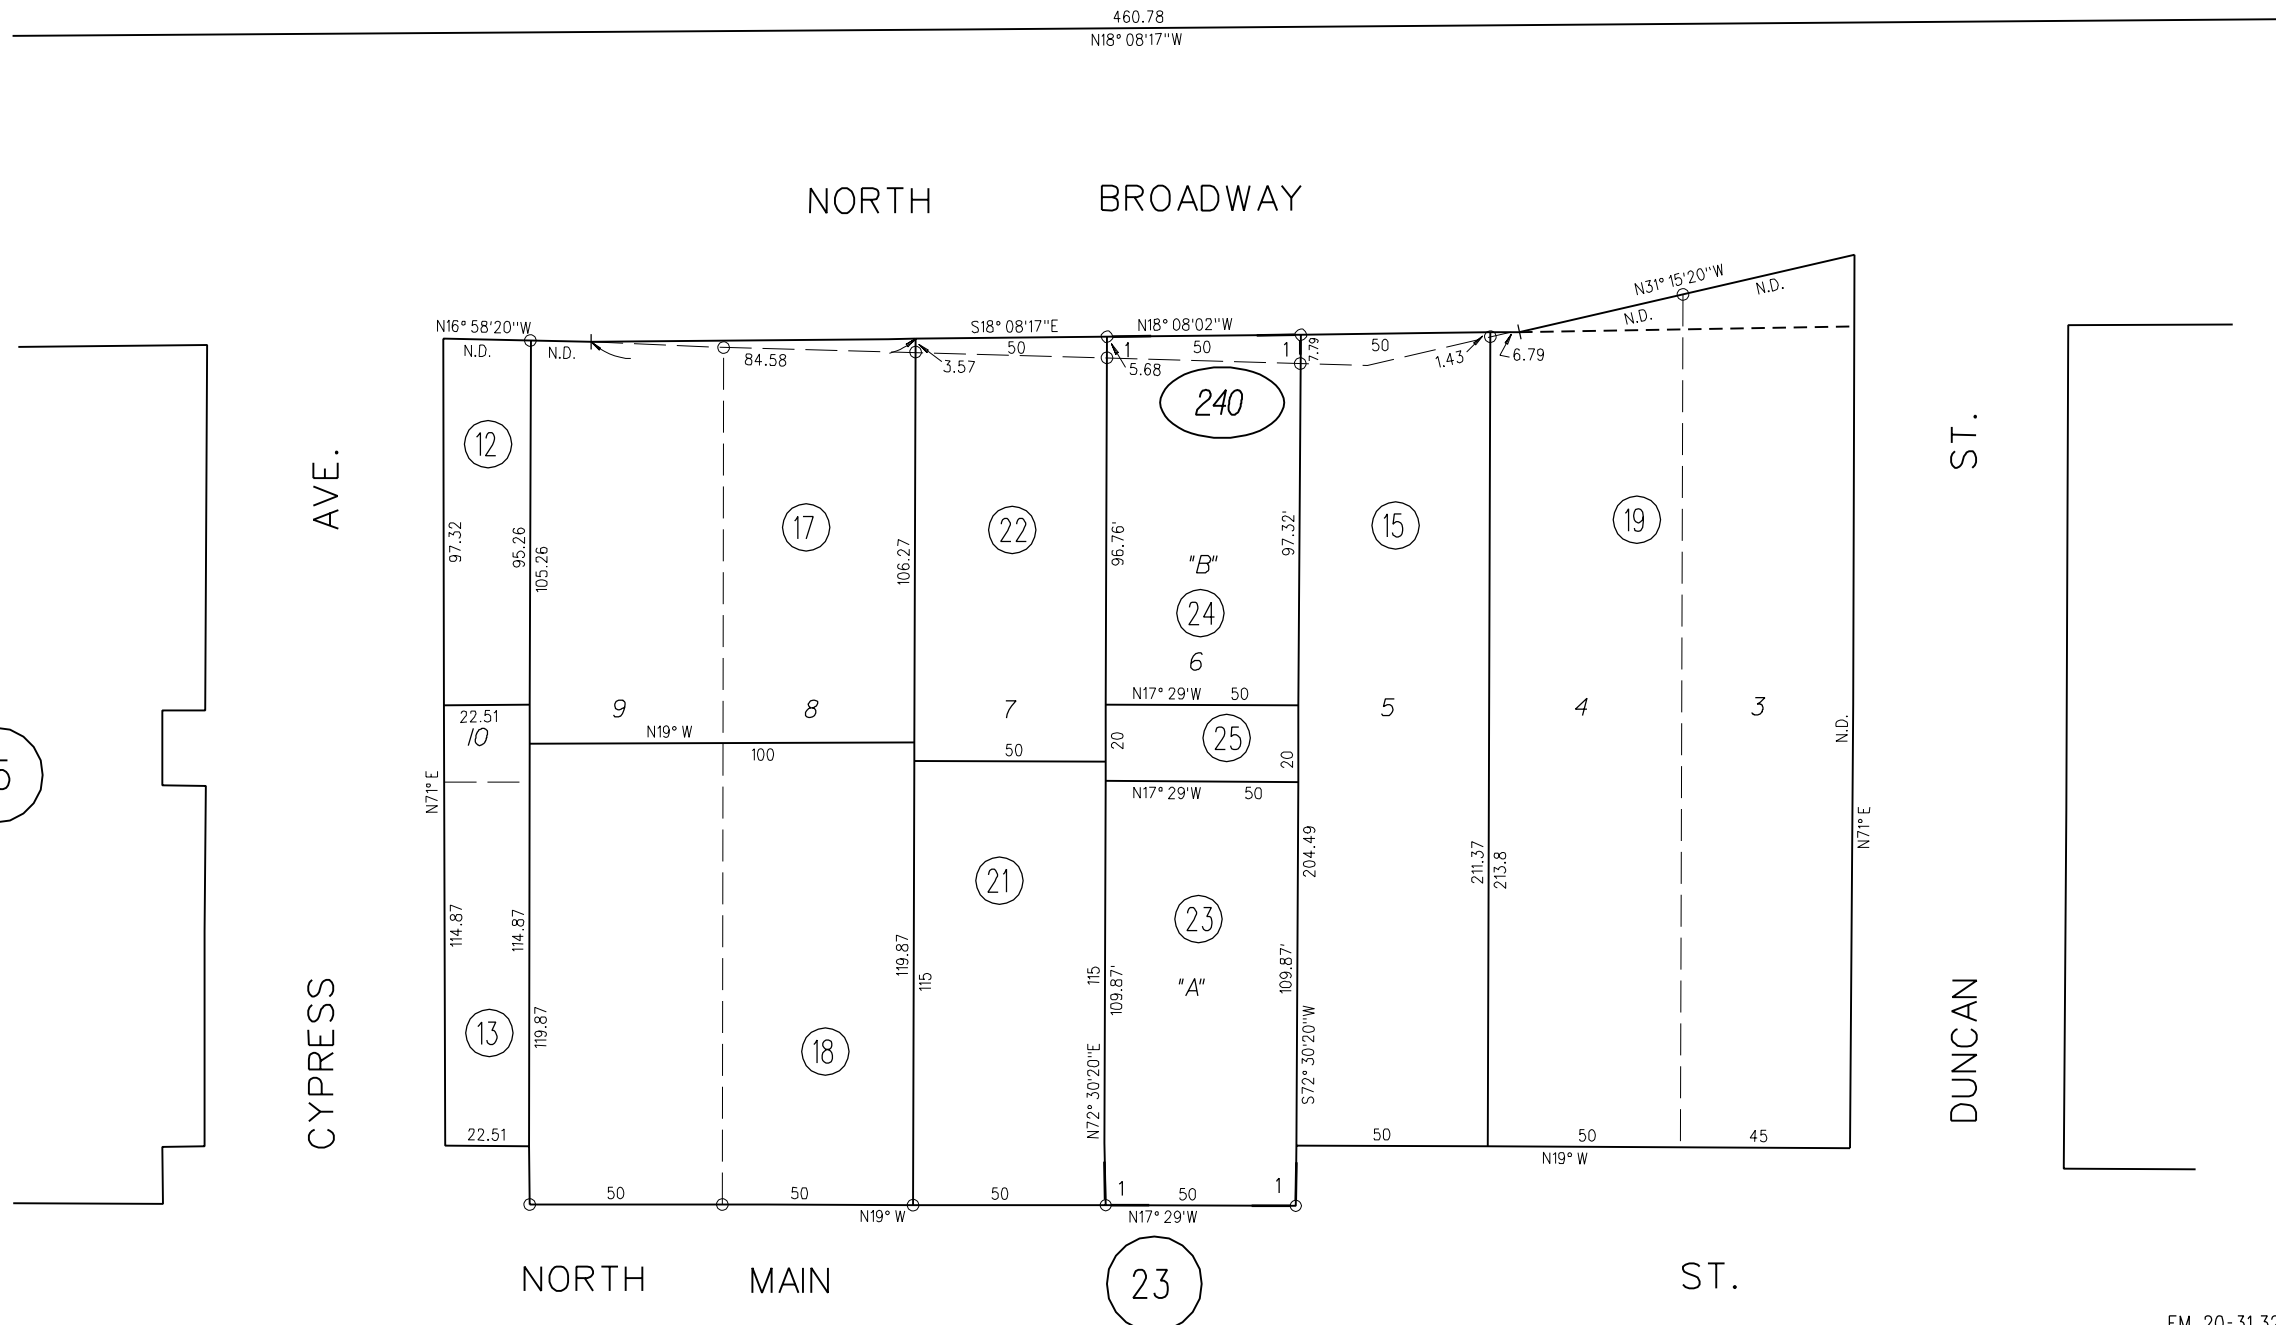

RANCHO SAN MIGUEL  
 A - YOAKUM & STOW ADDITION 31-D-78  
 1- 118 P.M.27 & 28 9-19-85

26

25

42

240