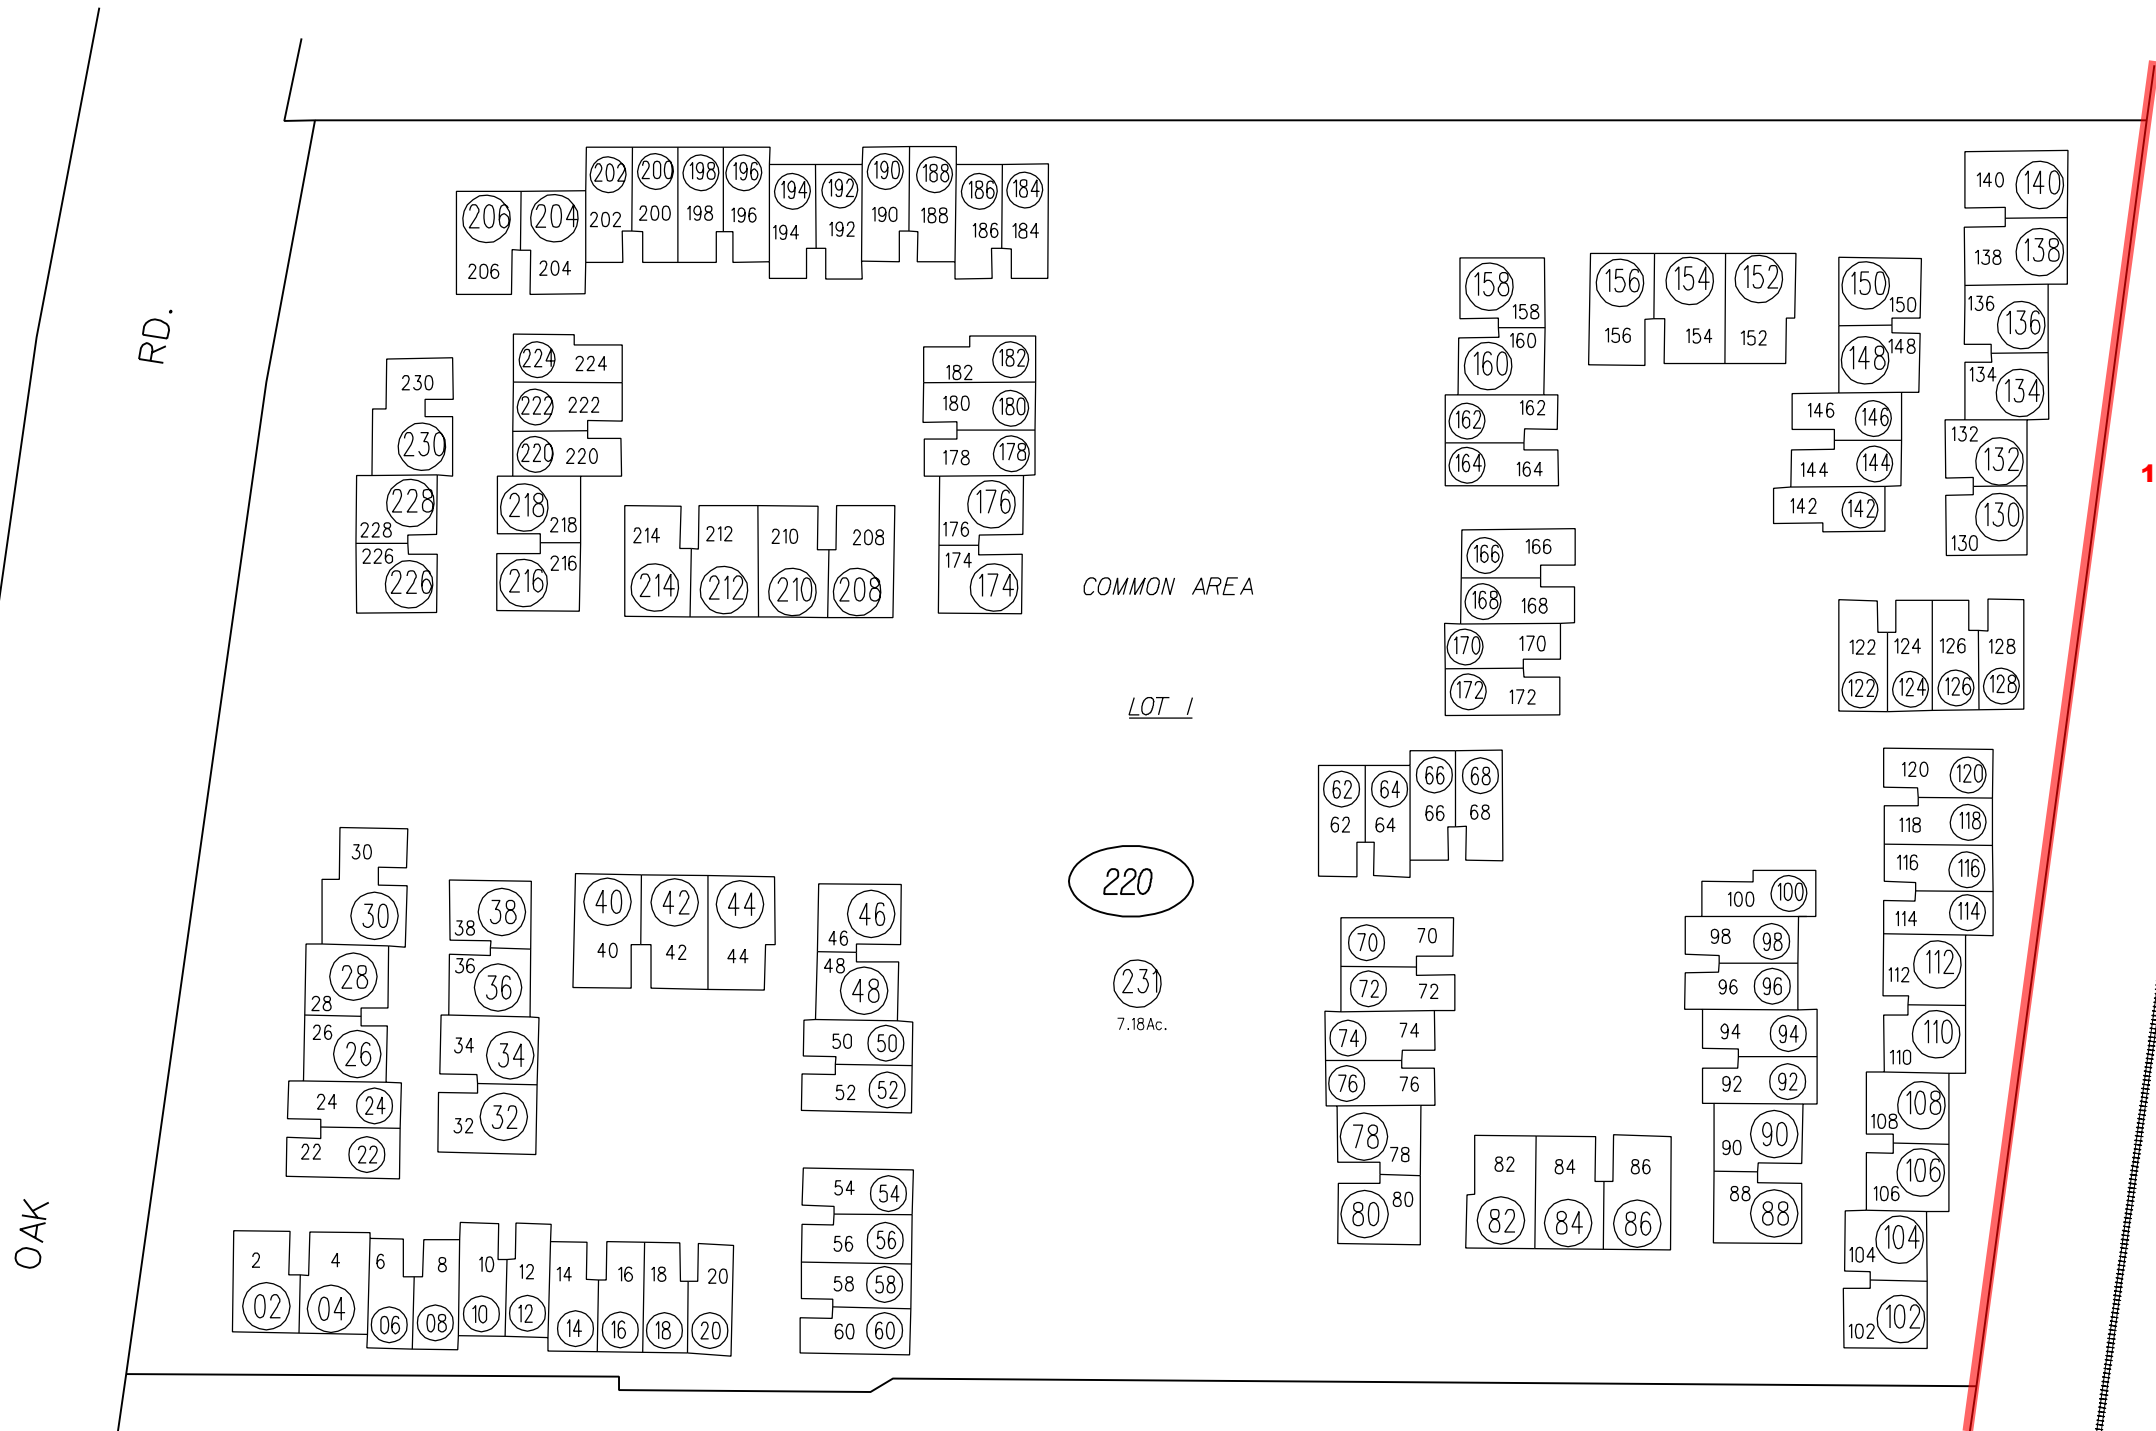

2

1980 ROLL TRACT 5195 (CONDO) MB 228-48 CC & R'S 9696/140 1-15-80

1

NOT TO SCALE

5

220

231
7.18Ac.

6

SECOND LEVEL

2

220