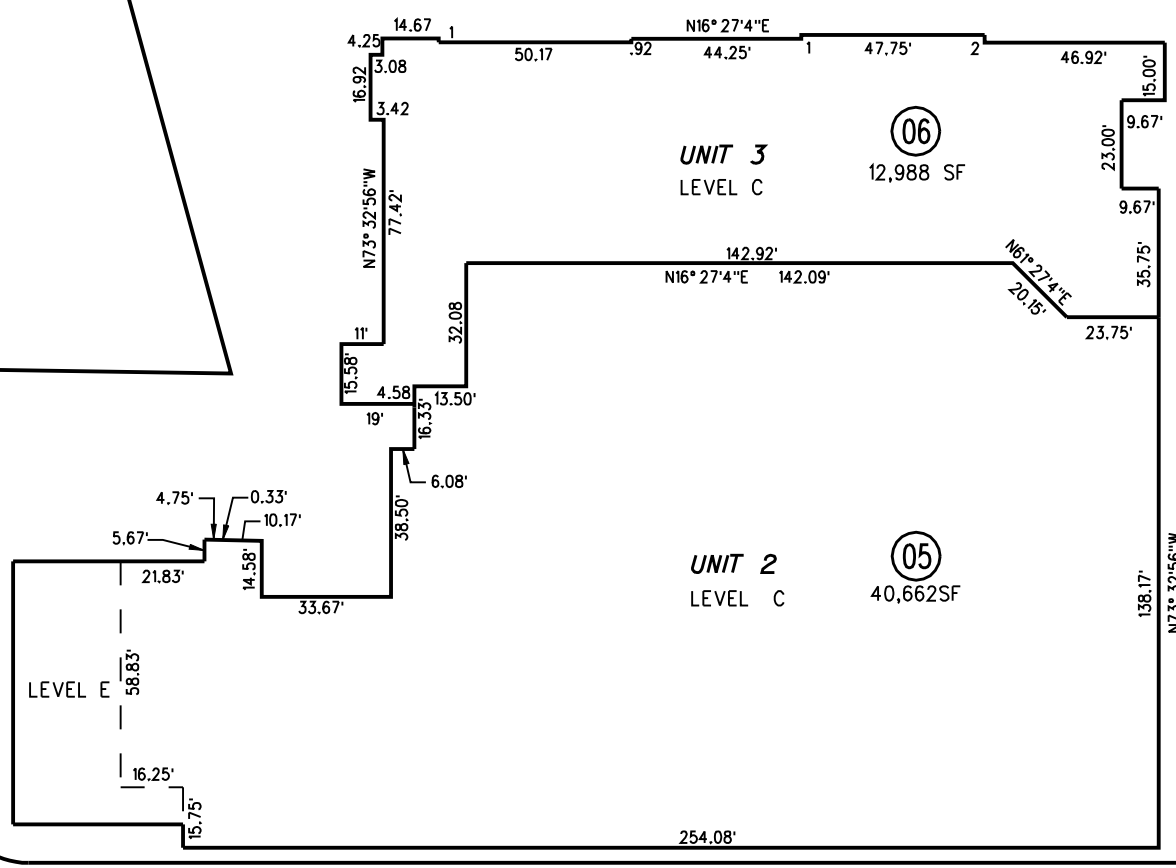

BK
172

2007 ROLL - 182PM24 12/24/01 (2500 NORTH MAIN STREET CONDOMINIUMS)
AMENDED 200PM24 5/16/07

20

BK
173

INTERSTATE 680

S.O.S. DRIVE

370

NORTH MAIN STREET

21

NOTE: THIS MAP WAS PREPARED FOR ASSESSMENT PURPOSES ONLY. NO LIABILITY IS ASSUMED FOR THE ACCURACY OF THE INFORMATION DELINEATED HEREON. ASSESSOR'S PARCELS MAY NOT COMPLY WITH LOCAL LOT SPLIT OR BUILDING SITE ORDINANCES.