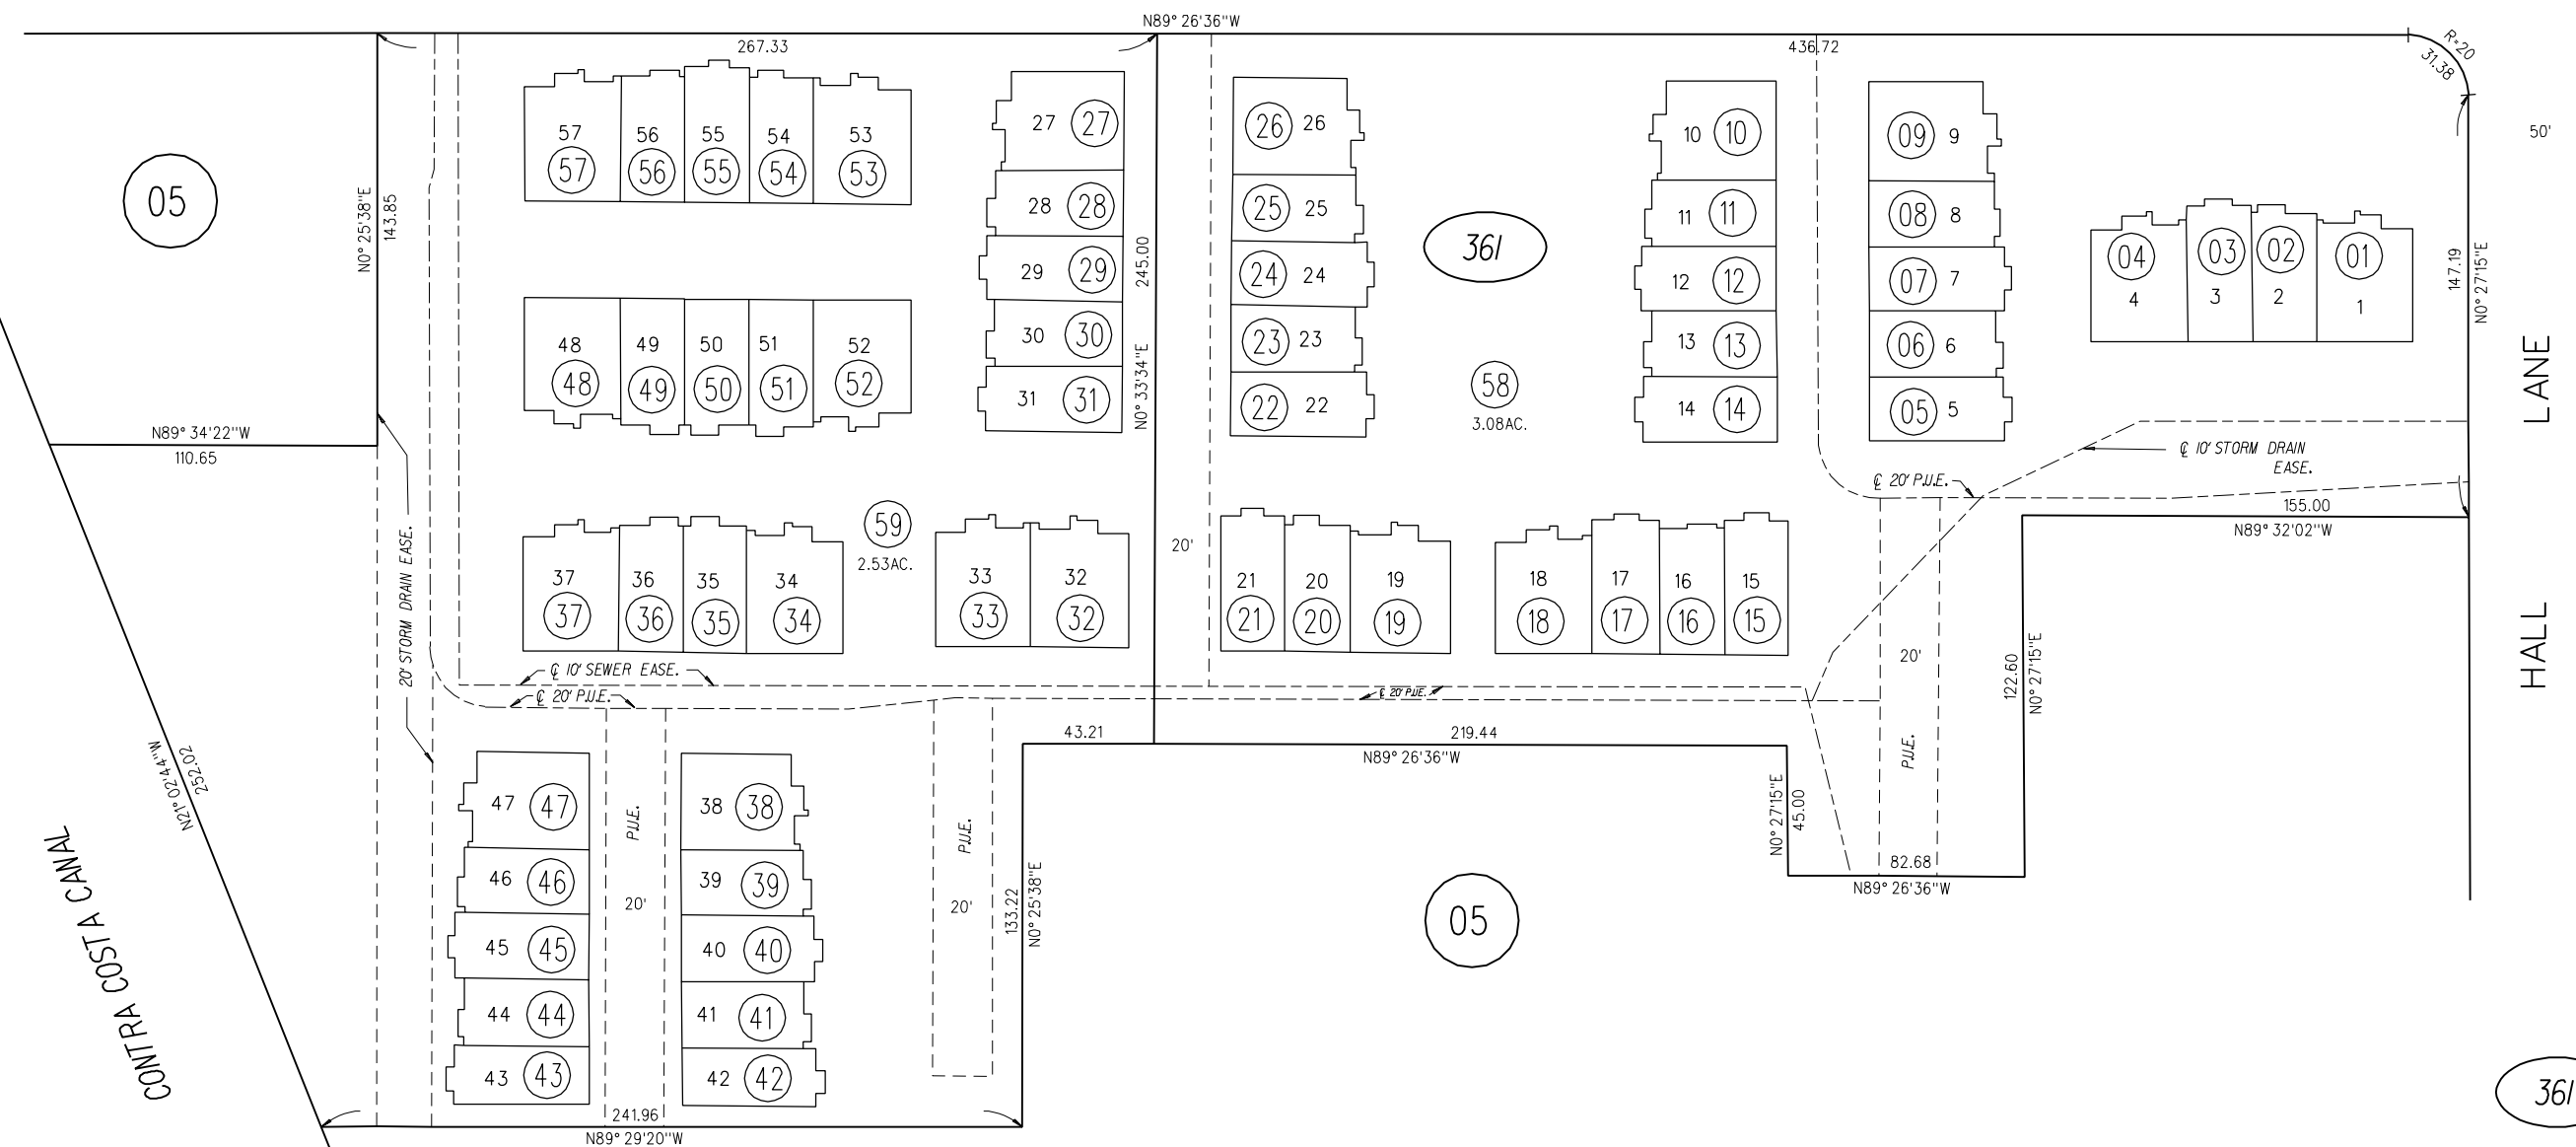

P.B.  
170

GEARY ROAD

HALL LANE

CONTRA COSTA CANAL

361

FM. 171/5 3-16-83  
ASSESSOR'S MAP

BOOK 171 PAGE 36

CONTRA COSTA COUNTY, CALIF.