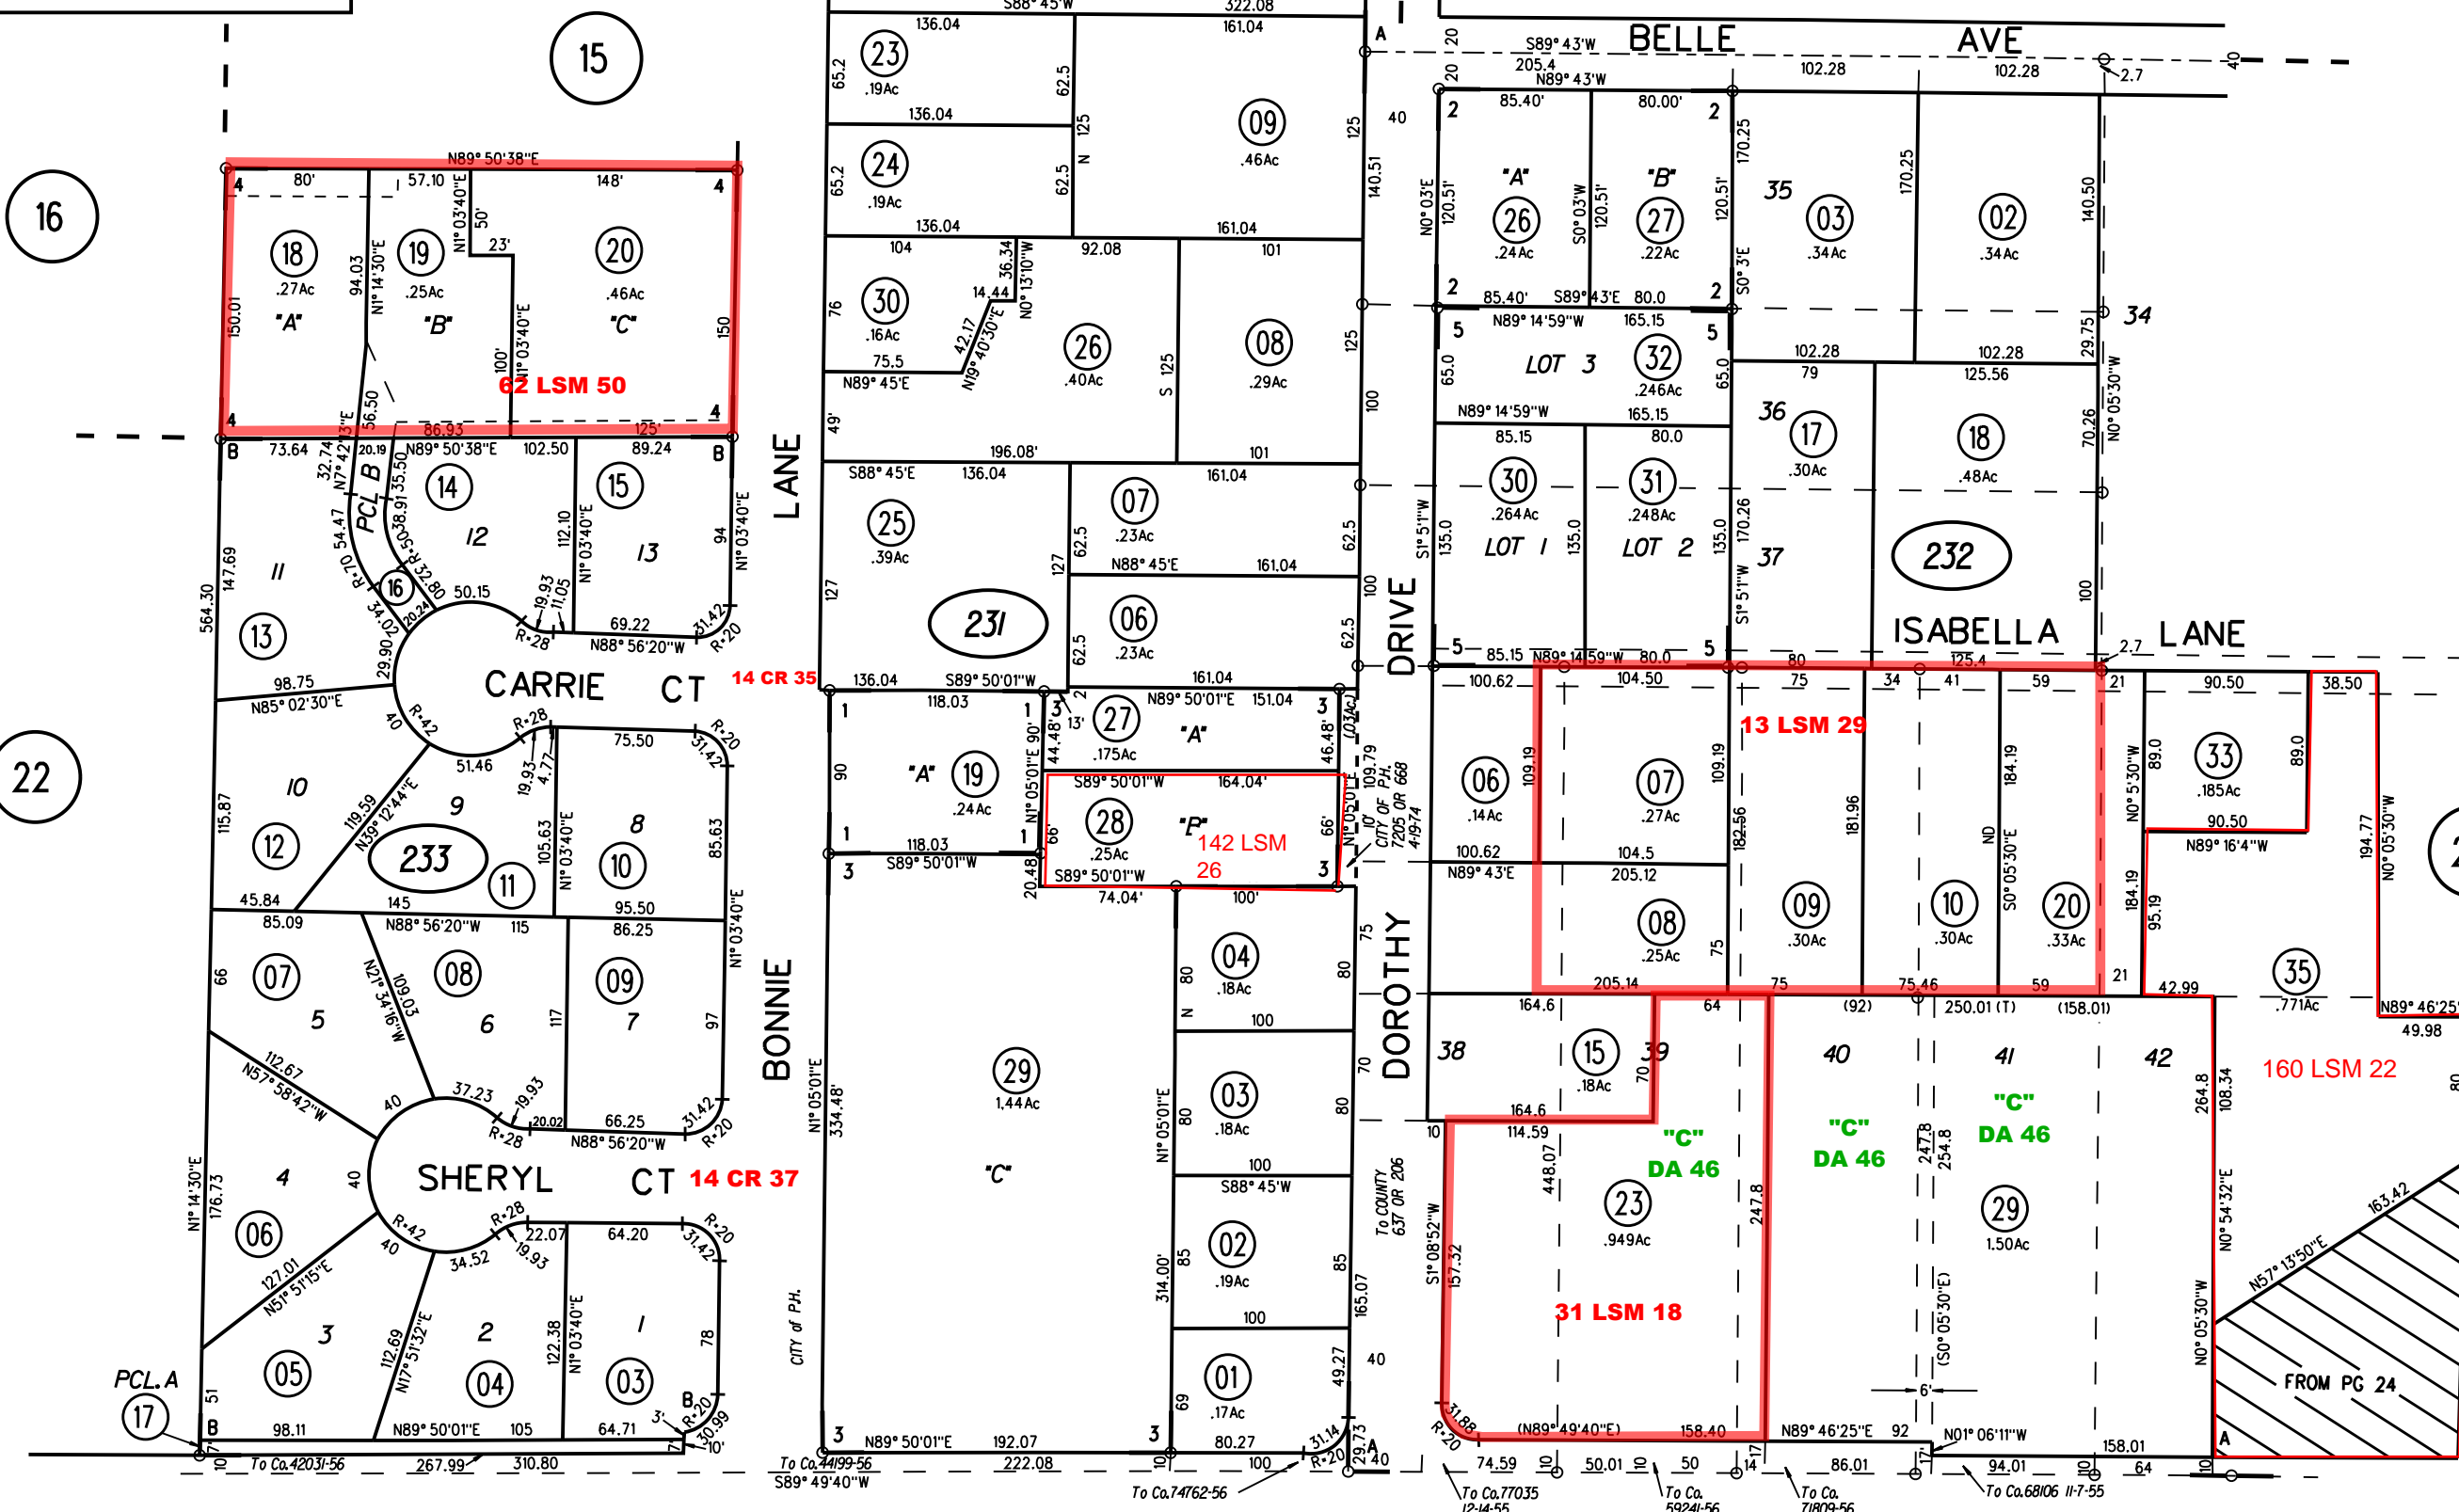

POR. RANCHO LAS JUNTAS

A- GRACELAND WALNUT HOMESITES MB 21-581

B-1978 ROLL TRACT 4907 (BONNIE GARDENS) MB 195-18

1- 6P.M.42 1-7-69

5- 185P.M.15 10-11-02

2- 20P.M.24 1-13-71

3- 33P.M.13 4-19-74

4- 57P.M.23 8-30-77

NOTE: THIS MAP WAS PREPARED FOR ASSESSMENT PURPOSES ONLY. NO LIABILITY IS ASSUMED FOR THE ACCURACY OF THE INFORMATION DELINEATED HEREON. ASSESSOR'S PARCELS MAY NOT COMPLY WITH LOCAL LOT SPLIT OR BUILDING SITE ORDINANCES.

15

16

22

14

24

231

232

233

35

1/21/20

335.7

GEARY ROAD

ROAD

FOREST HILLS DR

PARKLAND DR

LARKEY LANE