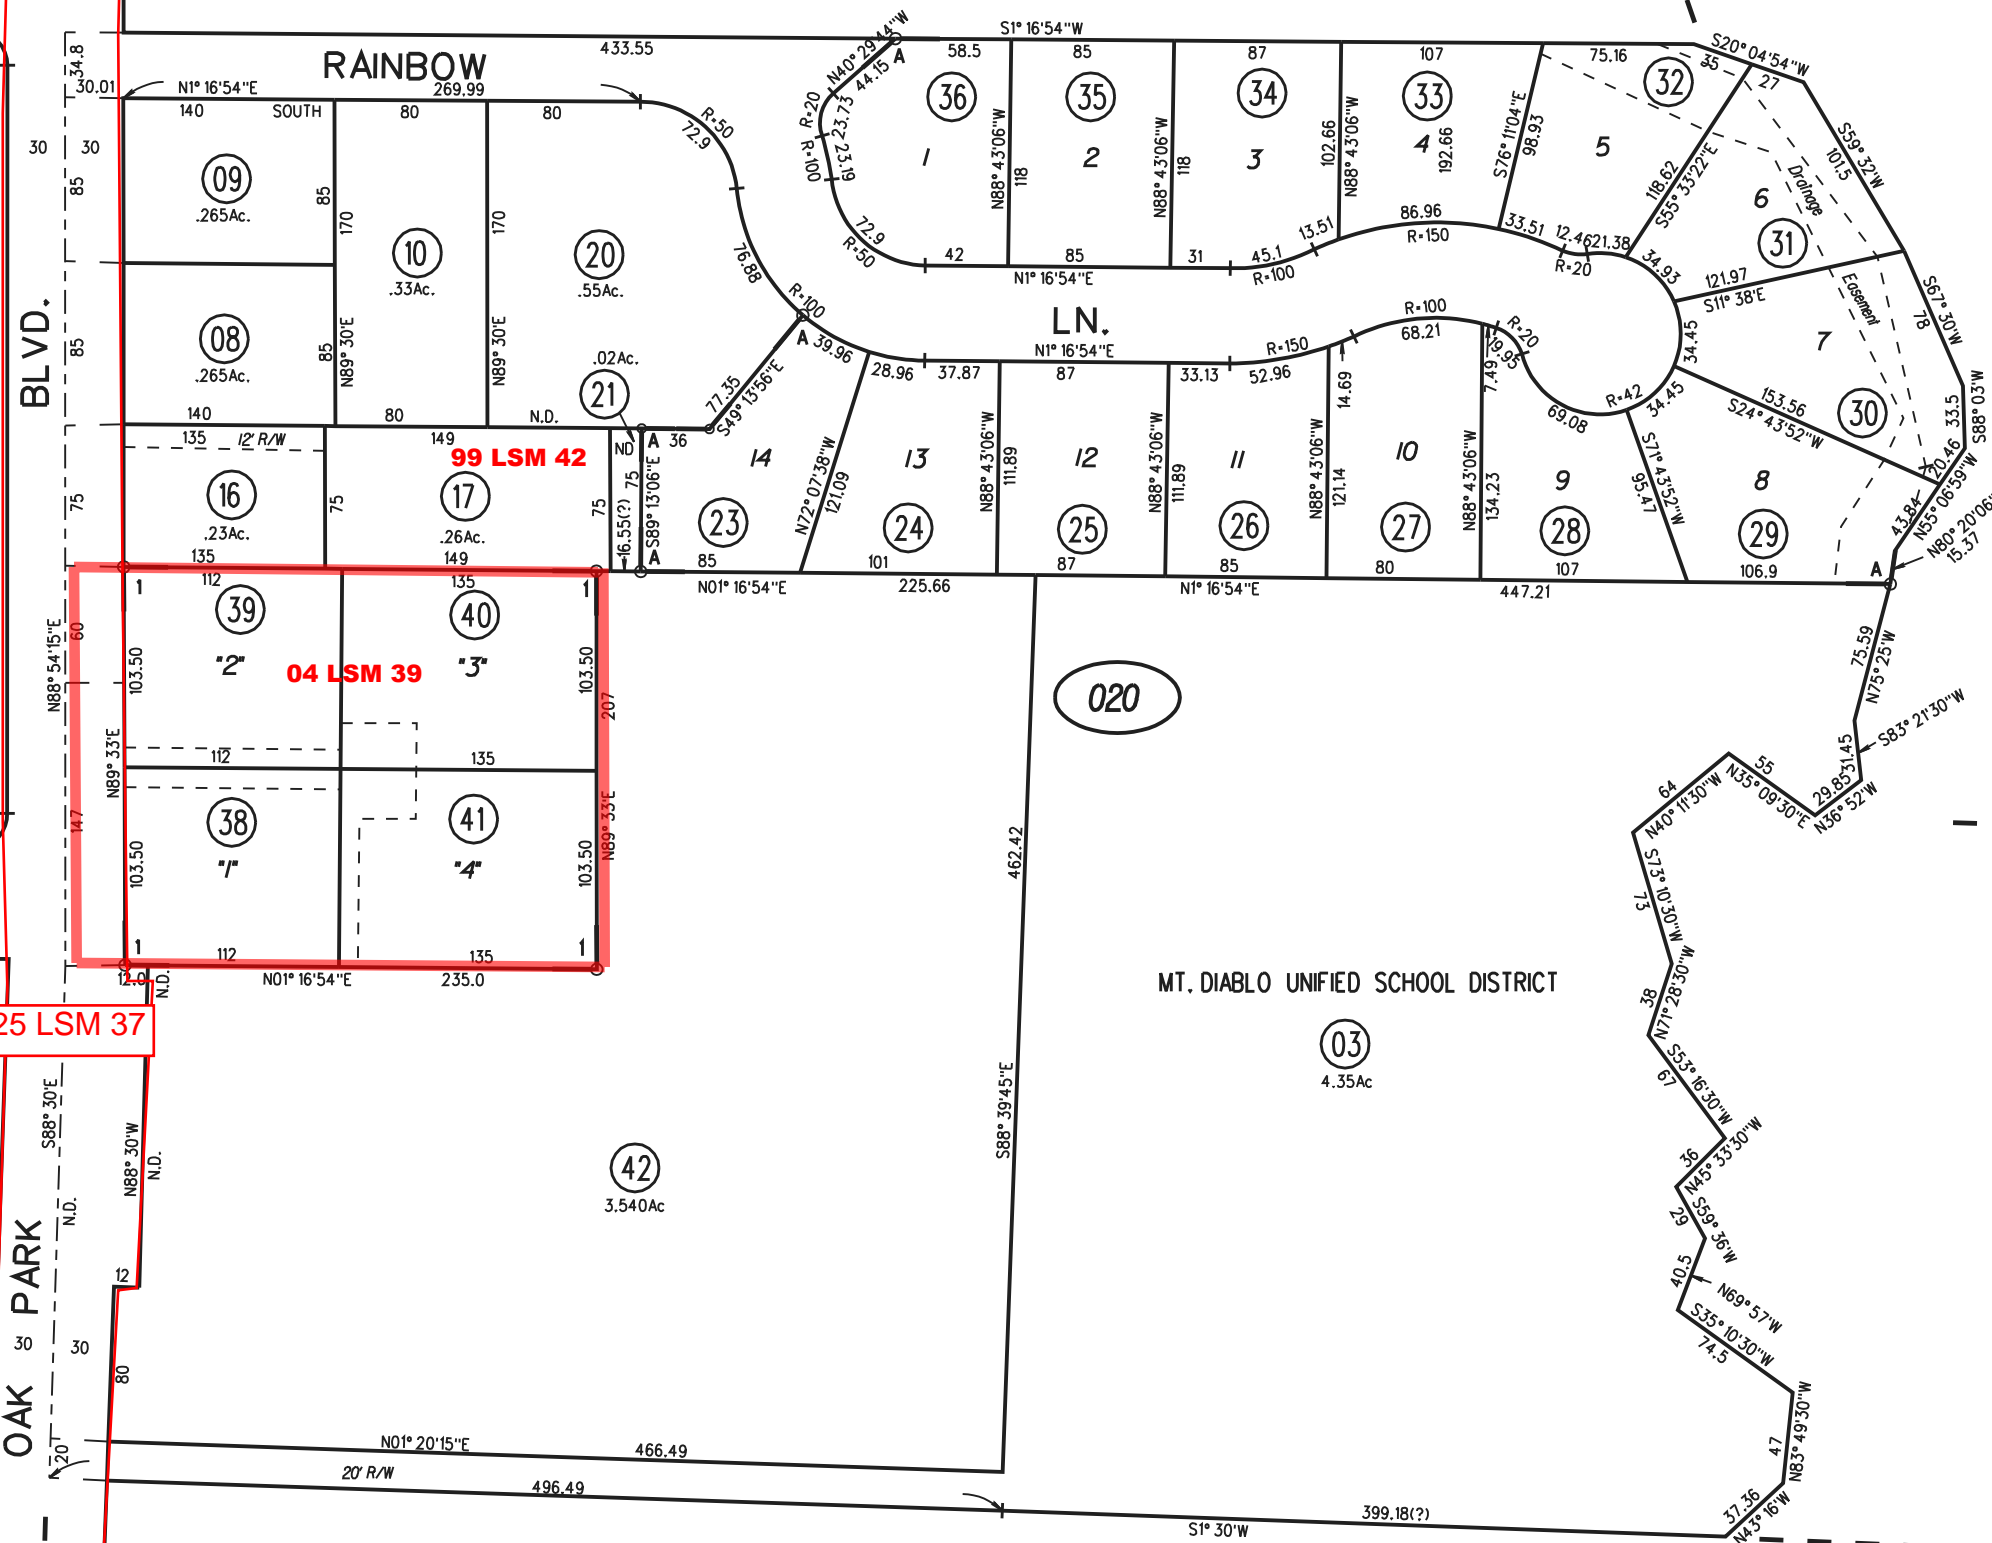

RANCHO LAS JUNTAS
 A-1966 ROLL TRACT 3501 (RAINBOW PARK) MB 109-32
 1- 47PM23 8/16/76

PLEASANT VIEW DR.
 P.B. 149
 BLVD.
 PLEASANT HILL RD.
 P.B. 166
 OAK PARK

NOTE: THIS MAP WAS PREPARED FOR ASSESSMENT PURPOSES ONLY. NO LIABILITY IS ASSUMED FOR THE ACCURACY OF THE INFORMATION DELINEATED HEREON. ASSESSOR'S PARCELS MAY NOT COMPLY WITH LOCAL LOT SPLIT OR BUILDING SITE ORDINANCES.