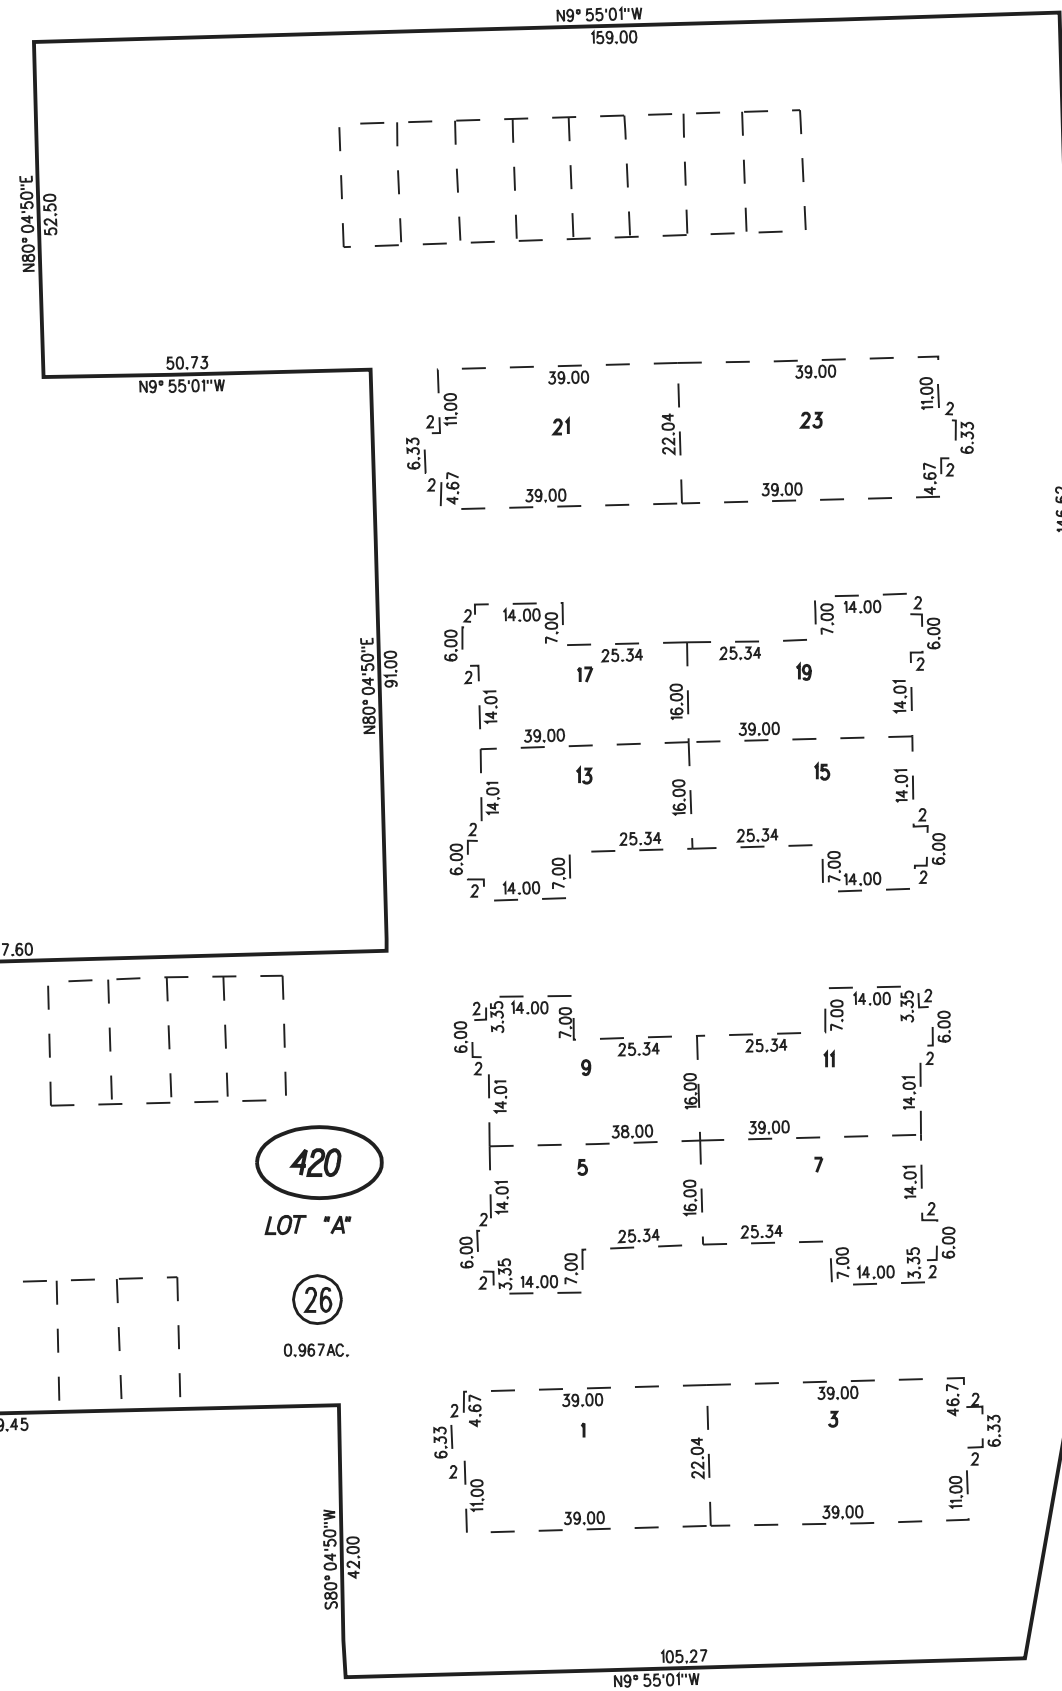

33

32

84' CAMINO VERDE

420 LOT "A"

26 0.967AC.

NOTE:
ALL LOTS COMBINED TO
PCL. 169-420-026
BY OWNER 12-3-86

27

420

33

33

NOTE: THIS MAP WAS PREPARED FOR ASSESSMENT PURPOSES ONLY. NO LIABILITY IS ASSUMED FOR THE ACCURACY OF THE INFORMATION DELINEATED HEREON. ASSESSOR'S PARCELS MAY NOT COMPLY WITH LOCAL LOT SPLIT OR BUILDING SITE ORDINANCES.