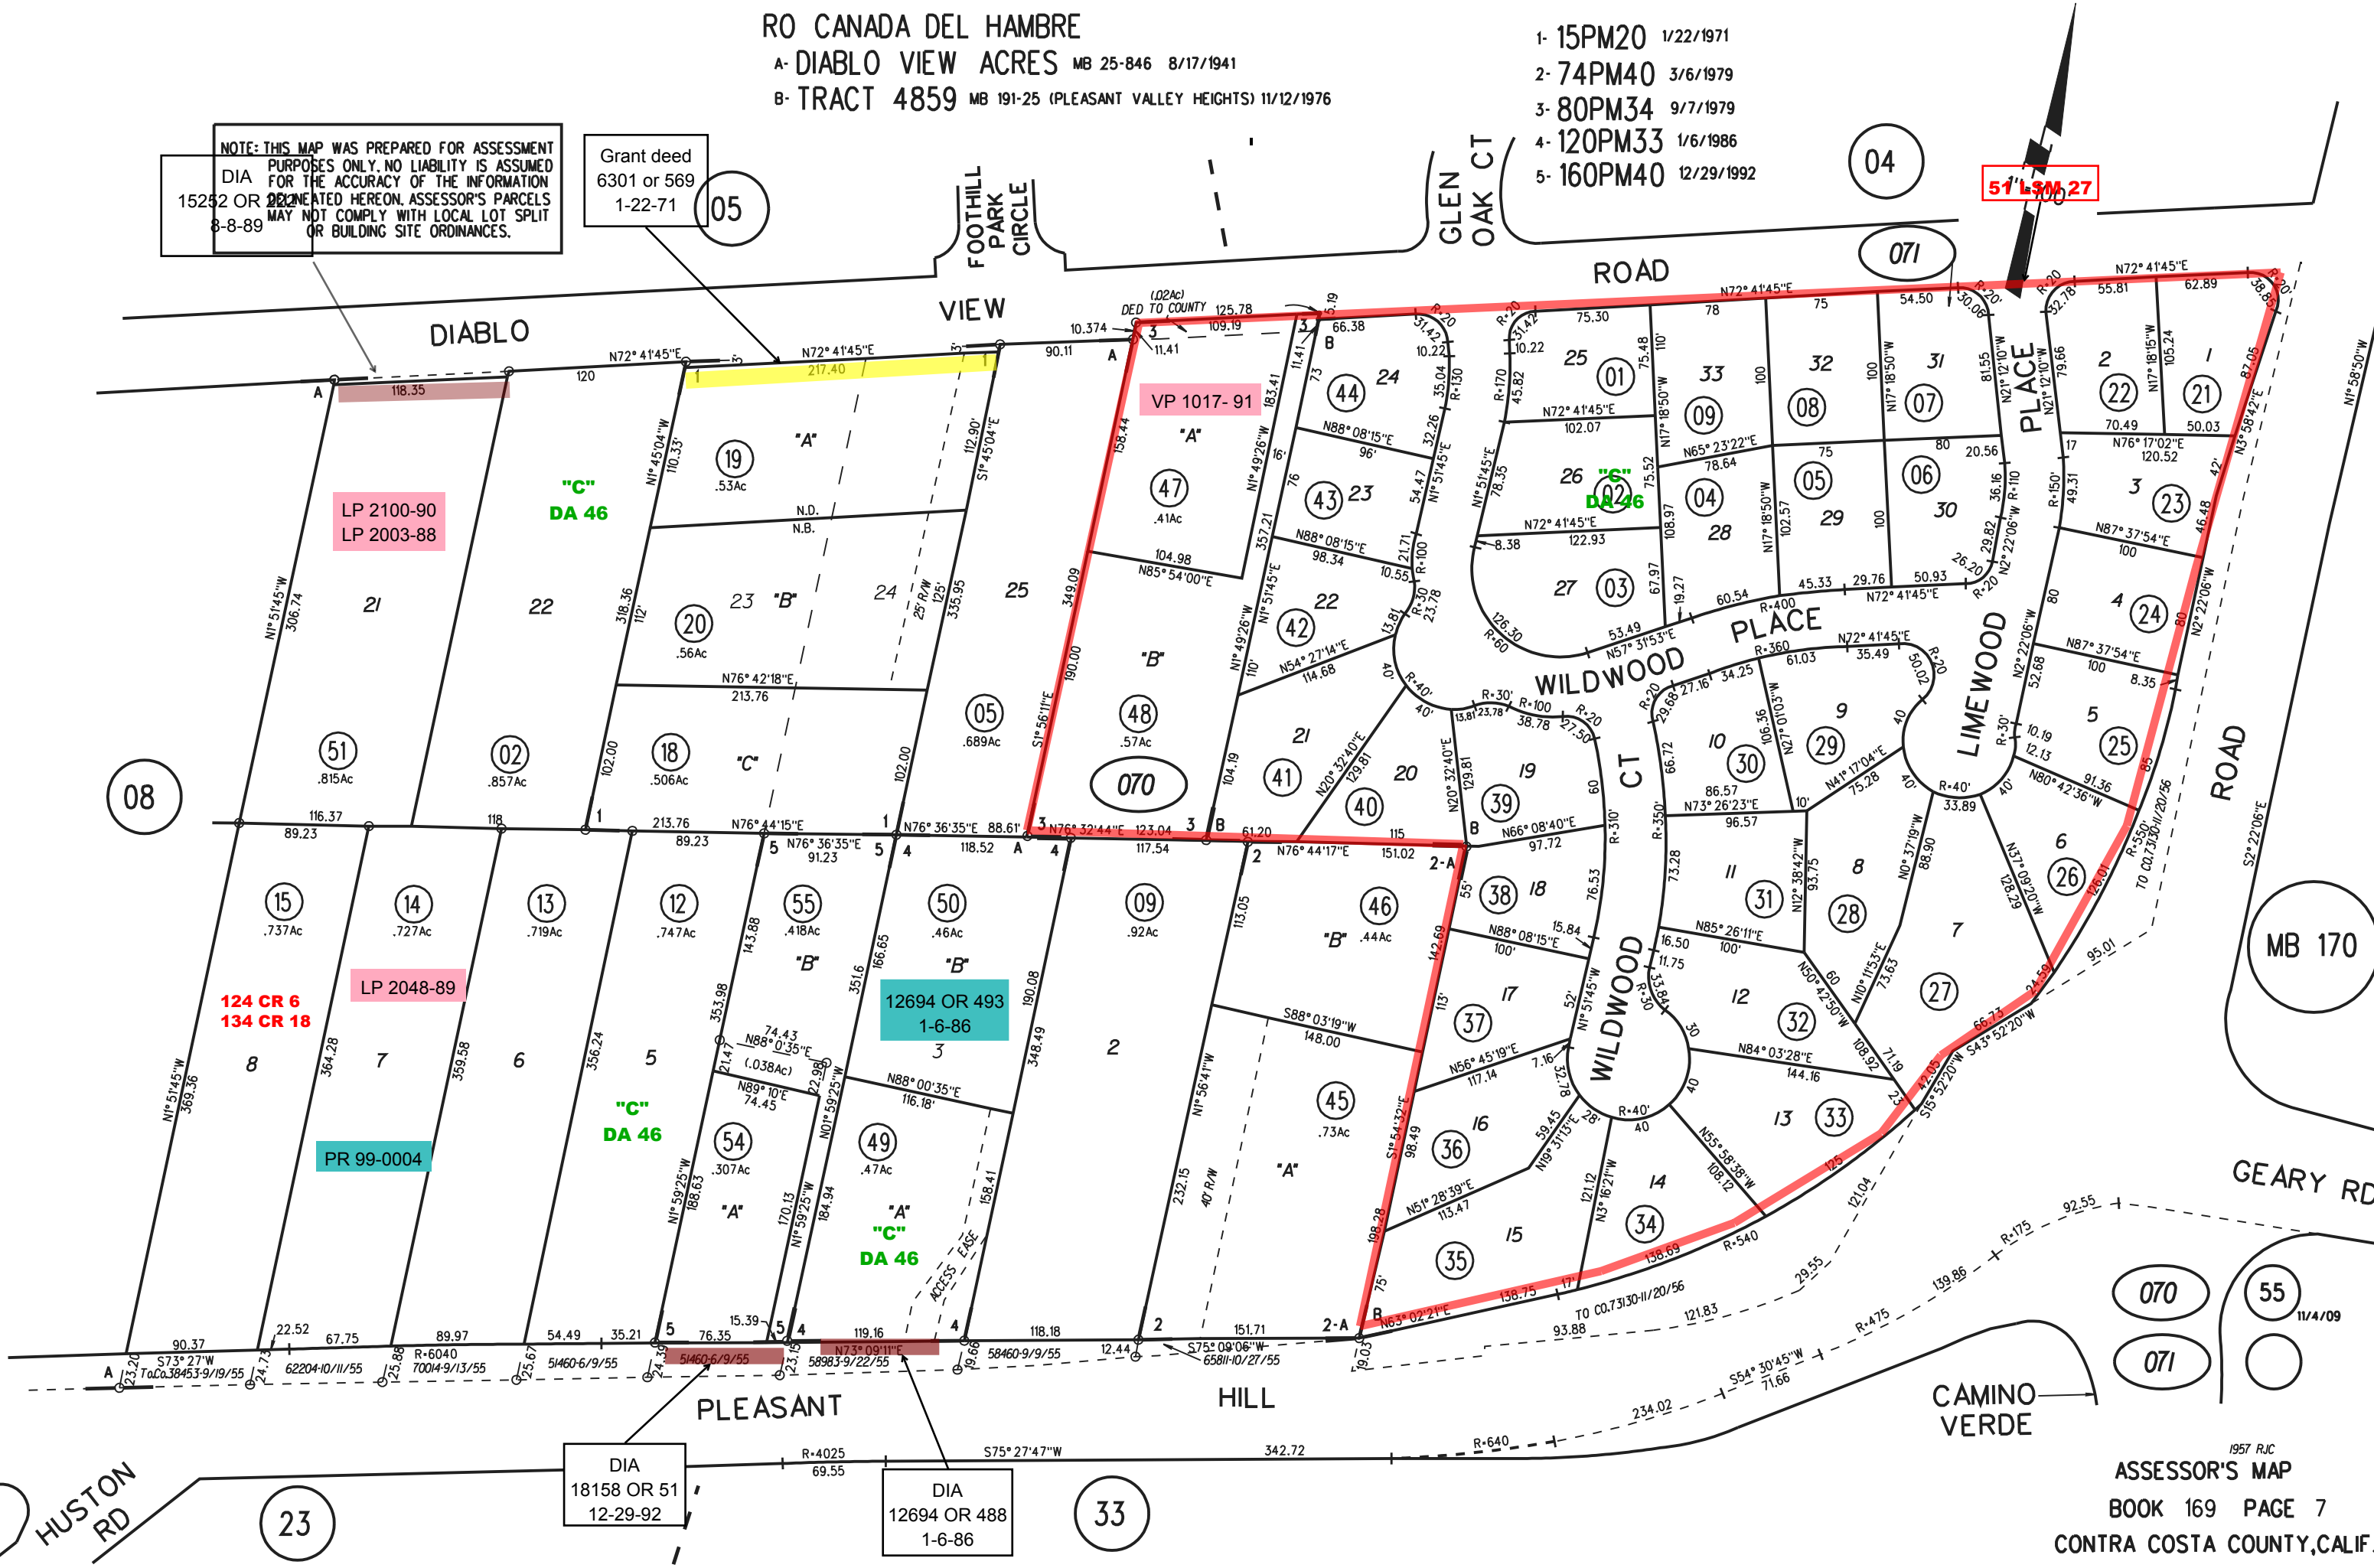

RO CANADA DEL HAMBRE

A- DIABLO VIEW ACRES MB 25-846 8/17/1941

B- TRACT 4859 MB 191-25 (PLEASANT VALLEY HEIGHTS) 11/12/1976

1- 15PM20 1/22/1971

2- 74PM40 3/6/1979

3- 80PM34 9/7/1979

4- 120PM33 1/6/1986

5- 160PM40 12/29/1992

NOTE: THIS MAP WAS PREPARED FOR ASSESSMENT PURPOSES ONLY. NO LIABILITY IS ASSUMED FOR THE ACCURACY OF THE INFORMATION CONTAINED HEREON. ASSESSOR'S PARCELS MAY NOT COMPLY WITH LOCAL LOT SPLIT OR BUILDING SITE ORDINANCES.

Grant deed 6301 or 569 1-22-71 05

51' L 30' 27'

LP 2100-90 LP 2003-88

DA 46

VP 1017-91

DA 26

124 CR 6 134 CR 18

LP 2048-89

12694 OR 493 1-6-86

PR 99-0004

DA 46

DA 46

DIA 18158 OR 51 12-29-92

DIA 12694 OR 488 1-6-86