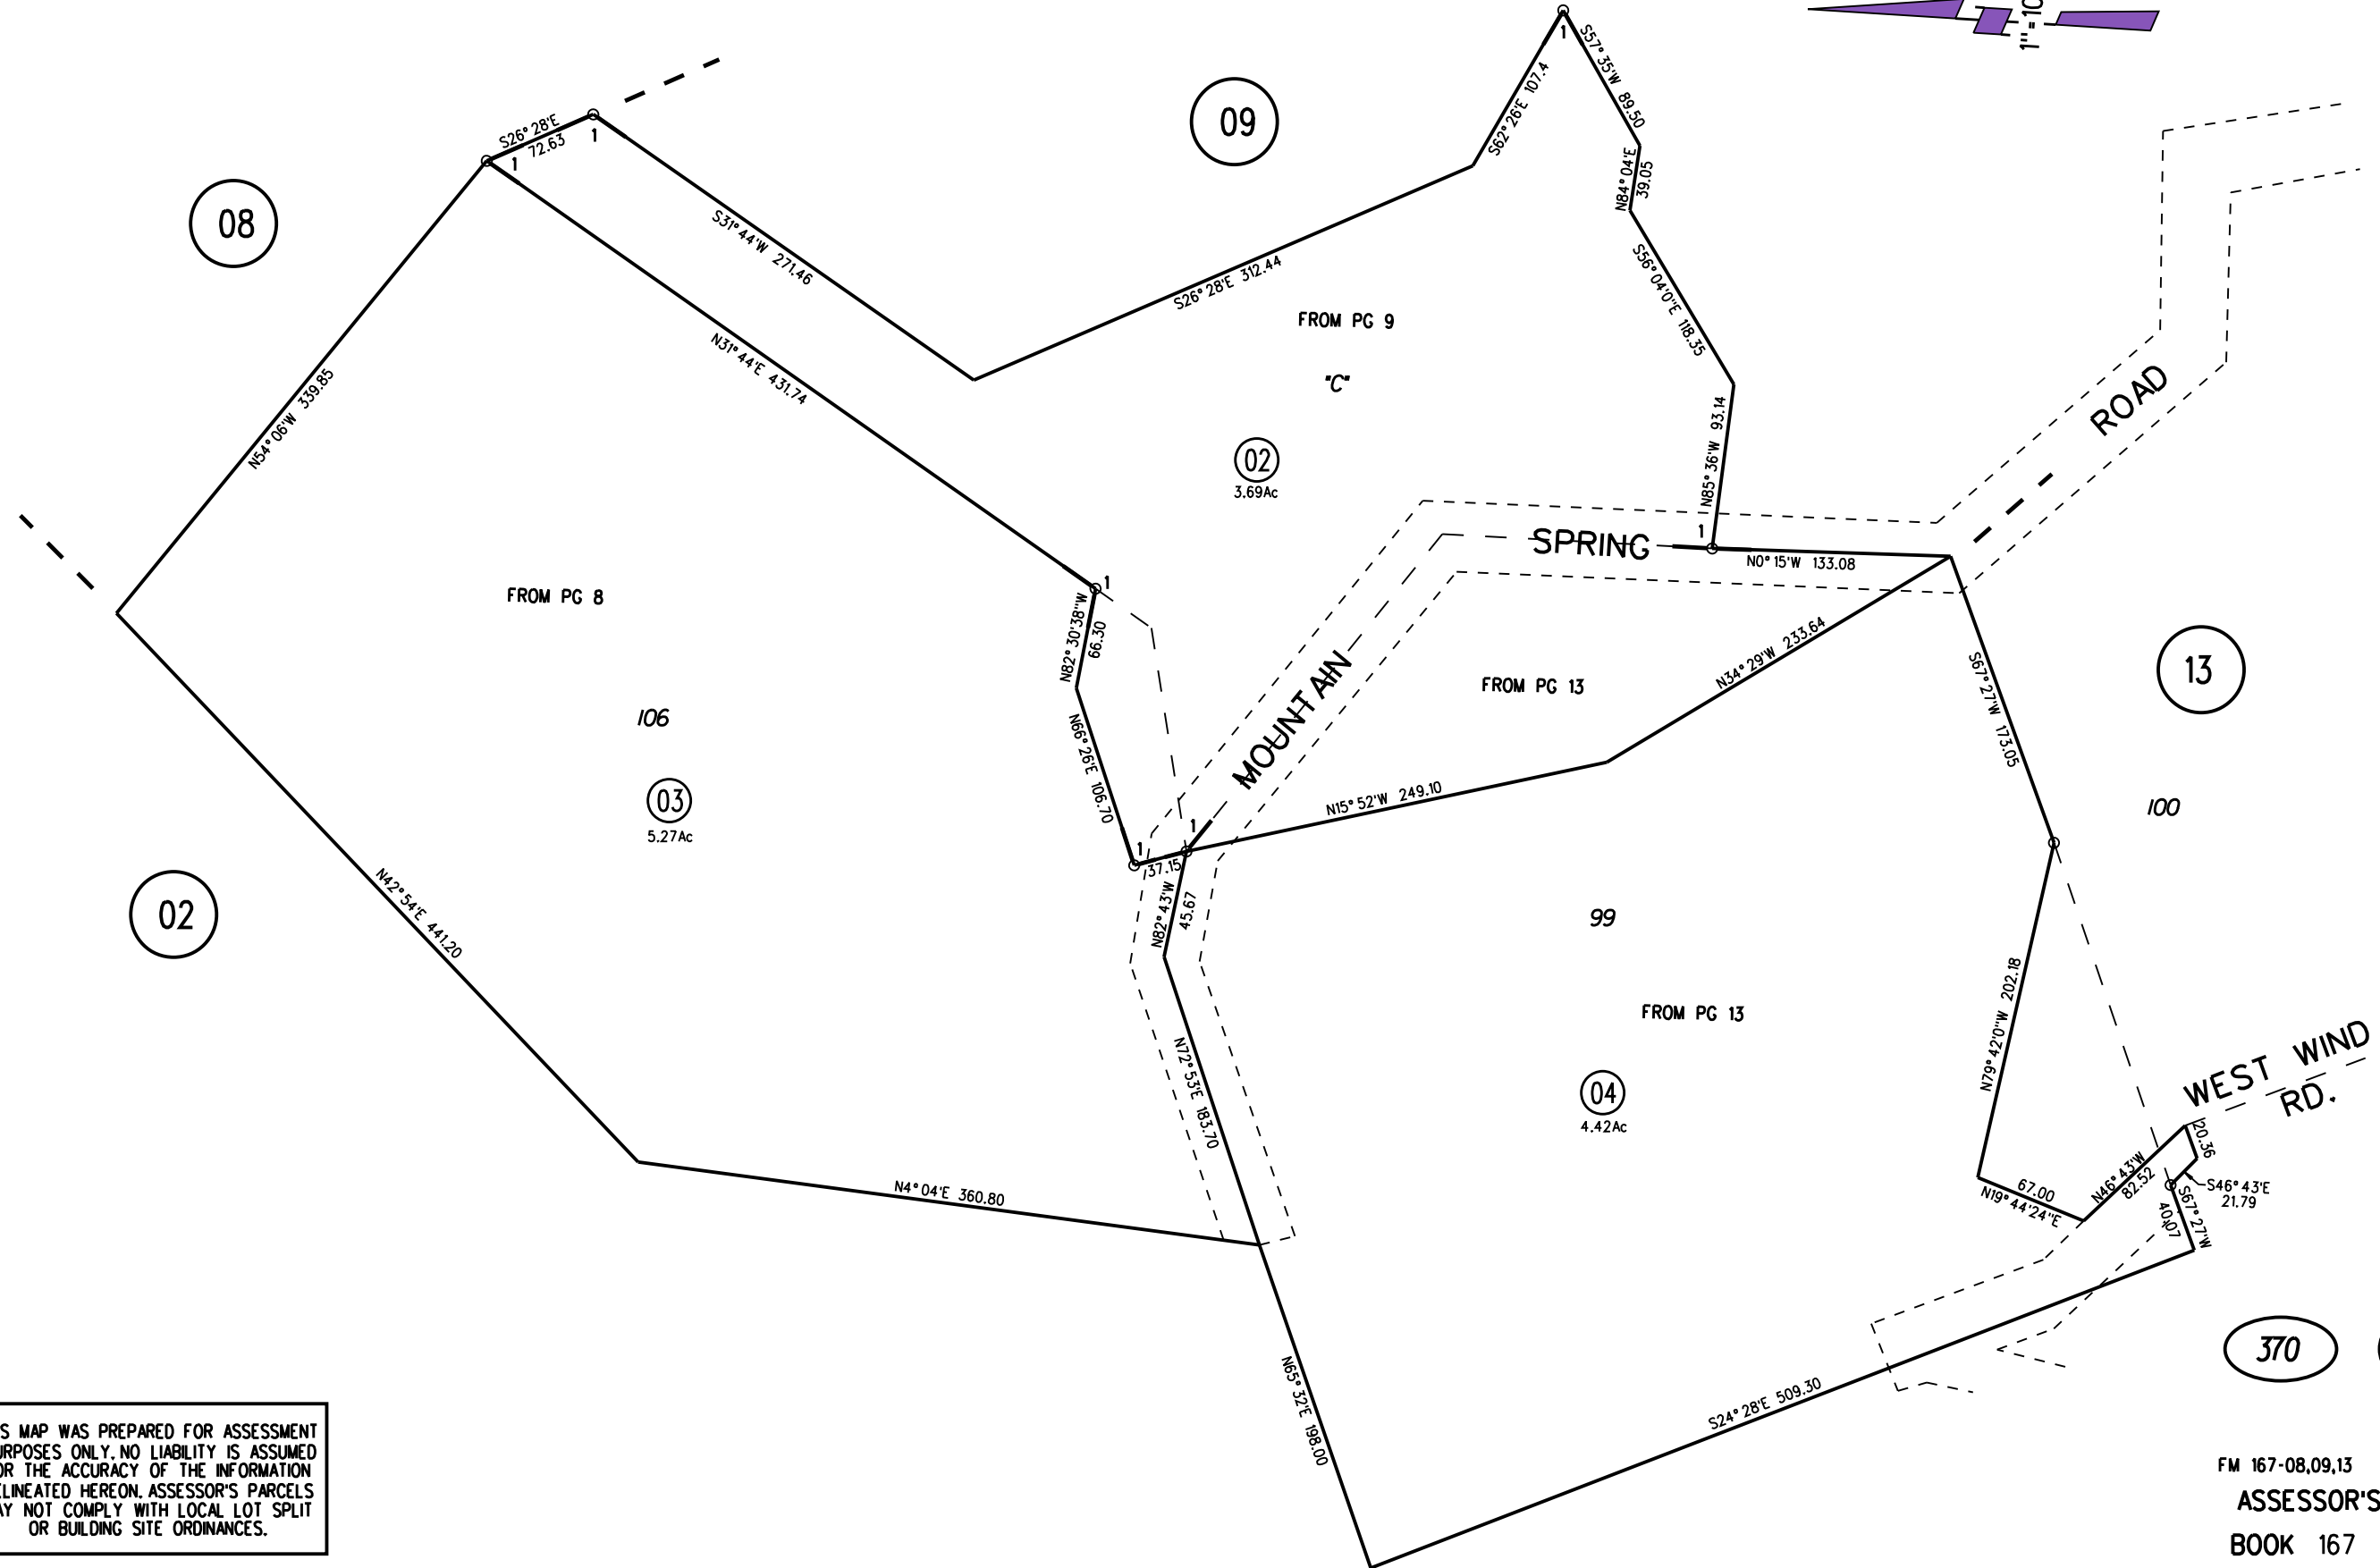

POR. BROOKWOOD ACRES MB 9-217

1- POR. 78PM49 7-11-79

NOTE: THIS MAP WAS PREPARED FOR ASSESSMENT PURPOSES ONLY. NO LIABILITY IS ASSUMED FOR THE ACCURACY OF THE INFORMATION DELINEATED HEREON. ASSESSOR'S PARCELS MAY NOT COMPLY WITH LOCAL LOT SPLIT OR BUILDING SITE ORDINANCES.

370 02-04 8/17/17